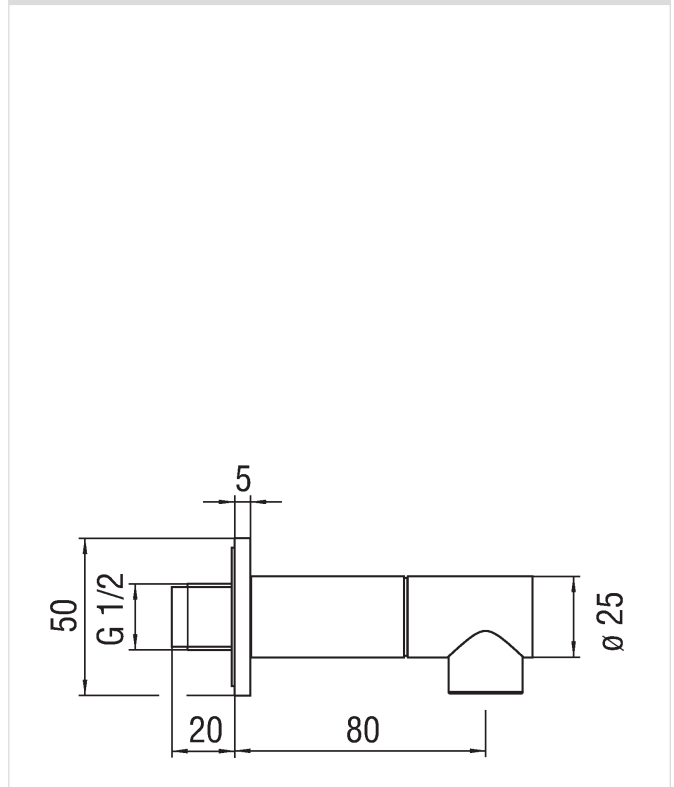

FREE SHOWER
AV00158/14CR

Image

Technical drawing

Specifications

Accessories
Washbasin wall outlet
Finish: Chrome