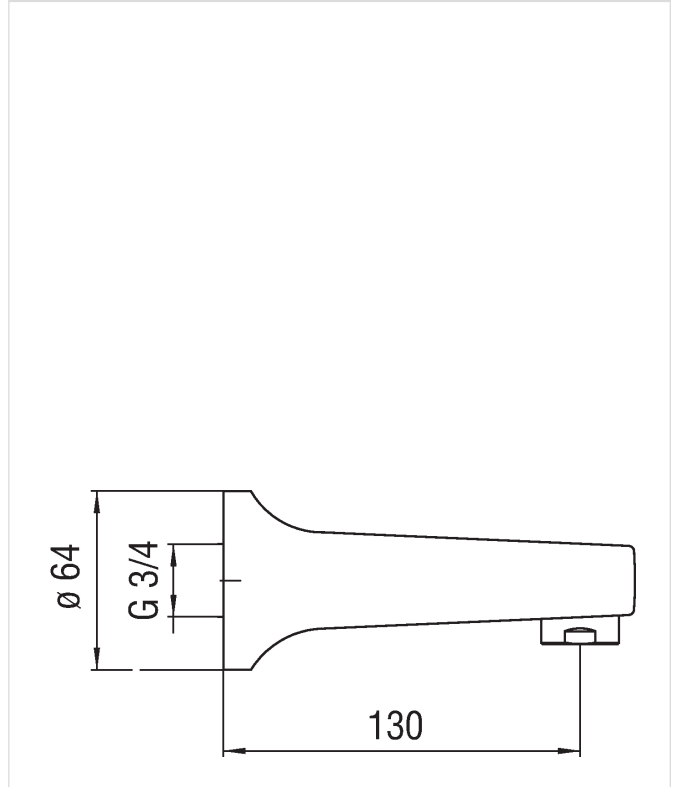

FREE SHOWER
AV00159CR

Image

Technical drawing

Specifications

Accessories
Washbasin wall outlet
Finish: Chrome