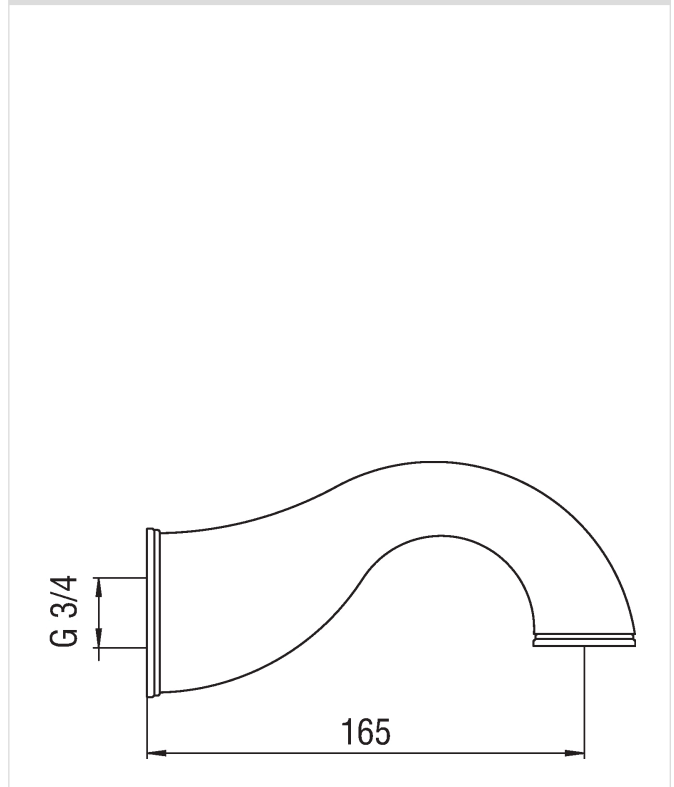

Image

Technical drawing

Specifications

Accessories
Washbasin wall outlet
Finish: Chrome