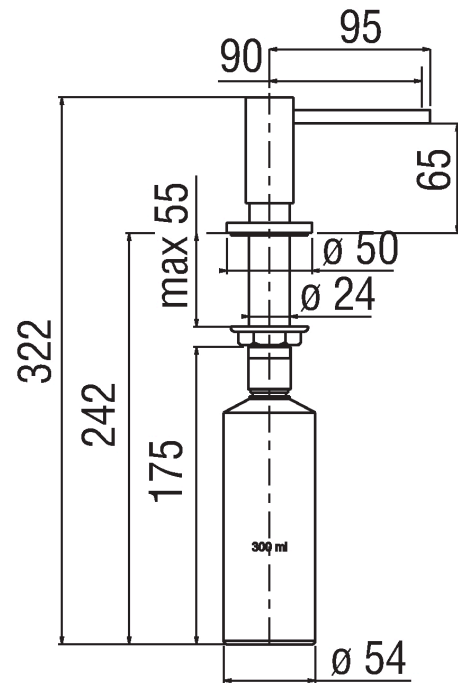

CUBE  
AVP3536CR

Image

Technical drawing

Specifications

Accessories  
Flush fit soap dispenser  
Finish: Chrome  
Capacity 300 ml