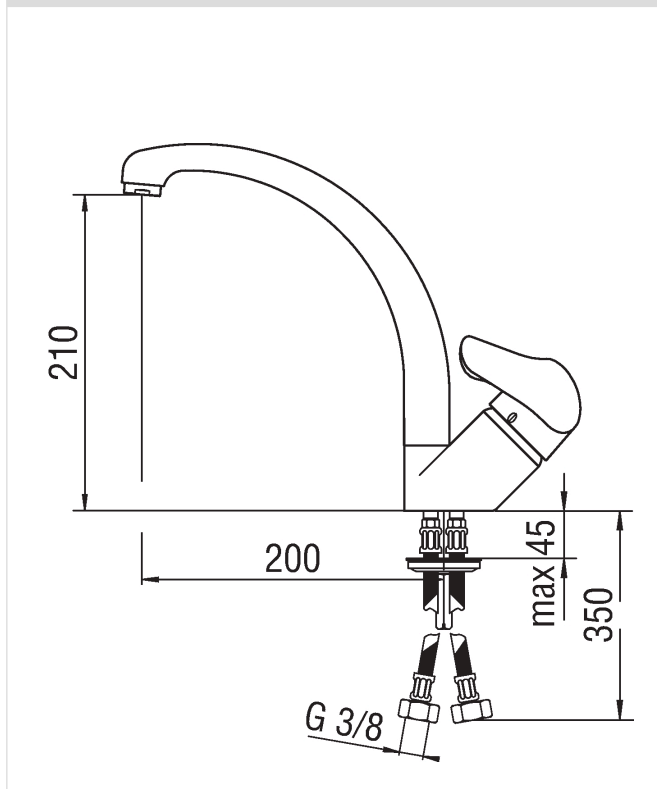

Image

Technical drawing

Specifications

- Sink
- Single control
- Finish: Chrome
- Swivel spout
- Cartridge  $\varnothing$  45 mm
- Dynamic flow limiter (-50%)
- The temperature limiter
- Aerator Neoperl<sup>®</sup> cascade M 24 x 1
- Flexible Parigi<sup>®</sup> SPX<sup>®</sup> stainless steel  $\varnothing$  3/8"
- Packaging: 41,5 x 16 x 7,5 cm / 0,00498 m<sup>3</sup> / 1,63 kg

Flow rate diagram