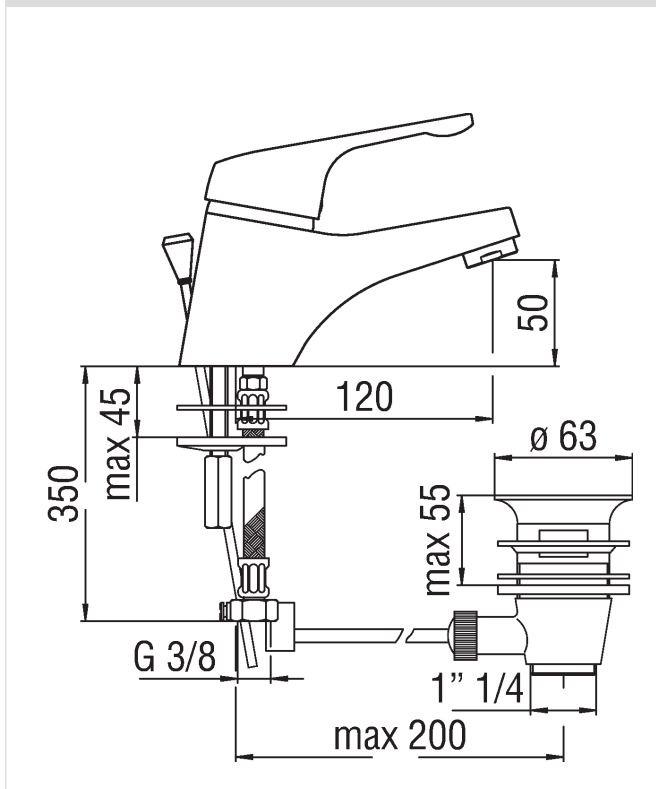

Image

Technical drawing

Specifications

- Washbasin
- Single control
- Finish: Chrome
- Cartridge ø 45 mm
- Dynamic flow limiter (-50%)
- The temperature limiter
- Aerator Neoperl® cascade M 24 x 1
- Flexible Parigi® SPX® stainless steel ø 3/8"
- Packaging: 37,3 x 12,6 x 7,1 cm / 0,003336 m<sup>3</sup> / 1,8 kg

Flow rate diagram