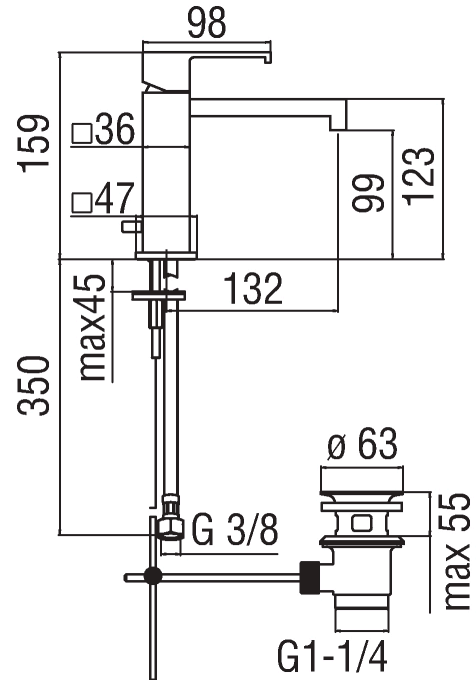

Image

Technical drawing

Specifications

- Washbasin
- Single control
- Cartridge \varnothing 28 mm
- Dynamic flow limiter (-50%)
- The temperature limiter
- Rectangular Aerator Neoperl® 28 x 7
- Flexible Parigi® SPX® stainless steel \varnothing 3/8"
- Packaging: 41 x 21 x 7 cm / 0,006027 m³ / 2,41 kg

Flow rate diagram