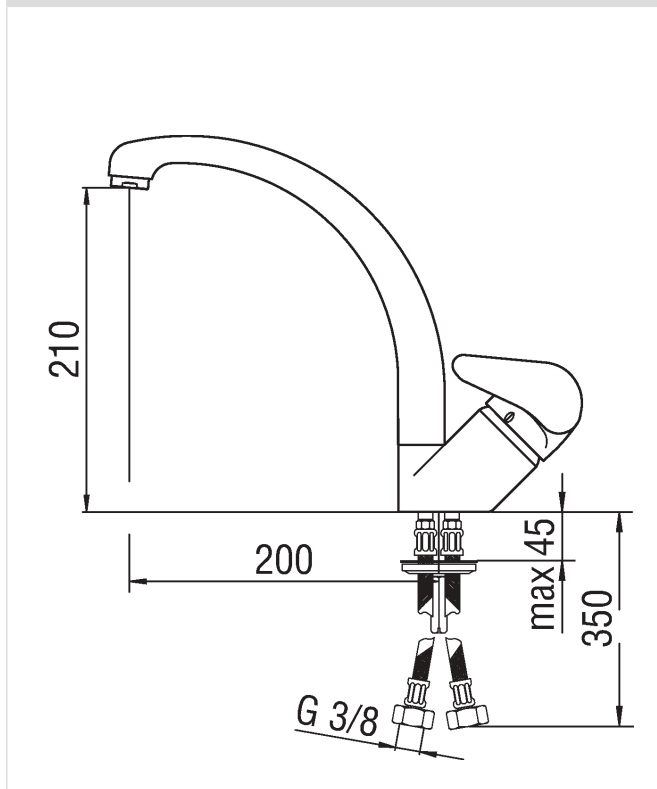

Image

Technical drawing

Specifications

- Sink
- Single control
- Finish: Chrome
- Swivel spout
- Cartridge  $\varnothing$  45 mm
- Dynamic flow limiter (-50%)
- The temperature limiter
- Aerator Neoperl® cascade M 24 x 1
- Flexible Parigi® SPX® stainless steel  $\varnothing$  3/8"
- Packaging: 41,5 x 16 x 7,5 cm / 0,00498 m<sup>3</sup> / 1,73 kg

Flow rate diagram