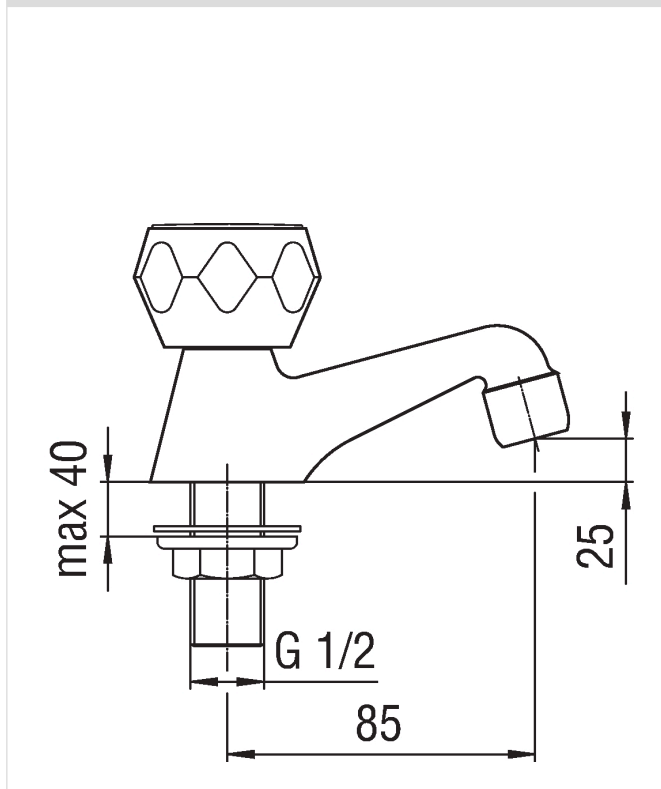

Image

Technical drawing

Specifications

Washbasin
Hand washing tap
Finish: Chrome
Aerator Neoperl[®] M 22 x 1