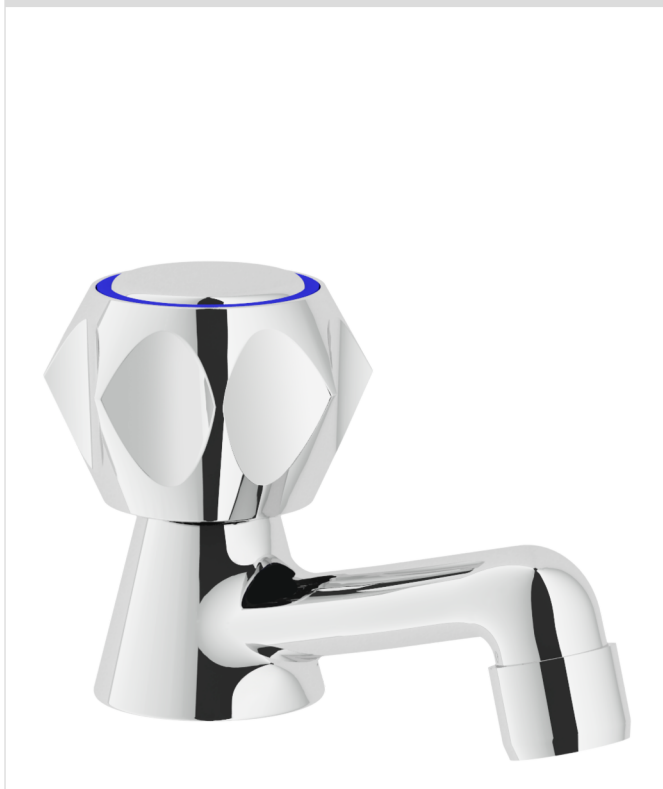

Image

Technical drawing

Specifications

Washbasin
Hand washing tap
Finish: Chrome
Aerator Neoperl[®] M 22 x 1