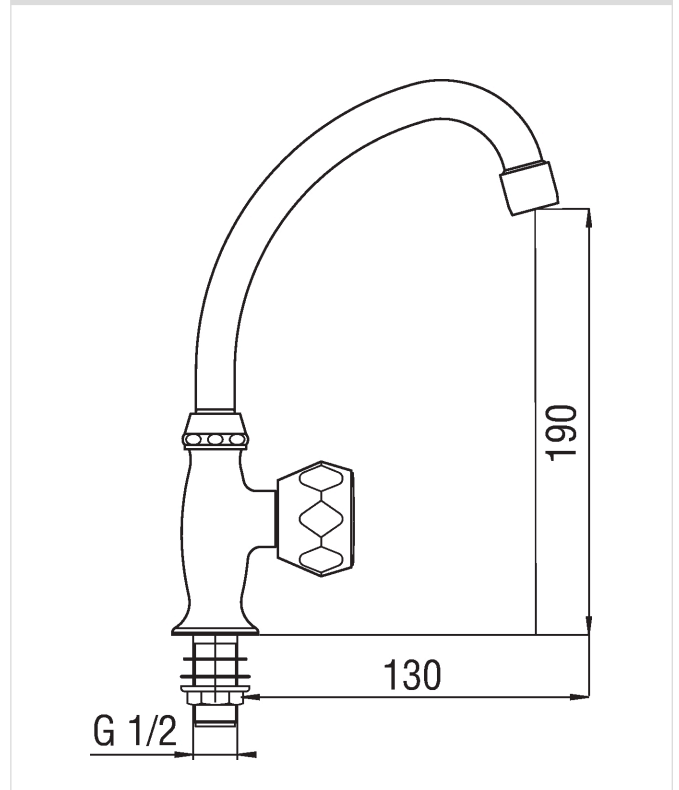

Image

Technical drawing

**Specifications**

Washbasin  
Hand washing tap  
Finish: Chrome  
Swivel spout  
Aerator Neoperl<sup>®</sup> M 22 x 1