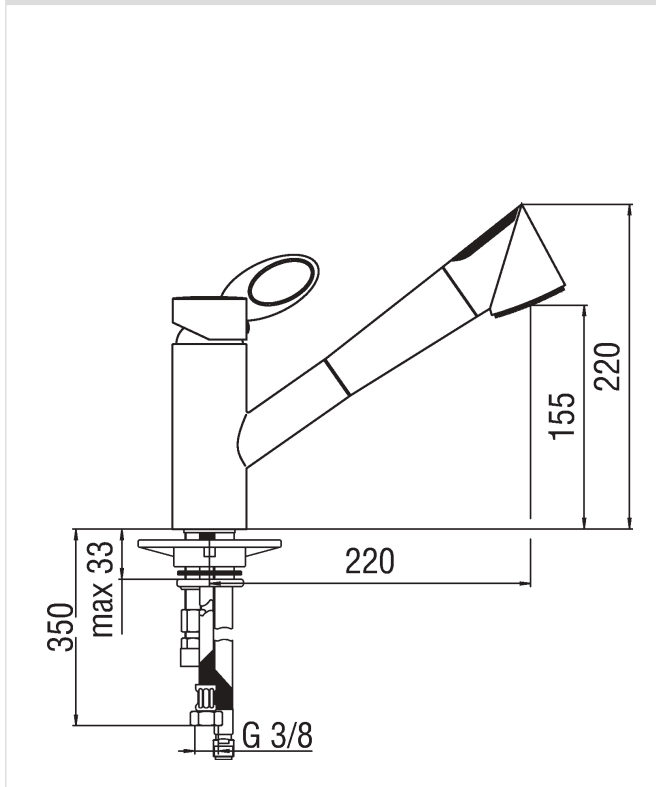

Image

Technical drawing

Specifications

- Sink
- Single control
- Finish: Chrome and satin finish
- Swivel body
- Pull-out 2-jet hand shower
- Dynamic flow limiter (-50%)
- The temperature limiter
- Flexible Parigi® SPX® stainless steel  $\varnothing$  3/8"
- Packaging: 41 x 21 x 7 cm / 0,006027 m<sup>3</sup> / 2,461 kg

Flow rate diagram