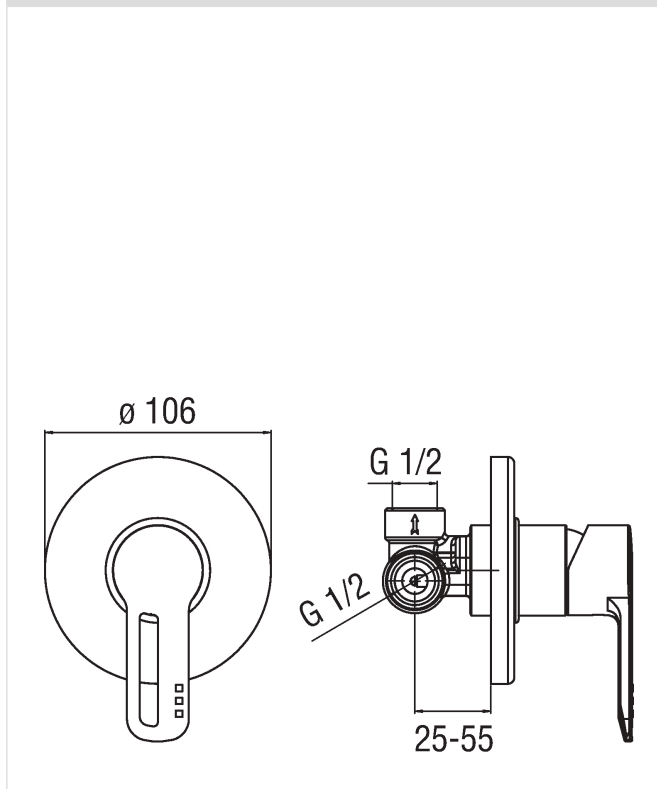

Image

Technical drawing

Specifications

- Shower
- Flush fit single control
- Finish: White and chrome
- 1-way outlet
- Built-in part included
- Cartridge  $\varnothing 35$  mm
- Dynamic flow limiter (-50%)
- The temperature limiter

Flow rate diagram