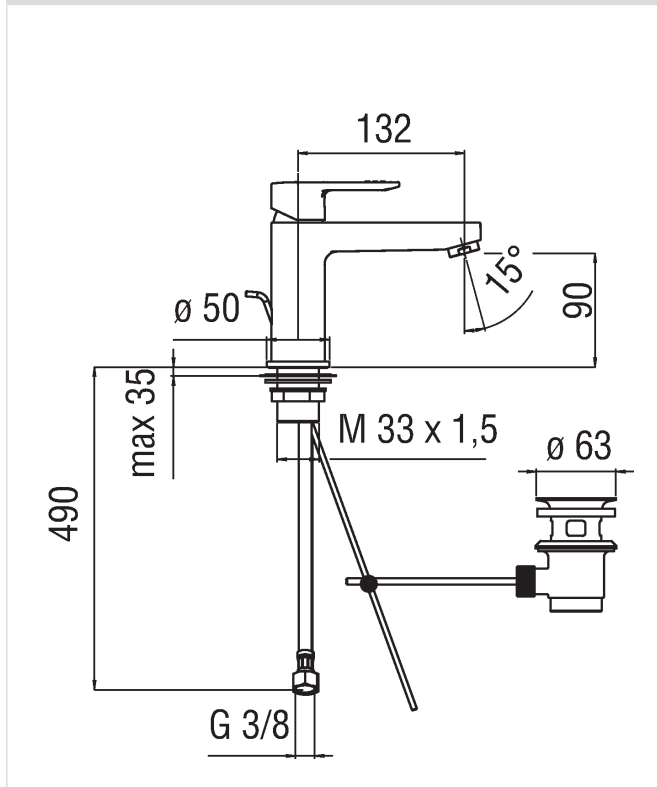

Image

Technical drawing

Specifications

- Washbasin
- Single control
- Finish: Chrome
- Long spout
- Cartridge \varnothing 35 mm
- Dynamic flow limiter (-50%)
- The temperature limiter
- Aerator Neoperl® cascade M 24 x 1
- Flexible Parigi® SPX® stainless steel \varnothing 3/8"
- Packaging: 41 x 21 x 7 cm / 0,006027 m³ / 2 kg

Flow rate diagram