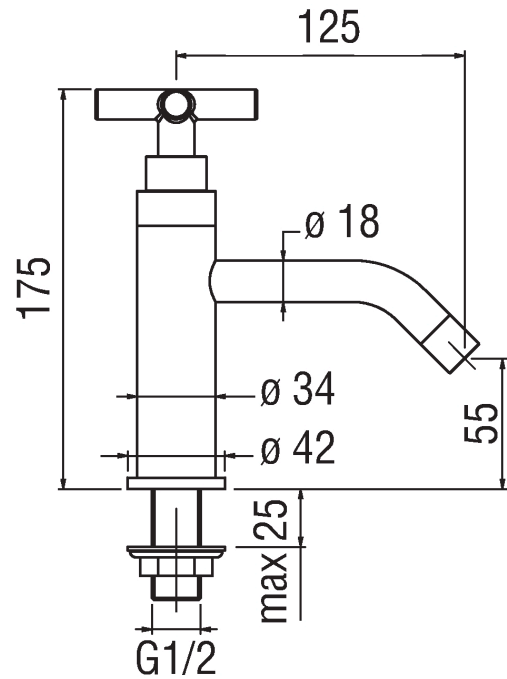

SPRING
SP57004/2CR

Image

Technical drawing

Specifications

Washbasin
Hand washing tap
Finish: Chrome
Flexible Parigi[®] SPX[®] stainless steel \varnothing 3/8"
Packaging: 25,1 x 21 x 17 cm / 0,00896 m³ / 1,6 kg