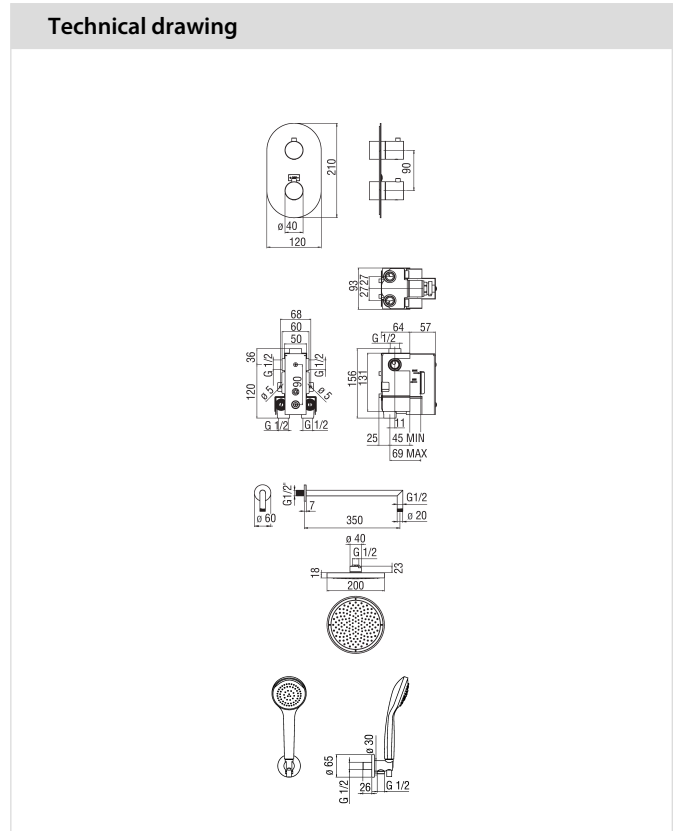

**SHOWER KIT
WELV102CR**

Specifications

Shower
2-way shower arrangement
Finish: Chrome
Complete composition kit
Packaging: 4 kg