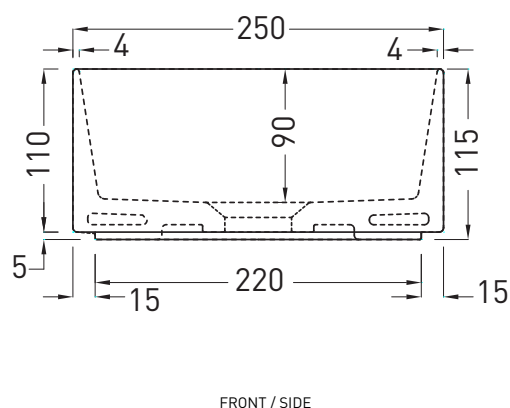

ATTENZIONE:
Superfici, pesi e misure riportate possono presentare leggere differenze rispetto ai pezzi reali, in considerazione e accordo delle caratteristiche di tolleranza intrinseche del materiale ceramico e del suo processo produttivo. L'azienda si riserva di cambiare schede tecniche e caratteristiche di funzionamento degli articoli in ogni momento e senza necessità di preavviso.

ATTENTION:
Surfaces, weights and dimensions can show some little differences compared to the real item, following typical intrinsic characteristics of ceramics material and production. The company reserves the right to change any technical specifications/ dimension and/or operating characteristics of the products at any time and without giving notice.