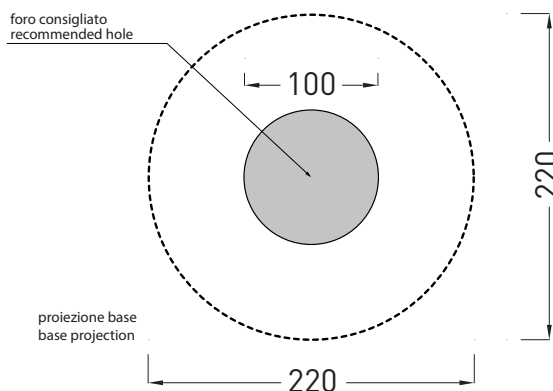

ATTENZIONE:
Superfici, pesi e misure riportate possono presentare leggere differenze rispetto ai pezzi reali, in considerazione e accordo delle caratteristiche di tolleranza intrinseche del materiale ceramico e del suo processo produttivo. L'azienda si riserva di cambiare schede tecniche e caratteristiche di funzionamento degli articoli in ogni momento e senza necessità di preavviso.

ATTENTION:
Surfaces, weights and dimensions can show some little differences compared to the real item, following typical intrinsic characteristics of ceramics material and production. The company reserves the right to change any technical specifications/ dimension and/or operating characteristics of the products at any time and without giving notice.