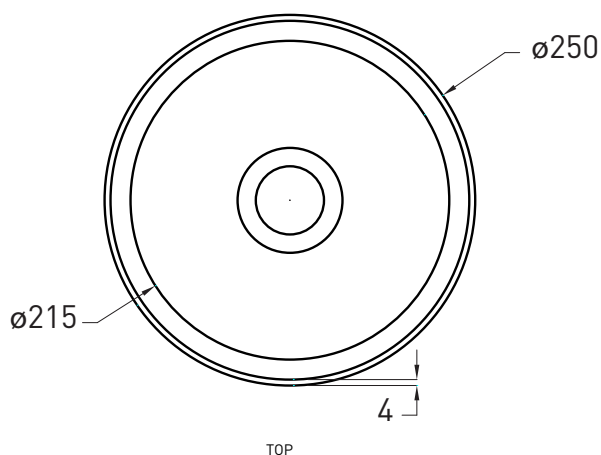

ATTENZIONE:
Superfici, pesi e misure riportate possono presentare leggere differenze rispetto ai pezzi reali, in considerazione e accordo delle caratteristiche di tolleranza intrinseche del materiale ceramico e del suo processo produttivo. L'azienda si riserva di cambiare schede tecniche e caratteristiche di funzionamento degli articoli in ogni momento e senza necessità di preavviso.

ATTENTION:
Surfaces, weights and dimensions can show some little differences compared to the real item, following typical intrinsic characteristics of ceramics material and production. The company reserves the right to change any technical specifications/ dimension and/or operating characteristics of the products at any time and without giving notice.