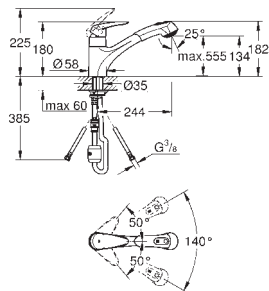

GROHE EURODISC

Ref. No.   Colour   EAN

32 257 001   **Chrome**   **4005176834165**

Eurodisc
Single-lever sink mixer 1/2"
low spout
monobloc installation
GROHE Long-Life Shine finish
GROHE SilkMove 35 mm ceramic cartridge
pull-out dual spray
diverter: mousseur/shower jet
adjustable flow rate limiter
swivel cast spout
swivel area 140°
flexible connection hoses
rapid installation system

33 770 001   **Chrome**   **4005176828959**