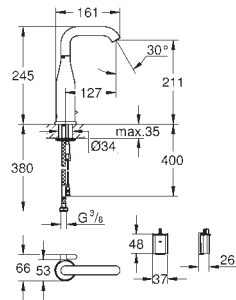

Essence E
Infra-red electronic basin mixer 1/2" with mixing device and adjustable temperature limiter
with infrared sensor for bi-directional communication for monitoring, configuration and servicing
6V lithium battery, type CR-P2
battery lifetime approx. 7 years (150 actuations a day)
GROHE Long-Life Shine durable sparkling sheen
adjustable swivel area 0° / 150° / 360°
laminar spray regulator 5.0 l/min
flexible connection hoses
non-return valve
dirt strainers
with integrated solenoid valve
external battery
rapid installation system
multistage battery status display
7 pre-set programs
auto flush
thermal disinfection
cleaning mode
additional functions and precise settings
by remote control 36 407
CE approved
noise classification 1 in accordance with DIN4109
type of protection faucet IP 59K

COMMERCIAL
FITTINGS