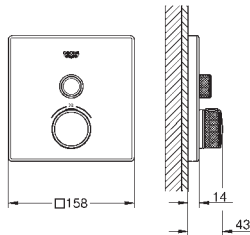

without roughing-in-set

flow performance:
outlet A (to external shut-off) = 34 l/min
outlet B/C = 29 l/min

35 604 000 4005176698774
**GROHE Rapido SmartBox universal rough-in box for concealed
installation**