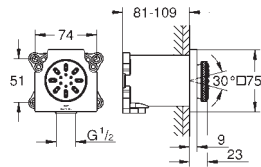

Ref. No.	Colour	EAN
26 802 000	Chrome	4005176722776
26 802 DC0	supersteel	4005176722899
26 802 GN0	brushed cool sunrise	4005176722882
26 802 DL0	brushed warm sunset	4005176722912
26 802 A00	hard graphite	4005176722875
26 802 AL0	brushed hard graphite	4005176722905

Rainshower Aqua
Body spray cube 2 spray
spray pattern:
PureRain, ActiveJet
including concealed body and compound seal
75 x 75 mm
pivoting range ± 15° rotatable
connection thread 1/2"
throw distance 600 mm
GROHE Water Saving 3.3 l/min flow limiter
GROHE DreamSpray perfect spray pattern
GROHE Long-Life Shine durable sparkling sheen
SpeedClean anti-limescale system
min. recommended pressure 1.0 bar
not suitable for instantaneous heater