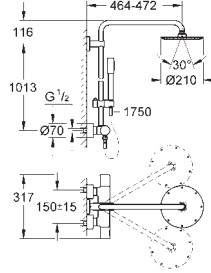

GROHE RAINSHOWER SYSTEM

Ref. No. Colour EAN

27 032 001 Chrome 4005176877155

Rainshower System 210
Shower system with thermostat for wall mounting
horizontal swivable 450 mm projection shower arm
exposed thermostatic shower
with Aquadimmer function
allows change between:
metal head shower Rainshower Cosmopolitan 210 (28 368 000)
with ball joint, rotation angle $\pm 15^\circ$
hand shower Sena Stick (28 034 000)
adjustable height via gliding element
(12 140 000)
metal shower hose 1750 mm (27 178)
GROHE TurboStat compact cartridge
with wax thermoelement
GROHE SafeStop safety button at 38°C
(calibration required)
GROHE SafeStop Plus optional temperature limiter at 43°C included
GROHE CoolTouch prevents scalding on hot surfaces
GROHE DreamSpray perfect spray pattern
GROHE Long-Life Shine durable sparkling sheen
SpeedClean anti-limescale system
Inner WaterGuide for a longer life
available until 31 march 2023

27 967 000 Chrome 4005176929670