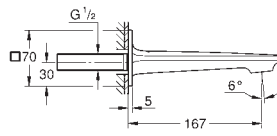

13 264 001	Chrome	4005176515149
	Allure Bath spout 3/4" wall mounted GROHE Long-Life Shine durable sparkling sheen projection 167 mm caché mousseur