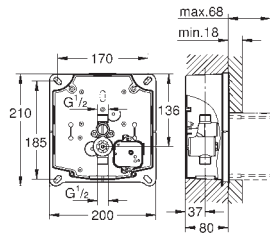

GROHE ELECTRONIC ACTUATIONS FOR URINAL

Ref. No. Colour EAN

37 338 000 4005176837920

GROHE Rapido U
roughing-in set for urinal
for manual actuation or Tectron infra-red electronic 6 V or 230 V
water group with stop valve
flow pressure min 0.5 bar
operating pressure max 10 bar
flush aid
functional unit checked ex factory
water supply connections 1/2" outer thread
connecting box for mains supply
installation box with gasket
fixing points for dry cladding and masonry-in
inspection shaft incl. protection

38 787 000 4005176855689