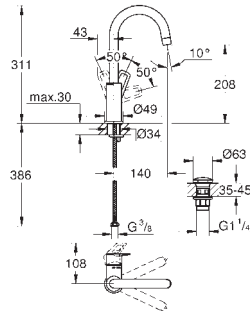

Ref. No. Colour EAN

23 891 001 Chrome 4005176554322

BauLoop
Single-lever basin mixer 1/2"
L-Size
monobloc installation
metal lever
GROHE Long-Life 28 mm ceramic cartridge
with temperature limiter
GROHE Long-Life Shine durable sparkling sheen
GROHE Water Saving mousseur 5.7 l/min
rapid installation system
swivel tubular spout
smooth body with plastic push open waste set 1 1/4"
flexible connection hoses
professional edition