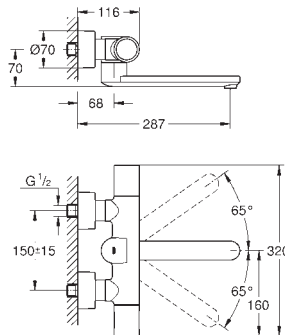

COMMERCIAL
FITTINGS

GROHE EUROSMART COSMOPOLITAN E

| | Ref. No. | Colour | EAN |
|---|---|--------|---------------|
|  | 36 386 001 | Chrome | 4005176311673 |
| | <p>Eurosmart Cosmopolitan E Powerbox infra-red electronic basin mixer with mixing device and adjustable temperature limiter with infrared sensor for bi-directional communication for monitoring, configuration and servicing including Powerbox self-generating power system GROHE Water Saving 6.0 l/min mousseur including all flexible connection hoses non-return valve dirt strainer rapid installation system Powerbox power generator with water turbine internal energy saving unit with use of 60 s/24 h stand-by, 260 s/100 h stand-by with additional backup power 7 pre-set programs auto flush thermal disinfection cleaning mode additional functions and precise settings by remote control 36 407</p> | | |
|  | 36 454 000 | Chrome | 4005176487774 |
| | <p>Eurosmart Cosmopolitan E Special Infra-red electronic wall basin mixer with thermostatic temperature control with infrared sensor for bi-directional communication for monitoring, configuration and servicing 6V lithium battery, type CR-P2 battery lifetime approx. 7 years (150 actuations a day) activation by hand, deactivation automatically when leaving detection zone (hand-body detection mode) two additional detection modes adjustable (hand-hand or body-body) GROHE Long-Life Shine durable sparkling sheen GROHE CoolTouch laminar mousseur 9 l/min non-return valve dirt strainers GROHE SafetyPlus fixed temperature stop temperature scale handle with pre-adjustable safety stop between 35°C and 41°C (calibration required) metal temperature safety stop full unmixed hot or cold water in extreme handle position for legionella sampling swivel cast spout 219 mm projection 287 mm swivel range stop at 130°, lockable with S-unions, chrome nuts and covers self-sealing escutcheons multistage battery status display 7 pre-set programs auto flush thermal disinfection cleaning mode additional functions and precise settings by remote control 36 407 CE approved noise classification 1 in accordance with DIN4109</p> | | |
| | 36 455 000 | Chrome | 4005176487781 |
| | ditto, projection 255 mm | | |