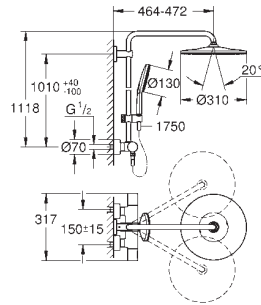

GROHE RAINSHOWER SMARTACTIVE SYSTEM

Ref. No.	Colour	EAN
26 647 000	Chrome	4005176533013

Rainshower SmartActive 310
Shower system with thermostat for wall mounting
Consisting of:
horizontal swivable 450 mm projection shower arm
exposed thermostatic shower
with Aquadimmer function
allows change between:
head shower Rainshower Mono 310 (26 561)
with ball joint
rotation angle $\pm 15^\circ$
hand shower Rainshower SmartActive 130 (26 544)
adjustable height via gliding element
including performance grip
Silverflex shower hose 1750 mm (28 388 000)
GROHE TurboStat compact cartridge
with wax thermoelement
GROHE SafeStop safety button at 38°C
(calibration required)
GROHE SafeStop Plus optional temperature limiter at 43°C included
GROHE CoolTouch prevents scalding on hot surfaces
GROHE DreamSpray perfect spray pattern
GROHE SmartTip showering spray selection via push of a ring
GROHE Long-Life Shine durable sparkling sheen
GROHE FastFixation upper bracket adjustable
SpeedClean anti-limescale system
suitable for instantaneous heaters from 18 kW/h
minimum flow rate 7 l/min.

26 647 LSO	moon white	4005176533051
ditto, head shower with white spray plate