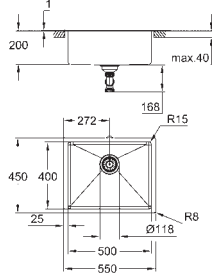

GROHE STAINLESS STEEL SINKS

Ref. No. Colour EAN

31 574 SD1 stainless steel 4005176607080

K700U

Stainless steel sink

model: K700U 60-S 54.4/44.4 1.0

mounting type: undermount, top mount or flush mount

material: stainless steel AISI 304 (V2A)

material thickness: 1 mm

GROHE Long-Life Shine finish

finish: satin finish

GROHE Whisper

min. cabinet size: 600 mm

dimensions: 550 x 450 mm

1 bowl: 500 x 400 x 200 mm

outer radius: R16 (undermount)/R3 (topmount), inner bowl radius: R15

GROHE FastFixation installation system

cut-out (undermount): 502 x 402 mm (R16)

cut-out (top mount): 535 x 435 mm

cut-out (flush mount): 535 x 435 mm (R3) (top step outer size: -551 x 451 -R8

deep -3.5 mm)

drainer: Ø 3.5"/90 mm basket strainer waste

accessories included: waste kit, basket strainer waste, mounting set

optional push to open excenter (40 986 SD0)

amount of fasteners included (top mount): 8

amount of fasteners included (undermount): 8

31 575 SD1 stainless steel 4005176607097

K700U

Stainless steel sink

model: K700U 80-S 76/45 1.5 lh

mounting type: undermount, top mount or flush mount

material: stainless steel AISI 304 (V2A)

material thickness: 1 mm

GROHE Long-Life Shine finish

finish: satin finish

GROHE Whisper

min. cabinet size: 800 mm

dimensions: 760 x 450 mm

1 bowl: 500 x 400 x 200 mm

0.5 bowl: 180 x 400 x 140 mm

outer radius: R16 (undermount)/R3 (topmount), inner bowl radius: R15

GROHE FastFixation installation system

sink mountable left

cut-out (undermount): 712 x 402 mm (R16)

cut-out (top mount): 745 x 435 mm (R3)

cut-out (flush mount): 745 x 435 mm (R3) (top step outer size: -761 x 451 -R8

deep -3.5 mm)

drainer: Ø 3.5"/90 mm basket strainer waste

accessories included: waste kit, basket strainer waste, mounting set

optional push to open excenter (40 986 SD0)

amount of fasteners included (top mount): 10

amount of fasteners included (undermount): 10