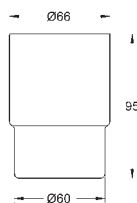

40 372 001		4005176326226

Essentials

Crystal glass

material: glass

fits in the following holders:

Essentials (40 369 xx1)

Essentials Cube (40 508 000)

Bau Cosmopolitan (40 585)

Essentials Authentic (40 652)