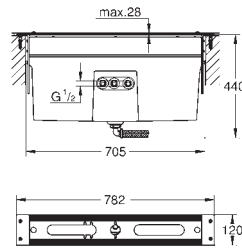

GROHE SPA

GROHE
ATRIO

SPA BATH
TAPS

Ref. No. Colour EAN

29 037 002 4005176519918

**4/5-hole bath combination (optional)
baseframe for installation
under tiled surround**

base frame
drainage box with
integrated outlet for splash water
allows for waterproofing of wall construction surrounding the concealed body
with sealing sleeve
caps to cover screw fixations always come in chrome color