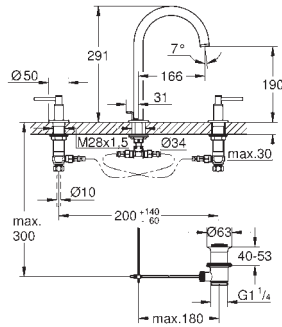

Ref. No.	Colour	EAN
20 649 000	Chrome	4005176762949
20 649 DC0	supersteel	4005176762987
20 649 GL0	cool sunrise	4005176762994
20 649 DA0	warm sunset	4005176762970
20 649 AL0	brushed hard graphite	4005176762963

Atrio Three-hole basin mixer 1/2" M-Size
ceramic headparts 1/2", 90°
GROHE Long-Life Shine durable sparkling sheen
GROHE EcoJoy 5.7 l/min laminar mousseur
swivel tubular spout with mousseur and stop limiter
pop-up waste set 1 1/4"
flexible connection hoses between spout and side valves
with lever handles
Two different sets of caps included. One set with „H“ and „C“ marking, one set without marking.