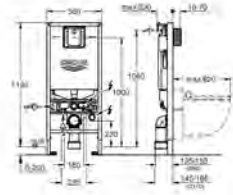

GROHE RAPID SLX

Ref. No.   Colour   EAN

39 598 000

4005176527517

Rapid SLX

3-in-1 set for WC, 1.13 m installation height

flushing cistern GDX, 6 l

Consisting of:

Rapid SLX element for WC (39 596 000) with integrated power socket
front wall brackets (38 558 00M)

WC set for noise protection (37 131 000)
including flow manager