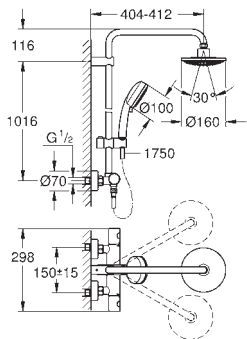

GROHE TEMPESTA SYSTEM

Ref. No. Colour EAN

27 922 000 Chrome 4005176923364

Tempesta Cosmopolitan 160
Shower system with thermostat for wall mounting
Consisting of:
horizontal swivable 390 mm projection shower arm
exposed thermostatic shower
with Aquadimmer function
allows change between:
head shower 1 spray (28 232 000)
Rain
with ball joint
rotation angle $\pm 15^\circ$
hand shower Tempesta Cosmopolitan 100 (27 571 001)
2 spray patterns:
Rain, Jet
adjustable height via gliding element
Silverflex shower hose 1750 mm (28 388 000)
GROHE TurboStat compact cartridge
with wax thermoelement
GROHE SafeStop safety button at 38°C
(calibration required)
GROHE SafeStop Plus optional temperature limiter at 43°C included
GROHE DreamSpray perfect spray pattern
GROHE Long-Life Shine durable sparkling sheen
SpeedClean anti-limescale system
Inner WaterGuide for a longer life
TwistStop preventing the hose from twisting
optional upgrade: **GROHE EasyReach** tray (26 362)

SHOWERS

26 691 000 Chrome 4005176580789