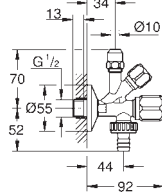

GROHE WAS VALVES

Ref. No.	Colour	EAN
22 035 000	Chrome	4005176305511

Original WAS combination service valve 1/2"
pre-roughened connection thread for easy sealing
wall connection 1/2"
outlet thread 3/8"
with length compensation
with compression nut Ø 10 mm
outlet 3/4"
with hose connection
grease chamber headpart
non-return valve type EB
long connecting shaft
ergonomic handle
marking: neutral
metal push-on escutcheon Ø 55 mm
for combination with pipe ventilating valve type HB 41 239 000

22 033 000	Chrome	4005176305498