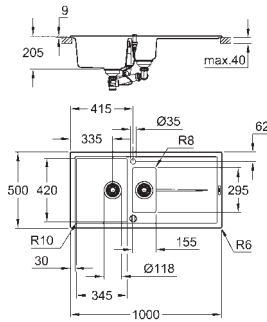

GROHE COMPOSITE SINKS

	Ref. No.	Colour	EAN
	31 642 AT0	granite gray	4005176521133
	31 642 AP0	granite black	4005176521126
	31 643 AT0	granite gray	4005176521157
	31 643 AP0	granite black	4005176521140
	31 656 AT0	granite gray	4005176521416
	31 656 AP0	granite black	4005176521409

K400
Composite sink with drainer
model: K400 60-C 100/50 1.5 rev
mounting type: top mount
material: quartz composite
GROHE Whisper
min. cabinet size: 600 mm
dimensions: 1000 x 500 mm
1 bowl: 335 x 420 x 205 mm
0.5 bowl: 155 x 295 x 146 mm
outer radius: R6, inner bowl radius: big bowl R10, small bowl R8
GROHE FastFixation installation system
sink mountable left or right
cut-out: 980 x 480 mm
drainer: automatic waste fitting
accessories included: automatic waste fitting with rotary handle, waste kit, basket strainer waste, mounting set
optional push to open excenter (40 986 SD0)
amount of fasteners included (top mount): 10
heat resistant up to 180° C