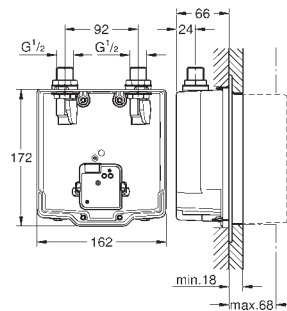

36 339 001 4005176595424

**Eurosmart Cosmopolitan E
Concealed mounting box
with mixture**
wall installation
suitable for IR-sets for final installation
2 stop valves
housing with mixing device
non-return valve
connection housing for power supply
suitable for
36 315 000, 36 412 000, 36 376 000
allows for waterproofing of wall construction surrounding the concealed body
with sealing sleeve