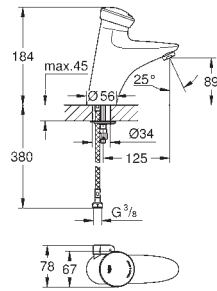

GROHE EURODISC SE

Ref. No. Colour EAN

36 233 000 Chrome 4005176283338

Eurodisc SE
Self-closing basin mixer with mixing device and adjustable temperature limiter
6V lithium battery, type CR-P2
GROHE Long-Life Shine durable sparkling sheen
flexible connection hoses
start-stop function
self-closing electronic
safety stop after 180 sec.
Flow time infinitely adjustable from 2-180 sec.
Automatic flushing: 5 min after 3 days
without use
thermal desinfection for 3,5 or 11 min
CE approved
type of protection faucet IP 59K

36 249 000 Chrome 4005176283345