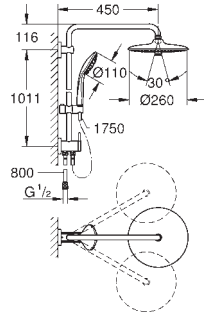

GROHE EUPHORIA SHOWER SYSTEM

Ref. No.	Colour	EAN
27 421 002	Chrome	4005176417924

Euphoria System 260 Shower system with diverter for wall mounting

Consisting of:
horizontal swivable 450 mm projection shower arm
change between hand and head shower
by using the diverter
head shower Euphoria 260 (26 457)
3 spray patterns:
Rain, SmartRain, Jet
with ball joint
rotation angle $\pm 15^\circ$
hand shower Euphoria 110 Massage
(27 239 000)
3 spray patterns:
Rain, SmartRain, Massage
adjustable height via gliding element
Silverflex shower hose 1750 mm (28 388 000)
Silverflex shower hose 800 mm
connection to water supply with 1/2"-thread of
the 800 mm shower hose to faucet / wall union
GROHE Water Saving 9.5 l/min flow limiter
GROHE DreamSpray perfect spray pattern
GROHE Long-Life Shine durable sparkling sheen
GROHE SprayDimmer (Stepless
flow rate reduction)
SpeedClean anti-limescale system
Inner WaterGuide for a longer life
TwistStop preventing the hose from twisting
suitable for instantaneous heaters from 18 kW/h
minimum flow rate 7 l/min.
min. recommended pressure 1.0 bar

27 696 000	Chrome	4005176907074