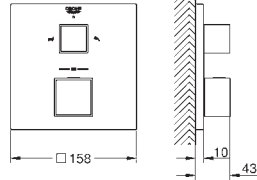

GROHE GROHTHERM CUBE

Ref. No.	Colour	EAN

24 155 000	Chrome	4005176481192
24 155 DC0	supersteel	4005176574245
24 155 AL0	brushed hard graphite	4005176585937

Grotherm Cube
Thermostatic bath tub mixer for 2 outlets with integrated shut off/diverter valve

set for final installation for
GROHE Rapido SmartBox 35 600/35 604

GROHE TurboStat compact cartridge
with wax thermostatic element

GROHE Long-Life Shine durable sparkling sheen
wall escutcheon with **GROHE FastFixation**
(covered escutcheon- and shaft sealing, covered fixing)

metal escutcheon, retroactively 6° adjustable

printed hand shower and bath filler symbol

GROHE SafeStop safety button at 38°C

(calibration required)

GROHE SafeStop Plus optional temperature limiter at 43°C or 46°C included

GROHE AquaDimmer, integrated shut off/diverter valve

flow performance:

outlet B = 27 l/min

outlet C = 30 l/min

without roughing-in-set

35 604 000

4005176698774

GROHE Rapido SmartBox universal rough-in box for concealed installation

34 741 000 Chrome

4005176481208