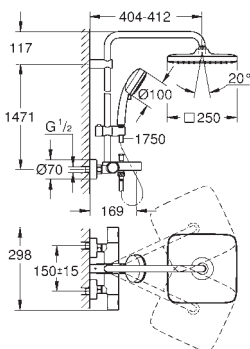

Tempesta Cosmopolitan System 250 Cube
Shower system with bath thermostat for wall mounting
Consisting of:
horizontal swivable 390 mm projection shower arm
exposed thermostatic shower
with Aquadimmer function
allows change between:
head shower Tempesta 250 Cube (26 685)
spray pattern:
Rain
head shower with white rear cover
with ball joint
rotation angle $\pm 10^\circ$
GROHE Water Saving 9.5 l/min flow limiter
bath inlet
separate diverter for hand shower
hand shower Tempesta Cosmopolitan 100 (27 571 001)
2 spray patterns:
Rain, Jet
GROHE Water Saving 5.7 l/min. flow limiter
adjustable height via gliding element
Rotaflex shower hose 1750 mm $1/2'' \times 1/2''$ (28 410)
GROHE Water Saving - Less water, perfect flow
GROHE TurboStat compact cartridge
with wax thermoelement
GROHE SafeStop safety button at 38°C
(calibration required)
GROHE SafeStop Plus optional temperature limiter at 43°C included
GROHE DreamSpray perfect spray pattern
GROHE Long-Life Shine durable sparkling sheen
SpeedClean anti-limescale system
Inner WaterGuide for a longer life
TwistStop preventing the hose from twisting
suitable for instantaneous heaters from 18 kW/h
minimum flow rate 7 l/min.
professional edition