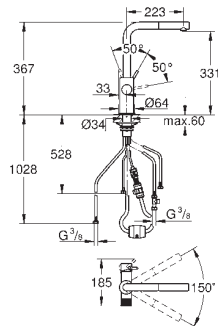

**GROHE Blue Pure Minta
Filter tap with pull-out mousseur**

Consisting of:
GROHE Blue single-lever sink mixer with filter function
monobloc installation
L-spout
pull out mousseur spout
separate handle for filtered water
28 mm ceramic cartridge
with **GROHE SilkMove**
swivel tubular spout
swivel area 360°
separate inner water ways for filtered
and non-filtered water
flexible connection hoses

30 590 KFO phantom black 4005176781728