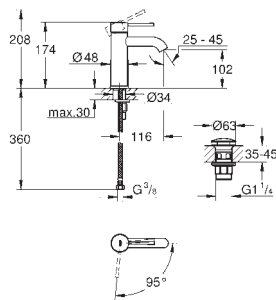

24 179 001 Chrome 4005176698439

Essence
Basin mixer 1/2"
S-Size
monobloc installation
metal lever
GROHE SilkMove Energy Saving 28 mm ceramic cartridge
with energy saving function via cold start
with temperature limiter
GROHE Long-Life Shine durable sparkling sheen
GROHE Water Saving mousseur 5.7 l/min
GROHE FastFixation Plus installation system
smooth body
waste set with push-open plug
flexible connection hoses
professional edition
replaces Essence basin mixer 23 797 001