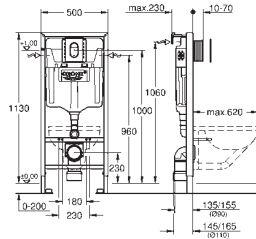

GROHE RAPID SL FOR WC

Ref. No.	Colour	EAN
39 504 000	Chrome	4005176454103

Rapid SL
3-in-1 set for WC, 1.13 m installation height
flushing cistern GD 2, 6 - 3 l
Consisting of:
Rapid SL element for WC (38 528 001)
Arena Cosmopolitan S flush plate, chrome (37 624 000)
front wall brackets (38 558 00M)
including revision shaft 40 911 000 for mounting of small flush plates

39 581 000	Chrome	4005176496011