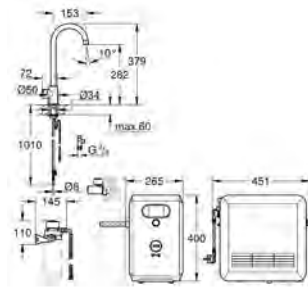

Ref. No.	Colour	EAN
31 302 002	Chrome	4005176443343
31 302 DC2	supersteel	4005176443350

GROHE Blue Professional C-spout kit with Mono tap
Consisting of:
GROHE Blue Mono mixer with filter function
monobloc installation
C-spout
touch operated for 3 types of filtered and chilled water
still, medium, sparkling
GROHE Long-Life Shine durable sparkling sheen
swivel tubular spout
swivel area 150°
GROHE Blue Professional cooler
delivers 12 liters of chilled sparkling water per hour
colour display with push and turn control
270 Watt cooling unit, 230 V, 50 Hz
sound level in standby 46 dB(A)
type of protection IP 21
CE approved
requires ventilation holes in the bottom of the kitchen cabinet
software set-up and monitoring of filter and CO₂ capacity possible via GROHE Ondus app
push notifications at low filter resp. CO₂ capacity
additional monitoring via GROHE Blue Professional Browser-Monitor possible
for Apple** and Android devices
Bluetooth range (max. 10 m) varies depending on materials used and walls
between transmitter and receiver
filter head with flexible water hardness adjustment
GROHE Blue filter, CO₂ bottle and cleaning cartridge are not included in the
delivery and have to be ordered separately
suitable filters:
- filter S-size, capacity 600 l at 20° dKH (40 404 001)
- filter M-size, capacity 1500 l at 20° dKH (40 430 001)
- filter L-size, capacity 2500 l at 20° dKH (40 412 001)
- activated carbon filter, capacity 3000 l (40 547 001)
- Magnesium + Zinc filter, capacity 400 l at 17° dGH (40 691 002)

System requirements Apple
iPhone with iOS 12.0 or higher

System requirements Android
smart phone with Android 6.0 or higher

Mobile devices and GROHE Watersystems App*** are not included in delivery
and have to be ordered separately via an authorised Apple store/store/iTunes or
Google Play store.

* The Bluetooth word mark and logos are registered trademarks owned by
Bluetooth SIG, Inc. and any use of such marks by Grohe AG is under license.
Other trademarks and trade names are those of their respective owners.
** Apple, the Apple logo, iPod, iPod Touch, iPhone and iTunes are trademarks of
Apple Inc., registered in the U.S. and other countries. Apple is not responsible for
the function of this device or its compliance with safety and regulatory standards.
*** Available for free via iTunes app or Google Play store.

to be equipped with a non-return valve EA approved by Belgaqua

KITCHEN
FITTINGS