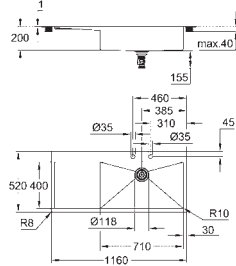

GROHE STAINLESS STEEL SINKS

Ref. No. Colour EAN

31 582 SD1 stainless steel 4005176607158

K1000

Stainless Steel Sink with Drainer

model: K1000 80-S 116/52 1.0 rh
mounting type: top mount or flush mount
material: stainless steel AISI 304 (V2A)
material thickness: 1.2 mm

GROHE Long-Life Shine finish
finish: satin finish

GROHE Whisper

min. cabinet size: 800 mm
dimensions: 1160 x 520 mm
1 bowl: 710 x 400 mm

outer radius: R3, inner bowl radius: R10

GROHE FastFixation installation system

sink mountable right

cut-out (top mount): 1145 x 505 mm (R3)

cut-out (flush mount): 1145 x 505 mm (R3) (top step outer size: -1161 x 521 -R8 deep -3.5 mm)

waste: $\varnothing$ 3.5"/90 mm waste strainer with automatic waste fitting

accessories included: automatic waste fitting with rotary handle,

waste kit, basket strainer waste, mounting set

optional push to open excenter (40 986 SD0)

amount of fasteners included (top mount): 10

31 581 SD1 stainless steel 4005176607141

K1000

Stainless Steel Sink with Drainer

model: K1000 80-S 116/52 1.0 lh
mounting type: top mount or flush mount
material: stainless steel AISI 304 (V2A)
material thickness: 1.2 mm

GROHE Long-Life Shine finish
finish: satin finish

GROHE Whisper

min. cabinet size: 800 mm
dimensions: 1160 x 520 mm
1 bowl: 710 x 400 mm

outer radius: R3, inner bowl radius: R10

GROHE FastFixation installation system

sink mountable left

cut-out (top mount): 1145 x 505 mm (R3)

cut-out (flush mount): 1145 x 505 mm (R3) (top step outer size: -1161 x 521 -R8 deep -3.5 mm)

waste: $\varnothing$ 3.5"/90 mm waste strainer with automatic waste fitting

accessories included: automatic waste fitting with rotary handle,

waste kit, basket strainer waste, mounting set

optional push to open excenter (40 986 SD0)

amount of fasteners included (top mount): 10