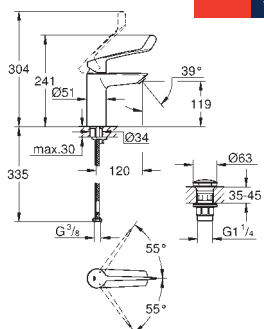

**Eurosmart
Basin mixer 1/2"**
M-Size
monobloc installation
long metal lever
lever length 156 mm
GROHE SilkMove 35 mm ceramic cartridge
adjustable flow rate limiter
with temperature limiter
laminar flow straightener 9 l/min
GROHE FastFixation installation system
smooth body with push-open pop-up waste set 1 1/4"
flexible connection hoses
professional edition