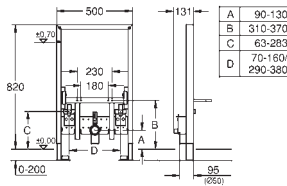

38 543 000   **4005176291258**

Rapid SL
Element for bidet, 0.82 m installation height
for on-the-wall installations or studded walls
height adjustable fitting connections

Includes:
bidet fixing bolts
HT-outlet bend Ø 50 mm
seal Ø 32 mm
2 fitting connections DN 15
fixing material for bidet
for on-the-wall installation please order wall brackets 38 558 00M (sold separately)