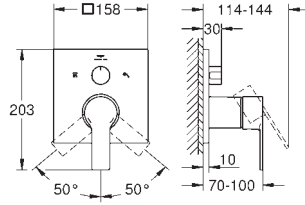

Ref. No. Colour EAN

29 176 001	Chrome	4005176507779
29 176 GN1	brushed cool sunrise	4005176507618
29 176 DL1	brushed warm sunset	4005176507670
29 176 A01	hard graphite	4005176507755

Allure
Single-lever mixer with 3-way diverter
set for final installation for
GROHE Rapido SmartBox 35 600/35 604
GROHE SilkMove 46 mm ceramic cartridge
GROHE Long-Life Shine durable sparkling sheen
wall escutcheon with **GROHE FastFixation**
(covered escutcheon- and shaft sealing, covered fixing)
metal escutcheon, retroactively 6° adjustable
metal lever
3-way diverter
flow performance:
outlet A = 27 l/min,
outlet B = 27 l/min,
outlet C = 27 l/min
without roughing-in-set

35 604 000	4005176698774
GROHE Rapido SmartBox universal rough-in box for concealed installation	

19 380 002	Chrome	4005176513190
19 380 GN2	brushed cool sunrise	4005176513015
19 380 DL2	brushed warm sunset	4005176513077
19 380 A02	hard graphite	4005176513176