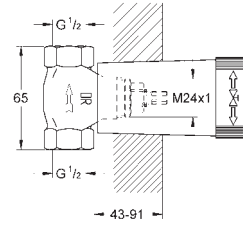

Ref. No. Colour EAN

29 032 000 4005176845277

Concealed valve
pre-assembled headpart 1/2"
threaded union 1/2"
installation depth adjustable
43 - 91 mm
DR-brass

35 028 000 4005176908316