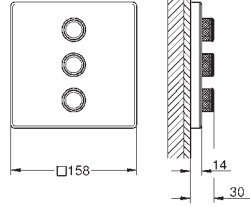

GROHE GROHTHERM SMARTCONTROL

Ref. No.	Colour	EAN
29 158 LS0	moon white	4005176413612

Grotherm SmartControl Triple volume control trim
set for final installation for GROHE Rapido SmartBox 35 600/35 604/35 601 metal wall escutcheon with **GROHE FastFixation** (covered escutcheon and shaft sealing, covered fixing), retroactively 6° adjustable
10 mm thin profile escutcheon
GROHE Long-Life Shine finish
GROHE SmartControl push for ON-OFF, turn for volume adjustment from GROHE Water Saving to full flow
exchangeable symbols
GROHE ProGrip with knurl structure
multiple outlets can be run simultaneously
cover plate in moon white acrylic glass
without roughing-in-set
flow performance:
outlet D = 28 l/min
outlet E = 28 l/min
outlet A = 28 l/min
outlet D+E+A = 65 l/min
optional flow reducer for CALGreen compliance included

35 604 000		4005176698774
GROHE Rapido SmartBox universal rough-in box for concealed installation