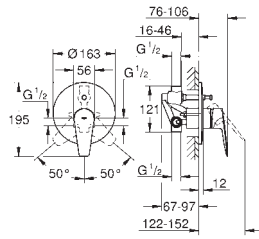

Ref. No.   Colour   EAN

29 079 001   **Chrome**   **4005176556692**

BauEdge
Single-lever bath/shower mixer 1/2"
concealed installation
Consisting of:
set for final installation
metal lever
concealed body
GROHE Long-Life 46 mm ceramic cartridge
GROHE Long-Life Shine durable sparkling sheen
adjustable flow rate limiter
automatic diverter: bath/shower
escutcheon- and shaft-sealing
optional temperature limiter (46 375 000)
professional edition