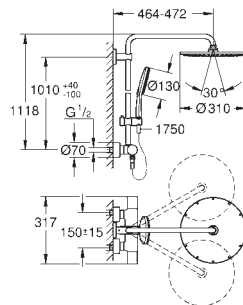

Rainshower SmartActive 310
Shower system with thermostat for wall mounting
Consisting of:
horizontal swivable 450 mm projection shower arm
exposed thermostatic shower
with Aquadimmer function
allows change between:
Rainshower Cosmopolitan 310 head shower (27 477 000)
material: metal
with ball joint
rotation angle $\pm 15^\circ$
hand shower Rainshower SmartActive 130 (26 544)
adjustable height via gliding element
Silverflex shower hose 1750 mm (28 388 000)
GROHE TurboStat compact cartridge
with wax thermoelement
GROHE SafeStop safety button at 38°C
(calibration required)
GROHE SafeStop Plus optional temperature limiter at 43°C included
GROHE CoolTouch prevents scalding on hot surfaces
GROHE DreamSpray perfect spray pattern
GROHE SmartTip showering spray selection via push of a ring
GROHE Long-Life Shine durable sparkling sheen
GROHE FastFixation upper bracket adjustable
SpeedClean anti-limescale system
suitable for instantaneous heaters from 18 kW/h
minimum flow rate 7 l/min.

27 968 001 Chrome 4005176533006
ditto, with GROHE EcoJoy 9.5 l/min flow limiter