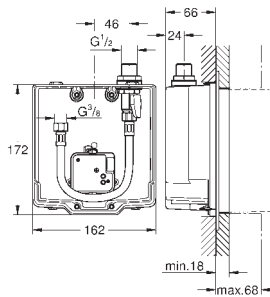

36 336 001 4005176991769

**Eurosmart Cosmopolitan E
Concealed mounting box**

with integrated pre-adjustable
thermostatic mixer
wall installation

suitable for IR-sets for final installation
2 stop valves
non-return valve

suitable for
36 410 000, 36 334 SD0, 36 335 SD0, 36 273 000

allows for waterproofing of wall construction surrounding the concealed body
with sealing sleeve