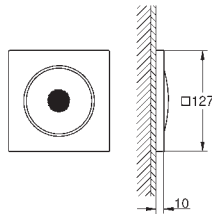

36 473 000   Chrome   4005176758737

**Rainshower F-digital Deluxe
Sound set**
127 x 127 mm per module
full range stereo speaker
Consisting of:
2 speakers with plug connections
waterproof & corrosion protected
GROHE Long-Life Shine durable sparkling sheen
requires rough-in set (29 413 000), F-digital Deluxe base unit box (26 864 000 or 36 476 000), Bluetooth unit (36 475 000) and various cable connections – all to be ordered separately due to installation situation
For detailed planning and product information please contact your local GROHE Customer Service.