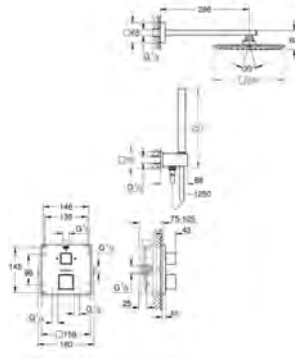

Grotherm Cube

Perfect shower set with Rainshower Allure 230

Consisting of:

Grotherm Cube set for final installation with Aquadimmer (24 154)

GROHE Rapido SmartBox 35 600/35 604

Rainshower 230 metal head shower (27 479)

Rainshower shower arm (27 709)

hand shower Euphoria Cube (27 699 000) 9.5 l/min.

shower outlet elbow (26 370)

Silverflex shower hose 1250 mm (28 362)