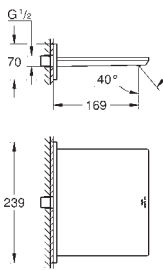

GROHE SPA

GROHE
ALLURE

SPA BATH
TAPS

	Ref. No.	Colour	EAN
	13 317 001	Chrome	4005176514869
	13 317 GN1	brushed cool sunrise	4005176514685
	13 317 DL1	brushed warm sunset	4005176514746
	13 317 A01	hard graphite	4005176514845
Allure Cascade spout for bath and shower wall mounted with decorative glass cover plate GROHE Long-Life Shine durable sparkling sheen projection 169 mm