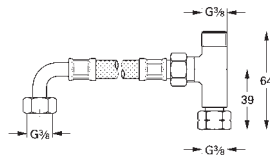

Grohtherm Micro
Connection set
for Grohtherm Micro (34 487 000)
Consisting of:
union nut 3/8"
T-unit
2 outlets 3/8" male thread
flexible connection hose
GROHE Long-Life Shine durable sparkling sheen

COMMERCIAL
FITTINGS