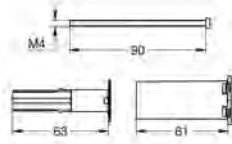

14 058 000

4005176466311

Universal extension set 2-handle thermostats, 25 mm
fits for concealed 2-handle thermostats in combination with
GROHE Rapido SmartBox

49 003 000   Chrome

4005176413537