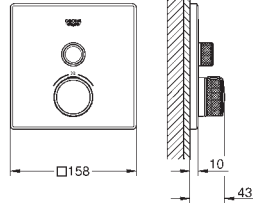

Ref. No.	Colour	EAN
29 123 000	Chrome	4005176413292
29 123 GN0	brushed cool sunrise	4005176558122
29 123 DL0	brushed warm sunset	4005176558092
29 123 A00	hard graphite	4005176558054
29 123 AL0	brushed hard graphite	4005176558061

Grotherm SmartControl
Thermostat for concealed installation with one valve
set for final installation for
GROHE Rapido SmartBox 35 600/35 604
metal wall escutcheon with **GROHE FastFixation** (covered escutcheon and shaft sealing, covered fixing), retroactively 6° adjustable
GROHE Long-Life Shine durable sparkling sheen
GROHE SmartControl push for ON-OFF, turn for volume adjustment from GROHE Water Saving to full flow
exchangeable symbols
GROHE TurboStat compact cartridge with wax thermoelement
GROHE ProGrip with knurl structure
GROHE SafeStop safety button at 38°C (calibration required)
GROHE SafeStop Plus optional temperature limiter at 43°C or 46°C included
built-in non return valve and dirt strainers
without roughing-in-set
flow performance:
outlet A (to external shut-off) = 34 l/min
outlet B/C = 29 l/min

35 604 000 4005176698774
GROHE Rapido SmartBox universal rough-in box for concealed installation

29 124 000	Chrome	4005176413308
29 124 DC0	supersteel	4005176526329
29 124 GN0	brushed cool sunrise	4005176558207
29 124 DL0	brushed warm sunset	4005176558177
29 124 A00	hard graphite	4005176558139