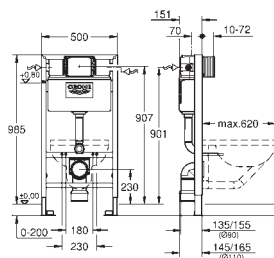

Rapid SL

Element for WC, 1.00 m installation height
with flushing cistern 6 - 3 l

for on-the-wall installations or studded walls
powder coated steel frame, self-supporting
TUV approved

2 WC fixing bolts
fixing device for ceramic
WC ceramics with small bearing area (< 205 mm) require
additional accessory 38 779 000
distance of fixing bolts 180/230 mm
outlet bend Ø 90 mm
depth adjustable
reducer Ø 90/110 mm
inlet and outlet connecting set

flushing cistern 6 - 9 l containing the following features:
water supply from left/right or back
Insulated against condensation
1/2" water supply connection including integrated
angle valve and push fit flexible hose union

for on-the-wall installation please order wall brackets 38 558 00M (sold
separately)
for mounting of small flush plates please order revision shaft 40 950 000 (sold
separately)