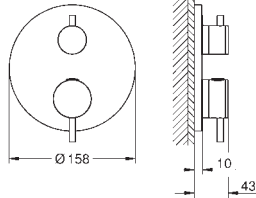

Aerio

Thermostatic mixer for 1 outlet with shut off valve

set for final installation for

GROHE Rapido SmartBox 35 600/35 604

GROHE TurboStat compact cartridge

with wax thermoelement

GROHE Long-Life Shine durable sparkling sheen

wall escutcheon with GROHE FastFixation

(covered escutcheon- and shaft sealing, covered fixing)

metal escutcheon, retroactively 6° adjustable

GROHE SafeStop safety button at 38°C

(calibration required)

GROHE SafeStop Plus optional temperature limiter at 43°C or 46°C included

built-in non return valve

and dirt strainers

ceramic stop valve, 120°

metal handles

flow performance:

outlet B = 27 l/min

outlet C = 30 l/min

without roughing-in-set

35 604 000	4005176698774
GROHE Rapido SmartBox universal rough-in box for concealed installation