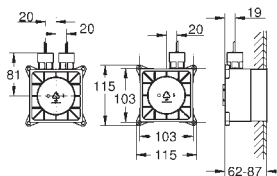

29 412 000   Chrome   4005176758676

**Rainshower F-digital Deluxe
Rough-in set light set**
for use with double light modules (36 472 000)
Consisting of:
- 2 rough-in sets (115 x 115 x 62-87 mm)
- 2 cable extensions (5 m each)