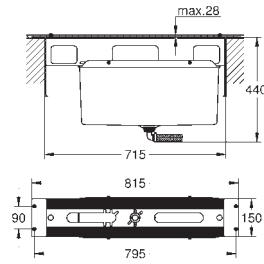

Ref. No. Colour EAN

29 037 000 4005176865749

4/5-hole bath combination (optional) baseframe for installation under tiled surround
base frame
drainage box with integrated outlet for splash water
caps to cover screw fixations always come in chrome color

24 375 000 Chrome 4005176758300
24 375 1G0 chrome/gold 4005176758317