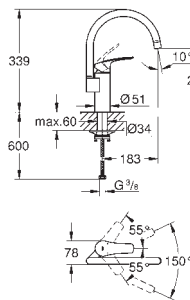

Eurosmart
Single-lever sink mixer 1/2"
high spout
monobloc installation
GROHE Long-Life Shine durable sparkling sheen
GROHE SilkMove 35 mm ceramic cartridge
integrated temperature limiter
mousseur
adjustable flow rate limiter
swivel tubular spout
swivel area 150°
Lead and Nickel Free Inner Water Ways
flexible connection hoses 3/8"
metal fixation set
professional edition

30 468 000 Chrome 4005176635755