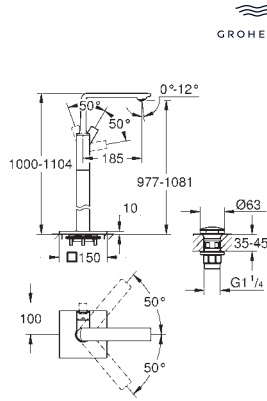

Ref. No.	Colour	EAN
23 856 001	Chrome	4005176499586
23 856 GN1	brushed cool sunrise	4005176499623
23 856 DL1	brushed warm sunset	4005176499647
23 856 A01	hard graphite	4005176499654

Allure
Single-lever basin mixer floor mounted
monobloc installation
for free-standing basins
set for final installation for 45 984 001
28 mm ceramic cartridge
with **GROHE SilkMove**
GROHE Long-Life Shine durable sparkling sheen
GROHE Water Saving 5.7 l/min. flow limiter
smooth body
GROHE AquaGuide adjustable slim air mousseur
projection 185 mm
temperature limiter