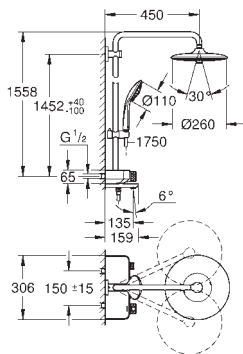

Euphoria SmartControl System 260 Mono Shower system with bath thermostat for wall mounting

Consisting of:

horizontal swivable 450 mm projection shower arm

upper bracket adjustable for minimal adaption to existing drilling holes

exposed SmartControl bath thermostat

allows change between:

head shower Euphoria 260 (26 455)

3 spray patterns:

Rain, SmartRain, Jet

with ball joint

rotation angle $\pm 15^\circ$

bath inlet

hand shower Euphoria 110 Massage, spray plate white (27 221 001)

3 spray patterns:

Rain, SmartRain, Massage

adjustable height via gliding element

Silverflex shower hose 1750 mm (28 388 000)

GROHE DreamSpray perfect spray pattern

GROHE Long-Life Shine durable sparkling sheen

GROHE CoolTouch prevents scalding on hot surfaces

GROHE TurboStat compact cartridge

with wax thermoelement

GROHE ProGrip with knurl structure

GROHE Water Saving - Less water, perfect flow

- GROHE SafeStop at 38°C

GROHE SafeStop Plus optional temperature limiter at 43°C included

GROHE SmartControl push for ON-OFF, turn for volume adjustment from

GROHE Water Saving to full flow

integrated **GROHE EasyReach** shower tray

SpeedClean anti-limescale system

Inner WaterGuide for a longer life

TwistStop preventing the hose from twisting

suitable for instantaneous heaters from 18 kW/h

minimum flow rate 7 l/min.