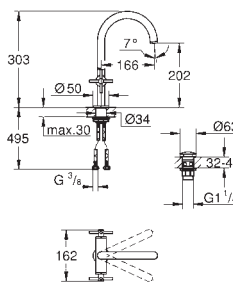

21 144 000	Chrome	4005176763267
21 144 DC0	supersteel	4005176763298
21 144 GL0	cool sunrise	4005176763304
21 144 DA0	warm sunset	4005176763281
21 144 AL0	brushed hard graphite	4005176763274

Atrio
Basin mixer, 1/2" L-Size
ceramic headparts 1/2", 90°
GROHE Long-Life Shine durable sparkling sheen
GROHE EcoJoy 5.7 l/min laminar mousseur
rapid installation system
swivel tubular spout with mousseur and stop limiter
Push-open waste set 1 1/4"
flexible connection hoses
with cross handles
Two different sets of caps included. One set with „H" and „C" marking, one set without marking.