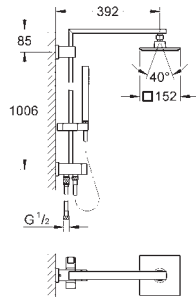

| | | |
|------------|--------|---------------|
| 27 696 000 | Chrome | 4005176907074 |
|------------|--------|---------------|

Euphoria Cube System 150 Shower system with diverter for wall mounting

Consisting of:
shower arm
projection 400 mm
change between hand and head shower
by using the diverter
head shower Euphoria Cube 152 mm x 152 mm
Rain spray pattern
with ball joint
rotation angle $\pm 20^\circ$
hand shower Euphoria Cube Stick (27 698 000)
adjustable height via gliding element
Silverflex shower hose 1750 mm (28 388 000)
Silverflex shower hose 800 mm
connection to water supply with 1/2"-thread of
the 800 mm shower hose to faucet / wall union
GROHE DreamSpray perfect spray pattern
GROHE Long-Life Shine durable sparkling sheen
SpeedClean anti-limescale system
TwistStop preventing the hose from twisting
suitable for instantaneous heaters from 18 kW/h
minimum flow rate 7 l/min.