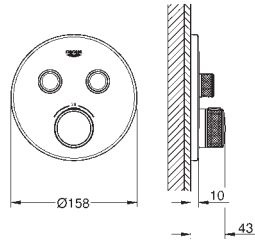

GROHE GROHTHERM SMARTCONTROL

Ref. No. Colour EAN

29 119 000	★ Chrome	4005176412257
29 119 DC0	★ supersteel	4005176455056
29 119 GL0	★ cool sunrise	4005176493041
29 119 GN0	★ brushed cool sunrise	4005176493058
29 119 DA0	★ warm sunset	4005176493065
29 119 DL0	★ brushed warm sunset	4005176493072
29 119 A00	hard graphite	4005176493089
29 119 AL0	★ brushed hard graphite	4005176455063

Grotherm SmartControl

Thermostat for concealed installation with 2 valves

set for final installation for

GROHE Rapido SmartBox 35 600/35 604

metal wall escutcheon with **GROHE FastFixation** (covered escutcheon and shaft sealing, covered fixing), retroactively 6° adjustable

GROHE Long-Life Shine durable sparkling sheen

GROHE SmartControl push for ON-OFF, turn for volume adjustment from GROHE Water Saving to full flow

exchangeable symbols

GROHE TurboStat compact cartridge

with wax thermoelement

GROHE ProGrip with knurl structure

GROHE SafeStop safety button at 38°C

(calibration required)

GROHE SafeStop Plus optional temperature limiter at 43°C or 46°C included

built-in non return valve

and dirt strainers

multiple outlets can be run simultaneously

without roughing-in-set

flow performance:

outlet B = 24 l/min

outlet C = 26 l/min

outlet B+C = 29 l/min

35 604 000

4005176698774

GROHE Rapido SmartBox universal rough-in box for concealed installation

29 507 KF0 phantom black

4005176782534

Grotherm SmartControl

Thermostat for concealed installation with 2 valves

set for final installation for

GROHE Rapido SmartBox 35 600/35 604

metal wall escutcheon with **GROHE FastFixation** (covered escutcheon and shaft sealing, covered fixing), retroactively 6° adjustable

GROHE Long-Life Shine finish

GROHE SmartControl push for ON-OFF, turn for volume adjustment from GROHE Water Saving to full flow

exchangeable symbols

GROHE TurboStat compact cartridge

with wax thermoelement

GROHE ProGrip with knurl structure

GROHE SafeStop safety button at 38°C

(calibration required)

GROHE SafeStop Plus optional temperature limiter at 43°C or 46°C included

built-in non return valve

and dirt strainers

multiple outlets can be run simultaneously

without roughing-in-set

flow performance:

outlet B = 24 l/min

outlet C = 26 l/min

outlet B+C = 29 l/min