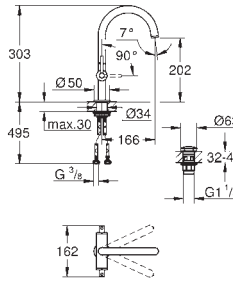

21 145 000	Chrome	4005176763311
21 145 DC0	supersteel	4005176763359
21 145 GL0	cool sunrise	4005176763366
21 145 DA0	warm sunset	4005176763342
21 145 AL0	brushed hard graphite	4005176763335

Atrio
Basin mixer, 1/2" L-Size
ceramic headparts 1/2", 90°
GROHE EcoJoy 5.7 l/min laminar mousseur
rapid installation system
swivel tubular spout with mousseur and stop limiter
Push-open waste set 1 1/4"
flexible connection hoses
with lever handles
Two different sets of caps included. One set with „H" and „C" marking, one set without marking.