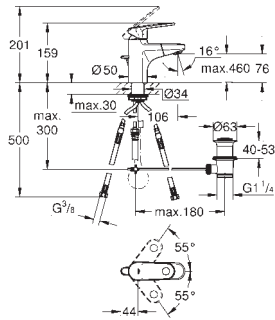

GROHE EUROPLUS

Ref. No.	Colour	EAN
33 155 002	Chrome	4005176865947

Europlus
Basin mixer 1/2"
S-Size
monobloc installation
metal lever
GROHE SilkMove 35 mm ceramic cartridge
adjustable minimum flow rate 2.5 l/min
temperature limiter
GROHE Long-Life Shine durable sparkling sheen
rapid installation system
pull out spout with mousseur
integrated non-return valve
pop-up waste set 1 1/4"
flexible connection hoses