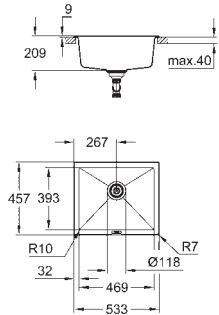

GROHE FastFixation installation system

cut-out (top mount): 518 x 442 mm
cut-out (undermount): 468 x 390 mm
drainer: Ø 3.5"/90 mm basket strainer waste
accessories included: waste kit, basket strainer waste, mounting set
optional push to open excenter (40 986 SD0)
amount of fasteners included (top mount): 6
amount of fasteners included (undermount): 6
heat resistant up to 180° C