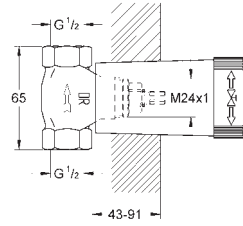

GROHE SPA

GROHE GRANDERA

SPA BATH TAPS

Ref. No. Colour EAN

29 032 000 4005176845277

Concealed valve pre-assembled headpart 1/2" threaded union 1/2" installation depth adjustable 43 - 91 mm DR-brass

35 028 000 4005176908316