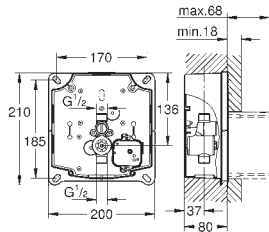

GROHE Rapido U

roughing-in set for urinal

**for manual actuation or Tectron
infra-red electronic 6 V or 230 V**

water group with stop valve

flow pressure min 0.5 bar

operating pressure max 10 bar

flush aid

functional unit checked ex factory

water supply connections 1/2" outer thread

connecting box for mains supply

installation box with gasket

fixing points for dry cladding and masonry-in

inspection shaft incl. protection