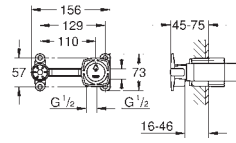

GROHE SPA

GROHE GRANDERA

Ref. No. Colour EAN

23 319 000 4005176931192

Grandera
Single-lever mixer 1/2", concealed body
for 2 hole basin mixer
wall installation
without finishing trim set
GROHE SilkMove 35 mm ceramic cartridge
adjustable flow rate limiter
installation depth 45 to 75 mm
installation device

24 372 000 **Chrome** 4005176758195
24 372 IGO **chrome/gold** 4005176758218