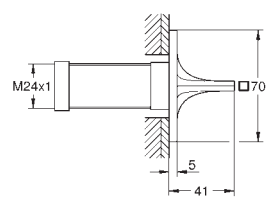

19 334 001	Chrome	4005176513558
	19 334 GN1	brushed cool sunrise	4005176513374
	19 334 DL1	brushed warm sunset	4005176513435
	19 334 A01	hard graphite	4005176513534
Allure Concealed stop-valve trim for concealed valve 35 028 000 or 29 032 000 GROHE Long-Life Shine durable sparkling sheen installation depth adjustable 20-80 mm escutcheon with screwable wall sealing with lever handle