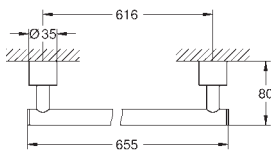

Aerio
Towel bar
material: metal
2 arms, not pivotable
length 489 mm
concealed fastening
GROHE Long-Life Shine durable sparkling sheen

GROHE SPA

| Ref. No. | Colour | EAN |
|------------|-----------------------|---------------|
| 40 889 000 | Chrome | 4005176754685 |
| 40 889 DC0 | supersteel | 4005176754715 |
| 40 889 EN0 | brushed nickel | 4005176754722 |
| 40 889 GL0 | cool sunrise | 4005176754739 |
| 40 889 DA0 | warm sunset | 4005176754708 |
| 40 889 AL0 | brushed hard graphite | 4005176754692 |