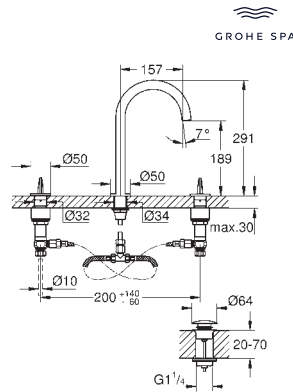

Atrio Icon 3D
3-hole deck-mount basin mixer
open spout for pure laminar water flow
red and blue markings on handles for hot and cold water
valves hot/cold with ceramic headparts
Push-open waste set 1 1/4"
pressure-proof, flexible connection hoses
between spout and side valves

technical data
flow pressure min 0.5 bar
recommended pressure 1.0 - 5.0 bar
if static pressure is more than 5 bar fit pressure reducer
avoid major pressure differences between cold and hot water supply
flow rate at 3 bar flow pressure: approx. 5 l/min
max. temperature hot water inlet: 80°C
recommended temperature hot water inlet (energy saving): 60°C

20 665 SD0	stainless steel	4005176763250