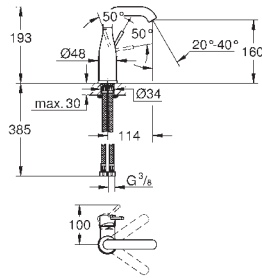

Ref. No. Colour EAN

24 176 001 Chrome 4005176698378

Essence
Basin mixer 1/2"
M-Size
monobloc installation
metal lever
28 mm ceramic cartridge
with **GROHE SilkMove**
with temperature limiter
GROHE Long-Life Shine durable sparkling sheen
GROHE Water Saving mousseur 5.7 l/min
GROHE AquaGuide adjustable mousseur
GROHE FastFixation Plus installation system
swivel spout with mousseur
and stop limiter
smooth body
flexible connection hoses
professional edition
replaces Essence basin mixer 23 463 001

24 176 KF1 phantom black 4005176782367