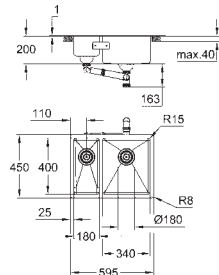

GROHE STAINLESS STEEL SINKS

Ref. No. Colour EAN

31 574 SD1 stainless steel 4005176607080

K700U

Stainless steel sink

model: K700U 60-S 54.4/44.4 1.0

mounting type: undermount, top mount or flush mount

material: stainless steel AISI 304 (V2A)

material thickness: 1 mm

GROHE Long-Life Shine finish

finish: satin finish

GROHE Whisper

min. cabinet size: 600 mm

dimensions: 550 x 450 mm

1 bowl: 500 x 400 x 200 mm

outer radius: R16 (undermount)/R3 (topmount), inner bowl radius: R15

GROHE FastFixation installation system

cut-out (undermount): 502 x 402 mm (R16)

cut-out (top mount): 535 x 435 mm

cut-out (flush mount): 535 x 435 mm (R3) (top step outer size: -551 x 451 -R8

deep -3.5 mm)

drainer: Ø 3.5"/90 mm basket strainer waste

accessories included: waste kit, basket strainer waste, mounting set

optional push to open excenter (40 986 SD0)

amount of fasteners included (top mount): 8

amount of fasteners included (undermount): 8

31 575 SD1 stainless steel 4005176607097

K700U

Stainless steel sink

model: K700U 80-S 76/45 1.5 lh

mounting type: undermount, top mount or flush mount

material: stainless steel AISI 304 (V2A)

material thickness: 1 mm

GROHE Long-Life Shine finish

finish: satin finish

GROHE Whisper

min. cabinet size: 800 mm

dimensions: 760 x 450 mm

1 bowl: 500 x 400 x 200 mm

0.5 bowl: 180 x 400 x 140 mm

outer radius: R16 (undermount)/R3 (topmount), inner bowl radius: R15

GROHE FastFixation installation system

sink mountable left

cut-out (undermount): 712 x 402 mm (R16)

cut-out (top mount): 745 x 435 mm (R3)

cut-out (flush mount): 745 x 435 mm (R3) (top step outer size: -761 x 451 -R8

deep -3.5 mm)

drainer: Ø 3.5"/90 mm basket strainer waste

accessories included: waste kit, basket strainer waste, mounting set

optional push to open excenter (40 986 SD0)