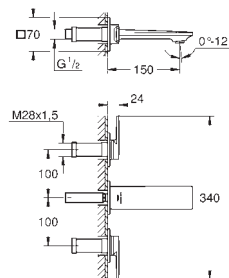

Ref. No.	Colour	EAN
20 189 002	Chrome	4005176499784
20 189 GN2	brushed cool sunrise	4005176499821
20 189 DL2	brushed warm sunset	4005176499845
20 189 A02	hard graphite	4005176499852

Allure
Three-hole basin mixer 1/2"
S-Size
wall mounted, with lever handles
without concealed body
set for final installation for 29 025 000
valves hot/cold
with headparts 1/2" - 90°
GROHE Long-Life Shine durable sparkling sheen
GROHE Water Saving 5.7 l/min. flow limiter
Precision Control with haptic click feedback (optional)
GROHE AquaGuide adjustable slim air mousseur
projection 150 mm

Ref. No.	Colour	EAN
20 193 002	Chrome	4005176499883
20 193 GN2	brushed cool sunrise	4005176499920
20 193 DL2	brushed warm sunset	4005176499944
20 193 A02	hard graphite	4005176499951

29 025 002
Rough-in set for 3-hole basin mixer