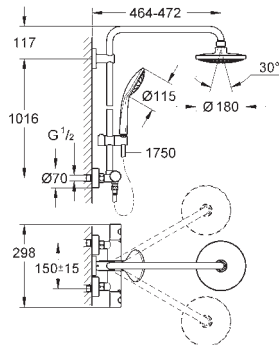

Euphoria System 180
Shower system with thermostat for wall mounting
Consisting of:
horizontal swivable 450 mm projection shower arm
exposed thermostatic shower
with Aquadimmer function
allows change between:
head shower Euphoria Cosmopolitan 180 (27 491 000), Rain spray pattern
with ball joint, rotation angle $\pm 15^\circ$
hand shower Euphoria 110 Massage
(27 221 000)
adjustable height via gliding element
Silverflex shower hose 1750 mm (28 388 000)
GROHE TurboStat compact cartridge
with wax thermoelement
GROHE SafeStop safety button at 38°C
(calibration required)
GROHE SafeStop Plus optional temperature limiter at 43°C included
GROHE DreamSpray perfect spray pattern
GROHE Long-Life Shine durable sparkling sheen
SpeedClean anti-limescale system
Inner WaterGuide for a longer life
TwistStop preventing the hose from twisting
minimum flow rate 7 l/min.
optional upgrade: **GROHE EasyReach** tray (26 362)