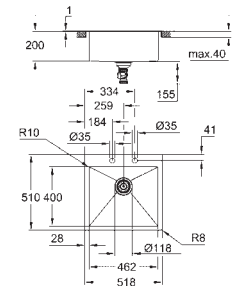

GROHE STAINLESS STEEL SINKS

Ref. No. Colour EAN

31 582 SD1 stainless steel 4005176607158

K1000

Stainless Steel Sink with Drainer

model: K1000 80-S 116/52 1.0 rh
mounting type: top mount or flush mount
material: stainless steel AISI 304 (V2A)
material thickness: 1.2 mm

GROHE Long-Life Shine finish
finish: satin finish

GROHE Whisper

min. cabinet size: 800 mm
dimensions: 1160 x 520 mm
1 bowl: 710 x 400 mm

outer radius: R3, inner bowl radius: R10

GROHE FastFixation installation system

sink mountable right

cut-out (top mount): 1145 x 505 mm (R3)

cut-out (flush mount): 1145 x 505 mm (R3) (top step outer size: -1161 x 521 -R8 deep -3.5 mm)

waste: $\varnothing$ 3.5"/90 mm waste strainer with automatic waste fitting

accessories included: automatic waste fitting with rotary handle,

waste kit, basket strainer waste, mounting set

optional push to open excenter (40 986 SD0)

amount of fasteners included (top mount): 10

31 581 SD1 stainless steel 4005176607141

K1000

Stainless Steel Sink with Drainer

model: K1000 80-S 116/52 1.0 lh
mounting type: top mount or flush mount
material: stainless steel AISI 304 (V2A)
material thickness: 1.2 mm

GROHE Long-Life Shine finish
finish: satin finish

GROHE Whisper

min. cabinet size: 800 mm
dimensions: 1160 x 520 mm
1 bowl: 710 x 400 mm

outer radius: R3, inner bowl radius: R10

GROHE FastFixation installation system

sink mountable left

cut-out (top mount): 1145 x 505 mm (R3)

cut-out (flush mount): 1145 x 505 mm (R3) (top step outer size: -1161 x 521 -R8 deep -3.5 mm)

waste: $\varnothing$ 3.5"/90 mm waste strainer with automatic waste fitting

accessories included: automatic waste fitting with rotary handle,

waste kit, basket strainer waste, mounting set

optional push to open excenter (40 986 SD0)

amount of fasteners included (top mount): 10