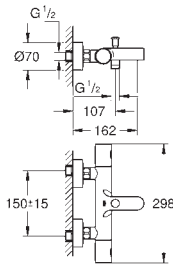

Grohtherm 800 Cosmopolitan
Thermostatic bath/shower mixer 1/2"
wall mounted
GROHE Long-Life Shine durable sparkling sheen
GROHE MetalGrip ergonomically shaped metal handles
GROHE SafeStop safety button at 38°C
(calibration required)
GROHE SafeStop Plus optional temperature limiter at 43°C included
GROHE TurboStat compact cartridge
with wax thermoelement
integrated mixed water shut off
automatic diverter: bath/shower
volume handle with **GROHE EcoButton**
(economy button with individually
adjustable economy stop)
ceramic headpart 1/2", 180°
shower bottom outlet 1/2"
mousseur
built-in non return valves
dirt strainers
protected against backflow
S-unions
metal escutcheon
GROHE Water Saving - Less water, perfect flow

32 212 001 Chrome 4005176889035