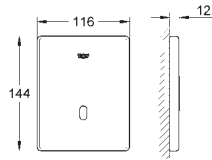

GROHE BLUETOOTH MONITORING

Ref. No. Colour EAN

37 503 000 Chrome 4005176320507

**Tectron Skate Bluetooth
Infra-red electronic for Urinal
for Rapido U 37 338 000**

with transformer 100-240 V AC, 50-60 Hz, 6.75 V DC
with infrared sensor and Bluetooth module for bi-directional communication for
monitoring, configuration and service purpose

GROHE Long-Life Shine finish

flow pressure min 0.5 bar
operating pressure max 10 bar
with Bluetooth 4.0* for wireless data communication

Bluetooth transmitter frequency: 2.4 GHz

for Apple** and Android devices

Bluetooth range (max. 10 m) varies depending on materials used and walls
between transmitter and receiver

monitoring

password protected products

app detects all Bluetooth products in range

auto flush cycles and timing last auto flush

usage per day over 30 days

configuration

detection range and shut off delay

auto flush

cleaning mode

2 on/off timers

identification by name

service

send and save 3 profiles

reset to factory or user settings

CE approved

hard and software version

Mobile devices and GROHE IR Remote App*** are not included in delivery and
have to be ordered separately via an authorised Apple store/store/iTunes or Google
Play store.

* The Bluetooth word mark and logos are registered trademarks owned by
Bluetooth SIG, Inc. and any use of such marks by Grohe AG is under license.
Other trademarks and trade names are those of their respective owners.

** Apple, the Apple logo, iPod, iPod Touch, iPhone and iTunes are trademarks of
Apple Inc., registered in the U.S. and other countries. Apple is not responsible for
the function of this device or its compliance with safety and regulatory standards

*** Available for free via iTunes app or Google Play store.

37 338 000

4005176837920