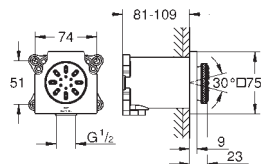

Rainshower Aqua
Body spray cube 2 spray
spray pattern:
PureRain, ActiveJet
including concealed body and compound seal
75 x 75 mm
pivoting range ± 15° rotatable
connection thread 1/2"
throw distance 600 mm
GROHE Water Saving 3.3 l/min flow limiter
GROHE DreamSpray perfect spray pattern
GROHE Long-Life Shine durable sparkling sheen
SpeedClean anti-limescale system
min. recommended pressure 1.0 bar
not suitable for instantaneous heater