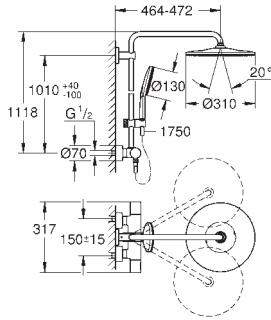

GROHE RAINSHOWER SMARTACTIVE SYSTEM

Ref. No. Colour EAN

22 119 KF0 phantom black 4005176782510

Rainshower SmartActive 310
Shower system with thermostat for wall mounting
Consisting of:
horizontal swivable 450 mm projection shower arm
exposed thermostatic shower
with Aquadimmer function
allows change between:
head shower Rainshower Mono 310
with ball joint
rotation angle $\pm 15^\circ$
hand shower Rainshower SmartActive 130 (22 127 KF0)
adjustable height via gliding element
including performance grip
Silverflex shower hose 1750 mm (28 388 000)
GROHE TurboStat compact cartridge
with wax thermoelement
GROHE SafeStop safety button at 38°C
(calibration required)
GROHE SafeStop Plus optional temperature limiter at 43°C included
GROHE CoolTouch prevents scalding on hot surfaces
GROHE DreamSpray perfect spray pattern
GROHE SmartTip showering spray selection via push of a ring
GROHE Long-Life Shine finish
GROHE Water Saving 9,5 l/min flow limiter
GROHE FastFixation upper bracket adjustable
SpeedClean anti-limescale system
suitable for instantaneous heaters from 18 kW/h
minimum flow rate 7 l/min.

26 649 000 Chrome 4005176533037