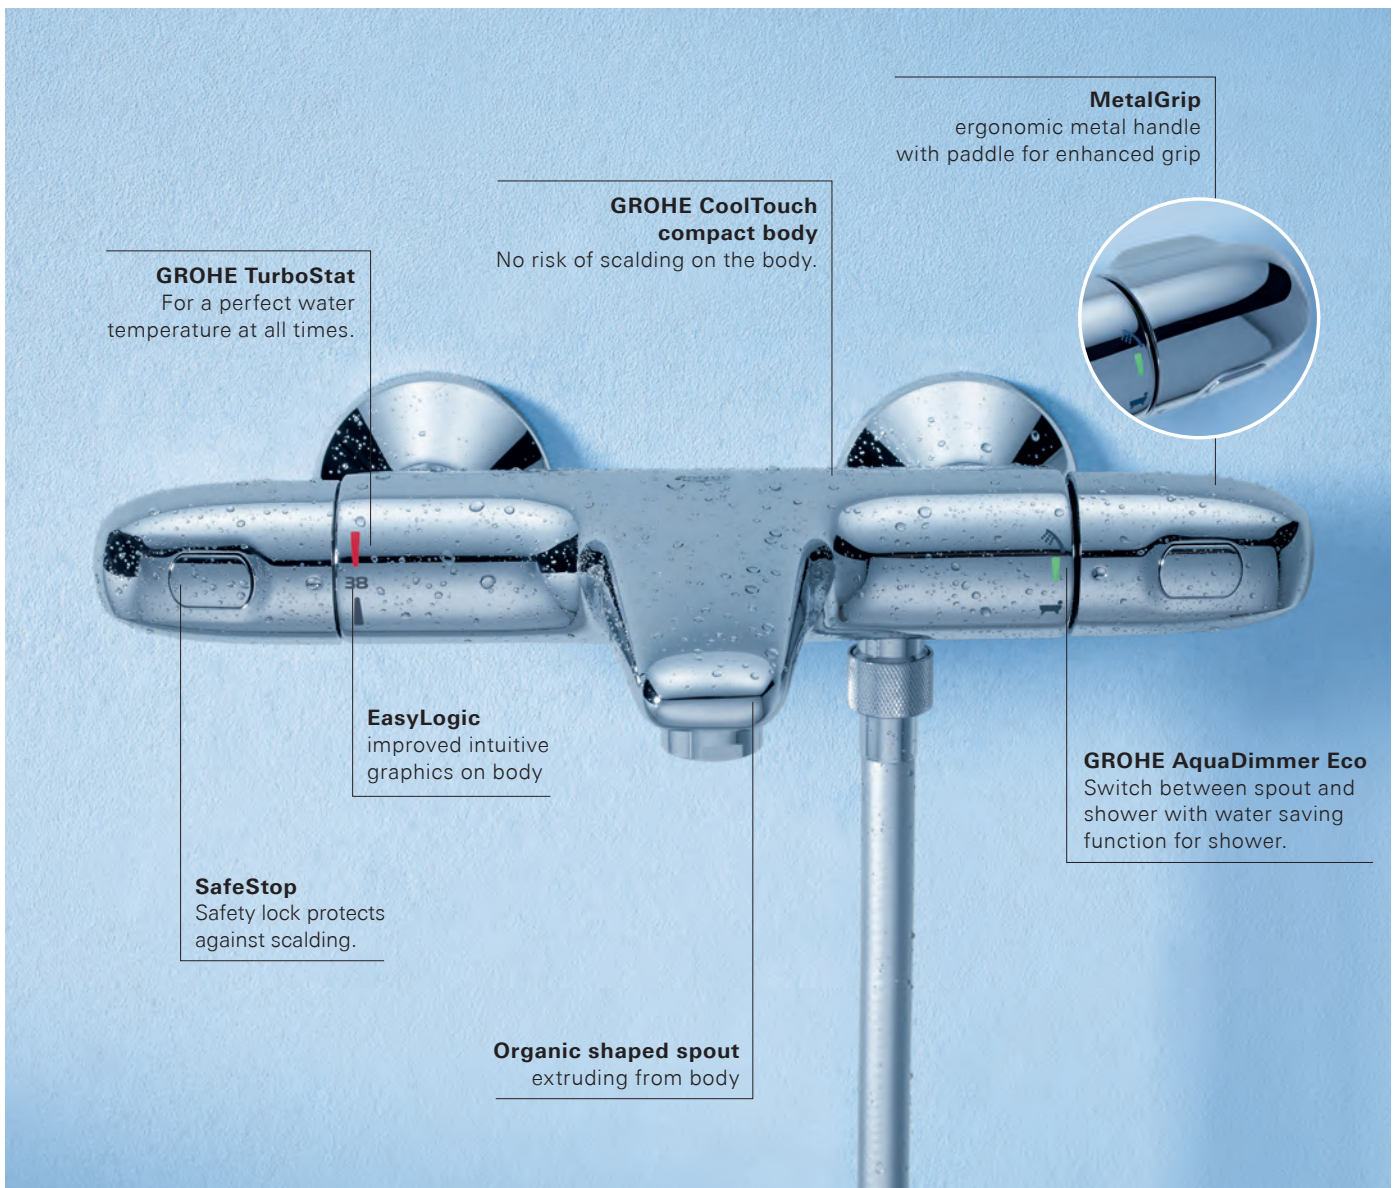

GROHTHERM 1000

ULTIMATE COMFORT WITH GROHE COOLTOUCH.

Enjoy taking a refreshing shower more than ever before. The Grohtherm 1000 with contemporary design offers a GROHE CoolTouch compact body, ergonomically shaped metal handles, GROHE TurboStat technology and water-saving eco functions.