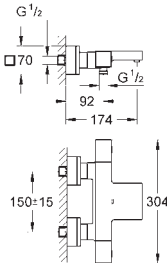

Grohtherm Cube
Thermostatic bath/shower mixer 1/2"
wall mounted
GROHE Long-Life Shine durable sparkling sheen
GROHE SafeStop safety button at 38°C
(calibration required)
GROHE SafeStop Plus optional temperature limiter at 43°C included
GROHE TurboStat compact cartridge
with wax thermoelement
integrated mixed water shut off
GROHE AquaDimmer Eco with multiple function:
- integrated **GROHE EcoButton**
(economy button with economy stop for shower)
- flow control
- diverter: bath/shower
shower bottom outlet 1/2"
GROHE XL Waterfall
flow straightener
built-in non return valves
dirt strainers
protected against backflow
covered S-unions
GROHE Water Saving - Less water, perfect flow

34 508 000 Chrome 4005176941795