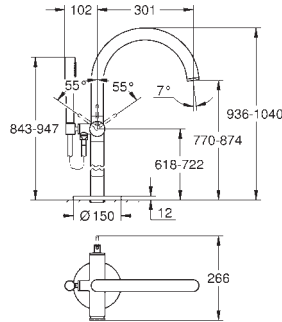

Ref. No.	Colour	EAN
24 368 000	Chrome	4005176761102
24 368 DC0	supersteel	4005176761133
24 368 EN0	brushed nickel	4005176761140
24 368 GL0	cool sunrise	4005176761157
24 368 DA0	warm sunset	4005176761126
24 368 AL0	brushed hard graphite	4005176761119

Atrio
Single-lever bath mixer, floor mounted
set for final installation for 45 984 001
without roughing-in-set
GROHE SilkMove 35 mm ceramic cartridge
with temperature limiter
GROHE Long-Life Shine durable sparkling sheen
automatic diverter: bath/shower
spout with mousseur
projection 301 mm
integrated non-return valve
in the shower outlet 1/2"
with shower holder
hand shower Rainshower Aqua Stick (26 866)
Silverflex shower hose 1250 mm
protected against backflow

45 984 001		4005176992056
Rough-in set 1/2" for floor-mounted mixers/spouts