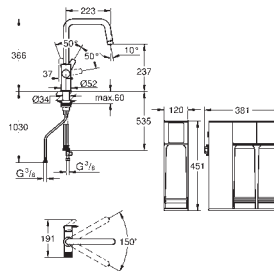

GROHE Blue Pure Eurosmart Starter kit with reverse osmosis mineralization filter
Consisting of:
GROHE Blue single-lever sink mixer with filter function
monobloc installation
U spout
separate handle for filtered water
28 mm ceramic cartridge
with **GROHE SilkMove**
swivel tubular spout
swivel area 150°
separate inner water ways for filtered
and non-filtered water
flexible connection hoses
GROHE Blue reverse osmosis mineralization system
reverse osmosis filter membrane for pure and safe water
significant removal of chemicals, hormones and microorganisms
mineralization filter enriches drinking water with magnesium and silicate for
premium taste
flow rate 1.5 l/min
salt rejection more than 97%
efficiency rate min. 50%
feed water pressure 1.00 - 4.00 bar
standard IEC connector with EU plug, power supply 230V / 50 Hz
no water storage tank required
membrane lifetime one year
connection set