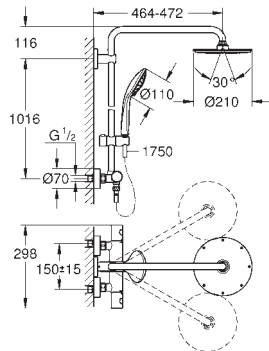

Euphoria System 210
Shower system with thermostat for wall mounting
horizontal swivable 450 mm projection shower arm
exposed thermostatic shower
with Aquadimmer function
allows change between:
metal head shower Rainshower Cosmopolitan 210 (28 368 000)
Rain spray pattern
with ball joint
rotation angle $\pm 15^\circ$
hand shower Euphoria 110 Massage
(27 221 000)
adjustable height via gliding element
Silverflex shower hose 1750 mm (28 388 000)
GROHE TurboStat compact cartridge
with wax thermoelement
GROHE SafeStop safety button at 38°C
(calibration required)
GROHE SafeStop Plus optional temperature limiter at 43°C included
GROHE DreamSpray perfect spray pattern
GROHE Long-Life Shine durable sparkling sheen
SpeedClean anti-limescale system
Inner WaterGuide for a longer life
TwistStop preventing the hose from twisting
GROHE MetalGrip ergonomically shaped metal handles
minimum flow rate 7 l/min.
optional upgrade: **GROHE EasyReach** tray (26 362)