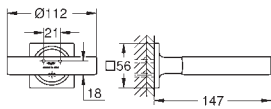

40 963 001	Chrome	4005176530913
	40 963 GN1	brushed cool sunrise	4005176530951
	40 963 DL1	brushed warm sunset	4005176530975
	40 963 A01	hard graphite	4005176530982
	Allure Glass/soap dish holder for soap dish 40 883 00 or hair dryer inlet 40 964 001 (please order separately) material: metal concealed fastening GROHE Long-Life Shine durable sparkling sheen