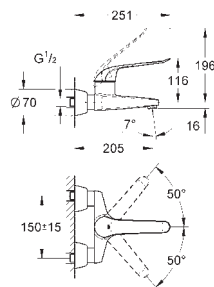

GROHE EUROECO SPECIAL

Ref. No. Colour EAN

32 778 000 Chrome 4005176871788

Euroeco Special
Basin mixer 1/2"
wall mounted
GROHE Long-Life Shine durable sparkling sheen
GROHE SilkMove 46 mm ceramic cartridge
GROHE Water Saving - Less water, perfect flow
adjustable flow rate limiter
adjustable temperature limiter
adjustable minimum flow rate 2.5 l/min
laminar flow straightener 9 l/min
cast spout
projection 205 mm
metal lever
lever length 170 mm
S-unions

32 779 000 Chrome 4005176871795
ditto, with lockable S unions, projection 221 mm

32 770 000 Chrome 4005176871702