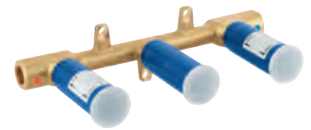

Two-handle basin mixer
concealed body, 1/2"
for 3-hole basin mixer
wall installation
without finishing trim set
DR-brass
installation device
allows for waterproofing of wall construction surrounding the concealed body
with sealing sleeve