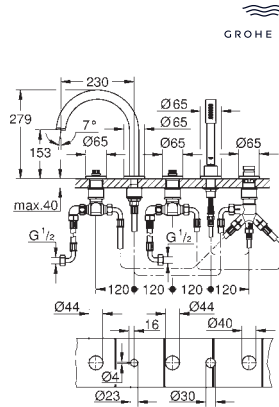

GROHE SPA

GROHE ATRIO PRIVATE COLLECTION

Ref. No.	Colour	EAN
25 224 000	Chrome	4005176508950
25 224 DC0	supersteel	4005176508851
25 224 GL0	cool sunrise	4005176508790
25 224 DA0	warm sunset	4005176508875
25 224 AL0	brushed hard graphite	4005176508912

Atrio Private Collection 5-hole bath/shower combination

ceramic headparts 1/2", 90°

GROHE Long-Life Shine durable sparkling sheen

Consisting of:

pre-assembled spout fixing

for stick handles

to be combined with stick sets 48 464, 48 465 or 48 651, please order separately

bath spout with mousseur and diverter bath/shower

hand shower 6.6 l/min

shower hose 2000 mm

flexible connection hoses

connection for shower hose

protected against backflow

can be used with 29 037 002

Ref. No.	Colour	EAN
48 464 000	supersteel	4005176523854
48 464 DC0	supersteel	4005176788529
48 464 GL0	cool sunrise	4005176788536
48 464 DA0	warm sunset	4005176788543
48 464 AL0	brushed hard graphite	4005176788550

Atrio Private Collection

Sticks made from **White Attica Caesarstone** material

can be combined with Atrio Private Collection:

tub filler 25 224

bath mixer 25 227

Two different sets of caps included. One set with

„H“ and „C“ marking, one set without marking.

Caesarstone is a quartz composite material. Structures and textures on the surface may vary and are unique.

Ref. No.	Colour	EAN
48 465 000	supersteel	4005176523861
48 465 DC0	supersteel	4005176788567
48 465 GL0	cool sunrise	4005176788574
48 465 DA0	warm sunset	4005176788581
48 465 AL0	brushed hard graphite	4005176788598

Atrio Private Collection

Sticks made from **Vanilla Noir Caesarstone** material

can be combined with Atrio Private Collection:

tub filler 25 224

bath mixer 25 227

Two different sets of caps included. One set with

„H“ and „C“ marking, one set without marking.

Caesarstone is a quartz composite material. Structures and textures on the surface may vary and are unique.