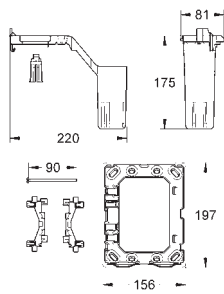

38 796 000 **4005176857034**

GROHE Fresh
Dual flush valve set
for GROHE flushing cistern GD 2 with pneumatic
discharge valve and regular inspection shaft
not suitable for flush plates with
wood or glass or metal surface or new small flush plates
fixing frame with opening function
for chlorine-free tablets only
for all GROHE wall plates
156 x 197 mm