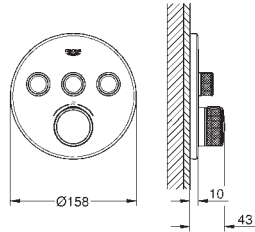

GROHE GROHTHERM SMARTCONTROL

Ref. No.	Colour	EAN
29 508 KF0	phantom black	4005176782541

Grotherm SmartControl
Thermostat for concealed installation with 3 valves
set for final installation for
GROHE Rapido SmartBox 35 600/35 604
metal wall escutcheon with **GROHE FastFixation** (covered escutcheon
and shaft sealing, covered fixing), retroactively 6° adjustable
GROHE Long-Life Shine finish
GROHE SmartControl push for ON-OFF, turn for volume adjustment from
GROHE Water Saving to full flow
exchangeable symbols
GROHE TurboStat compact cartridge
with wax thermoelement
GROHE ProGrip with knurl structure
GROHE SafeStop safety button at 38°C
(calibration required)
GROHE SafeStop Plus optional temperature limiter at 43°C or 46°C included
built-in non return valve
and dirt strainers
multiple outlets can be run simultaneously
without roughing-in-set
flow performance:
outlet A = 23 l/min
outlet B = 27 l/min
outlet C = 23 l/min
outlet A + B = 33 l/min
outlet A + B + C = 36 l/min

35 604 000		4005176698774
GROHE Rapido SmartBox universal rough-in box for concealed installation