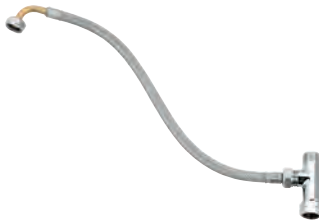

Grohtherm Micro
Connection set
for Grohtherm Micro (34 487 000)
Consisting of:
union nut 3/8"
T-unit
2 outlets 3/8" male thread
flexible connection hose
GROHE Long-Life Shine durable sparkling sheen

COMMERCIAL
FITTINGS