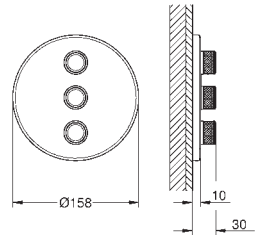

29 122 000	Chrome	4005176412288
29 122 DC0	supersteel	4005176455117
29 122 BE0	polished nickel	4005176493232
29 122 EN0	brushed nickel	4005176413728
29 122 GL0	cool sunrise	4005176515194
29 122 GN0	brushed cool sunrise	4005176515200
29 122 DA0	warm sunset	4005176515217
29 122 DL0	brushed warm sunset	4005176515224
29 122 A00	hard graphite	4005176515231
29 122 AL0	brushed hard graphite	4005176455124

Grotherm SmartControl
Triple volume control trim
set for final installation for
GROHE Rapido SmartBox 35 600/35 604/35 601
metal wall escutcheon with **GROHE FastFixation** (covered escutcheon
and shaft sealing, covered fixing), retroactively 6° adjustable
10 mm thin profile escutcheon
GROHE Long-Life Shine durable sparkling sheen
GROHE SmartControl push for ON-OFF, turn for volume adjustment from
GROHE Water Saving to full flow
exchangeable symbols
GROHE ProGrip with knurl structure
multiple outlets can be run simultaneously
without roughing-in-set
flow performance:
outlet D = 28 l/min
outlet E = 28 l/min
outlet A = 28 l/min
outlet D+E+A = 65 l/min

35 604 000		4005176698774
GROHE Rapido SmartBox universal rough-in box for concealed installation