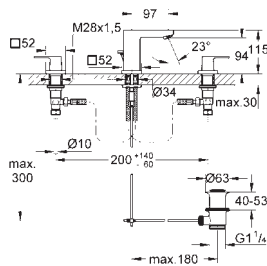

Eurocube
Three-hole basin mixer 1/2" S-Size
metal lever
ceramic headparts 1/2", 90°
GROHE Long-Life Shine durable sparkling sheen
GROHE FastFixation Plus installation system
spout with mousseur
pop-up waste set 1 1/4"
pressure-proof, flexible connection hoses
between spout and side valves
union nut 1/2" x 10.5 mm

19 895 000 Chrome 4005176901072
19 895 AL0 brushed hard graphite 4005176585494