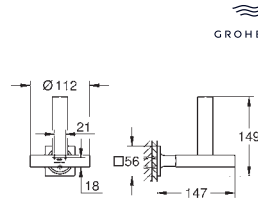

GROHE SPA

GROHE
ALLURE

SPA BATH
TAPS

Ref. No.	Colour	EAN
40 956 001	Chrome	4005176532146
40 956 GN1	brushed cool sunrise	4005176532184
40 956 DL1	brushed warm sunset	4005176532207
40 956 A01	hard graphite	4005176532214

Allure
Spare toilet paper holder
without cover
material: metal
concealed fastening
GROHE Long-Life Shine durable sparkling sheen