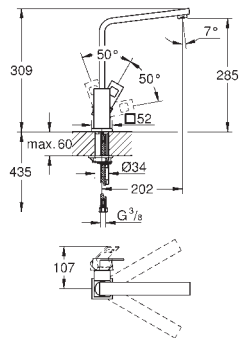

31 255 000 Chrome 4005176901416
31 255 DC0 supersteel 4005176994319

Eurocube
Single-lever sink mixer 1/2"
high spout
monobloc installation
GROHE Long-Life Shine finish
28 mm ceramic cartridge
with **GROHE SilkMove**
mousseur
swivel cast spout
swivel area 90°
flexible connection hoses
rapid installation system

KITCHEN
FITTINGS