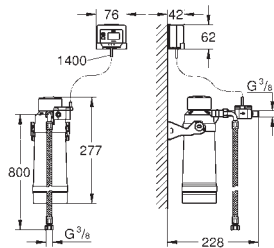

GROHE Blue

S-size filter starter set

Consisting of:

GROHE Blue filter head

GROHE Blue S-Size filter for water hardness reduction and premium taste

Capacity 600 L at 20° dKH

flow meter for filter lifetime measurement including 2 x AA batteries

compatible with GROHE Blue Pure single faucets and GROHE Red water systems

40 875 000 Chrome 4005176745195