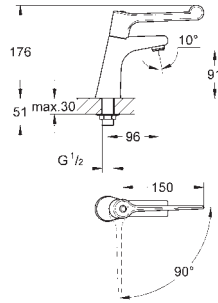

GROHE HOSPITA

| Ref. No. | Colour | EAN |
|------------|--------|---------------|
| 30 978 000 | Chrome | 4005176098918 |

Hospita
Sink pillar tap, 1/2"
red/blue markers
GROHE Long-Life Shine durable sparkling sheen