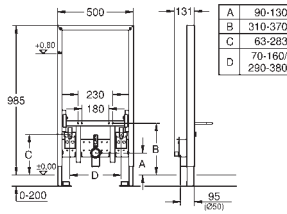

GROHE RAPID SL FOR WASH BASIN AND BIDET

Ref. No.   Colour   EAN

38 545 000   **4005176291272**

Rapid SL
Element for bidet, 1.00 m installation height
for on-the-wall installations or studded walls
height adjustable fitting connections

Includes:
bidet fixing bolts
HT-outlet bend Ø 50 mm
seal Ø 32 mm
2 fitting connections DN 15
fixing material for bidet
for on-the-wall installation please order wall brackets 38 558 00M (sold separately)