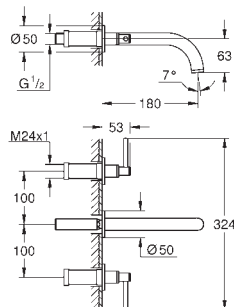

Ref. No.	Colour	EAN
20 662 000	Chrome	4005176763168
20 662 DC0	supersteel	4005176763205
20 662 GL0	cool sunrise	4005176763212
20 662 DA0	warm sunset	4005176763199
20 662 AL0	brushed hard graphite	4005176763182

Atrio Three-hole basin mixer 1/2" S-Size
wall mounted
set for final installation for 29 025 002
without concealed body
valves hot/cold
with headparts 1/2" - 90°
GROHE Long-Life Shine durable sparkling sheen
GROHE EcoJoy 5.7 l/min laminar mousseur
centre distance 200 mm
projection 180 mm
with lever handles
Two different sets of caps included. One set with „H“ and „C“ marking, one set without marking.