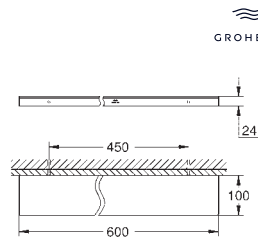

Ref. No.	Colour	EAN
40 965 001	Chrome	4005176531125
40 965 GN1	brushed cool sunrise	4005176531163
40 965 DL1	brushed warm sunset	4005176531187
40 965 A01	hard graphite	4005176531194

Allure
Shelf
wall mounted
material: glass / metal
concealed fastening
width 600 mm
depth 100 mm
GROHE Long-Life Shine durable sparkling sheen