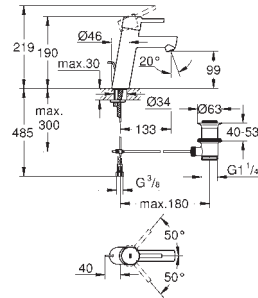

GROHE CONCETTO

Ref. No. Colour EAN

23 450 001 Chrome 4005176998775

Concetto
Basin mixer 1/2"
M-Size
monobloc installation
metal lever
28 mm ceramic cartridge
with **GROHE SilkMove**
with temperature limiter
GROHE Long-Life Shine durable sparkling sheen
GROHE Water Saving SpeedClean mousseur 5.7 l/min
GROHE FastFixation installation system
pop-up waste set 1 1/4"
flexible connection hoses