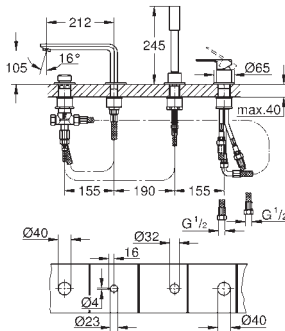

19 577 001 Chrome 4005176409233
19 577 DC1 supersteel 4005176412820
19 577 EN1 brushed nickel 4005176413018
19 577 AL1 brushed hard graphite 4005176586224
Lineare
4-hole single-lever bath combination
GROHE SilkMove 35 mm ceramic cartridge
with temperature limiter
GROHE Long-Life Shine durable sparkling sheen
pre-assembled spout fixing
single lever mixer operating element
metal lever
bath inlet with mousseur
diverter bath/shower
hand shower Sena Stick (26 465)
metal shower hose 2000 mm (always chrome for any colour of the set)
flexible connection hoses
connection for shower hose
protected against backflow
for use with 29 037 000