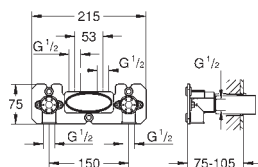

Concealed body for exposed/concealed variants
wall mounted
2 outlets 1/2"
installation depth 75-105 mm
flushing plug
wall sealing
installation device