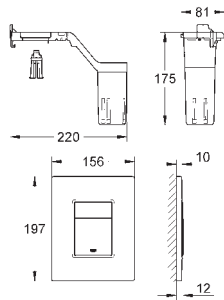

GROHE FRESH

Ref. No. Colour EAN

38 805 000 **Chrome** **4005176865596**

Skate Cosmopolitan Set Fresh
Flush plate
for dual flush or start & stop actuation
with **GROHE Fresh**
fixing frame with opening function
for chlorine-free tablets only
for pneumatic drop valve AV1
for vertical and horizontal installation
GROHE Long-Life Shine durable sparkling sheen
GROHE Water Saving - Less water, perfect flow
for combination with Rapid SL 1.13 m with GD 2 cistern
for use with Rapid SLX please order shaft 66 791 000 (sold separately)