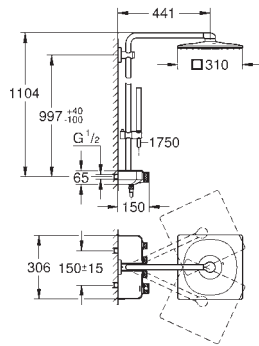

GROHE EUPHORIA SMARTCONTROL SYSTEM

Ref. No.	Colour	EAN
26 508 000	Chrome	4005176457593
26 508 LS0	moon white	4005176457616
26 508 DC0	supersteel	4005176526367
26 508 GN0	brushed cool sunrise	4005176557569
26 508 DL0	brushed warm sunset	4005176557538
26 508 A00	hard graphite	4005176557491
26 508 AL0	brushed hard graphite	4005176557507

Euphoria SmartControl System 310 Cube Duo Shower system with thermostat for wall mounting

Consisting of:
horizontal 450 mm shower arm
upper bracket adjustable for minimal adaption to existing drilling holes
exposed SmartControl thermostat
allows change between:
head shower Rainshower SmartActive 310 Cube
2 spray patterns:
GROHE PureRain, ActiveRain
hand shower Euphoria Cube (27 699 000) 9.5 l/min.
adjustable height via gliding element
Silverflex shower hose 1750 mm (28 388 000)
GROHE DreamSpray perfect spray pattern
GROHE CoolTouch prevents scalding on hot surfaces
GROHE TurboStat compact cartridge
with wax thermoelement
GROHE ProGrip with knurl structure
GROHE Water Saving - Less water, perfect flow
GROHE Long-Life Shine durable sparkling sheen
- GROHE SafeStop at 38°C
GROHE SafeStop Plus optional temperature limiter at 43°C included
GROHE SmartControl push for ON-OFF, turn for volume adjustment from
GROHE Water Saving to full flow
integrated **GROHE EasyReach** shower tray
SpeedClean anti-limescale system
Inner WaterGuide for a longer life
TwistStop preventing the hose from twisting
suitable for instantaneous heaters from 18 kW/h
minimum flow rate 7 l/min.