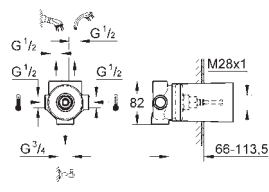

29 033 000		4005176845338
	5-way diverter concealed body wall installation with ceramic sealing disks connection cold and hot 1/2" 2 outlets 1/2" 1 bath outlet 3/4" installation depth adjustable 66 - 113 mm DR-brass