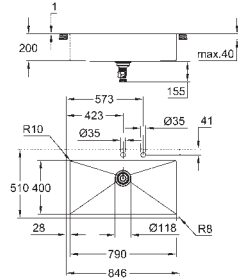

GROHE STAINLESS STEEL SINKS

Ref. No. Colour EAN

31 584 SD1 stainless steel 4005176607172

K800

Stainless steel sink

model: K800 90-S 84.6/51 1.0

mounting type: top mount or flush mount

material: stainless steel AISI 304 (V2A)

material thickness: 1 mm

GROHE Long-Life Shine finish

finish: satin finish

GROHE Whisper

min. cabinet size: 900 mm

dimensions: 846 x 510 mm

1 bowl: 790 x 400 x 200 mm

outer radius: R3, inner bowl radius: R10

GROHE FastFixation installation system

cut-out (top mount): 831 x 495 mm (R3)

cut-out (flush mount): 831 x 495 mm (R3) (top step outer size: -847 x 511 -R8

deep -3.5 mm)

waste: Ø 3.5"/90 mm waste strainer with automatic waste fitting

accessories included: automatic waste fitting with rotary handle,

waste kit, basket strainer waste, mounting set

optional push to open excenter (40 986 SD0)

amount of fasteners included (top mount): 10

31 585 SD1 stainless steel 4005176607189

K800

Stainless steel sink

model: K800 120-S 102.4/51 2.0

mounting type: top mount or flush mount

material: stainless steel AISI 304 (V2A)

material thickness: 1 mm

GROHE Long-Life Shine finish

finish: satin finish

GROHE Whisper

min. cabinet size: 1200 mm

dimensions: 1024 x 510 mm

1 bowl: 462 x 400 x 200 mm

2 bowl: 462 x 400 x 200 mm

outer radius: R3, inner bowl radius: R10

GROHE FastFixation installation system

cut-out (top mount): 1009 x 495 mm (R3)

cut-out (flush mount): 1009 x 495 mm (R3) (top step outer size: -1025 x 511 -R8

deep -3.5 mm)

waste: Ø 3.5"/90 mm waste strainer with automatic waste fitting

accessories included: automatic waste fitting with rotary handle,

waste kit, basket strainer waste, mounting set

optional push to open excenter (40 986 SD0)

amount of fasteners included (top mount): 12