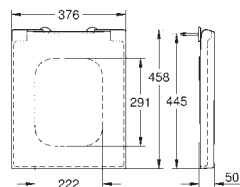

39 488 000 alpine white **4005176442735**
Cube Ceramic
WC seat soft close
 with lid
 quick release function
 detachable
 material: Duroplast
 including fixation set
 stainless steel hinges
 easy fixation from above
 weight bearing capacity 150 kg
 compatible with all Cube Ceramic bowls