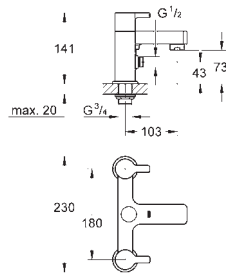

25 113 000 Chrome 4005176881862
Lineare
Two-handed Bath/Shower mixer 1/2"
deck mounted
metal handles
GROHE Long-Life headpart 3/4"
automatic diverter: bath/shower
integrated non-return valves in the
shower outlet 1/2"
recommended pressure 0.2-5.0 bar
GROHE Long-Life Shine durable sparkling sheen