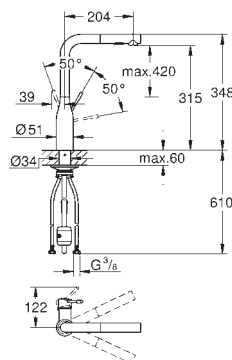

30 504 000	Chrome	4005176695704
30 504 DC0	supersteel	4005176720130
30 504 GL0	cool sunrise	4005176720154
30 504 GN0	brushed cool sunrise	4005176720161
30 504 DA0	warm sunset	4005176720123
30 504 DL0	brushed warm sunset	4005176720147
30 504 A00	hard graphite	4005176720109
30 504 AL0	brushed hard graphite	4005176720116

Essence
Single-lever sink mixer 1/2"
high spout
monobloc installation
GROHE Long-Life Shine durable sparkling sheen
28 mm ceramic cartridge
with **GROHE SilkMove**
flow strainer
pull-out dual spray control - switches between regular flow and spray
diverter: laminar spray/SpeedClean shower jet
automatic return to laminar spray
metal spray
swivel tubular spout
swivel area 360°
integrated non-return valve
protected against backflow
flexible connection hoses
metal fixation set
integrated temperature limiter
professional edition
replaces Essence sink mixer 30 270 xx0