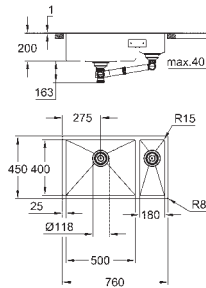

31 576 SD1 stainless steel 4005176607103

K700U

Stainless steel sink

model: K700U 60-S 59.5/45 1.5 rh

mounting type: undermount, top mount or flush mount

material: stainless steel AISI 304 (V2A)

material thickness: 1 mm

GROHE Long-Life Shine finish

finish: satin finish

GROHE Whisper

min. cabinet size: 600 mm

dimensions: 595 x 450 mm

1 bowl: 340 x 400 x 200 mm

0.5 bowl: 180 x 400 x 140 mm

outer radius: R16 (undermount)/R3 (topmount), inner bowl radius: R15

GROHE FastFixation installation system

sink mountable right

cut-out (undermount): 547 x 402 mm (R16)

cut-out (top mount): 580 x 435 mm (R3)

cut-out (flush mount): 580 x 435 mm (R3) (top step outer size: -596 x 451 -R8

deep -3.5 mm)

drainer: Ø 3.5"/90 mm basket strainer waste

accessories included: waste kit, basket strainer waste, mounting set

optional push to open excenter (40 986 SD0)

amount of fasteners included (top mount): 8

amount of fasteners included (undermount): 8