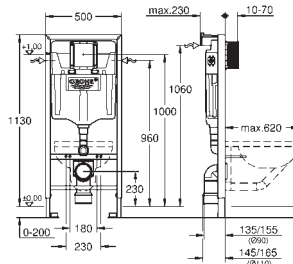

Rapid SL

Element for WC, 1.13 m installation height with flushing cistern GD 2 , 6 l - 9 l

for dry-cladding, completely pre-assembled

with fixed connections

quick adjustment, lockable

fixing material

TÜV approved

2 WC fixing bolts

fixing device for ceramic

WC ceramics with small bearing area (< 205 mm) require

additional accessory 38 779 000

distance of fixing bolts 180/230 mm

outlet bend Ø 90 mm

depth adjustable

reducer Ø 90/110 mm

inlet and outlet connecting set

flushing cistern GD 2, 6 - 9 l, containing following features:

factory set 6 l and 3 l

pneumatic discharge valve offering 2 modes of

operation: dual flush or single flush

water supply from left/right or back

low noise (group I acc. to

German Noise Specification)

Insulated against condensation

1/2" water supply connection including integrated

angle valve and push fit flexible hose union

no tools required for the installation

of the inspection shaft incl. protection

during construction phase

inspection shaft for vertical or horizontal use

allows for flush plate to be installed vertically or horizontally.

including wall brackets 38 558 00M for on-the-wall installation including WC set for noise protection (37 131 000) for mounting of small flush plates please order revision shaft 40 911 000 (sold separately)