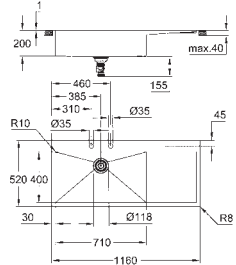

31 583 SD1 stainless steel 4005176607165

K800

Stainless steel sink

model: K800 60-S 51.8/51 1.0
mounting type: top mount or flush mount
material: stainless steel AISI 304 (V2A)
material thickness: 1 mm

GROHE Long-Life Shine finish
finish: satin finish

GROHE Whisper

min. cabinet size: 600 mm
dimensions: 518 x 510 mm
1 bowl: 462 x 400 x 200 mm

outer radius: R3, inner bowl radius: R10

GROHE FastFixation installation system

cut-out (top mount): 503 x 495 mm (R3)

cut-out (flush mount): 503 x 495 mm (R3) (top step outer size: -519 x 511 -R8 deep -3.5 mm)

waste: $\varnothing$ 3.5"/90 mm waste strainer with automatic waste fitting

accessories included: automatic waste fitting with rotary handle,

waste kit, basket strainer waste, mounting set

optional push to open excenter (40 986 SD0)

amount of fasteners included (top mount): 8