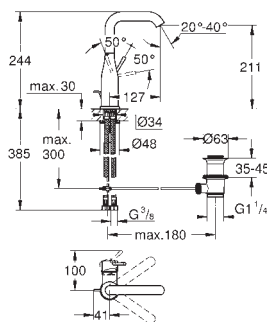

Essence
Single-lever basin mixer 1/2"
L-Size
monobloc installation
metal lever
28 mm ceramic cartridge
with **GROHE SilkMove**
with temperature limiter
GROHE Long-Life Shine durable sparkling sheen
GROHE Water Saving mousseur 5.7 l/min
GROHE AquaGuide adjustable mousseur
GROHE FastFixation Plus installation system
swivel spout with mousseur
and stop limiter
pop-up waste set 1 1/4"
flexible connection hoses
professional edition
replaces Essence basin mixer 32 628 xx1