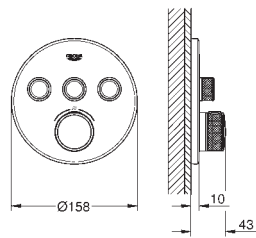

35 604 000		4005176698774
GROHE Rapido SmartBox universal rough-in box for concealed installation