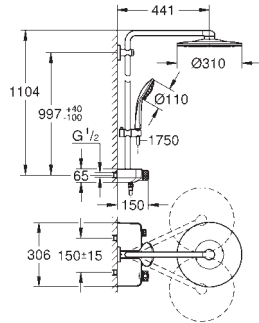

GROHE EUPHORIA SMARTCONTROL SYSTEM

Ref. No.	Colour	EAN
26 507 000 ★	Chrome	4005176457586
26 507 LS0	moon white	4005176457609
26 507 DC0 ★	supersteel	4005176526374
26 507 GL0 ★	cool sunrise	4005176557477
26 507 GN0 ★	brushed cool sunrise	4005176557484
26 507 DA0 ★	warm sunset	4005176557446
26 507 DL0 ★	brushed warm sunset	4005176557453
26 507 A00	hard graphite	4005176557415
26 507 AL0 ★	brushed hard graphite	4005176557422

Euphoria SmartControl System 310 Duo

Shower system with thermostat for wall mounting

Consisting of:

horizontal 450 mm shower arm

upper bracket adjustable for minimal adaption to existing drilling holes

exposed SmartControl thermostat

allows change between:

head shower Rainshower SmartActive 310

2 spray patterns:

GROHE PureRain, ActiveRain

hand shower Euphoria 110 Massage, spray plate white (27 221 001)

3 spray patterns:

Rain, SmartRain, Massage

adjustable height via gliding element

Silverflex shower hose 1750 mm (28 388 000)

GROHE DreamSpray perfect spray pattern

GROHE Long-Life Shine durable sparkling sheen

GROHE CoolTouch prevents scalding on hot surfaces

GROHE TurboStat compact cartridge

with wax thermoelement

GROHE ProGrip with knurl structure

GROHE Water Saving - Less water, perfect flow

- GROHE SafeStop at 38°C

GROHE SafeStop Plus optional temperature limiter at 43°C included

GROHE SmartControl push for ON-OFF, turn for volume adjustment from

GROHE Water Saving to full flow

integrated **GROHE EasyReach** shower tray

SpeedClean anti-limescale system

Inner WaterGuide for a longer life

TwistStop preventing the hose from twisting

suitable for instantaneous heaters from 18 kW/h

minimum flow rate 7 l/min.