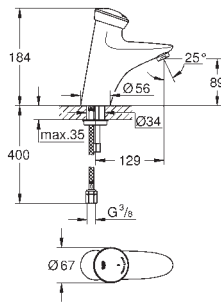

Eurodisc SE
Self-closing basin tap 1/2"
6V lithium battery, type CR-P2
for cold or premixed water
marking: blue (cold)
GROHE Long-Life Shine durable sparkling sheen
flexible connection hose
dirt strainer
rapid installation system
start-stop function
self-closing electronic
safety stop after 180 sec.
external access to flow time adjustment
Flow time infinitely adjustable from 2-180 sec.
Automatic flushing: 5 min after 3 days
without use
CE approved
type of protection faucet IP 59K

36 209 000 Chrome 4005176207105

Security cover cap
vandal-proof, covered and pre-adjustable
suitable for single hole mixers
Europlus E and Eurodisc SE
Consisting of:
special mixing device for actuation by
screwdriver
metallic cap
GROHE Long-Life Shine durable sparkling sheen

42 886 000 4005176200670

Battery
6V lithium battery, type CR-P2

COMMERCIAL
FITTINGS