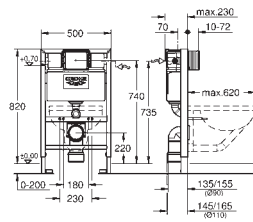

GROHE RAPID SL FOR WC

Ref. No.   Colour   EAN

38 948 000

4005176911224

Rapid SL

2-in-1 set for WC, 0.82 m installation height
with flushing cistern 6 - 3 l

Consisting of:

Rapid SL element for WC (38 526 000)
front wall brackets (38 558 00M)