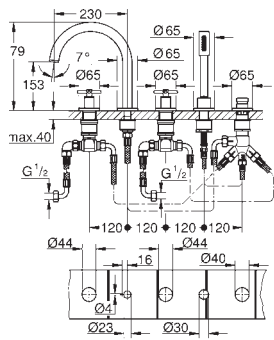

Atrio
5-hole bath/shower combination
ceramic headparts 1/2", 90°
GROHE Long-Life Shine durable sparkling sheen
Consisting of:
pre-assembled spout fixing
with lever handles
bath spout with mousseur and diverter bath/shower
hand shower Rainshower Aqua Stick 6.6 l/min
shower hose 2000 mm
flexible connection hoses
connection for shower hose
protected against backflow
can be used with 29 037 002
Two different sets of caps included. One set with
„H“ and „C“ marking, one set without marking.

	Ref. No.	Colour	EAN
	29 408 000	Chrome	4005176762826
	29 408 DC0	supersteel	4005176762857
	29 408 GL0	cool sunrise	4005176762864
	29 408 DA0	warm sunset	4005176762840
	29 408 AL0	brushed hard graphite	4005176762833