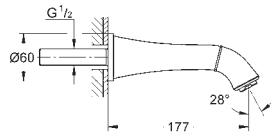

Grandera
Bath spout
wall mounted
GROHE Long-Life Shine durable sparkling sheen
mousseur
projection 177 mm

29 420 000 Chrome 4005176757891
29 420 1G0 chrome/gold 4005176757914
29 420 DA0 warm sunset 4005176757907