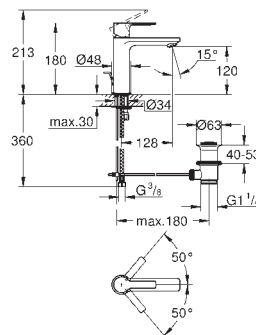

32 114 001	Chrome	4005176409103
32 114 DC1	supersteel	4005176412714

Lineare
Basin mixer 1/2"
S-Size
monobloc installation
metal lever
28 mm ceramic cartridge
with **GROHE SilkMove**
with temperature limiter
GROHE Long-Life Shine durable sparkling sheen
GROHE Water Saving SpeedClean mousseur 5.7 l/min
GROHE FastFixation Plus installation system
pop-up waste set 1 1/4"
flexible connection hoses