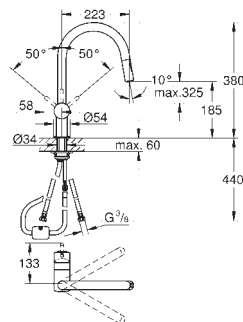

30 348 001	Chrome	4005176464973

Minta
Single-lever sink mixer 1/2"
C-spout
monobloc installation
GROHE SilkMove 46 mm ceramic cartridge
GROHE Long-Life Shine durable sparkling sheen
GROHE EasyDock guarantees easy retraction and smooth docking back to the starting position
pull-out dual spray
diverter: laminar spray/SpeedClean shower jet
adjustable flow rate limiter
swivel tubular spout
swivel area 360°
shorter lever (71 mm)
integrated non-return valve
protected against backflow
flexible connection hoses
rapid installation system
available until 31 march 2023