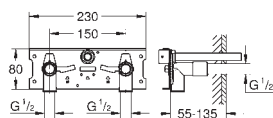

39 383 000	4005176356926

Eurosmart Cosmopolitan E
Thermostatic 230 V connection set
fitting support
2 fitting connections DN 15
power supply connector
wall installation
for use with Eurosmart Cosmopolitan E thermostat 230 V