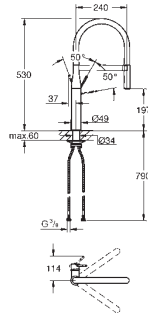

GROHE ESSENCE

Ref. No.	Colour	EAN
30 503 KF0	phantom black	4005176782695

Essence
Single-lever sink mixer 1/2"
monobloc installation
GROHE Long-Life Shine finish
28 mm ceramic cartridge
with **GROHE SilkMove**
flow strainer
with integrated temperature limiter
professional spray
with flexible, hygienic GROHFlexx kitchen santoprene hose
diverter: laminar spray/SpeedClean shower jet
automatic return to laminar spray
metal spray
GROHE Magnetic Docking guarantees easy retraction and smooth docking of the spray head back to the starting position
swivel spout
swivel area 360°
protected against backflow
flexible connection hoses
metal fixation set
professional edition