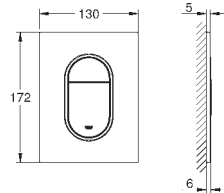

37 624 000	Chrome	4005176416095
37 624 DC0	supersteel	4005176416125
37 624 AL0	brushed hard graphite	4005176529115

Arena Cosmopolitan S
Flush plate
for dual flush or start & stop actuation
for pneumatic drop valve AV1
compatible with Rapid SL/GD2 1.13 m
for vertical installation
130 x 172 mm
made of ABS
GROHE Long-Life Shine durable sparkling sheen
GROHE Water Saving - Less water, perfect flow
flush plate with magnetic holder and fixing brackets included
compatible with Rapid SLX
for use with Rapid SL and Uniset with GD 2 cistern please order shaft 40 911 000
(sold separately)
colours BE and EN available until 31 March 2023