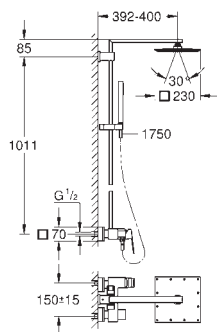

Euphoria Cube System 230
Shower system with single lever for wall mounting
Consisting of:
shower arm
projection 400 mm
exposed single-lever shower mixer
with diverter
allows change between:
Rainshower 230 metal head shower (27 479)
Rain spray pattern
with ball joint
rotation angle ± 15°
hand shower Euphoria Cube Stick (27 698 000)
Rain spray pattern
adjustable height via gliding element
Silverflex shower hose 1750 mm (28 388 000)
GROHE SilkMove 35 mm ceramic cartridge
GROHE DreamSpray perfect spray pattern
GROHE Long-Life Shine durable sparkling sheen
SpeedClean anti-limescale system
Inner WaterGuide for a longer life
TwistStop preventing the hose from twisting
suitable for instantaneous heaters from 18 kW/h
minimum flow rate 7 l/min.