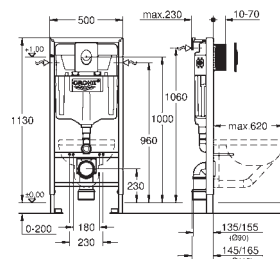

Rapid SL
3-in-1 set for WC, 1.13 m installation height
with flushing cistern GD 2, 6 l - 9 l
Consisting of:
Rapid SL element for WC (38 528 001)
Skate Air flush plate, alpine white, vertical installation (38 505 SH0)
front wall brackets (38 558 00M)