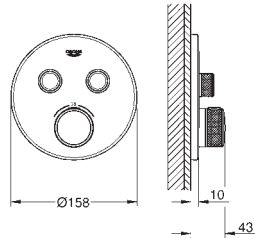

Ref. No.	Colour	EAN

29 119 000	★ Chrome	4005176412257
29 119 DC0	★ supersteel	4005176455056
29 119 GL0	★ cool sunrise	4005176493041
29 119 DA0	★ warm sunset	4005176493065
29 119 AL0	★ brushed hard graphite	4005176455063

Grotherm SmartControl

Thermostat for concealed installation with 2 valves

set for final installation for

GROHE Rapido SmartBox 35 600/35 604

metal wall escutcheon with **GROHE FastFixation** (covered escutcheon and shaft sealing, covered fixing), retroactively 6° adjustable

GROHE Long-Life Shine durable sparkling sheen

GROHE SmartControl push for ON-OFF, turn for volume adjustment from GROHE Water Saving to full flow

exchangeable symbols

GROHE TurboStat compact cartridge

with wax thermoelement

GROHE ProGrip with knurl structure

GROHE SafeStop safety button at 38°C

(calibration required)

GROHE SafeStop Plus optional temperature limiter at 43°C or 46°C included

built-in non return valve

and dirt strainers

multiple outlets can be run simultaneously

without roughing-in-set

flow performance:

outlet B = 24 l/min

outlet C = 26 l/min

outlet B+C = 29 l/min

35 604 000

4005176698774

GROHE Rapido SmartBox universal rough-in box for concealed installation

29 120 000 Chrome

4005176412264

Grotherm SmartControl

Thermostat for concealed installation with 2 valves and integrated shower holder

set for final installation for

GROHE Rapido SmartBox 35 600/35 604

metal wall escutcheon with **GROHE FastFixation** (covered escutcheon and shaft sealing, covered fixing), retroactively 6° adjustable

GROHE Long-Life Shine durable sparkling sheen

GROHE SmartControl push for ON-OFF, turn for volume adjustment from GROHE Water Saving to full flow

exchangeable symbols

GROHE TurboStat compact cartridge

with wax thermoelement

GROHE ProGrip with knurl structure

GROHE SafeStop safety button at 38°C

(calibration required)

GROHE SafeStop Plus optional temperature limiter at 43°C or 46°C included

built-in non return valve

and dirt strainers

multiple outlets can be run simultaneously

integrated shower union with shower outlet 1/2"

without roughing-in-set

flow performance:

outlet B = 24 l/min

hand shower = 12 l/min

outlet B + hand shower = 27 l/min