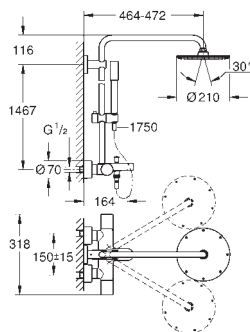

Rainshower System 210
Shower system with bath thermostat for wall mounting
horizontal swivable 450 mm projection shower arm
exposed thermostatic shower
with Aquadimmer function
allows change between:
Head shower Rainshower Cosmopolitan 210 (28 373 000)
material: metal
with ball joint, rotation angle $\pm 15^\circ$
bath inlet
separate diverter for hand shower Sena (28 341 000)
adjustable height via gliding element
(12 140 000)
metal shower hose 1750 mm (27 178)
GROHE Water Saving 9.5 l/min flow limiter
GROHE TurboStat compact cartridge
with wax thermoelement
GROHE SafeStop safety button at 38°C
(calibration required)
GROHE SafeStop Plus optional temperature limiter at 43°C included
GROHE CoolTouch
GROHE DreamSpray perfect spray pattern
GROHE Long-Life Shine durable sparkling sheen
SpeedClean anti-limescale system
Inner WaterGuide for a longer life