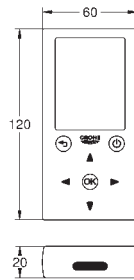

Remote control

for all GROHE one eye infra-red products
as of 06/2015 and GROHE Blue Home until 12/2018

monitoring

consumption and usage data
thermal disinfection cycles (infrared mixers)
auto flush cycles (infrared mixers)
cleaning mode cycles (GROHE Blue Home)
filter and CO₂ capacity (GROHE Blue Home)

configuration

cleaning mode activation
thermal disinfection (infrared mixers)
detection range (infrared mixers)
shut off delay (infrared mixers)
auto flush (infrared mixers)
filter capacity (GROHE Blue Home)

service

send and save profile
reset to factory or user settings
service details
demo mode
error codes (GROHE Blue Home)
3 x 1.5 V DC (AAA) battery supply