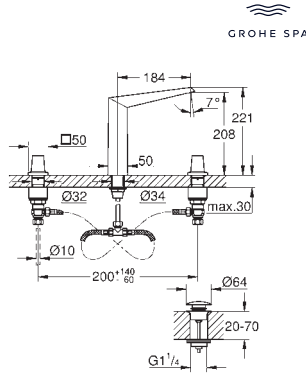

Allure Brilliant
3-hole deck-mount basin mixer
GROHE Water Saving 5.0 l/min. flow limiter
spout with integrated mousseur
red and blue markings on handles for hot and cold water
valves hot/cold with ceramic headparts
Push-open waste set 1 1/4"
pressure-proof, flexible connection hoses
between spout and side valves

technical data
flow pressure min 0.5 bar
recommended pressure 1.0 - 5.0 bar
if static pressure is more than 5 bar fit pressure reducer
avoid major pressure differences between cold and hot water supply
flow rate at 3 bar flow pressure: approx. 5 l/min
max. temperature hot water inlet: 80°C
recommended temperature hot water inlet (energy saving): 60°C

20 664 SD0	stainless steel	4005176763243