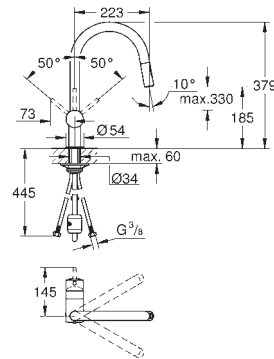

32 321 002	Chrome	4005176465109
32 321 DC2	supersteel	4005176465116
32 321 GN2	brushed cool sunrise	4005176618529
32 321 DA2	warm sunset	4005176488757
32 321 DL2	brushed warm sunset	4005176488764
32 321 A02	hard graphite	4005176488733
32 321 AL2	brushed hard graphite	4005176488740

Minta
Single-lever sink mixer 1/2"
C-spout
monobloc installation
GROHE Long-Life Shine durable sparkling sheen
GROHE SilkMove 46 mm ceramic cartridge
GROHE EasyDock guarantees easy retraction and smooth docking back to the starting position
pull-out dual spray
diverter: laminar spray/SpeedClean shower jet
adjustable flow rate limiter
swivel tubular spout
swivel area 360°
integrated non-return valve
protected against backflow
flexible connection hoses
rapid installation system
colours DA and A0 available until 31 march 2023