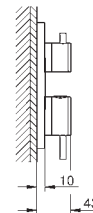

35 604 000	4005176698774
GROHE Rapido SmartBox universal rough-in box for concealed installation