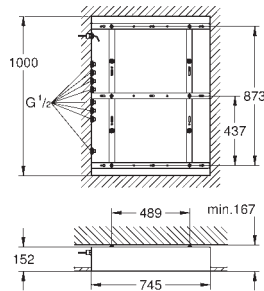

**Rainshower Aqua 40"
Roughing-in set**

for use with Rainshower F-Series 40" AquaSymphony ceiling shower
1000 mm x 745 mm x 152 mm

min. installation depth: 167 mm

Waterways: Brass
1/2" connections

The ceiling construction must be appropriate for the static requirement of the product (total product weight > 70 kg). Ceiling shower has to be controlled by 8 outlets + 1 hand shower outlet and the performance of the waste must be of sufficient size (> 100 l/min). For detailed planning please see separate planning & installation guide before start.