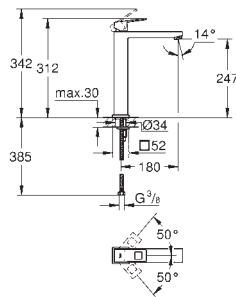

23 406 000	Chrome	4005176941658
23 406 DC0	supersteel	4005176524998
23 406 AL0	brushed hard graphite	4005176584671
Eurocube Basin mixer 1/2" XL-Size monobloc installation metal lever for free-standing basins 28 mm ceramic cartridge with GROHE SilkMove temperature limiter GROHE Long-Life Shine durable sparkling sheen GROHE Water Saving SpeedClean mousseur 5.7 l/min GROHE FastFixation Plus installation system smooth body flexible connection hoses