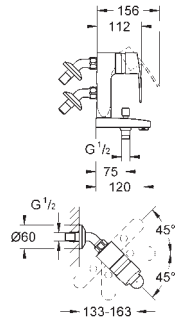

**Eurostyle Cosmopolitan
Vertica-OHM-Bath Mixer, 1/2"**

wall mounted
metal lever

GROHE SilkMove 46 mm ceramic cartridge
GROHE Long-Life Shine durable sparkling sheen

adjustable flow rate limiter
lockable automatic diverter: bath/shower
lockable spout