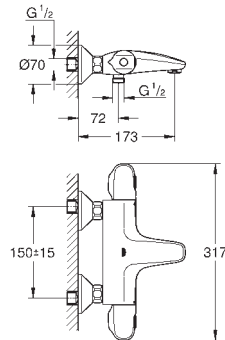

Grohtherm 1000
Thermostatic bath/shower mixer 1/2"
wall mounted
GROHE CoolTouch safety housing
GROHE Long-Life Shine durable sparkling sheen
GROHE MetalGrip ergonomically shaped metal handles
GROHE SafeStop safety button at 38°C
(calibration required)
GROHE SafeStop Plus optional temperature limiter at 43°C included
GROHE TurboStat compact cartridge
with wax thermoelement
integrated mixed water shut off
GROHE AquaDimmer Eco with multiple function:
- integrated **GROHE EcoButton**
(economy button with economy stop for shower)
- flow control
- diverter: bath/shower
shower bottom outlet 1/2"
mousseur
built-in non return valves
dirt strainers
protected against backflow
S-unions
metal escutcheon
GROHE Water Saving - Less water, perfect flow
professional edition
replaces Grohtherm 1000 thermostatic bath mixer 34 155 003

34 155 003

Chrome

4005176310027

replaced by 34 816 003