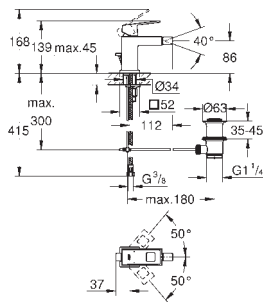

Eurocube
Bidet mixer 1/2"
S-Size
monobloc installation
metal lever
28 mm ceramic cartridge
with **GROHE SilkMove**
temperature limiter
GROHE Long-Life Shine durable sparkling sheen
GROHE FastFixation Plus installation system
ball-joint mousseur
pop-up waste set 1 1/4"
flexible connection hoses

23 145 000 Chrome 4005176901270
23 145 DC0 supersteel 4005176525049
23 145 AL0 brushed hard graphite 4005176585524