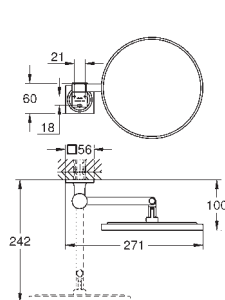

Ref. No.	Colour	EAN
40 967 001	Chrome	4005176531323
40 967 GN1	brushed cool sunrise	4005176531361
40 967 DL1	brushed warm sunset	4005176531385
40 967 A01	hard graphite	4005176531392

Allure
Beauty / shaving mirror
wall mounted
magnification: x 7
material: glass / metal
concealed fastening
GROHE Long-Life Shine durable sparkling sheen