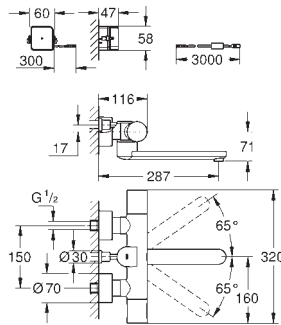

with Bluetooth 4.0* for wireless data communication
for Apple** and Android devices
Bluetooth range (max. 10 m) varies depending on materials used and walls
between transmitter and receiver

monitoring
password protected products
app detects all Bluetooth products in range
auto flush cycles and timing last auto flush
usage per day over 30 days
thermal disinfection cycles and timings last disinfection

configuration
detection range and shut off delay
auto flush
thermal disinfection
cleaning mode
2 on/off timers
identification by name

service
send and save 3 profiles
reset to factory or user settings
hard and software version
CE approved
noise classification 1 in accordance
with DIN4109
type of protection faucet IP 59K

Mobile devices and GROHE IR Remote App*** are not included in delivery and have to be ordered separately via an authorised Apple store/store/iTunes or Google Play store.

* The Bluetooth word mark and logos are registered trademarks owned by Bluetooth SIG, Inc. and any use of such marks by Grohe AG is under license. Other trademarks and trade names are those of their respective owners.

** Apple, the Apple logo, iPod, iPod Touch, iPhone and iTunes are trademarks of Apple Inc., registered in the U.S. and other countries. Apple is not responsible for the function of this device or its compliance with safety and regulatory standards

*** Available for free via iTunes app or Google Play store.

39 383 000	4005176356926

Eurosmart Cosmopolitan E
Thermostatic 230 V connection set
fitting support
2 fitting connections DN 15
power supply connector
wall installation
for use with Eurosmart Cosmopolitan E thermostat 230 V