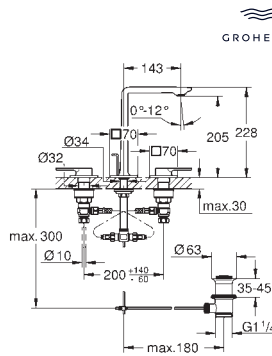

Ref. No.	Colour	EAN
20 188 001	Chrome	4005176499685
20 188 GN1	brushed cool sunrise	4005176499722
20 188 DL1	brushed warm sunset	4005176499746
20 188 A01	hard graphite	4005176499753

Allure
Three-hole basin mixer 1/2"
M-Size
deck mounted
ceramic headparts 1/2", 90°
GROHE Long-Life Shine durable sparkling sheen
GROHE Water Saving 5.7 l/min. flow limiter
GROHE AquaGuide adjustable slim air mousseur
projection 143 mm
pressure-proof, flexible connection hoses
between spout and side valves
pop-up waste set 1 1/4"