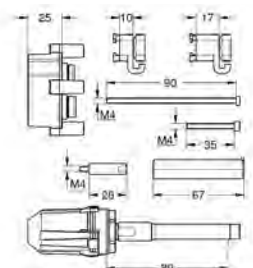

14 056 000

4005176466298

Universal extension set single-lever mixers, 25 mm

fits for concealed single-lever mixers in combination with GROHE Rapido SmartBox

GROHE RAPIDO SMARTBOX

Ref. No. Colour EAN

14 057 000