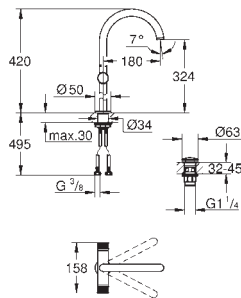

21 142 000	Chrome	4005176510052
21 142 DC0	supersteel	4005176509957
21 142 GL0	cool sunrise	4005176509896
21 142 DA0	warm sunset	4005176509971
21 142 AL0	brushed hard graphite	4005176510014

Aerio Private Collection Basin mixer, 1/2"

XL-Size

for free-standing basins
ceramic headparts 1/2", 90°
GROHE Long-Life Shine durable sparkling sheen
GROHE EcoJoy 5.7 l/min laminar mousseur
rapid installation system
swivel tubular spout with mousseur and stop limiter
Push-open waste set 1 1/4"
flexible connection hoses
knobs with metal inlay
can be combined with 48 456 000 or 48 457 000

48 456 000	4005176520778

Aerio Private Collection

Inlays made from White Attica Caesarstone material

can be combined with Aerio Private Collection:
one-hole basin mixer L-Size 21 138
one-hole basin mixer XL-Size 21 142
Caesarstone is a quartz composite material. Structures and textures on the surface may vary and are unique.