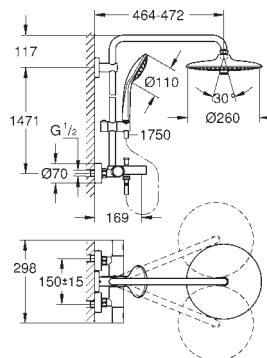

Euphoria System 260
Shower system with bath thermostat for wall mounting
Consisting of:
horizontal swivable 450 mm projection shower arm
exposed thermostatic shower
with Aquadimmer function
allows change between:
head shower Euphoria 260 (26 457)
3 spray patterns:
Rain, SmartRain, Jet
with ball joint
rotation angle $\pm 15^\circ$
bath inlet
separate diverter for hand shower
hand shower Euphoria 110 Massage
(27 239 000)
3 spray patterns:
Rain, SmartRain, Massage
adjustable height via gliding element
Silverflex shower hose 1750 mm (28 388 000)
GROHE Water Saving 9.5 l/min flow limiter
GROHE TurboStat compact cartridge
with wax thermoelement
GROHE SafeStop safety button at 38°C
(calibration required)
GROHE SafeStop Plus optional temperature limiter at 43°C included
GROHE DreamSpray perfect spray pattern
GROHE Long-Life Shine durable sparkling sheen
GROHE SprayDimmer (Stepless
flow rate reduction)
SpeedClean anti-limescale system
Inner WaterGuide for a longer life
TwistStop preventing the hose from twisting
suitable for instantaneous heaters from 18 kW/h
minimum flow rate 7 l/min.