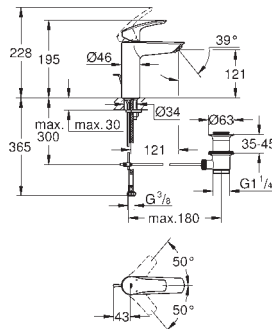

23 924 003 Chrome 4005176613265
ditto, smooth body with push-open pop-up waste set 1 1/4"

32 154 003 Chrome 4005176613258
ditto, smooth body

24 192 003 Chrome 4005176723964

Eurosmart
Basin mixer 1/2"
S-Size
Cradle to Cradle Certified Gold
monobloc installation
metal lever
GROHE SilkMove Energy Saving 28 mm ceramic cartridge
with energy saving function via cold start
with temperature limiter
GROHE Long-Life Shine durable sparkling sheen
Lead and Nickel Free Inner Water Ways
GROHE Water Saving mousseur 5.7 l/min
GROHE FastFixation installation system
smooth body
flexible connection hoses
professional edition