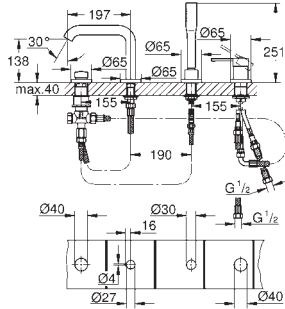

GROHE ESSENCE

Ref. No.	Colour	EAN
25 251 001	★ Chrome	4005176698361
25 251 DC1	★ supersteel	4005176711862
25 251 GL1	★ cool sunrise	4005176711893
25 251 DA1	★ warm sunset	4005176711855
25 251 DL1	★ brushed warm sunset	4005176711114
25 251 A01	hard graphite	4005176711824
25 251 AL1	★ brushed hard graphite	4005176711831

Essence
4-hole single-lever bath combination
GROHE SilkMove 35 mm ceramic cartridge
with temperature limiter
GROHE Long-Life Shine durable sparkling sheen
pre-assembled spout fixing
single lever mixer operating element
metal lever
bath inlet with mousseur
diverter bath/shower
for chrome: hand shower 27400000
metal shower hose 2000 mm (always chrome for any colour of the set)
flexible connection hoses
connection for shower hose
protected against backflow
for use with 29 037 000
professional edition
replaces Essence four-hole bath combination 19 578 xx1

19 976 001	Chrome	4005176307218