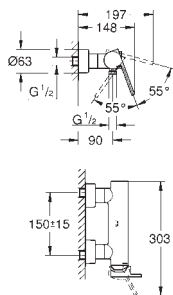

GROHE Plus
Single-lever shower mixer 1/2"
wall mounted
metal lever
GROHE SilkMove 35 mm ceramic cartridge
with temperature limiter
GROHE Long-Life Shine durable sparkling sheen
shower outlet 1/2"
integrated non-return valve
covered S-unions
protected against backflow
min. recommended pressure 1.0 bar