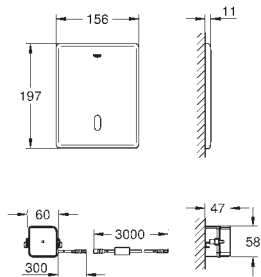

GROHE ELECTRONIC ACTUATIONS FOR WC

Ref. No. Colour EAN

38 698 SD1 stainless steel 4005176929571

Tectron Skate

Infra-red electronic for WC flushing cistern

with infrared sensor for bi-directional communication for monitoring, configuration and servicing with transformer 100-230 V AC, 50-60 Hz, 6 V DC **for flushing cistern GD 2 / Rapid SL 1.13 m only**

servo motor
concealed installation
front plate 156 x 197 mm
infra-red control
7 pre-set programs
auto flush
cleaning mode
pre-flush on/off
additional functions and precise settings
by remote control 36 407
CE approved

for use with Rapid SLX please order shaft 66 791 000 (sold separately)

38 699 001 Chrome 4005176929588