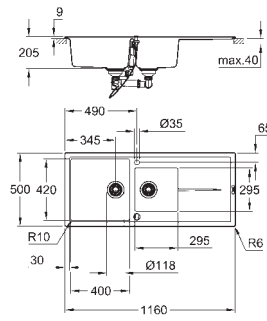

K400
Composite sink with drainer
model: K400 80-C 116/50 1.5 rev
mounting type: top mount
material: quartz composite
GROHE Whisper
min. cabinet size: 800 mm
dimensions: 1160 x 500 mm
1 bowl: 400 x 420 x 205 mm
2 bowl: 295 x 295 x 205 mm
outer radius: R6, inner bowl radius: R10
GROHE FastFixation installation system
sink mountable left or right
cut-out: 1140 x 480 mm
drainer: automatic waste fitting
accessories included: automatic waste fitting with rotary handle, waste kit, basket strainer waste, mounting set
optional push to open excenter (40 986 SD0)
amount of fasteners included (top mount): 10
heat resistant up to 180° C