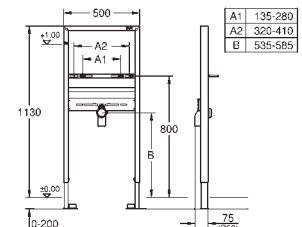

Includes

wash basin fixing bolts with
fixing device for ceramic
variable distance of fixing bolts
HT-outlet bend Ø 50 mm
seal Ø 32 mm
for on-the-wall installation please order wall brackets 38 558 00M (sold separately)