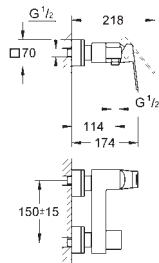

Eurocube
Single-lever shower mixer 1/2"
wall mounted
metal lever
GROHE SilkMove 46 mm ceramic cartridge
GROHE Long-Life Shine durable sparkling sheen
adjustable flow rate limiter
shower bottom outlet 1/2" with
integrated non return-valve
covered S-unions
protected against backflow

34 488 000 Chrome 4005176940620