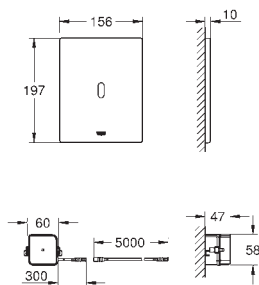

39 881 000 Chrome 4005176706790
39 881 SH0 alpine white 4005176706806

Tectron Bau E
Infra-red electronic for WC flushing cistern

with infrared sensor for bi-directional communication for monitoring, configuration and servicing

GROHE Long-Life Shine durable sparkling sheen
with transformer 42 470 000 100-230 V AC 50-60 Hz, 6.75 V 4 W DC
for new installations and retrofit to all GD2 cisterns

servo motor

concealed installation

front plate 156 x 197 mm

hidden anti-theft device

infra-red control

7 pre-set programs

auto flush

cleaning mode

pre-flush on/off

additional functions and precise settings

by remote control 36 407

adjustable flush (3 - 9 l) by hand or remote

CE approved