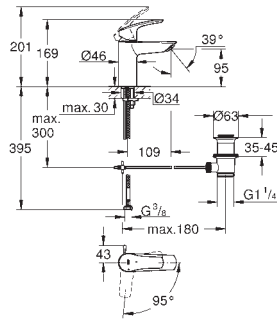

GROHE EUROSMART

Ref. No. Colour EAN

32 926 003 Chrome 4005176613234

Eurosmart
Basin mixer 1/2"
S-Size
monobloc installation
metal lever
GROHE SilkMove Energy Saving 28 mm ceramic cartridge
with energy saving function via cold start
adjustable flow rate limiter
with temperature limiter
GROHE Long-Life Shine durable sparkling sheen
GROHE Water Saving mousseur 5.7 l/min
Lead and Nickel Free Inner Water Ways
GROHE FastFixation installation system
pop-up waste set 1 1/4"
lift rod in lateral position
flexible connection hoses
professional edition

23 924 003 Chrome 4005176613265
ditto, smooth body with push-open pop-up waste set 1 1/4"

32 154 003 Chrome 4005176613258
ditto, smooth body