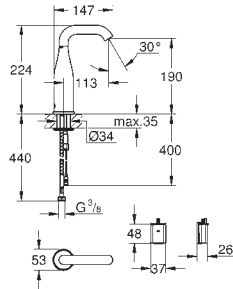

GROHE ESSENCE E

Ref. No. Colour EAN

36 446 000 Chrome 4005176415685

Essence E

Infra-red electronic basin tap 1/2"

with infrared sensor for bi-directional communication for monitoring, configuration and servicing for cold or premixed water

6V lithium battery, type CR-P2

battery lifetime approx. 7 years (150 actuations a day)

GROHE Long-Life Shine durable sparkling sheen adjustable swivel area 0° / 150° / 360°

laminar spray regulator 5.0 l/min

flexible connection hose

dirt strainer

with integrated solenoid valve

external battery

rapid installation system

multistage battery status display

7 pre-set programs

auto flush

thermal disinfection

cleaning mode

additional functions and precise settings

by remote control 36 407

CE approved

noise classification 1 in accordance

with DIN4109

type of protection faucet IP 59K