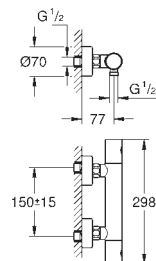

Grohtherm 800 Cosmopolitan
Thermostatic shower mixer 1/2"
wall mounted
GROHE Long-Life Shine durable sparkling sheen
GROHE MetalGrip ergonomically shaped metal handles
GROHE SafeStop safety button at 38°C
(calibration required)
GROHE SafeStop Plus integrated temperature
limiter at max 50°C
GROHE Turbostat C3 compact cartridge
with wax thermoelement
integrated mixed water shut off
volume handle with **GROHE EcoButton**
(economy button with individually
adjustable economy stop)
ceramic headpart 1/2", 180°
shower bottom outlet 1/2"
built-in non return valves
dirt strainers
protected against backflow
S-unions
metal escutcheon
GROHE Water Saving - Less water, perfect flow