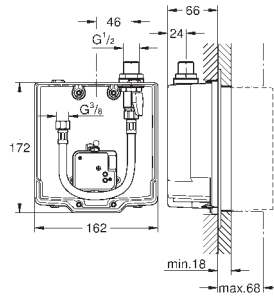

GROHE EUROECO COSMOPOLITAN E

Ref. No. Colour EAN

36 337 001

4005176595417

**Euroeco Cosmopolitan E
Concealed mounting box**

wall installation
for installation with pre-mixed or cold water
suitable for IR-sets for final installation
stop valve
connection housing for power supply
suitable for
36 410 000, 36 334 SD0, 36 335 SD0, 36 273 000
allows for waterproofing of wall construction surrounding the concealed body
with sealing sleeve