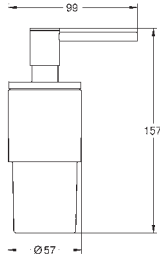

40 886 000	Chrome	4005176754012
	40 886 DC0	supersteel	4005176754531
	40 886 EN0	brushed nickel	4005176754548
	40 886 GL0	cool sunrise	4005176754555
	40 886 DA0	warm sunset	4005176754524
	40 886 AL0	brushed hard graphite	4005176754517
	Soap dispenser material: glass / metal filling quantity 160 ml fits holder Atrio 40 884 xx0 (please order separately) GROHE Long-Life Shine durable sparkling sheen