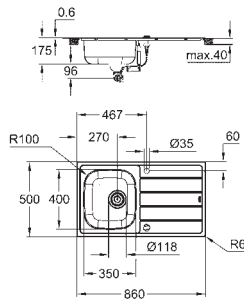

K200
Stainless Steel Sink with Drainer
model: K200 45-S 86/50 1.0 rev
mounting type: top mount
material: stainless steel AISI 304 (V2A)
material thickness: 0.6 mm
GROHE Long-Life Shine finish
finish: satin finish
GROHE Whisper
min. cabinet size: 450 mm
dimensions: 860 x 500 mm
1 bowl: 350 x 400 x 160 mm
outer radius: R6 (topmount), inner bowl radius: R100
GROHE FastFixation installation system
sink mountable left or right
cut-out (top mount): 842 x 482 mm
drilling holes: 2 x 35 mm
waste: Ø 3.5"/90 mm waste strainer with automatic waste fitting
accessories included: automatic waste fitting with rotary handle,
waste kit, basket strainer waste, mounting set
optional push to open excenter (40 986 SD0)
amount of fasteners included (top mount): 14