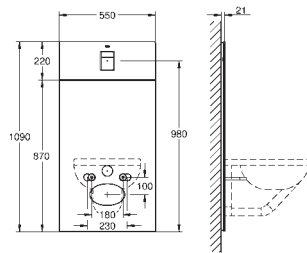

GROHE RAPID SL FOR WC

Ref. No.	Colour	EAN
39 374 KS0	velvet black	4005176344770

Glass Cover Skate Cosmopolitan
for Rapid SL 1.13 m
with flushing cistern GD 2
for connecting shower toilet Sensia Arena or common wall-hung WCs
for tiled/plastered walls
two-piece glass cover made of tempered safety glass (8 mm)
upper part removable for maintenance
flush plate Skate Cosmopolitan, chrome, flush plate is kept flush with glass cover
HPL mounting plate with hole pattern for all connections
mounting plate with concealed water connection for shower toilet Sensia Arena
mounting plate with with quality edges in silver finish
Set for noise protection
including accessory for mounting glass plate and WC ceramic

39 374 LS0	moon white	4005176344787