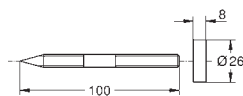

26 385 000 Chrome 4005176375057

Rainshower SmartControl Spacer

for Rainshower SmartControl systems
26 250, 26 361, 26 379
stackable