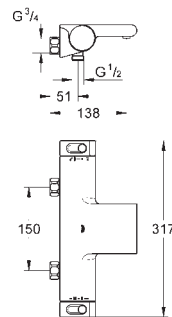

34 484 001 Chrome 4005176932519

Grohtherm 2000
Thermostatic bath/shower mixer 1/2"
wall mounted
GROHE CoolTouch safety housing
GROHE Long-Life Shine durable sparkling sheen
GROHE Aqua Paddle ergonomically shaped handles
GROHE SafeStop safety button at 38°C
(calibration required)
GROHE SafeStop Plus integrated temperature limiter at max 50°C
GROHE TurboStat compact cartridge with wax thermoelement
integrated mixed water shut off
GROHE AquaDimmer Eco with multiple function:
- integrated (economy button with economy stop for shower)
- flow control
- diverter: bath/shower
shower bottom outlet 1/2"
GROHE XL Waterfall
flow straightener
built-in non return valves
dirt strainers
protected against backflow
integrated flow limiter 14 l/min in the shower outlet
GROHE Water Saving - Less water, perfect flow