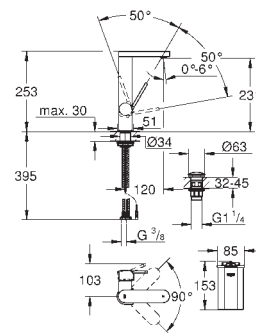

GROHE Plus
Single-lever basin mixer 1/2" with LED display
L-Size
colour LED water temperature display
infra-red diverter: mousseur / Eco spray
automatic return to mousseur
monobloc installation
metal lever
28 mm ceramic cartridge
with **GROHE SilkMove**
with temperature limiter
GROHE Long-Life Shine durable sparkling sheen
SpeedClean mousseur
GROHE AquaGuide adjustable mousseur
rapid installation system
swivel spout with easy docking
swivel area 90°
smooth body with push-open pop-up waste set 1 1/4"
flexible connection hoses
1.5 V alkaline mono battery, 4 x mono cell
external battery

32 612 003	Chrome	4005176529696
32 612 DC3	supersteel	4005176574054
32 612 AL3	brushed hard graphite	4005176585609