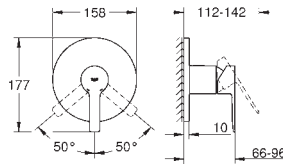

24 063 001	Chrome	4005176465703
24 063 DC1	supersteel	4005176465727
24 063 AL1	brushed hard graphite	4005176586248

Lineare
Single-lever shower mixer trim
set for final installation for
GROHE Rapido SmartBox 35 600/35 604
GROHE SilkMove 46 mm ceramic cartridge
GROHE Long-Life Shine durable sparkling sheen
wall escutcheon with **GROHE FastFixation**
(covered escutcheon- and shaft sealing, covered fixing)
metal escutcheon, retroactively 6° adjustable
metal lever
flow performance:
outlet B or C = 30 l/min
without roughing-in-set

35 604 000 4005176698774
GROHE Rapido SmartBox universal rough-in box for concealed
installation