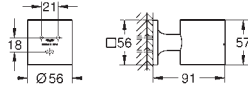

29 032 000 4005176845277

Concealed valve
pre-assembled headpart 1/2"
threaded union 1/2"
installation depth adjustable
43 - 91 mm
DR-brass

| | Ref. No. | Colour | EAN |
|---|--|----------------------|---------------|
|  | 40 278 001 | Chrome | 4005176531545 |
| | 40 278 GN1 | brushed cool sunrise | 4005176531583 |
| | 40 278 DL1 | brushed warm sunset | 4005176531606 |
| | 40 278 A01 | hard graphite | 4005176531613 |
| | Allure Glass/soap dish holder fits glass 40 882 000 or soap dispenser 40 306 xx3 (please order separately) material: metal concealed fastening GROHE Long-Life Shine durable sparkling sheen | | |