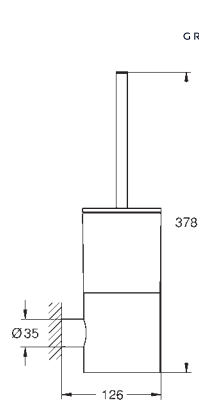

Ref. No.	Colour	EAN
40 892 000	Chrome	4005176755101
40 892 DC0	supersteel	4005176755132
40 892 EN0	brushed nickel	4005176755149
40 892 GL0	cool sunrise	4005176755156
40 892 DA0	warm sunset	4005176755125
40 892 AL0	brushed hard graphite	4005176755118

Atrio
Toilet brush set
material: glass / metal
wall mounted
concealed fastening
GROHE Long-Life Shine durable sparkling sheen

40 791 001	white	4005176323409
40 791 KS1	velvet black	4005176336379

Spare Brush Head