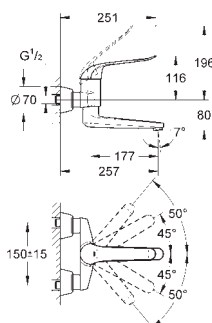

Euroeco Special
Basin mixer 1/2"
wall mounted
GROHE Long-Life Shine durable sparkling sheen
GROHE SilkMove 46 mm ceramic cartridge
GROHE Water Saving - Less water, perfect flow
adjustable flow rate limiter
adjustable temperature limiter
adjustable minimum flow rate 2.5 l/min
cast swivel spout, lockable
laminar flow straightener 9 l/min
projection 257 mm
metal lever
lever length 170 mm
S-unions

32 774 000 Chrome 4005176871740
ditto, with lockable S unions, projection 274 mm

COMMERCIAL
FITTINGS