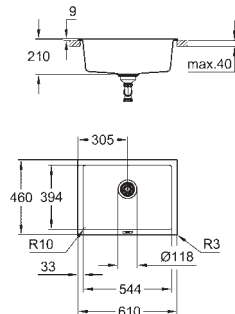

GROHE FastFixation installation system

cut-out (top mount): 594 x 442 mm
cut-out (undermount): 543 x 393 mm
drainer: Ø 3.5"/90 mm basket strainer waste
accessories included: waste kit, basket strainer waste, mounting set
optional push to open excenter (40 986 SD0)
amount of fasteners included (top mount): 6
amount of fasteners included (undermount): 6
heat resistant up to 180° C