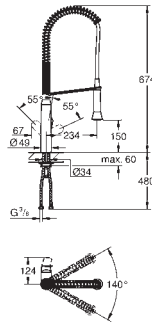

cabinet width: 30 cm and wider

compatible with GROHE Blue Home and GROHE Red M and L size

GROHE K7

| Ref. No. | Colour | EAN |
|------------|------------|---------------|
| 32 950 000 | Chrome | 4005176879838 |
| 32 950 DC0 | supersteel | 4005176879845 |