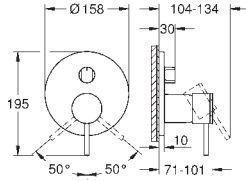

GROHE SPA

GROHE
ATRIO

Ref. No. Colour EAN

24 356 000	Chrome	4005176762086
24 356 DC0	supersteel	4005176761164
24 356 GL0	cool sunrise	4005176761171
24 356 DA0	warm sunset	4005176761669
24 356 AL0	brushed hard graphite	4005176761652

Aerio

Single-lever mixer with 3-way diverter

set for final installation for

GROHE Rapido SmartBox 35 600/35 604

GROHE SilkMove 46 mm ceramic cartridge

GROHE Long-Life Shine durable sparkling sheen

wall escutcheon with GROHE FastFixation

(covered escutcheon- and shaft sealing, covered fixing)

metal escutcheon, retroactively 6° adjustable

metal lever

3-way diverter

flow performance:

outlet A = 27 l/min,

outlet B = 27 l/min,

outlet C = 27 l/min

without roughing-in-set

35 604 000	4005176698774
GROHE Rapido SmartBox universal rough-in box for concealed installation	

24 357 000	Chrome	4005176762093
24 357 DC0	supersteel	4005176761201
24 357 GL0	cool sunrise	4005176761218
24 357 DA0	warm sunset	4005176761195
24 357 AL0	brushed hard graphite	4005176761188