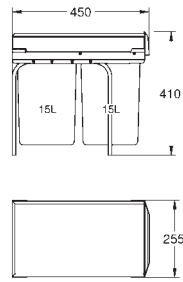

GROHE WASTE SEPARATION SYSTEMS

Ref. No.

Colour

EAN

40 855 000

4005176356452

GROHE Blue

Waste bin recycling separation system

installation type: floor mounted, behind swinging door

technique: full extension

operation: manual telescopic

separation: double, 2 x up to 15 l filling volume

cabinet width: 30 cm and wider

compatible with GROHE Blue Home and GROHE Red M and L size