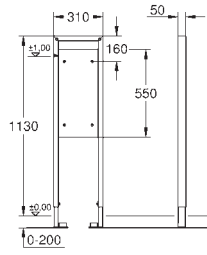

GROHE RAPID SL FOR THE DISABLED

Ref. No.

Colour

EAN

38 559 001

4005176863776

Rapid SL

Fixing element, 1.13 m installation height

to fix **support** for the disabled

0.31 m wide

powder coated steel frame

waterproof plywood

for on-the-wall installation please order wall brackets 38 558 00M (sold separately)