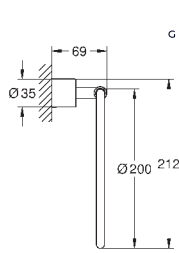

GROHE SPA

GROHE
ATRIO

SPA BATH
TAPS

GROHE SPA

Ref. No.	Colour	EAN
40 887 000	Chrome	4005176754562
40 887 DC0	supersteel	4005176754593
40 887 EN0	brushed nickel	4005176754609
40 887 GL0	cool sunrise	4005176754616
40 887 DA0	warm sunset	4005176754586
40 887 AL0	brushed hard graphite	4005176754579

Aerio
Towel ring
material: metal
concealed fastening
GROHE Long-Life Shine durable sparkling sheen