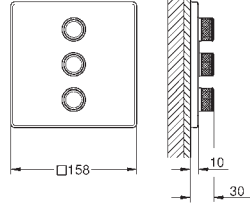

Ref. No.	Colour	EAN
29 127 000	Chrome	4005176413339
29 127 DC0	supersteel	4005176526350
29 127 A00	hard graphite	4005176558375
29 127 AL0	brushed hard graphite	4005176558382
29 127 DL0	brushed warm sunset	4005176558412
29 127 GN0	brushed cool sunrise	4005176558443

Grohtherm SmartControl

Triple volume control trim

set for final installation for
GROHE Rapido SmartBox 35 600/35 604/35 601
metal wall escutcheon with **GROHE FastFixation** (covered escutcheon
and shaft sealing, covered fixing), retroactively 6° adjustable
10 mm thin profile escutcheon

GROHE Long-Life Shine durable sparkling sheen

GROHE SmartControl push for ON-OFF, turn for volume adjustment from
GROHE Water Saving to full flow

exchangeable symbols

GROHE ProGrip with knurl structure

multiple outlets can be run simultaneously

without roughing-in-set

flow performance:

outlet D = 28 l/min

outlet E = 28 l/min

outlet A = 28 l/min

outlet D+E+A = 65 l/min

optional flow reducer for CALGreen compliance included

35 604 000 4005176698774
GROHE Rapido SmartBox universal rough-in box for concealed installation

29 118 000	Chrome	4005176412240
29 118 DC0	supersteel	4005176455032
29 118 GL0	cool sunrise	4005176492976
29 118 DA0	warm sunset	4005176492990
29 118 AL0	brushed hard graphite	4005176455049

Grohtherm SmartControl

Thermostat for concealed installation with one valve

set for final installation for
GROHE Rapido SmartBox 35 600/35 604
metal wall escutcheon with **GROHE FastFixation** (covered escutcheon
and shaft sealing, covered fixing), retroactively 6° adjustable

GROHE Long-Life Shine durable sparkling sheen

GROHE SmartControl push for ON-OFF, turn for volume adjustment from
GROHE Water Saving to full flow

exchangeable symbols

GROHE TurboStat compact cartridge

with wax thermoelement

GROHE ProGrip with knurl structure

GROHE SafeStop safety button at 38°C

(calibration required)

GROHE SafeStop Plus optional temperature limiter at 43°C or 46°C included

built-in non return valve

and dirt strainers