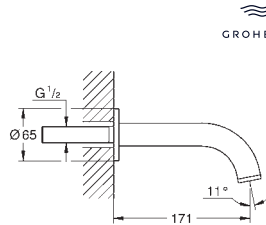

13 487 000	Chrome	4005176761683
13 487 DC0	supersteel	4005176761720
13 487 GL0	cool sunrise	4005176761737
13 487 DA0	warm sunset	4005176761713
13 487 AL0	brushed hard graphite	4005176761706

Atrio

Bath spout
wall mounted

GROHE Long-Life Shine durable sparkling sheen
mousseur
projection 171 mm

37 624 000	Chrome	4005176416095
37 624 DC0	supersteel	4005176416125
37 624 GL0	cool sunrise	4005176529054
37 624 DA0	warm sunset	4005176529061
37 624 AL0	brushed hard graphite	4005176529115

Arena Cosmopolitan S

Flush plate

for dual flush or start & stop actuation
for pneumatic drop valve AV1
compatible with Rapid SL/GD2 1.13 m

for vertical installation

130 x 172 mm
made of ABS

GROHE Long-Life Shine durable sparkling sheen

GROHE Water Saving - Less water, perfect flow

flush plate with magnetic holder and fixing brackets included

compatible with Rapid SLX

for use with Rapid SL and Uniset with GD 2 cistern please order shaft 40 911 000
(sold separately)

colours BE and EN available until 31 March 2023