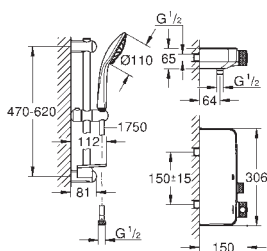

34 720 000	Chrome	4005176457661
	Grohtherm SmartControl Thermostatic shower mixer 1/2" with shower set Consisting of: Grohtherm SmartControl thermostatic shower mixer (34 719 000) Euphoria 110 Massage shower set, 600 mm (27 231 001)