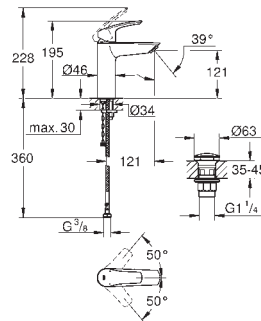

Eurosmart Basin mixer 1/2" M-Size
thermostatic scalding protection
maximum temperature adjustable
thermal disinfection not possible
monobloc installation
metal lever
lever length 89 mm
28 mm ceramic cartridge
with **GROHE SilkMove**
adjustable flow rate limiter
Lead and Nickel Free Inner Water Ways
built-in non return valves
dirt strainers
GROHE Water Saving mousseur 4.2 l/min
GROHE FastFixation installation system
smooth body with push-open pop-up waste set 1 1/4"
flexible connection hoses
max. pressure differential 5:1
professional edition

23 986 003 Chrome 4005176643859