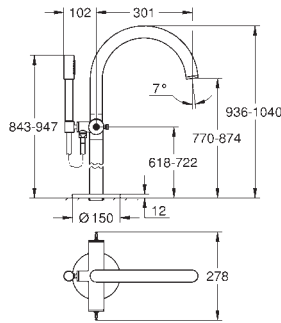

Ref. No.	Colour	EAN
25 227 000	Chrome	4005176508356
25 227 DC0	supersteel	4005176508257
25 227 GL0	cool sunrise	4005176508196
25 227 DA0	warm sunset	4005176508271
25 227 AL0	brushed hard graphite	4005176508318

**Aerio Private Collection
Bath / shower mixer 1/2"**

floor-mounted installation
with high pillar unions (765 mm)
set for final installation for
45 984 001

without roughing-in-set
ceramic headparts 1/2", 90°

GROHE Long-Life Shine durable sparkling sheen
automatic diverter: bath/shower
swivel tubular spout with mousseur and stop limiter
projection 301 mm
integrated non-return valve
in the shower outlet 1/2"
hand shower with holder
Silverflex shower hose 1250 mm (28 362)
protected against backflow
for stick handles

to be combined with stick sets 48 464, 48 465 or 48 651, please order separately

48 458 000		4005176523793
48 458 DC0	supersteel	4005176787249
48 458 GL0	cool sunrise	4005176787256
48 458 DA0	warm sunset	4005176788468
48 458 AL0	brushed hard graphite	4005176788475

**Aerio Private Collection
Sticks made from White Attica Caesarstone material**

can be combined with Aerio Private Collection:
one-hole basin mixer L-Size 21 134
one-hole basin mixer XL-Size 21 140
three-hole basin mixers 20 587 and 20 593
bath mixer 25 227

Two different sets of caps included. One set with
„H“ and „C“ marking, one set without marking.
Caesarstone is a quartz composite material. Structures and textures on the
surface may vary and are unique.

48 459 000		4005176523809
48 459 DC0	supersteel	4005176788482
48 459 GL0	cool sunrise	4005176788499
48 459 DA0	warm sunset	4005176788505
48 459 AL0	brushed hard graphite	4005176788512

**Aerio Private Collection
Sticks made from Vanilla Noir Caesarstone material**

can be combined with Aerio Private Collection:
one-hole basin mixer L-Size 21 134
one-hole basin mixer XL-Size 21 140
three-hole basin mixers 20 587 and 20 593
bath mixer 25 227

Two different sets of caps included. One set with
„H“ and „C“ marking, one set without marking.
Caesarstone is a quartz composite material. Structures and textures on the
surface may vary and are unique.