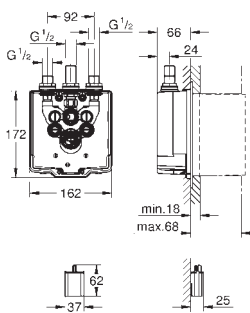

36 464 000 4005176576706

Eurosmart Cosmopolitan E Concealed control unit

for shower
with integrated pre-adjustable
thermostatic mixer
suitable for infra-red set 36 463 000
2 stop valves
non-return valves with filters
6V lithium battery, type CR-P2
battery lifetime approx. 7 years (150 actuations a day)
allows for waterproofing of wall construction surrounding the concealed body
with sealing sleeve