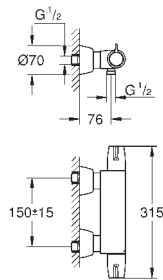

100% GROHE CoolTouch consisting of safety

housing + S-unions with CoolTouch escutcheons

GROHE Long-Life Shine durable sparkling sheen

| | Ref. No. | Colour | EAN |
|---|---|--------|---------------|
|  | 20 421 001 | Chrome | 4005176556173 |
|  | <p>BauEdge Pillar tap 1/2" XS-Size monobloc installation ceramic headpart GROHE Long-Life Shine durable sparkling sheen GROHE Water Saving mousseur 5.7 l/min fixation nut G 1/2" professional edition</p> | | |
|  | 20 421 10M | Chrome | 4005176556180 |
|  | <p>BauEdge Basin tap 1/2" monobloc installation metal lever ceramic headpart GROHE Long-Life Shine durable sparkling sheen GROHE Water Saving mousseur 5.7 l/min 2 pieces fixation nut G 1/2" min. recommended pressure 1.0 bar</p> | | |
|  | 23 328 001 | Chrome | 4005176556241 |
|  | <p>BauEdge Basin mixer 1/2" S-Size monobloc installation metal lever GROHE Long-Life 28 mm ceramic cartridge with temperature limiter GROHE Long-Life Shine durable sparkling sheen Lead and Nickel Free Inner Water Ways GROHE Water Saving mousseur 5.7 l/min rapid installation system plastic pop-up waste set 1 1/4" flexible connection hoses professional edition</p> | | |
|  | 23 895 001 | Chrome | 4005176554902 |
|  | <p>BauEdge Basin mixer 1/2" S-Size monobloc installation metal lever GROHE Long-Life 28 mm ceramic cartridge with temperature limiter GROHE Long-Life Shine durable sparkling sheen Lead and Nickel Free Inner Water Ways GROHE Water Saving mousseur 5.7 l/min rapid installation system smooth body with plastic push open waste set 1 1/4" flexible connection hoses professional edition</p> | | |
|  | 23 330 001 | Chrome | 4005176556302 |
| <p>ditto, smooth body</p> | | | |
|  | 23 559 001 | Chrome | 4005176556326 |
|  | <p>BauEdge Basin mixer 1/2" S-Size monobloc installation metal lever GROHE Long-Life ES 28 mm ceramic cartridge with energy saving function via cold start with temperature limiter GROHE Long-Life Shine durable sparkling sheen Lead and Nickel Free Inner Water Ways GROHE Water Saving mousseur 5.7 l/min rapid installation system plastic pop-up waste set 1 1/4" flexible connection hoses professional edition</p> | | |