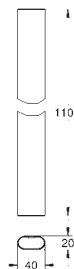

48 350 000 Chrome 4005176409868

Rainshower SmartControl Shower system pipe for retrofitting

metal
shower pipe for retrofitting
15 cm longer than original shower system pipe
suitable for all Rainshower SmartControl shower systems
GROHE Long-Life Shine durable sparkling sheen
Note: longer pipe cannot be installed afterwards or rather
a mounted system cannot be modified to a longer pipe
useable with systems as of production date 04/2017, see TPI