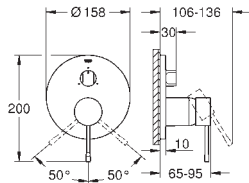

24 169 001	Chrome	4005176698477
24 169 DC1	supersteel	4005176712357
24 169 GL1	cool sunrise	4005176711503
24 169 GN1	brushed cool sunrise	4005176711510
24 169 DA1	warm sunset	4005176712340
24 169 DL1	brushed warm sunset	4005176712364
24 169 A01	hard graphite	4005176712319
24 169 AL1	brushed hard graphite	4005176712326

Essence
Single-lever mixer with 3-way diverter
set for final installation for
GROHE Rapido SmartBox (35 604)
GROHE SilkMove 46 mm ceramic cartridge
GROHE Long-Life Shine durable sparkling sheen
wall escutcheon with **GROHE FastFixation**
(covered escutcheon- and shaft sealing, covered fixing)
metal escutcheon, retroactively 6° adjustable
metal lever
3-way diverter
flow performance:
outlet A = 27 l/min,
outlet B = 27 l/min,
outlet C = 27 l/min
without roughing-in-set
professional edition
replaces Essence single-lever mixer with 3-way diverter 24 092 xx1

35 604 000		4005176698774
GROHE Rapido SmartBox universal rough-in box for concealed installation