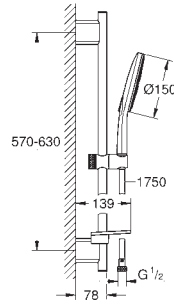

GROHE RAINSHOWER SMARTACTIVE

Ref. No.   Colour   EAN

26 592 000   Chrome   4005176486449

**Rainshower SmartActive 150
Shower rail set 3 sprays**

Consisting of:
hand shower Rainshower SmartActive 150 (26 590)
shower rail 600 mm
with wall holders made of metal
Silverflex shower hose 1750 mm (28 388 000)

GROHE EasyReach tray
GROHE Water Saving 9.5 l/min flow limiter
GROHE DreamSpray perfect spray pattern
GROHE Long-Life Shine durable sparkling sheen
GROHE FastFixation Plus adjustable distance between brackets, to adapt to existing holes
GROHE TileFix adjustable depth on upper and lower bracket
SpeedClean anti-limescale system
Inner WaterGuide for a longer life
TwistStop preventing the hose from twisting
suitable for instantaneous heater

26 591 000   Chrome   4005176486425
ditto, with non-restricted flow