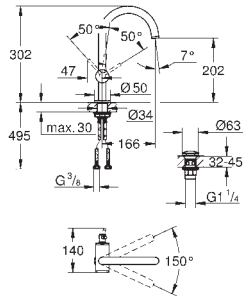

Atrio
Basin mixer 1/2"
M-Size
 monobloc installation
 28 mm ceramic cartridge
 with **GROHE SilkMove**
 with temperature limiter
GROHE Long-Life Shine durable sparkling sheen
GROHE EcoJoy 5.7 l/min laminar mousseur
 swivel tubular C-spout with mousseur
 stop limiter
 Push-open waste set 1 1/4"
 flexible connection hoses