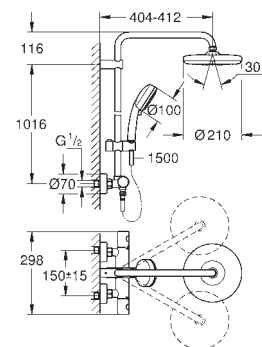

26 302 001	Chrome	4005176408137

Tempesta Cosmopolitan System 210 Shower system with thermostat for wall mounting

Consisting of:
horizontal swivable 390 mm projection shower arm
exposed thermostatic shower
with Aquadimmer function
allows change between:
head shower Tempesta 210 (26 408)
Rain spray pattern
with ball joint
rotation angle $\pm 15^\circ$
hand shower Tempesta Cosmopolitan 100 (27 571 001)
2 spray patterns:
Rain, Jet
adjustable height via gliding element
Relexaflex shower hose 1500 mm (28 161)
GROHE TurboStat compact cartridge
with wax thermoelement
GROHE SafeStop safety button at 38°C
(calibration required)
GROHE SafeStop Plus optional temperature limiter at 43°C included
GROHE DreamSpray perfect spray pattern
GROHE Long-Life Shine durable sparkling sheen
SpeedClean anti-limescale system
Inner WaterGuide for a longer life
suitable for instantaneous heaters from 18 kW/h
minimum flow rate 7 l/min.
optional upgrade: **GROHE EasyReach** tray (26 362)