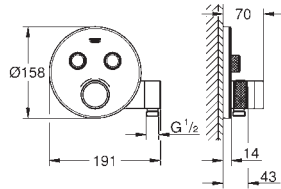

GROHE GROHTHERM SMARTCONTROL

Ref. No.	Colour	EAN
29 120 000	Chrome	4005176412264

Grotherm SmartControl
Thermostat for concealed installation with 2 valves and integrated shower holder
set for final installation for
GROHE Rapido SmartBox 35 600/35 604
metal wall escutcheon with **GROHE FastFixation** (covered escutcheon and shaft sealing, covered fixing), retroactively 6° adjustable
GROHE Long-Life Shine durable sparkling sheen
GROHE SmartControl push for ON-OFF, turn for volume adjustment from GROHE Water Saving to full flow
exchangeable symbols
GROHE TurboStat compact cartridge with wax thermoelement
GROHE ProGrip with knurl structure
GROHE SafeStop safety button at 38°C (calibration required)
GROHE SafeStop Plus optional temperature limiter at 43°C or 46°C included
built-in non return valve and dirt strainers
multiple outlets can be run simultaneously
integrated shower union with shower outlet 1/2"
without roughing-in-set
flow performance:
outlet B = 24 l/min
hand shower = 12 l/min
outlet B + hand shower = 27 l/min

35 604 000		4005176698774
GROHE Rapido SmartBox universal rough-in box for concealed installation		

29 121 000	★ Chrome	4005176412271
29 121 DC0	★ supersteel	4005176455094
29 121 GL0	★ cool sunrise	4005176493188
29 121 GN0	★ brushed cool sunrise	4005176493195
29 121 DA0	★ warm sunset	4005176493201
29 121 DL0	★ brushed warm sunset	4005176493218
29 121 A00	hard graphite	4005176493225
29 121 AL0	★ brushed hard graphite	4005176455100

Grotherm SmartControl
Thermostat for concealed installation with 3 valves
set for final installation for
GROHE Rapido SmartBox 35 600/35 604
metal wall escutcheon with **GROHE FastFixation** (covered escutcheon and shaft sealing, covered fixing), retroactively 6° adjustable
GROHE Long-Life Shine durable sparkling sheen
GROHE SmartControl push for ON-OFF, turn for volume adjustment from GROHE Water Saving to full flow
exchangeable symbols
GROHE TurboStat compact cartridge with wax thermoelement
GROHE ProGrip with knurl structure
GROHE SafeStop safety button at 38°C (calibration required)
GROHE SafeStop Plus optional temperature limiter at 43°C or 46°C included
built-in non return valve and dirt strainers
multiple outlets can be run simultaneously
without roughing-in-set
flow performance:
outlet A = 23 l/min
outlet B = 27 l/min
outlet C = 23 l/min
outlet A + B = 33 l/min
outlet A + B + C = 36 l/min