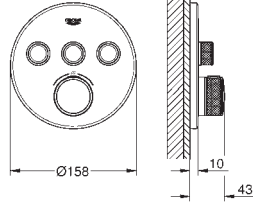

Ref. No.	Colour	EAN

29 121 000	★ Chrome	4005176412271
29 121 DC0	★ supersteel	4005176455094
29 121 GL0	★ cool sunrise	4005176493188
29 121 DA0	★ warm sunset	4005176493201
29 121 AL0	★ brushed hard graphite	4005176455100

Grotherm SmartControl

Thermostat for concealed installation with 3 valves

set for final installation for

GROHE Rapido SmartBox 35 600/35 604

metal wall escutcheon with **GROHE FastFixation** (covered escutcheon and shaft sealing, covered fixing), retroactively 6° adjustable

GROHE Long-Life Shine durable sparkling sheen

GROHE SmartControl push for ON-OFF, turn for volume adjustment from GROHE Water Saving to full flow exchangeable symbols

GROHE TurboStat compact cartridge with wax thermoelement

GROHE ProGrip with knurl structure

GROHE SafeStop safety button at 38°C

(calibration required)

GROHE SafeStop Plus optional temperature limiter at 43°C or 46°C included

built-in non return valve

and dirt strainers

multiple outlets can be run simultaneously

without roughing-in-set

flow performance:

outlet A = 23 l/min

outlet B = 27 l/min

outlet C = 23 l/min

outlet A + B = 33 l/min

outlet A + B + C = 36 l/min

35 604 000

4005176698774

GROHE Rapido SmartBox universal rough-in box for concealed installation

29 122 000	Chrome	4005176412288
29 122 DC0	supersteel	4005176455117
29 122 GL0	cool sunrise	4005176515194
29 122 DA0	warm sunset	4005176515217
29 122 AL0	brushed hard graphite	4005176455124

Grotherm SmartControl

Triple volume control trim

set for final installation for

GROHE Rapido SmartBox 35 600/35 604/35 601

metal wall escutcheon with **GROHE FastFixation** (covered escutcheon and shaft sealing, covered fixing), retroactively 6° adjustable

10 mm thin profile escutcheon

GROHE Long-Life Shine durable sparkling sheen

GROHE SmartControl push for ON-OFF, turn for volume adjustment from GROHE Water Saving to full flow

exchangeable symbols

GROHE ProGrip with knurl structure

multiple outlets can be run simultaneously

without roughing-in-set

flow performance:

outlet D = 28 l/min

outlet E = 28 l/min

outlet A = 28 l/min

outlet D+E+A = 65 l/min