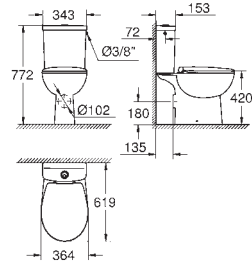

GROHE BAU CERAMIC

Ref. No. Colour EAN

39 347 000 alpine white 4005176449680

Bau Ceramic
Bundle close coupled WC
Consisting of:
Bau Ceramic floor standing toilet with horizontal outlet (39 428 000)
wash down
boxed rim
horizontal outlet, concealed
flush volume 6/3 l
including fixation set
sanitary ware
Bau Ceramic exposed flushing cistern (39 437 000)
connection from the left/right hand side
including flushing set & button
sanitary ware
Bau Ceramic WC seat (39 493 000)
with lid
soft close
quick release function
detachable
material: Duroplast
including fixation set

39 346 000 alpine white 4005176449673