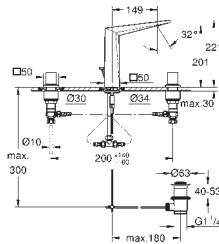

Ref. No.	Colour	EAN
	20 627 000	Chrome	4005176760167
	20 627 DC0	supersteel	4005176760198
	20 627 AL0	brushed hard graphite	4005176760181
Allure Brilliant Three-hole basin mixer 1/2" M-Size ceramic headparts 1/2", 90° GROHE Long-Life Shine durable sparkling sheen GROHE Water Saving 5.0 l/min. flow limiter spout with integrated mousseur pop-up waste set 1 1/4" pressure-proof, flexible connection hoses between spout and side valves			
	20 667 000	Chrome	4005176795510
	20 667 DC0	supersteel	4005176795527
	20 667 AL0	brushed hard graphite	4005176795534
Allure Brilliant Private Collection three-hole basin mixer with knurled trapeze handles			
	20 668 000	Chrome	4005176795008
	20 668 DC0	supersteel	4005176795015
	20 668 AL0	brushed hard graphite	4005176795022
Allure Brilliant Private Collection three-hole basin mixer with white Caesarstone trapeze handles			
	20 669 000	Chrome	4005176795039
	20 669 DC0	supersteel	4005176795046
	20 669 AL0	brushed hard graphite	4005176795053
Allure Brilliant Private Collection three-hole basin mixer with black Caesarstone trapeze handles			
	20 670 000	Chrome	4005176791680
	20 670 DC0	supersteel	4005176791697
	20 670 AL0	brushed hard graphite	4005176791703
Allure Brilliant Private Collection three-hole basin mixer with knurled knob handles			
	20 671 000	Chrome	4005176791710
	20 671 DC0	supersteel	4005176791727
	20 671 AL0	brushed hard graphite	4005176791734
Allure Brilliant Private Collection three-hole basin mixer with white Caesarstone knob handles			
	20 672 000	Chrome	4005176791741
	20 672 DC0	supersteel	4005176791758
	20 672 AL0	brushed hard graphite	4005176791963
Allure Brilliant Private Collection three-hole basin mixer with black Caesarstone knob handles