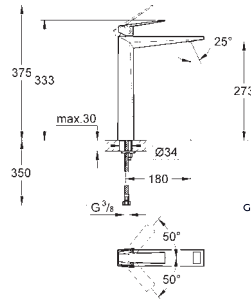

GROHE SPA

GROHE ALLURE BRILLIANT

Ref. No.	Colour	EAN
24 346 000	Chrome	4005176759796
24 346 DC0	supersteel	4005176759826
24 346 AL0	brushed hard graphite	4005176759819

Allure Brilliant
Basin mixer 1/2"
XL-Size
monobloc installation
for free-standing basins
28 mm ceramic cartridge
with **GROHE SilkMove**
temperature limiter
GROHE Long-Life Shine durable sparkling sheen
GROHE Water Saving 5.0 l/min. flow limiter
GROHE FastFixation installation system
spout with integrated mousseur
smooth body
flexible connection hoses

24 417 000	Chrome	4005176794872
24 417 DC0	supersteel	4005176794896
24 417 AL0	brushed hard graphite	4005176794902

Allure Brilliant Private Collection basin mixer with knurled lever

24 418 000	Chrome	4005176794919
24 418 DC0	supersteel	4005176794926
24 418 AL0	brushed hard graphite	4005176795473

**Allure Brilliant Private Collection basin mixer with white
Caesarstone inlay**

24 419 000	Chrome	4005176795480
24 419 DC0	supersteel	4005176795497
24 419 AL0	brushed hard graphite	4005176795503

**Allure Brilliant Private Collection basin mixer with black
Caesarstone inlay**