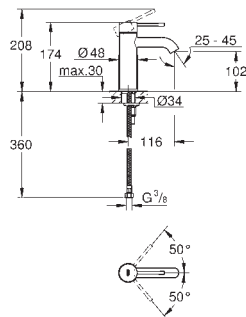

24 172 001 ★	Chrome	4005176698316
24 172 DC1 ★	supersteel	4005176712081
24 172 GL1 ★	cool sunrise	4005176712111
24 172 GN1 ★	brushed cool sunrise	4005176712128
24 172 DA1 ★	warm sunset	4005176712074
24 172 DL1 ★	brushed warm sunset	4005176712098
24 172 A01	hard graphite	4005176712043
24 172 AL1 ★	brushed hard graphite	4005176712050

Essence
Basin mixer 1/2"
S-Size
monobloc installation
metal lever
28 mm ceramic cartridge
with **GROHE SilkMove**
with temperature limiter
GROHE Long-Life Shine durable sparkling sheen
GROHE Water Saving mousseur 5.7 l/min
GROHE AquaGuide adjustable mousseur
GROHE FastFixation Plus installation system
smooth body
flexible connection hoses
professional edition
replaces Essence basin mixer 23 590 xx1