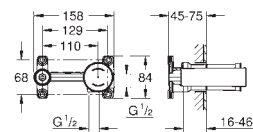

Single-lever mixer 1/2", universal concealed body
for 2 hole basin mixer
wall installation
without finishing trim set
GROHE SilkMove 35 mm ceramic cartridge
adjustable flow rate limiter
with temperature limiter
spout can be positioned on the right or left
DR-brass
installation device
allows for waterproofing of wall construction surrounding the concealed body
with sealing sleeve

33 848 001	Chrome	4005176409172
33 848 DC1	supersteel	4005176412776