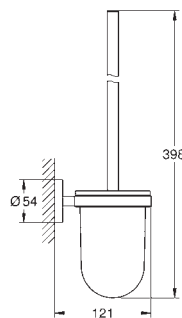

40 374 001	★ Chrome	4005176326400
40 374 DC1	★ supersteel	4005176412486
40 374 BE1	polished nickel	4005176430190
40 374 EN1	brushed nickel	4005176430282
40 374 GL1	★ cool sunrise	4005176429446
40 374 GN1	★ brushed cool sunrise	4005176429897
40 374 DA1	★ warm sunset	4005176429293
40 374 DL1	★ brushed warm sunset	4005176430046
40 374 A01	hard graphite	4005176429590
40 374 AL1	★ brushed hard graphite	4005176429743

Essentials

Toilet brush set

material: glass / metal
wall mounted
concealed fastening

GROHE Long-Life Shine durable sparkling sheen

suitable for screwing (including screws and dowels) or gluing (glue 40 915 000 sold separately)

40 791 001	white	4005176323409
40 791 KS1	velvet black	4005176336379

Spare Brush Head