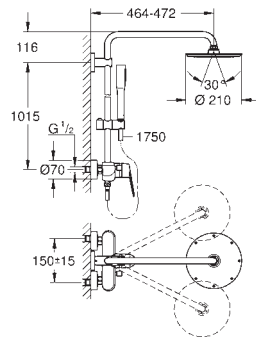

23 058 003 Chrome 4005176313790

Euphoria Eurodisc Cosmopolitan System 210
Shower system with single lever for wall mounting
 Consisting of:
 horizontal swivable 450 mm projection shower arm
 exposed single-lever shower mixer
 with diverter
 allows change between:
 metal head shower Rainshower Cosmopolitan 210 (28 368 000)
 Rain spray pattern
 with ball joint
 rotation angle ± 15°
 hand shower Euphoria Cosmopolitan Stick (27 400)
 Rain spray pattern
 adjustable height via gliding element
 Silverflex shower hose 1750 mm (28 388 000)
GROHE SilkMove 46 mm ceramic cartridge
GROHE DreamSpray perfect spray pattern
GROHE Long-Life Shine durable sparkling sheen
SpeedClean anti-limescale system
Inner WaterGuide for a longer life
TwistStop preventing the hose from twisting
 suitable for instantaneous heaters from 18 kW/h
 minimum flow rate 7 l/min.