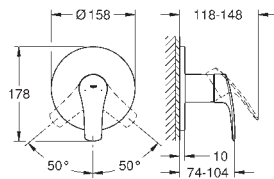

24 042 003 Chrome 4005176613616

Eurosmart
Single-lever shower mixer trim
set for final installation for
GROHE Rapido SmartBox 35 600/35 604
GROHE SilkMove 46 mm ceramic cartridge
GROHE Long-Life Shine durable sparkling sheen
wall escutcheon with **GROHE FastFixation**
(covered escutcheon- and shaft sealing, covered fixing)
metal escutcheon, retroactively 6° adjustable
metal lever
flow performance:
outlet B or C = 30 l/min
without roughing-in-set
professional edition

35 604 000 4005176698774
GROHE Rapido SmartBox universal rough-in box for concealed installation