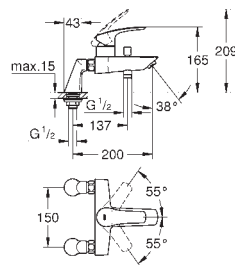

Eurosmart
Single-lever bath/shower mixer 1/2"
deck mounted
metal lever
35 mm ceramic cartridge with
Eco-Override-Stop, with **GROHE SilkMove**
adjustable flow rate limiter
with temperature limiter
GROHE Long-Life Shine durable sparkling sheen
automatic diverter: bath/shower
mousseur
shower outlet 1/2"
integrated non-return valve
in the shower outlet 1/2"
pillar unions
protected against backflow
professional edition

25 098 003 Chrome 4005176644290