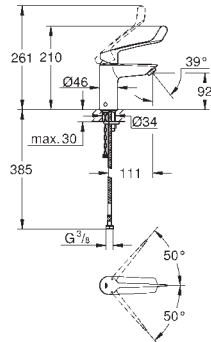

GROHE EUROSMART CARE

Ref. No. Colour EAN

23 984 003 Chrome 4005176643835

**Eurosmart
Basin mixer 1/2"**
S-Size
thermostatic scalding protection
maximum temperature adjustable
thermal disinfection without re-adjustment of temperature
tool for thermal disinfection included
monobloc installation
long metal lever
lever length 147 mm
28 mm ceramic cartridge
with **GROHE SilkMove**
adjustable flow rate limiter
Lead and Nickel Free Inner Water Ways
built-in non return valves
dirt strainers
GROHE Water Saving 4.2 l/min laminar flow straightener
GROHE FastFixation installation system
smooth body
flexible connection hoses
max. pressure differential 5:1
professional edition

23 985 003 Chrome 4005176643842