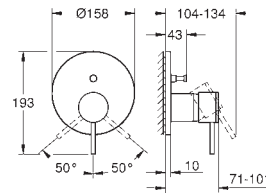

Ref. No.	Colour	EAN
24 355 000	Chrome	4005176762079
24 355 DC0	supersteel	4005176761638
24 355 GL0	cool sunrise	4005176761645
24 355 DA0	warm sunset	4005176761621
24 355 AL0	brushed hard graphite	4005176761614

Aerio
Single-lever mixer with 2-way diverter
set for final installation for
GROHE Rapido SmartBox 35 600/35 604
GROHE SilkMove 46 mm ceramic cartridge
GROHE Long-Life Shine durable sparkling sheen
wall escutcheon with GROHE FastFixation
(covered escutcheon- and shaft sealing, covered fixing)
metal escutcheon, retroactively 6° adjustable
metal lever
automatic 2-way diverter
flow performance:
outlet B = 27 l/min, outlet C = 27 l/min
without roughing-in-set

35 604 000	4005176698774
GROHE Rapido SmartBox universal rough-in box for concealed installation