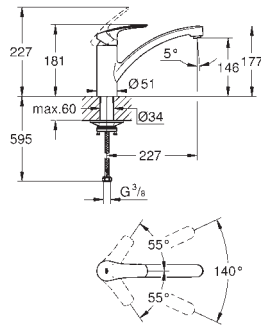

Ref. No. Colour EAN

30 506 000 Chrome 4005176723667

Eurosmart
Single-lever sink mixer 1/2"
low spout
Cradle to Cradle Certified Gold
monobloc installation
GROHE Long-Life Shine durable sparkling sheen
GROHE SilkMove 35 mm ceramic cartridge
GROHE Water Saving 5,7 l/min mousseur with coin slot for tool free replacement
adjustable flow rate limiter
integrated temperature limiter
swivel cast spout
swivel area 140°
Lead and Nickel Free Inner Water Ways
flexible connection hoses 3/8"
GROHE FastFixation Plus installation system
professional edition

33 281 003 Chrome 4005176635366
33 281 DC3 supersteel 4005176635397