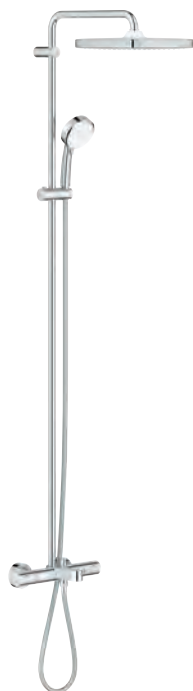

Tempesta Cosmopolitan System 250 Cube
Shower system with bath thermostat for wall mounting
Consisting of:
horizontal swivable 390 mm projection shower arm
exposed thermostatic shower
with Aquadimmer function
allows change between:
head shower Tempesta 250 Cube (26 685)
spray pattern:
Rain
head shower with white rear cover
with ball joint
rotation angle $\pm 10^\circ$
GROHE Water Saving 9.5 l/min flow limiter
bath inlet
separate diverter for hand shower
hand shower Tempesta Cosmopolitan 100 (27 571 001)
2 spray patterns:
Rain, Jet
GROHE Water Saving 5.7 l/min. flow limiter
adjustable height via gliding element
Rotaflex shower hose 1750 mm $1/2'' \times 1/2''$ (28 410)
GROHE Water Saving - Less water, perfect flow
GROHE TurboStat compact cartridge
with wax thermoelement
GROHE SafeStop safety button at 38°C
(calibration required)
GROHE SafeStop Plus optional temperature limiter at 43°C included
GROHE DreamSpray perfect spray pattern
GROHE Long-Life Shine durable sparkling sheen
SpeedClean anti-limescale system
Inner WaterGuide for a longer life
TwistStop preventing the hose from twisting
suitable for instantaneous heaters from 18 kW/h
minimum flow rate 7 l/min.
professional edition