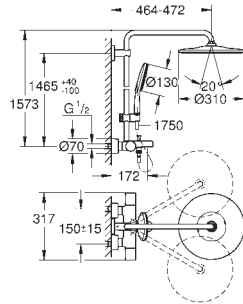

GROHE RAINSHOWER SMARTACTIVE SYSTEM

Ref. No. Colour EAN

26 657 000 Chrome 4005176533075

Rainshower SmartActive 310
Shower system with bath thermostat for wall mounting
Consisting of:
horizontal swivable 450 mm projection shower arm
exposed thermostatic shower
with Aquadimmer function
allows change between:
head shower Rainshower Mono 310 (26 562)
with ball joint
rotation angle $\pm 15^\circ$
bath inlet
separate diverter for hand shower
hand shower Rainshower SmartActive 130 (26 574)
adjustable height via gliding element
including performance grip
Silverflex shower hose 1750 mm (28 388 000)
GROHE TurboStat compact cartridge
with wax thermoelement
GROHE SafeStop safety button at 38°C
(calibration required)
GROHE SafeStop Plus optional temperature limiter at 43°C included
GROHE CoolTouch prevents scalding on hot surfaces
GROHE DreamSpray perfect spray pattern
GROHE SmartTip showering spray selection via push of a ring
GROHE Long-Life Shine durable sparkling sheen
GROHE Water Saving 9.5 l/min flow limiter
GROHE FastFixation (upper bracket adjustable to adapt to existing holes)
SpeedClean anti-limescale system
Inner WaterGuide for a longer life
suitable for instantaneous heaters from 18 kW/h
minimum flow rate 7 l/min.

SHOWERS

27 966 001 Chrome 4005176532993