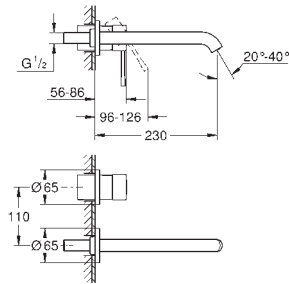

GROHE ESSENCE

Ref. No. Colour EAN

29 193 001	★ Chrome	4005176698286
29 193 DC1	★ supersteel	4005176711954
29 193 GL1	★ cool sunrise	4005176711985
29 193 GN1	★ brushed cool sunrise	4005176711992
29 193 DA1	★ warm sunset	4005176711947
29 193 DL1	★ brushed warm sunset	4005176711961
29 193 A01	hard graphite	4005176711916
29 193 AL1	★ brushed hard graphite	4005176711923

Essence
2-hole basin mixer
L-Size
wall mounted
set for final installation for
23 571 000
without concealed body
metal escutcheon
metal lever
GROHE Long-Life Shine durable sparkling sheen
GROHE Water Saving mousseur 5.7 l/min
GROHE AquaGuide adjustable mousseur
centre distance 110 mm
projection 230 mm
replaces 19 967 001
professional edition
replaces Essence two-hole basin mixer 19 967 xx1

23 571 000 4005176334276