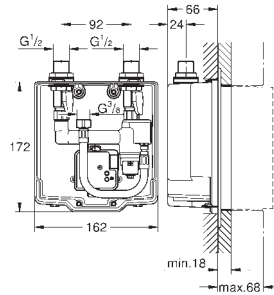

36 336 001

4005176991769

**Eurosmart Cosmopolitan E
Concealed mounting box**

with integrated pre-adjustable
thermostatic mixer
wall installation
suitable for IR-sets for final installation
2 stop valves
non-return valve
suitable for
36 410 000, 36 334 SD0, 36 335 SD0, 36 273 000
allows for waterproofing of wall construction surrounding the concealed body
with sealing sleeve

36 407 001

4005176368974