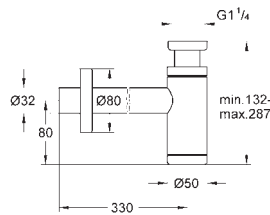

GROHE LINEARE

Ref. No.	Colour	EAN
28 912 000 ★	Chrome	4005176266751
28 912 DC0 ★	supersteel	4005176467905
28 912 AL0 ★	brushed hard graphite	4005176467844

Bottle trap, 1 1/4"
for basins
brass
(screw-top for cleaning)
large sliding escutcheon
GROHE Long-Life Shine durable sparkling sheen