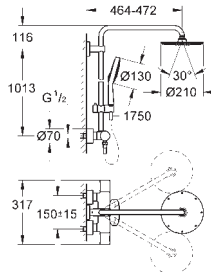

Rainshower System 210
Shower system with thermostat for wall mounting
horizontal swivable 450 mm projection shower arm
exposed thermostatic shower
with Aquadimmer function
allows change between:
Rainshower Cosmopolitan 210 head shower (28 368 000)
material: metal
with ball joint
rotation angle $\pm 15^\circ$
hand shower Power&Soul Cosmopolitan 130 (27 664 000)
adjustable height via gliding element
(12 140 000)
Silverflex shower hose 1750 mm (28 388 000)
GROHE TurboStat compact cartridge
with wax thermoelement
GROHE SafeStop safety button at 38°C
(calibration required)
GROHE SafeStop Plus optional temperature limiter at 43°C included
GROHE CoolTouch
GROHE DreamSpray perfect spray pattern
GROHE One-Click Showering spray selection
with one click
GROHE Long-Life Shine durable sparkling sheen
SpeedClean anti-limescale system
Inner WaterGuide for a longer life
minimum flow rate 7 l/min.

27 641 000 Chrome 4005176901645