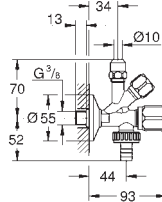

Original WAS combination service valve 3/8"
wall connection 3/8"
outlet thread 3/8"
with length compensation
with compression nut Ø 10 mm
outlet 3/4"
with hose connection
grease chamber headpart
non-return valve type EB
long connecting shaft
ergonomic handles
marking: neutral
metal push-on escutcheon Ø 55 mm
for combination with pipe ventilating valve type HB 41 239 000

41 007 000	Chrome	4005176281815