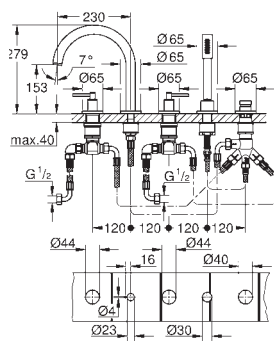

Ref. No.	Colour	EAN
	29 407 000	Chrome	4005176762772
	29 407 DC0	supersteel	4005176762802
	29 407 GL0	cool sunrise	4005176762819
	29 407 DA0	warm sunset	4005176762796
	29 407 AL0	brushed hard graphite	4005176762789