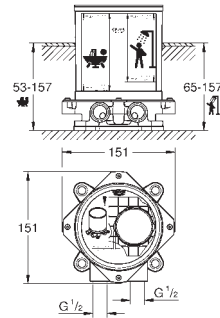

Rough-in set 1/2"
for floor-mounted bath mixers/spouts and shower mixers
without finishing trim set
installation plate with 360° horizontal and 3° vertical adjustment
installation depth 53-157 mm for bath mixers/spouts, depth compensation 104 mm
installation depth 65-157 mm for shower mixers, depth compensation 92 mm
two 1/2" female connections (hot/cold supplies)
flushing plug
Can take a single mixed supply
fixing material

13 484 000 Chrome 4005176757716
13 484 1G0 chrome/gold 4005176757747
13 484 DA0 warm sunset 4005176757730