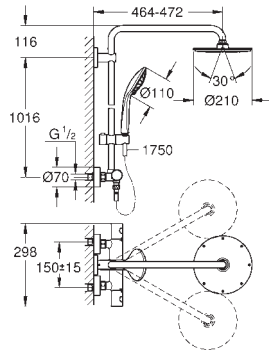

GROHE EUPHORIA SHOWER SYSTEM

Ref. No.   Colour   EAN

26 383 000   Chrome   4005176369025

Euphoria System 210
Shower system with thermostat for wall mounting
Consisting of:
horizontal swivable 450 mm projection shower arm
GROHE MetalGrip ergonomically shaped metal handles
exposed thermostatic shower
with Aquadimmer function
allows change between:
Rainshower Cosmopolitan 210 metal head shower
Rain spray pattern
GROHE Water Saving 12 l/min flow limiter
with ball joint
rotation angle $\pm 15^\circ$
hand shower Euphoria 110 Massage
GROHE Water Saving 9.5 l/min flow limiter
adjustable height via gliding element
Silverflex shower hose 1750 mm (28 388 000)
minimum flow rate 7 l/min.
GROHE DreamSpray perfect spray pattern
GROHE Long-Life Shine finish
GROHE TurboStat compact cartridge
with wax thermoelement
SpeedClean anti-limescale system
Inner WaterGuide for a longer life
TwistStop preventing the hose from twisting
suitable for instantaneous heaters from 18 kW/h
optional upgrade: **GROHE EasyReach** tray (26 362)

27 296 001   Chrome   4005176896293