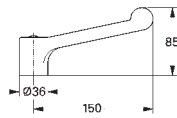

Lever
projection 150 mm
marking: blue/red
for use with ceramic headparts
GROHE Long-Life Shine durable sparkling sheen