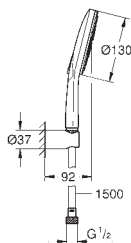

26 581 000 Chrome 4005176486234

**Rainshower SmartActive 130
Wall holder set 3 sprays**

Consisting of:
hand shower Rainshower SmartActive 130 (26 574)
wall shower holder (27 056)
Silverflex shower hose 1.500 mm (28 364)
GROHE Water Saving 9.5 l/min flow limiter
GROHE DreamSpray perfect spray pattern
GROHE Long-Life Shine durable sparkling sheen
SpeedClean anti-limescale system
Inner WaterGuide for a longer life
TwistStop preventing the hose from twisting
suitable for instantaneous heater

26 581 LSO moon white 4005176486241
ditto, with white spray plate