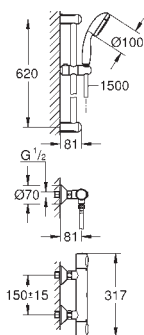

Grohtherm 500

Thermostatic shower mixer 1/2" with shower set for low pressure

Consisting of:

Grohtherm 500 thermostatic shower mixer 1/2" (34 793)

Tempesta 100 shower rail set 1 spray for low pressure, 620 mm rail

(27 214 + 28 161 + 27 523)

min. recommended pressure 0.5 bar to comply with EN1111