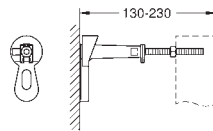

38 558 00M   **4005176291418**

Rapid SL
Front wall brackets
for against-the-wall installations
for fixing the elements at the brick-wall
or in front of the studded wall
adjustment from 130 - 230 mm
2 pieces