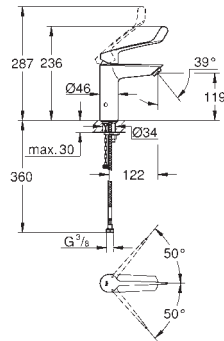

**Eurosmart
Basin mixer 1/2"**
M-Size
thermostatic scalding protection
maximum temperature adjustable
thermal disinfection without re-adjustment of temperature
tool for thermal disinfection included
monobloc installation
long metal lever
lever length 147 mm
28 mm ceramic cartridge
with **GROHE SilkMove**
adjustable flow rate limiter
Lead and Nickel Free Inner Water Ways
built-in non return valves
dirt strainers
GROHE Water Saving 4.2 l/min laminar flow straightener
GROHE FastFixation installation system
smooth body
flexible connection hoses
max. pressure differential 5:1
professional edition

23 982 003 Chrome 4005176644245