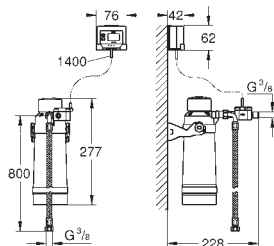

GROHE Blue

Ultrasafe filter starter set

Consisting of:

GROHE Blue filter head

GROHE Blue Ultrasafe filter retains microplastic > 1 µm, 99.999 % of bacteria and

99,5 % of lead

reduces substances responsible for unpleasant taste and odour, e.g. chlorine

filter capacity 3000 l, the filter must be replaced after 6 months of use

flow meter for filter lifetime measurement including 2 x AA batteries

compatible with GROHE Blue Pure single faucets