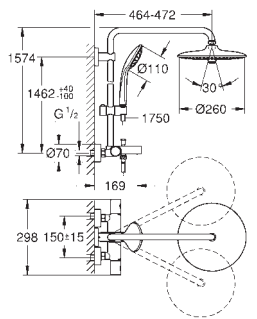

Euphoria System 260
Shower system with bath thermostat for wall mounting
Consisting of:
horizontal swivable 450 mm projection shower arm
exposed thermostatic shower
with Aquadimmer function
allows change between:
head shower Euphoria 260 (26 457)
Rain, SmartRain, Jet
with ball joint
rotation angle $\pm 15^\circ$
bath inlet
separate diverter for hand shower
hand shower Euphoria 110 Massage
(27 239 000)
3 spray patterns:
Rain, Massage, SmartRain
adjustable height via gliding element
Silverflex shower hose 1750 mm (28 388 000)
GROHE TurboStat compact cartridge
with wax thermoelement
GROHE SafeStop safety button at 38°C
(calibration required)
GROHE SafeStop Plus optional temperature limiter at 43°C included
GROHE DreamSpray perfect spray pattern
GROHE Long-Life Shine durable sparkling sheen
GROHE SprayDimmer (Stepless
flow rate reduction)
GROHE Water Saving 9.5 l/min flow limiter
GROHE FastFixation upper bracket adjustable
Inner WaterGuide for a longer life
SpeedClean anti-limescale system
TwistStop preventing the hose from twisting
suitable for instantaneous heaters from 18 kW/h
minimum flow rate 7 l/min.
professional edition