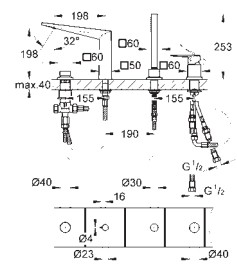

Allure Brilliant
4-hole single-lever bath combination
GROHE SilkMove 46 mm ceramic cartridge
GROHE Long-Life Shine durable sparkling sheen
 pre-assembled spout fixing
 single lever mixer operating element
 bath spout with integrated mousseur
 diverter bath/shower
 hand shower Euphoria Cube+ 6.5 l/min
 metal shower hose 2000 mm (always chrome for any colour of the set)
 flexible connection hoses
 connection for shower hose
 protected against backflow
 for use with 29 037 000