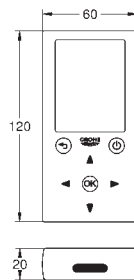

Remote control
for all GROHE one eye infra-red products
as of 06/2015 and GROHE Blue Home until 12/2018
monitoring
consumption and usage data
thermal disinfection cycles (infrared mixers)
auto flush cycles (infrared mixers)
cleaning mode cycles (GROHE Blue Home)
filter and CO₂ capacity (GROHE Blue Home)
configuration
cleaning mode activation
thermal disinfection (infrared mixers)
detection range (infrared mixers)
shut off delay (infrared mixers)
auto flush (infrared mixers)
filter capacity (GROHE Blue Home)
service
send and save profile
reset to factory or user settings
service details
demo mode
error codes (GROHE Blue Home)
3 x 1.5 V DC (AAA) battery supply

39 368 000 4005176341540