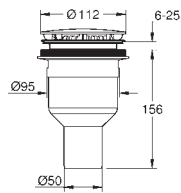

GROHE ACRYLIC SHOWER TRAYS

Ref. No.	Colour	EAN

49 533 000	Chrome	4005176478475
49 533 SH0	alpine white	4005176560033

Waste set for universal shower tray
Ø 112 mm
vertical outlet
GROHE Long-Life Shine durable sparkling sheen
flow rate 1.1 l/s according to DIN EN 274

49 534 000	Chrome	4005176478482
49 534 SH0	alpine white	4005176560040