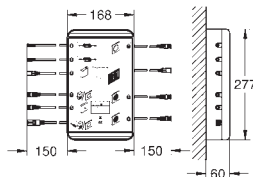

Ref. No.	Colour	EAN
36 475 000	Chrome	4005176758751

GROHE F-digital Deluxe

Bluetooth unit BT-01A for Apple and Android devices

with integrated electronic for wireless data communication
wall mounted
86 x 73 x 42 mm

Features:

- reset switch
- status indicator (LED)
- stand alone/maximum configuration
- one-to-one connection
- with safety cut-off mechanism (1 user)
- safety shutdown in case of connection loss
- connection cable set for data communication and power supply (5 m each)
- CE approved

Bluetooth transmitter power supply: 12 V

Bluetooth transmitter frequency: 2.4 GHz

Bluetooth range (max. 10 m) varies depending on materials used and walls between transmitter and receiver

requires Base Unit Box 2.0 (36 476 000) or Base Unit Box 4.0 (26 864 000) – to be ordered separately

Bluetooth-enabled device (Bluetooth V2.1 or higher) necessary

System requirements

Android

operating system: as of release 2.3.3

pixel density: 160 dpi minimum

display resolution: 320 x 470 pixels per inch

System requirements

Apple

iPod touch 4/5, iPhone 4/5, iPad/ iPad mini**

Apple operating system: as of release iOS 6.0 and above

Mobile devices and GROHE SPA F-digital deluxe App*** are not included in delivery and have to be ordered separately via an authorised Apple store/store/ iTunes or Google Play store.

36 476 000	Chrome	4005176758768

GROHE F-digital Deluxe

Base unit box 2.0 Bluetooth (BCU V2.0)

for connecting light, sound and steam modules

Consisting of:

2 plug connections, each for one pair of sound modules (36 473 000)

2 plug connections, each for one pair of light modules (36 472 000) or

1 ceiling shower (27 865 000) with integrated light

2 plug connections for steam module (29 414 000), including 1 connection for steam generator and 1 connection for temperature sensor