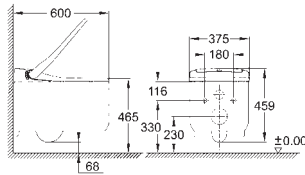

GROHE Hygiene GROHE antibacterial glazing (SIAA Kokin Japanese standard compliant) and non-stick coating ceramic appliance with Aquaceramics technology

GROHE power flush: rimless wash down jet WC with GROHE Triple Vortex flushing technology

GROHE Skin Clean:

2 dedicated adjustable spray arms (1 for anal area, 1 for lady spray)

separate water way for lady spray

oscillating spray (automatic forward and reverse motion of the spray)

pulsating spray for massage

adjustable spray intensity

automatic pre- and post-rinsing of spray nozzle with fresh water

integrated instant heater provides unlimited warm water

adjustable temperature

Additional functions

warm air dryer with adjustable temperature

odor extraction with filter

PlasmaCluster function - ion technology

descaling function

Duroplast WC seat and lid with automatic opening/close function

soft close

infra-red user detection

seat control operation

power switch

inside bowl night light

hidden water supply and power supply connection

remote control

smart phone app for iOS and Android

includes:

manual remote controller with wall-mounted holder

active carbon filter for odour absorption

water supply connection set for concealed cistern

nozzle guard

pressure 0.05 - 1 MPa (0.5 - 10 bar)

nominal voltage 220-240 V AC

main frequency 50-60 Hz

type of protection IPX4

complies with EN 1717

CE approved