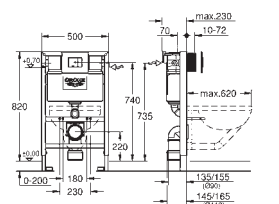

Rapid SL
3-in-1 set for WC, 0.82 m installation height
with flushing cistern 6 - 3 l
Consisting of:
Rapid SL element for WC (38 526 000)
Skate Cosmopolitan flush plate, chrome (38 732 000)
front wall brackets (38 558 00M)

INSTALLATION
SYSTEMS