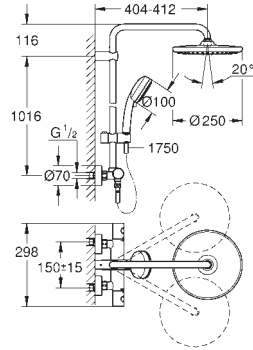

GROHE TEMPESTA SYSTEM

Ref. No. Colour EAN

26 670 000 Chrome 4005176580574

Tempesta Cosmopolitan System 250 Shower system with thermostat for wall mounting

Consisting of:

horizontal swivable 390 mm projection shower arm

exposed thermostatic shower

with Aquadimmer function

allows change between:

head shower Tempesta 250 (26 666)

spray pattern:

Rain

head shower with white rear cover

with ball joint

rotation angle $\pm 10^\circ$

GROHE Water Saving 9.5 l/min flow limiter

hand shower Tempesta Cosmopolitan 100 (27 571 001)

2 spray patterns:

Rain, Jet

GROHE Water Saving 5.7 l/min. flow limiter

adjustable height via gliding element

Rotaflex shower hose 1750 mm 1/2" x 1/2" (28 410)

GROHE Water Saving - Less water, perfect flow

GROHE TurboStat compact cartridge

with wax thermoelement

GROHE SafeStop safety button at 38°C

(calibration required)

GROHE SafeStop Plus optional temperature limiter at 43°C included

GROHE DreamSpray perfect spray pattern

GROHE Long-Life Shine durable sparkling sheen

SpeedClean anti-limescale system

Inner WaterGuide for a longer life

TwistStop preventing the hose from twisting

suitable for instantaneous heaters from 18 kW/h

minimum flow rate 7 l/min.

optional upgrade: **GROHE EasyReach** tray (26 362)

professional edition

26 689 000 Chrome 4005176580765