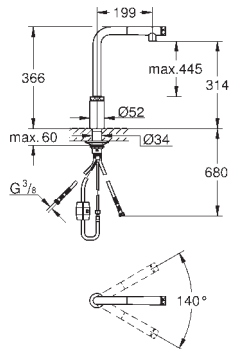

Minta SmartControl
Sink mixer with SmartControl
monobloc installation
GROHE Long-Life Shine durable sparkling sheen
pull-out spray with laminar metal spray
GROHE Magnetic Docking guarantees easy retraction and smooth docking of the spray head back to the starting position
GROHE SmartControl push for ON-OFF, turn for volume adjustment from water saving eco mode to Full Flow
temperature adjustment by turning of mixing valve on body
swivel tubular spout
swivel area 140°
protected against backflow
flexible connection hoses
metal fixation set
Lead and Nickel Free Inner Water Ways