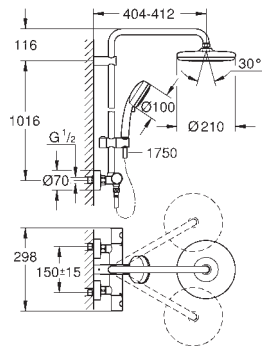

professional edition

GROHE TEMPESTA SYSTEM

| Ref. No. | Colour | EAN |
|------------|--------|---------------|
| 26 514 000 | Chrome | 4005176476099 |

Tempesta Cosmopolitan System 210 Shower system with thermostat for wall mounting