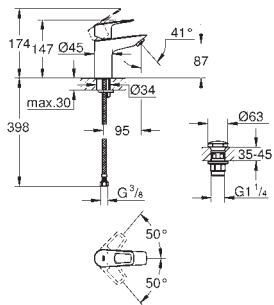

BauLoop
Basin mixer 1/2"
S-Size
monobloc installation
metal lever
GROHE Long-Life 28 mm ceramic cartridge
with temperature limiter
GROHE Long-Life Shine durable sparkling sheen
Lead and Nickel Free Inner Water Ways
GROHE LowFlow mousseur 3.5 l/min
rapid installation system
smooth body with plastic push open waste set 1 1/4"
flexible connection hoses
professional edition

23 762 001 Chrome 4005176555763