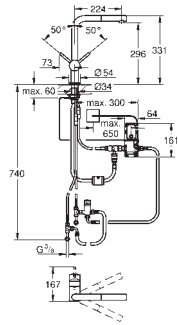

GROHE MINTA / MINTA SMARTCONTROL / MINTA TOUCH

Ref. No. Colour EAN

31 360 001 Chrome 4005176343025
31 360 DC1 supersteel 4005176343032

Minta Touch
Electronic single-lever sink mixer 1/2"
L-spout
Touch: activation of water via skin contact
battery supply 6 V lithium-battery, type CR-P2
CE approved
solenoid valve
fixed value mixing valve
automatically stops after 60 sec. (factory set)
type of protection IP 44
GROHE SilkMove 46 mm ceramic cartridge
pull out mousseur spout
adjustable flow rate limiter
swivel tubular spout
swivel area 360°
protected against backflow
flexible connection hoses
rapid installation system

31 358 002 Chrome 4005176465000
31 358 DC2 supersteel 4005176465017