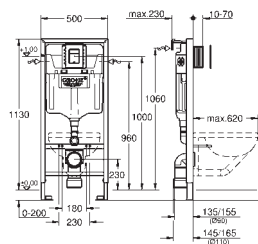

Rapid SL
3-in-1 set for WC, 1.13 m installation height
with flushing cistern GD 2 , 6 l - 9 l

Consisting of:
Rapid SL element for WC (38 528 001)
Skate Cosmopolitan S flush plate, chrome (37 535 000)
front wall brackets (38 558 00M)
including revision shaft 40 911 000 for mounting of small flush plates

39 503 000	Chrome	4005176454097