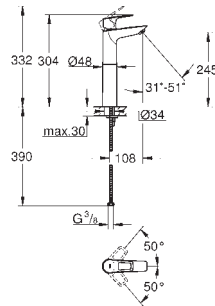

23 764 001 Chrome 4005176555848

BauLoop
Basin mixer 1/2"
XL-Size
for free-standing basins
metal lever
GROHE Long-Life 28 mm ceramic cartridge
with temperature limiter
GROHE Long-Life Shine durable sparkling sheen
Lead and Nickel Free Inner Water Ways
GROHE Water Saving mousseur 5.7 l/min
rapid installation system
smooth body
flexible connection hoses
professional edition