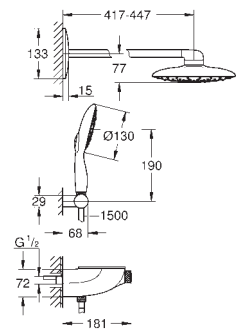

26 446 000 Chrome 4005176409905

Rainshower System SmartControl Mono 360

Combi shower system with thermostat, exposed/concealed

Consisting of:

exposed/concealed SmartControl thermostat

allows change between:

head shower Rainshower Mono 360 with horizontal

450 mm shower arm, spray plate chrome

GROHE PureRain/GROHE Rain O² spray*

Power&Soul 130 hand shower, spray plate white (27 673 LS0)

hand shower wall holder (27 055)

Silverflex shower hose 1.500 mm (28 364)

min. recommended pressure 1.5 bar

GROHE DreamSpray perfect spray pattern

GROHE Long-Life Shine durable sparkling sheen

GROHE CoolTouch prevents scalding on hot surfaces

GROHE TurboStat compact cartridge

with wax thermoelement

GROHE Water Saving - Less water, perfect flow

GROHE SafeStop safety button at 38°C

(calibration required)

GROHE SafeStop Plus optional temperature limiter at 43°C included

GROHE SmartControl push for ON-OFF, turn for volume adjustment from

GROHE Water Saving to full flow

GROHE EasyReach shower tray

SpeedClean anti-limescale system

Inner WaterGuide for a longer life

TwistStop preventing the hose from twisting

requires rough-in set 26 264 001 and concealed unit 26 449 000 – all to be ordered separately

* to be decided during initial installation; factory default setting: GROHE PureRain

26 446 LS0 moon white 4005176409912

ditto, head shower with white spray plate