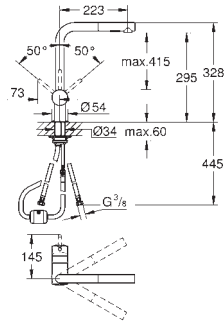

GROHE MINTA / MINTA SMARTCONTROL / MINTA TOUCH

Ref. No.	Colour	EAN
30 274 000	Chrome	4005176314988
30 274 DC0	supersteel	4005176314995
30 274 DA0	warm sunset	4005176488672
30 274 DL0	brushed warm sunset	4005176488689
30 274 A00	hard graphite	4005176488658
30 274 AL0	brushed hard graphite	4005176488665

Minta
Single-lever sink mixer 1/2"
L-spout
monobloc installation
GROHE Long-Life Shine finish
GROHE SilkMove 46 mm ceramic cartridge
flow strainer
pull-out dual spray control - switches between regular flow and spray
diverter: laminar spray/SpeedClean shower jet
automatic return to laminar spray
metal spray
adjustable flow rate limiter
swivel tubular spout
swivel area 360°
integrated non-return valve
protected against backflow
flexible connection hoses
rapid installation system