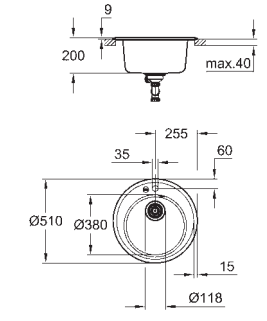

K200
Composite sink
model: K200 50-C 51 1.0
mounting type: top mount
material: quartz composite
GROHE Whisper
min. cabinet size: 500 mm
dimensions: Ø 510 mm
1 bowl: Ø 380 x 200 mm
inner bowl radius: Ø 380
GROHE FastFixation installation system
cut-out: Ø 490 mm
drainer: automatic waste fitting
accessories included: waste kit, basket strainer waste, mounting set
optional push to open excenter (40 986 SD0)
amount of fasteners included (top mount): 3
heat resistant up to 180° C