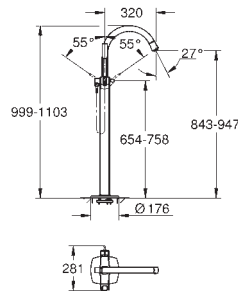

Grandera
Single-lever bath mixer 1/2", floor mounted
set for final installation for 45 984 001
without roughing-in set
GROHE SilkMove 46 mm ceramic cartridge
GROHE Long-Life Shine durable sparkling sheen
automatic diverter: bath/shower
spout with mousseur
projection 320 mm
integrated non-return valves in the shower outlet 1/2"
with shower holder
Grandera hand shower 7.6 l/min
Silverflex shower hose 1250 mm
protected against backflow

45 984 001 4005176992056