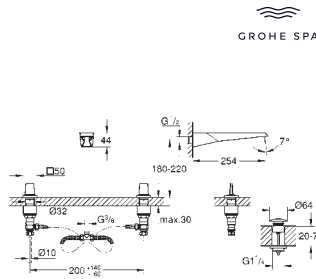

GROHE SPA

ALLURE BRILLIANT ICON 3D / ATRIO ICON 3D

| Ref. No. | Colour | EAN |
|------------|-----------------|---------------|
| 20 635 SD0 | stainless steel | 4005176759642 |

Allure Brilliant
3-hole wall-mount basin mixer
GROHE Water Saving 5.0 l/min. flow limiter
 spout with integrated mousseur
 red and blue markings on handles for hot and cold water
 valves hot/cold with ceramic headparts
 pressure-proof, flexible connection hoses
 between spout and side valves
 projection 256 mm