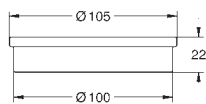

40 883 000	Chrome	4005176755262
		Soap dish material: glass fits holders Allure (40 963 001) and Atrio (40 885 xx0), please order separately