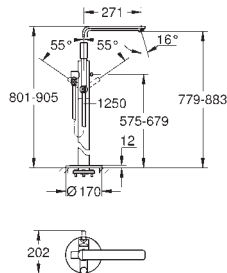

Lineare
Single-lever bath mixer 1/2", floor mounted
set for final installation for
45 984 001
without roughing-in-set
GROHE SilkMove 35 mm ceramic cartridge
with temperature limiter
GROHE Long-Life Shine durable sparkling sheen
automatic diverter: bath/shower
spout with mousseur
projection 271 mm
integrated non-return valve
in the shower outlet 1/2"
with shower holder
hand shower Sena Stick (26 465)
shower hose 1250 mm
protected against backflow

45 984 001 4005176992056