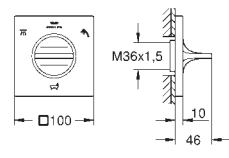

19 590 001	Chrome	4005176512599
	19 590 GN1	brushed cool sunrise	4005176512414
	19 590 DL1	brushed warm sunset	4005176512476
	19 590 A01	hard graphite	4005176512575
Allure 3-way diverter set for final installation for 29 033 000 without concealed body bayonet union escutcheon installation depth adjustable 66 - 113 mm only for use with concealed body GROHE Long-Life Shine durable sparkling sheen