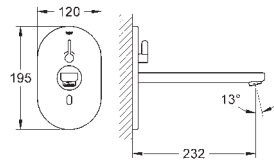

36 376 000 Chrome 4005176932243

**Eurosmart Cosmopolitan E
Infra-red electronic basin mixer with mixing device and adjustable
temperature limiter**
with infrared sensor for bi-directional communication
for monitoring, configuration and servicing
with transformer 100-230 V AC, 50-60 Hz, 6 V DC
laminar flow straightener 9 l/min
chrome escutcheon
chrome spout
projection 232 mm
7 pre-set programs
auto flush
thermal disinfection
cleaning mode
additional functions and precise settings
by remote control 36 407
set for final installation for concealed fitting box
36 339 001
CE approved
noise classification 1 in accordance
with DIN4109

36 315 000 Chrome 4005176896590
ditto, projection 172 mm