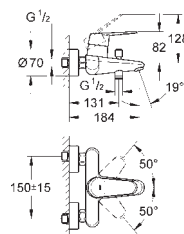

Eurodisc Cosmopolitan
Single-lever bath/shower mixer 1/2"
wall mounted, metal lever
GROHE SilkMove 46 mm ceramic cartridge
GROHE Long-Life Shine durable sparkling sheen
adjustable flow rate limiter
adjustable minimum flow rate 2.5 l/min
automatic diverter: bath/shower
mousseur, integrated non-return valve
in the shower outlet 1/2"
S-unions
protected against backflow
optional temperature limiter (46 308 000)