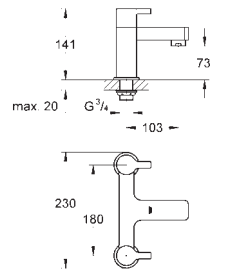

25 104 000 Chrome 4005176881794
Lineare
Two-handed Bath filler 1/2"
deck mounted
metal handles
GROHE Long-Life headpart 3/4"
recommended pressure 0.2-5.0 bar
GROHE Long-Life Shine durable sparkling sheen