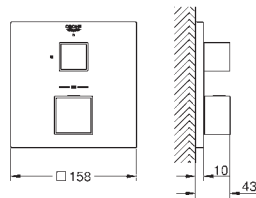

Grohtherm Cube
Thermostatic mixer for 1 outlet with shut off valve
set for final installation for
GROHE Rapido SmartBox 35 600/35 604
GROHE TurboStat compact cartridge
with wax thermoelement
GROHE Long-Life Shine durable sparkling sheen wall escutcheon with **GROHE FastFixation** (covered escutcheon- and shaft sealing, covered fixing)
metal escutcheon, retroactively 6° adjustable
GROHE SafeStop safety button at 38°C
(calibration required)
GROHE SafeStop Plus optional temperature limiter at 43°C or 46°C included
built-in non return valve
and dirt strainers
ceramic stop valve, 120°
flow performance:
outlet B = 27 l/min
outlet C = 30 l/min
without roughing-in-set

35 604 000		4005176698774

GROHE Rapido SmartBox universal rough-in box for concealed installation

24 154 000	Chrome	4005176481185
24 154 DC0	supersteel	4005176574238
24 154 AL0	brushed hard graphite	4005176585920