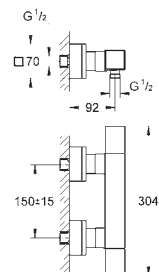

Grohtherm Cube
Thermostatic shower mixer 1/2"
wall mounted
GROHE Long-Life Shine durable sparkling sheen
GROHE SafeStop safety button at 38°C
(calibration required)
GROHE SafeStop Plus optional temperature limiter at 43°C included
GROHE TurboStat compact cartridge
with wax thermoelement
integrated mixed water shut off
volume handle with **GROHE EcoButton**
(economy button with individually
adjustable economy stop)
ceramic headpart 1/2", 180°
shower bottom outlet 1/2"
built-in non return valves
dirt strainers
protected against backflow
covered S-unions
GROHE Water Saving - Less water, perfect flow