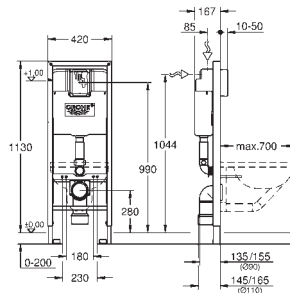

GROHE RAPID SL FOR WC

Ref. No. Colour EAN

38 675 001 4005176863516

Rapid SL

Element for WC, 1.13 m installation height, 0.42 m width
with flush cistern 6 - 3 l

for WC bowls 70 cm projection

for on-the-wall installations or studded walls
powder coated steel frame, self-supporting
TUV approved

2 WC fixing bolts
fixing device for ceramic
distance of fixing bolts 180/230 mm
outlet bend Ø 90 mm
depth adjustable
reducer Ø 90/110 mm
inlet and outlet connecting set
Insulated against condensation
1/2" water supply connection including integrated
angle valve and push fit flexible hose union
for on-the-wall installation please order wall brackets 38 558 00M (sold
separately)

for the mounting of support rails for the disabled please order fixing element 38 559 001 (sold separately)

38 994 000

4005176932335