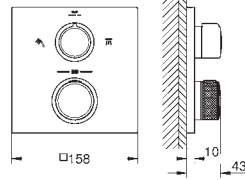

GROHE SPA

GROHE ALLURE

SPA BATH TAPS

Ref. No. Colour EAN

29 181 002	Chrome	4005176558993
29 181 GN2	brushed cool sunrise	4005176559037
29 181 DL2	brushed warm sunset	4005176559051
29 181 A02	hard graphite	4005176559068

Allure
Thermostat for concealed installation with 2-way diverter head shower/hand shower

set for final installation for
GROHE Rapido SmartBox 35 600/35 604

GROHE TurboStat compact cartridge
with wax thermoelement

GROHE Long-Life Shine durable sparkling sheen
wall escutcheon with **GROHE FastFixation**
(covered escutcheon- and shaft sealing, covered fixing)
metal escutcheon, retroactively 6° adjustable
printed head and hand shower symbol

GROHE SafeStop safety button at 38°C
(calibration required)

GROHE SafeStop Plus optional temperature limiter at 43°C or 46°C included
GROHE AquaDimmer, integrated shut off/diverter valve

flow performance:

outlet B = 27 l/min

outlet C = 30 l/min

without roughing-in-set

35 604 000 4005176698774
GROHE Rapido SmartBox universal rough-in box for concealed installation

19 446 002	Chrome	4005176512797
19 446 GN2	brushed cool sunrise	4005176512612
19 446 DL2	brushed warm sunset	4005176512674
19 446 A02	hard graphite	4005176512773