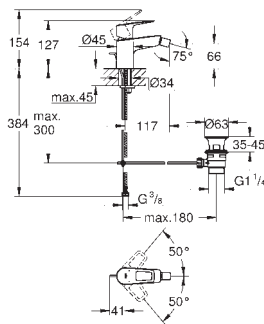

23 338 001 Chrome 4005176555893

BauLoop
Bidet mixer 1/2"
monobloc installation
metal lever
GROHE Long-Life 28 mm ceramic cartridge
with temperature limiter
GROHE Long-Life Shine durable sparkling sheen
GROHE Water Saving mousseur 5.7 l/min
with ball joint
rapid installation system
plastic pop-up waste set 1 1/4"
flexible connection hoses
professional edition