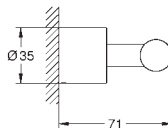

GROHE SPA

Ref. No.	Colour	EAN
40 890 000	Chrome	4005176754746
40 890 DC0	supersteel	4005176754777
40 890 EN0	brushed nickel	4005176754784
40 890 GL0	cool sunrise	4005176754791
40 890 DA0	warm sunset	4005176754760
40 890 AL0	brushed hard graphite	4005176754753

Aerio
Robe hook
material: metal
concealed fastening
GROHE Long-Life Shine durable sparkling sheen