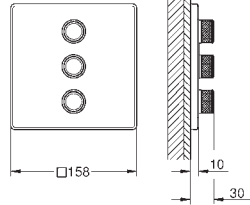

GROHE GROHTHERM SMARTCONTROL

Ref. No. Colour EAN

29 127 000	Chrome	4005176413339
29 127 DC0	supersteel	4005176526350
29 127 GN0	brushed cool sunrise	4005176558443
29 127 DL0	brushed warm sunset	4005176558412
29 127 A00	hard graphite	4005176558375
29 127 AL0	brushed hard graphite	4005176558382

Grotherm SmartControl Triple volume control trim

set for final installation for
GROHE Rapido SmartBox 35 600/35 604/35 601
metal wall escutcheon with **GROHE FastFixation** (covered escutcheon
and shaft sealing, covered fixing), retroactively 6° adjustable
10 mm thin profile escutcheon

GROHE Long-Life Shine durable sparkling sheen
GROHE SmartControl push for ON-OFF, turn for volume adjustment from
GROHE Water Saving to full flow
exchangeable symbols
GROHE ProGrip with knurl structure
multiple outlets can be run simultaneously

without roughing-in-set

flow performance:
outlet D = 28 l/min
outlet E = 28 l/min
outlet A = 28 l/min
outlet D+E+A = 65 l/min
optional flow reducer for CALGreen compliance included

35 604 000 4005176698774
**GROHE Rapido SmartBox universal rough-in box for concealed
installation**

29 153 LS0 moon white 4005176413582

Grotherm SmartControl Thermostat for concealed installation with one valve

set for final installation for
GROHE Rapido SmartBox 35 600/35 604
metal wall escutcheon with **GROHE FastFixation** (covered escutcheon
and shaft sealing, covered fixing), retroactively 6° adjustable

GROHE Long-Life Shine finish
GROHE SmartControl push for ON-OFF, turn for volume adjustment from
GROHE Water Saving to full flow
exchangeable symbols

GROHE TurboStat compact cartridge
with wax thermoelement
GROHE ProGrip with knurl structure
GROHE SafeStop safety button at 38°C
(calibration required)

GROHE SafeStop Plus optional temperature limiter at 43°C or 46°C included
built-in non return valve
and dirt strainers
cover plate in moon white acrylic glass