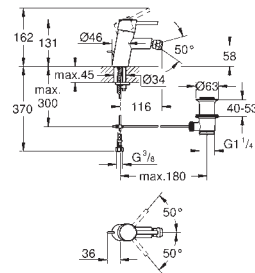

32 208 001 Chrome 4005176888908

Concetto

Bidet mixer 1/2"

S-Size

monobloc installation
metal lever
28 mm ceramic cartridge
with **GROHE SilkMove**
with temperature limiter
GROHE Long-Life Shine durable sparkling sheen
GROHE FastFixation installation system
with centering support
ball-joint mousseur
pop-up waste set 1 1/4"
flexible connection hoses