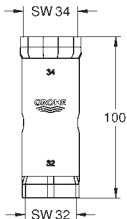

GROHE SPECIAL TOOLS

Ref. No.

Colour

EAN

19 332 000

4005176823695

Socket Spanner

34 mm for dis-/assembly of central screw coupling and GROHE TurboStat thermostatic compact cartridge

32 mm for disassembly of 35 mm cartridge