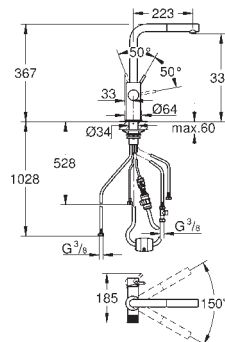

**GROHE Blue Pure Minta
Filter tap with pull-out mousseur**

Consisting of:
GROHE Blue single-lever sink mixer with filter function
monobloc installation
L-spout
pull out mousseur spout
separate handle for filtered water
28 mm ceramic cartridge
with **GROHE SilkMove**
swivel tubular spout
swivel area 360°
separate inner water ways for filtered
and non-filtered water
flexible connection hoses