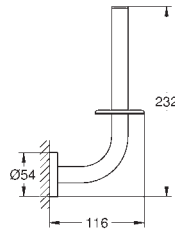

40 385 001	★ Chrome	4005176326356
40 385 DC1	★ supersteel	4005176413094
40 385 BE1	polished nickel	4005176430206
40 385 EN1	brushed nickel	4005176430299
40 385 GL1	★ cool sunrise	4005176429453
40 385 GN1	★ brushed cool sunrise	4005176429903
40 385 DA1	★ warm sunset	4005176429309
40 385 DL1	★ brushed warm sunset	4005176430053
40 385 A01	hard graphite	4005176429606
40 385 AL1	★ brushed hard graphite	4005176429750

Essentials

Spare toilet paper holder

material: metal
wall mounted
concealed fastening

GROHE Long-Life Shine durable sparkling sheen

suitable for screwing (including screws and dowels) or gluing (glue 40 915 000 sold separately)