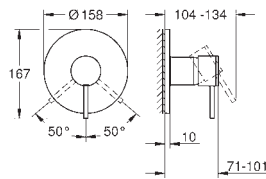

Ref. No.	Colour	EAN
24 354 000	Chrome	4005176762062
24 354 DC0	supersteel	4005176761591
24 354 GL0	cool sunrise	4005176761607
24 354 DA0	warm sunset	4005176761584
24 354 AL0	brushed hard graphite	4005176761577

Aerio
Single-lever shower mixer trim
set for final installation for
GROHE Rapido SmartBox 35 600/35 604
GROHE SilkMove 46 mm ceramic cartridge
GROHE Long-Life Shine durable sparkling sheen
wall escutcheon with GROHE FastFixation
(covered escutcheon- and shaft sealing, covered fixing)
metal escutcheon, retroactively 6° adjustable
metal lever
flow performance:
outlet B or C = 30 l/min
without roughing-in-set

35 604 000	4005176698774
GROHE Rapido SmartBox universal rough-in box for concealed installation