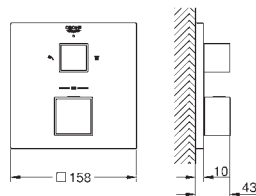

Grohtherm Cube
Thermostatic shower mixer for 2 outlets with integrated shut off/diverter valve
set for final installation for
GROHE Rapido SmartBox 35 600/35 604
GROHE TurboStat compact cartridge
with wax thermoelement
GROHE Long-Life Shine durable sparkling sheen wall escutcheon with **GROHE FastFixation** (covered escutcheon- and shaft sealing, covered fixing)
metal escutcheon, retroactively 6° adjustable
printed head and hand shower symbol
GROHE SafeStop safety button at 38°C
(calibration required)
GROHE SafeStop Plus optional temperature limiter at 43°C or 46°C included
GROHE AquaDimmer, integrated shut off/diverter valve
flow performance:
outlet B = 27 l/min
outlet C = 30 l/min
without roughing-in-set

35 604 000		4005176698774

GROHE Rapido SmartBox universal rough-in box for concealed installation