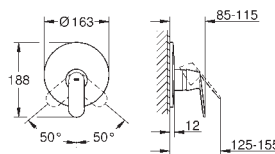

Eurosmart Cosmopolitan
Single-lever shower mixer trim

set for final installation for

33 961 000, 33 962 000, 33 963 000, 33 964 000,

33 965 000, 33 966 000, 35 501 000

without concealed body

metal lever

GROHE Long-Life Shine durable sparkling sheen

escutcheon- and shaft-sealing

wall escutcheon

covered fixing