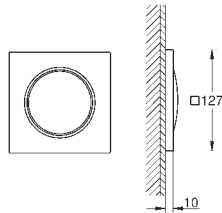

36 472 000   Chrome   4005176758720

**Rainshower F-digital Deluxe
Light set**
127 x 127 mm per module
full spectrum LED: soft light with changing rainbow colours
individually adjustable: permanent lighting with colour selection
Consisting of:
- 1 light module with two plug connections
- 1 light module with one plug connection
waterproof & corrosion protected
supply voltage: 12 V DC
CE approved
GROHE Long-Life Shine durable sparkling sheen
requires rough-in set (29 412 000), F-digital Deluxe base unit box (26 864 000 or 36 476 000), Bluetooth unit (36 475 000) and various cable connections – all to be ordered separately due to installation situation
this product contains built-in LED lamps, which cannot be changed: energy efficiency class: A+
For detailed planning and product information please contact your local GROHE Customer Service.