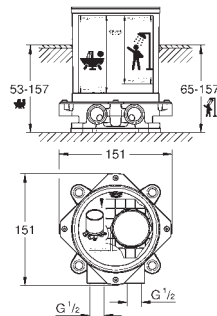

45 984 001	4005176992056

Rough-in set 1/2"
for floor-mounted bath mixers/spouts and shower mixers
without finishing trim set
installation plate with 360° horizontal and 3° vertical adjustment
installation depth 53-157 mm for bath
mixers/spouts, depth compensation 104 mm
installation depth 65-157 mm for shower mixers, depth compensation 92 mm
two 1/2" female connections (hot/cold supplies)
flushing plug
Can take a single mixed supply
fixing material