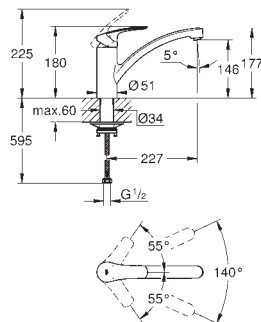

Eurosmart
Single-lever sink mixer 1/2"
low spout
monobloc installation
GROHE Long-Life Shine durable sparkling sheen
Cradle 2 Cradle certified
GROHE SilkMove 35 mm ceramic cartridge
integrated temperature limiter
swivel area 140°
Lead and Nickel Free Inner Water Ways
adjustable flow rate limiter
mousseur with coin slot for tool free replacement
metal fixation set
swivel cast spout
flexible connection hoses 1/2"
professional edition