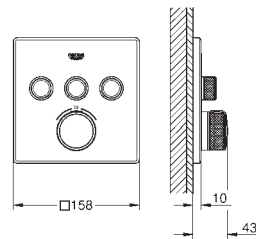

35 604 000 4005176698774
GROHE Rapido SmartBox universal rough-in box for concealed installation