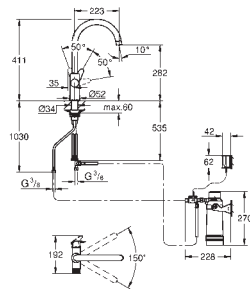

**GROHE Blue Pure BauCurve
Starter kit with S-Size filter**
Consisting of:
GROHE Blue single-lever sink mixer with filter function
monobloc installation
C-spout
separate handle for filtered water
28 mm ceramic cartridge
with **GROHE SilkMove**
swivel tubular spout
swivel area 150°
separate inner water ways for filtered
and non-filtered water
flexible connection hoses
GROHE Blue filter head
GROHE Blue S-Size filter for water hardness reduction and premium taste
Capacity 600 L at 20° dKH
flow meter for filter lifetime measurement including 2 x AA batteries

30 582 000	Chrome	4005176744914