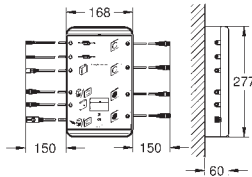

GROHE F-digital Deluxe

Base unit box 2.0 Bluetooth (BCU V2.0)

for connecting light, sound and steam modules

Consisting of:

2 plug connections, each for one pair of sound modules (36 473 000)

2 plug connections, each for one pair of light modules (36 472 000) or

1 ceiling shower (27 865 000) with integrated light

2 plug connections for steam module (29 414 000), including 1 connection for steam generator and 1 connection for temperature sensor

2 plug connections for power supply (per power supply max. 4 devices light/ sound)

2 plug connections for Bluetooth unit (supply voltage and data line)

CE approved

must be accessible for service

optional the base unit box can be placed into

extra equipment 36 474 000

component to be ordered separately

26 864 000	Chrome	4005176758881

GROHE F-digital Deluxe

Base unit box 4.0 Bluetooth F-Series 40" (BCU V4.0)

to control LightCurtain of Rainshower F-Series 40" AquaSymphony ceiling shower

additional light, sound and steam modules can be connected and controlled

Consisting of:

2 plug connections, each for one pair of sound modules (36 473 000)

1 plug connection for one pair of light modules (36 472 000)

1 plug connection LightCurtain for Rainshower Aqua 40" AquaSymphony

(26 863 000)

2 plug connections for steam module (29 414 000), including 1 connection for steam generator and 1 connection for temperature sensor

2 plug connections for power supply (per power supply max. 4 devices light/ sound)

2 plug connections for Bluetooth unit (supply voltage and data line)

CE approved

must be accessible for service

optional the base unit box can be placed into extra equipment 36 474 000

component to be ordered separately