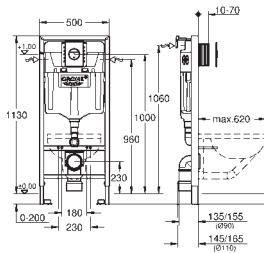

Rapid SL
3-in-1 set for WC, 1.13 m installation height
with flushing cistern GD 2, 6 l - 9 l
Consisting of:
Rapid SL element for WC (38 528 001)
Nova Cosmopolitan S flush plate, chrome (37 601 000)
front wall brackets (38 558 00M)

38 721 001	Chrome	4005176863431