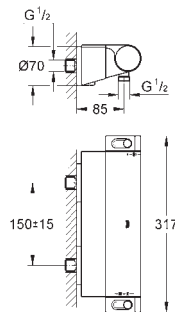

Grohtherm 2000
Thermostatic shower mixer 1/2"
wall mounted
GROHE CoolTouch safety housing
GROHE Long-Life Shine durable sparkling sheen
GROHE Aqua Paddle ergonomically shaped handles
GROHE SafeStop safety button at 38°C
(calibration required)
GROHE TurboStat compact cartridge
with wax thermoelement
GROHE SafeStop Plus integrated temperature limiter at max 50°C
integrated mixed water shut off
volume handle with **GROHE EcoButton**
(economy button with individually adjustable economy stop)
ceramic headpart 1/2", 180°
shower bottom outlet 1/2"
integrated flow limiter 14 l/min in the shower outlet
built-in non return valves
dirt strainers
protected against backflow
covered S-unions
GROHE EasyReach shower tray
removable for easy cleaning
chrome
GROHE Water Saving - Less water, perfect flow