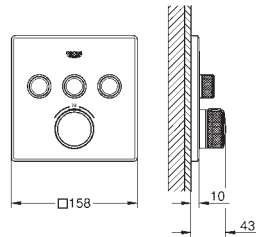

35 604 000		4005176698774

GROHE Rapido SmartBox universal rough-in box for concealed installation