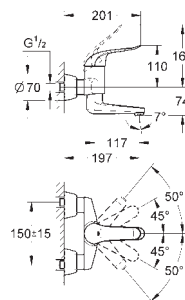

Euroeco Special
Basin mixer 1/2"
wall mounted
GROHE Long-Life Shine durable sparkling sheen
GROHE SilkMove 46 mm ceramic cartridge
GROHE Water Saving - Less water, perfect flow
adjustable flow rate limiter
adjustable temperature limiter
adjustable minimum flow rate 2.5 l/min
laminar flow straightener 9 l/min
cast swivel spout, lockable
projection 197 mm
metal lever
lever length 120 mm
S-unions

32 771 000 Chrome 4005176871719
ditto, with lockable S unions, projection 214 mm

32 773 000 Chrome 4005176871733