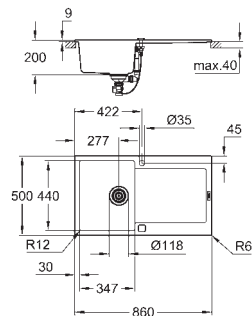

GROHE COMPOSITE SINKS

Ref. No. Colour EAN

31 644 AT0 granite gray 4005176521171
31 644 AP0 granite black 4005176521164

K500

Composite sink with drainer
model: K500 50-C 86/50 1.0 rev
mounting type: top mount
material: quartz composite

GROHE Whisper

min. cabinet size: 500 mm
dimensions: 860 x 500 mm
1 bowl: 347 x 440 x 200 mm
outer radius: R6, inner bowl radius: R12

GROHE FastFixation installation system

sink mountable left or right
cut-out: 840 x 480 mm
drainer: automatic waste fitting
accessories included: automatic waste fitting with rotary handle,
waste kit, basket strainer waste, mounting set
optional push to open excenter (40 986 SD0)
amount of fasteners included (top mount): 12
heat resistant up to 180° C

31 645 AT0 granite gray 4005176521195
31 645 AP0 granite black 4005176521188