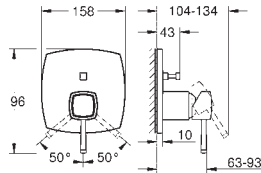

Grandera
Single-lever mixer with 2-way diverter
set for final installation for
GROHE Rapido SmartBox 35 600/35 604
GROHE SilkMove 46 mm ceramic cartridge
GROHE Long-Life Shine durable sparkling sheen
wall escutcheon with **GROHE FastFixation**
(covered escutcheon- and shaft sealing, covered fixing)
metal escutcheon, retroactively 6° adjustable
metal lever
automatic 2-way diverter
flow performance:
outlet B = 27 l/min, outlet C = 27 l/min
without roughing-in-set

35 604 000 4005176698774
GROHE Rapido SmartBox universal rough-in box for concealed installation

29 418 000 Chrome 4005176757839
29 418 IGO chrome/gold 4005176757853