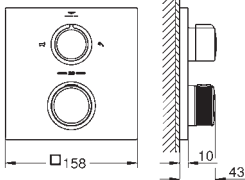

Allure
Thermostat for concealed installation with 2-way diverter hand shower/bath filler

set for final installation for
GROHE Rapido SmartBox 35 600/35 604

GROHE TurboStat compact cartridge
with wax thermoelement

GROHE Long-Life Shine durable sparkling sheen
wall escutcheon with **GROHE FastFixation**
(covered escutcheon- and shaft sealing, covered fixing)
metal escutcheon, retroactively 6° adjustable
printed hand shower and bath filler symbol

GROHE SafeStop safety button at 38°C
(calibration required)

GROHE SafeStop Plus optional temperature limiter at 43°C or 46°C included
GROHE AquaDimmer, integrated shut off/diverter valve

flow performance:

outlet B = 27 l/min

outlet C = 30 l/min

without roughing-in-set

35 604 000 4005176698774
GROHE Rapido SmartBox universal rough-in box for concealed installation

25 221 001	Chrome	4005176509438
25 221 GN1	brushed cool sunrise	4005176509254
25 221 DL1	brushed warm sunset	4005176509315
25 221 A01	hard graphite	4005176509414