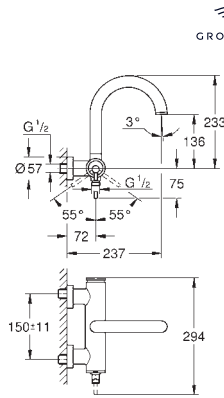

Ref. No.	Colour	EAN
24 367 000	Chrome	4005176762246
24 367 DC0	supersteel	4005176761089
24 367 GL0	cool sunrise	4005176761096
24 367 DA0	warm sunset	4005176761072
24 367 AL0	brushed hard graphite	4005176761065

Aerio
Single-lever bath/shower mixer 1/2"
wall mounted
GROHE SilkMove 35 mm ceramic cartridge
GROHE Long-Life Shine durable sparkling sheen
adjustable flow rate limiter
automatic diverter: bath/shower
cast spout
mousseur
shower bottom outlet 1/2" with
integrated non return-valve
covered S-unions
protected against backflow