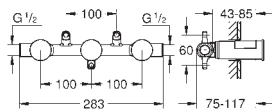

Two-handle basin mixer
concealed body, 1/2"
for 3-hole basin mixer
wall installation
without finishing trim set
DR-brass
installation device
allows for waterproofing of wall construction surrounding the concealed body
with sealing sleeve