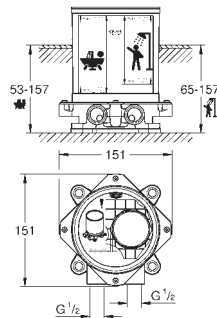

Rough-in set 1/2"
for floor-mounted bath mixers/spouts and shower mixers
without finishing trim set
installation plate with 360° horizontal and 3° vertical adjustment
installation depth 53-157 mm for bath
mixers/spouts, depth compensation 104 mm
installation depth 65-157 mm for shower mixers, depth compensation 92 mm
two 1/2" female connections (hot/cold supplies)
flushing plug
Can take a single mixed supply
fixing material