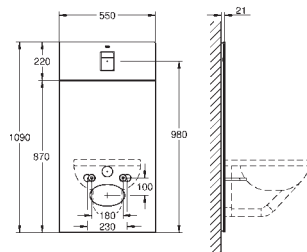

Glass Cover Skate Cosmopolitan
for Rapid SL 1.13 m
with flushing cistern GD 2
for connecting shower toilet Sensia Arena or common wall-hung WCs
for tiled/plastered walls
two-piece glass cover made of tempered safety glass (8 mm)
upper part removable for maintenance
flush plate Skate Cosmopolitan, chrome, flush plate is kept flush with glass cover
HPL mounting plate with hole pattern for all connections
mounting plate with concealed water connection for shower toilet Sensia Arena
mounting plate with with quality edges in silver finish
Set for noise protection
including accessory for mounting glass plate and WC ceramic