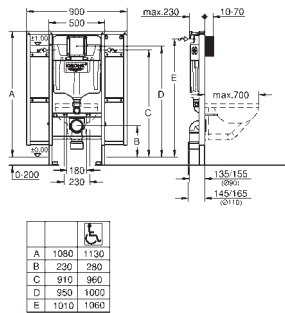

Rapid SL
Element for WC, 1.13 m installation height
with fixing element for back support and support rails
with flushing cistern GD 2 , 6 l - 9 l
for the disabled
for WC bowls 70 cm projection
for on-the-wall installations or studded walls
powder coated steel frame, self-supporting
with fixed connections
TÜV approved
2 WC fixing bolts
4 wall brackets
fixing device for ceramic
distance of fixing bolts 180/230 mm
PP outlet bend Ø 90 mm
depth adjustable
PP reducer Ø 90/110 mm
inlet and outlet connecting set

flushing cistern GD 2, 6 - 9 l, containing following features:
water supply from left/right or back
Insulated against condensation
1/2" water supply connection including integrated
angle valve and push fit flexible hose union

including wall brackets 38 558 00M for on-the-wall installation
for mounting of small flush plates please order
revision shaft 40 911 000 (sold separately)

38 541 000 4005176291234