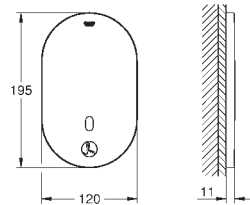

36 463 000 Chrome 4005176576690

Eurosmart Cosmopolitan E

Infra-red electronic for concealed thermostatic shower

with infrared sensor for bi-directional communication
for monitoring, configuration and servicing
for concealed installation box 36 416 000 and 36 464 000
for hidden thermostatic mixer
GROHE Long-Life Shine durable sparkling sheen
7 pre-set programs
auto flush
thermal disinfection
cleaning mode
additional functions and precise settings
by remote control 36 407
CE approved
noise classification 1 in accordance
with DIN4109