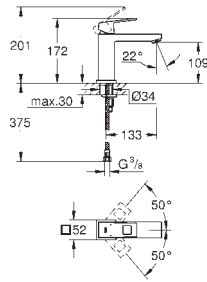

GROHE EUROCUBE

Ref. No.	Colour	EAN
23 446 000	Chrome	4005176998720
Eurocube Basin mixer 1/2" M-Size monobloc installation metal lever 28 mm ceramic cartridge with GROHE SilkMove with temperature limiter GROHE Long-Life Shine durable sparkling sheen GROHE Water Saving SpeedClean mousseur 5.7 l/min GROHE FastFixation Plus installation system smooth body flexible connection hoses