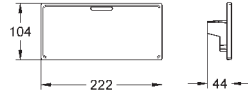

GROHE GROHTHERM CUBE

Ref. No.	Colour	EAN
18 700 000	daVinci satin white	4005176940811

Grohtherm Cube
GROHE EasyReach tray
for Grohtherm Cube
removable for easy cleaning
Da Vinci satin white finish
suitable for Grohtherm Cube
- exposed thermostatic shower mixer with centre distance 150 mm
- exposed thermostatic bath mixer with centre distance 150 mm

47 175 000		4005176803895