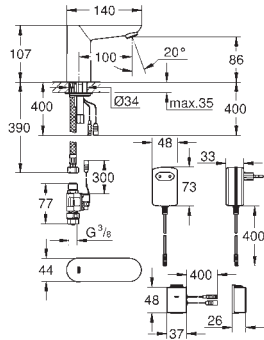

GROHE BLUETOOTH MONITORING

Ref. No. Colour EAN

36 409 000 Chrome 4005176320538

**Euroeco Cosmopolitan E Bluetooth
Infra-red electronic basin tap 1/2"**

with infrared sensor and Bluetooth module for bi-directional communication for monitoring, configuration and service purpose

without power supply 36 338 000 (required)

rapid installation system

GROHE Long-Life Shine finish

GROHE Water Saving mousseur 5.7 l/min

solenoid valve

dirt strainer

with Bluetooth 4.0* for wireless data communication

for Apple** and Android devices

Bluetooth range (max. 10 m) varies depending on materials used and walls between transmitter and receiver

monitoring

password protected products

app detects all Bluetooth products in range

auto flush cycles and timing last auto flush

usage per day over 30 days

thermal disinfection cycles and timings last disinfection

configuration

detection range and shut off delay

thermal disinfection

auto flush

cleaning mode

2 on/off timers

identification by name

service

send and save 3 profiles

reset to factory or user settings

hard and software version

CE approved

noise classification 1 in accordance

with DIN4109

type of protection faucet IP 59K

Mobile devices and GROHE IR Remote App*** are not included in delivery and have to be ordered separately via an authorised Apple store/store/iTunes or Google Play store.

* The Bluetooth word mark and logos are registered trademarks owned by Bluetooth SIG, Inc. and any use of such marks by Grohe AG is under license. Other trademarks and trade names are those of their respective owners.

** Apple, the Apple logo, iPod, iPod Touch, iPhone and iTunes are trademarks of Apple Inc., registered in the U.S. and other countries. Apple is not responsible for the function of this device or its compliance with safety and regulatory standards

*** Available for free via iTunes app or Google Play store.

COMMERCIAL
FITTINGS