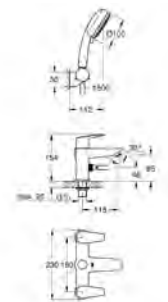

BauEdge
Two-handed Bath/Shower mixer 1/2"
deck mounted
Ceramic valves 3/4", 90°
automatic diverter, lockable: bath/shower
integrated non-return valve
GROHE Long-Life Shine durable sparkling sheen
Min. recommended pressure 0.5 bar
with shower set
Tempesta Cosmopolitan hand shower (26 130)
Tempesta shower holder (27 595)
Relaxaflex shower hose 1500 mm (28 161)