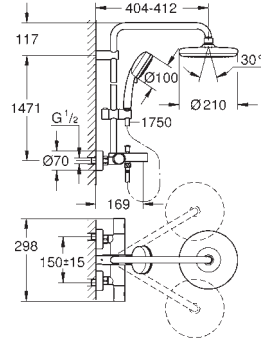

GROHE TEMPESTA SYSTEM

Ref. No.   Colour   EAN

26 223 001   Chrome   4005176408144

Tempesta Cosmopolitan System 210

Shower system with bath thermostat for wall mounting

Consisting of:

horizontal swivable 390 mm projection shower arm
exposed thermostat Grohtherm 1000 Cosmopolitan with Aquadimmer function
allows change between:

head shower Tempesta 210 (26 408)

Rain spray pattern

with ball joint

rotation angle $\pm 15^\circ$

bath inlet

separate diverter for hand shower

hand shower Tempesta Cosmopolitan 100 (27 571 001)

2 spray patterns:

Rain, Jet

adjustable height via gliding element

Rotaflex shower hose 1750 mm 1/2" x 1/2" (28 410)

GROHE TurboStat compact cartridge

with wax thermoelement

GROHE SafeStop safety button at 38°C

(calibration required)

GROHE SafeStop Plus optional temperature limiter at 43°C included

GROHE DreamSpray perfect spray pattern

GROHE Long-Life Shine durable sparkling sheen

SpeedClean anti-limescale system

Inner WaterGuide for a longer life

TwistStop preventing the hose from twisting

suitable for instantaneous heaters from 18 kW/h

minimum flow rate 7 l/min.

26 224 001   Chrome   4005176408168