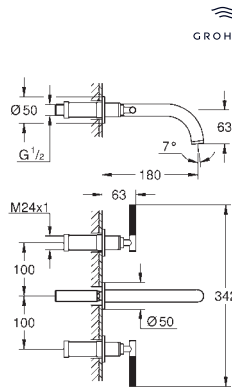

Ref. No.	Colour	EAN
20 587 000	Chrome	4005176512070
20 587 DC0	supersteel	4005176511974
20 587 GL0	cool sunrise	4005176511936
20 587 DA0	warm sunset	4005176511998
20 587 AL0	brushed hard graphite	4005176512032

Atrio Private Collection
3-hole basin mixer
wall mounted
set for final installation for 29 025 002
without concealed body
valves hot/cold
with headparts 1/2" - 90°
GROHE Long-Life Shine durable sparkling sheen
GROHE EcoJoy 5.7 l/min laminar mousseur
centre distance 200 mm
projection 180 mm
for stick handles
to be combined with stick sets 48 458, 48 459 or 48 646, please order separately