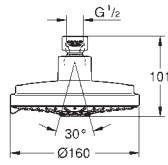

GROHE RAINSHOWER

Ref. No.	Colour	EAN

27 134 000	Chrome	4005176836060

Rainshower Cosmopolitan 160
Head shower 4 sprays

Rain / Jet / Pure / Champagne spray
Ø 160 mm

ball joint with turning angle $\pm 15^\circ$
connection thread 1/2"

GROHE DreamSpray perfect spray pattern
GROHE Long-Life Shine durable sparkling sheen
SpeedClean anti-limescale system