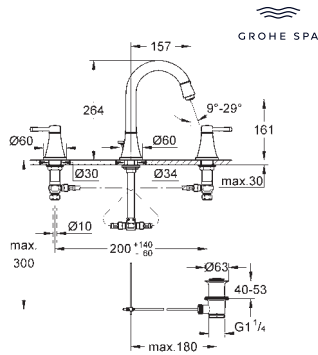

GROHE SPA

GROHE GRANDERA

SPA BATH
TAPS

Ref. No.	Colour	EAN

20 619 000	Chrome	4005176757921
20 619 IGO	chrome/gold	4005176757952
20 619 DA0	warm sunset	4005176757945

Grandera
Three-hole basin mixer 1/2"
M-Size
valves hot/cold
with headparts 1/2" - 90°
GROHE Long-Life Shine durable sparkling sheen
GROHE Water Saving - Less water, perfect flow
GROHE AquaGuide adjustable mousseur 5.7 l/min
pop-up waste set 1 1/4"
pressure-proof, flexible connection hoses
between spout and side valves