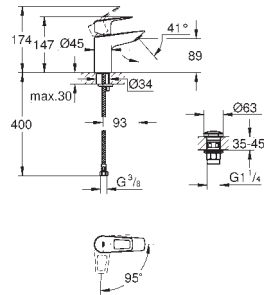

Ref. No. Colour EAN

23 883 001 Chrome 4005176554179

BauLoop
Basin mixer 1/2"
S-Size
monobloc installation
metal lever
GROHE Long-Life ES 28 mm ceramic cartridge with energy saving function via cold start
with temperature limiter
GROHE Long-Life Shine durable sparkling sheen
Lead and Nickel Free Inner Water Ways
GROHE Water Saving mousseur 5.7 l/min
rapid installation system
smooth body with plastic push open waste set 1 1/4"
flexible connection hoses
professional edition

23 877 001 Chrome 4005176554025