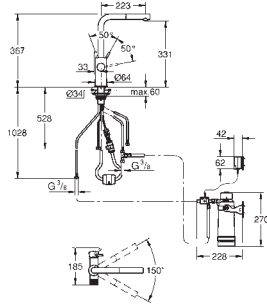

GROHE BLUE PURE

Ref. No. Colour EAN

30 591 000 Chrome 4005176745034

**GROHE Blue Pure Minta
Starter kit with pull-out tap**

Consisting of:

GROHE Blue single-lever sink mixer with filter function
monobloc installation
L-spout

pull out mousseur spout

separate handle for filtered water

28 mm ceramic cartridge

with **GROHE SilkMove**

swivel tubular spout

swivel area 360°

separate inner water ways for filtered

and non-filtered water

flexible connection hoses

GROHE Blue filter head

GROHE Blue S-Size filter for water hardness reduction and premium taste

Capacity 600 L at 20° dKH

flow meter for filter lifetime measurement including 2 x AA batteries

41 136 000 4005176774430