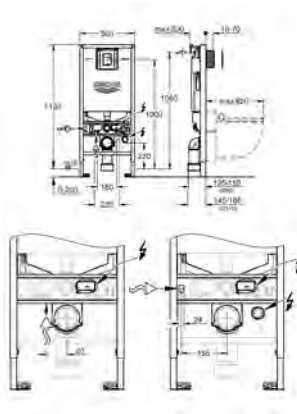

Rapid SLX

3-in-1 set for WC, 1.13 m installation height

flushing cistern GDX, 6 l
Consisting of:
Rapid SLX element for WC (39 596 000) with integrated power socket
Skate Cosmopolitan S flush plate, chrome (37 535 000)
front wall brackets (38 558 00M)
including flow manager