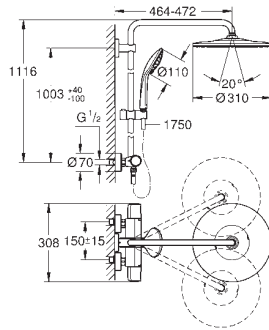

GROHE EUPHORIA SHOWER SYSTEM

Ref. No. Colour EAN

26 075 001 ★ Chrome

4005176648014

Euphoria System 310
Shower system with thermostatic mixer for wall mounting
Consisting of:
horizontal swivable 450 mm projection shower arm
exposed thermostatic shower
with Aquadimmer function
allows change between:
head shower Rainshower Mono 310 (26 561)
spray pattern:
GROHE PureRain
with ball joint
rotation angle $\pm 15^\circ$
hand shower Euphoria 110 Massage
(27 221 000)
3 spray patterns:
Rain, Massage, SmartRain
adjustable height via gliding element
Silverflex shower hose 1750 mm (28 388 000)
GROHE TurboStat compact cartridge
with wax thermostatic element
GROHE SafeStop safety button at 38°C
(calibration required)
GROHE SafeStop Plus optional temperature limiter at 43°C included
GROHE CoolTouch prevents scalding on hot surfaces
GROHE MetalGrip ergonomically shaped metal handles
GROHE DreamSpray perfect spray pattern
GROHE Long-Life Shine durable sparkling sheen
GROHE SprayDimmer (Stepless
flow rate reduction)
GROHE FastFixation upper bracket adjustable
Inner WaterGuide for a longer life
SpeedClean anti-limescale system
TwistStop preventing the hose from twisting
suitable for instantaneous heaters from 18 kW/h
minimum flow rate 7 l/min.
optional upgrade: **GROHE EasyReach** tray (26 362)
professional edition

26 075 DC0 ★ supersteel 4005176371219
26 075 DA0 ★ warm sunset 4005176425356
26 075 DL0 ★ brushed warm sunset 4005176425363
26 075 GL0 ★ cool sunrise 4005176425332
26 075 GN0 ★ brushed cool sunrise 4005176425349
26 075 A00 hard graphite 4005176425387
26 075 AL0 ★ brushed hard graphite 4005176425370