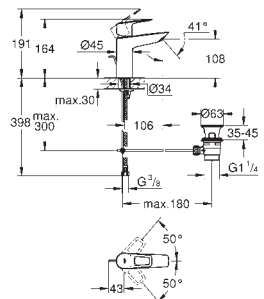

BauLoop
Basin mixer 1/2"
M-Size
monobloc installation
metal lever
GROHE Long-Life 28 mm ceramic cartridge
with temperature limiter
GROHE Long-Life Shine durable sparkling sheen
Lead and Nickel Free Inner Water Ways
GROHE Water Saving mousseur 5.7 l/min
rapid installation system
plastic pop-up waste set 1 1/4"
flexible connection hoses
professional edition