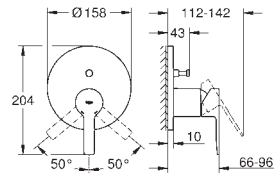

24 064 001	Chrome	4005176465710
24 064 DC1	supersteel	4005176465734
24 064 AL1	brushed hard graphite	4005176586255

Lineare
Single-lever mixer with 2-way diverter
set for final installation for
GROHE Rapido SmartBox 35 600/35 604
GROHE SilkMove 46 mm ceramic cartridge
GROHE Long-Life Shine durable sparkling sheen
wall escutcheon with **GROHE FastFixation**
(covered escutcheon- and shaft sealing, covered fixing)
metal escutcheon, retroactively 6° adjustable
metal lever
automatic 2-way diverter
flow performance:
outlet B = 27 l/min, outlet C = 27 l/min
without roughing-in-set

35 604 000 4005176698774
GROHE Rapido SmartBox universal rough-in box for concealed
installation