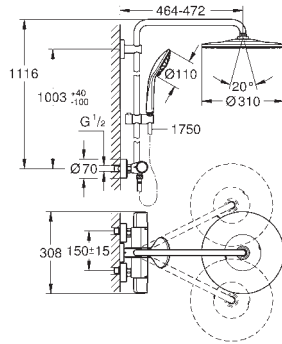

GROHE EUPHORIA SHOWER SYSTEM

Ref. No. Colour EAN

26 723 000 Chrome 4005176648021

Euphoria System 310
Shower system with thermostatic mixer for wall mounting
Consisting of:
horizontal swivable 450 mm projection shower arm
exposed thermostatic shower
with Aquadimmer function
allows change between:
head shower Rainshower Mono 310 (26 562)
spray pattern:
GROHE PureRain
with ball joint
rotation angle $\pm 15^\circ$
hand shower Euphoria 110 Massage
(27 239 000)
3 spray patterns:
Rain, Massage, SmartRain
adjustable height via gliding element
Silverflex shower hose 1750 mm (28 388 000)
GROHE TurboStat compact cartridge
with wax thermoelement
GROHE SafeStop safety button at 38°C
(calibration required)
GROHE SafeStop Plus optional temperature limiter at 43°C included
GROHE CoolTouch prevents scalding on hot surfaces
GROHE MetalGrip ergonomically shaped metal handles
GROHE DreamSpray perfect spray pattern
GROHE Long-Life Shine durable sparkling sheen
GROHE SprayDimmer (Stepless
flow rate reduction)
GROHE Water Saving 9.5 l/min flow limiter
GROHE FastFixation upper bracket adjustable
Inner WaterGuide for a longer life
SpeedClean anti-limescale system
TwistStop preventing the hose from twisting
suitable for instantaneous heaters from 18 kW/h
minimum flow rate 7 l/min.
optional upgrade: **GROHE EasyReach** tray (26 362)
professional edition

SHOWERS

27 296 003 Chrome 4005176647963