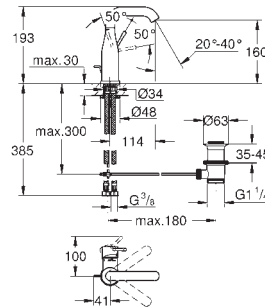

24 173 001 ★ Chrome 4005176698323
24 173 DC1 ★ supersteel 4005176711282
24 173 GL1 ★ cool sunrise 4005176711312
24 173 GN1 ★ brushed cool sunrise 4005176711329
24 173 DA1 ★ warm sunset 4005176711275
24 173 DL1 ★ brushed warm sunset 4005176711299
24 173 A01 hard graphite 4005176712005
24 173 AL1 ★ brushed hard graphite 4005176712012

Essence
Basin mixer 1/2"
M-Size
monobloc installation
metal lever
28 mm ceramic cartridge
with **GROHE SilkMove**
with temperature limiter
GROHE Long-Life Shine durable sparkling sheen
GROHE Water Saving mousseur 5.7 l/min
GROHE AquaGuide adjustable mousseur
GROHE FastFixation Plus installation system
swivel spout with mousseur
and stop limiter
pop-up waste set 1 1/4"
flexible connection hoses
professional edition
replaces Essence basin mixer 23 462 xx1