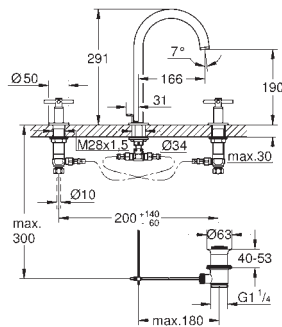

Ref. No.	Colour	EAN
20 643 000	Chrome	4005176762871
20 643 DC0	supersteel	4005176762925
20 643 GL0	cool sunrise	4005176762932
20 643 DA0	warm sunset	4005176762918
20 643 AL0	brushed hard graphite	4005176762901

Atrio Three-hole basin mixer 1/2" M-Size
ceramic headparts 1/2", 90°
GROHE Long-Life Shine durable sparkling sheen
GROHE EcoJoy 5.7 l/min laminar mousseur
swivel tubular spout with mousseur and stop limiter
pop-up waste set 1 1/4"
pressure-proof, flexible connection hoses
between spout and side valves
with cross handles
Two different sets of caps included. One set with „H“ and „C“ marking, one set without marking.