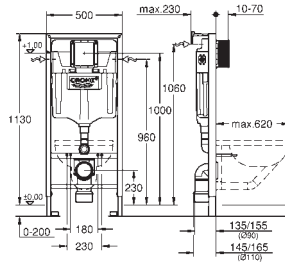

GROHE RAPID SL FOR WC

Ref. No. Colour EAN

38 536 001 **4005176863929**

Rapid SL

Element for WC, 1.13 m installation height with flushing cistern GD 2 , 6 l - 9 l

for on-the-wall installations or studded walls powder coated steel frame, self-supporting with fixed connections

TÜV approved

2 WC fixing bolts

fixing device for ceramic

WC ceramics with small bearing area (< 205 mm) require

additional accessory 38 779 000

distance of fixing bolts 180/230 mm

outlet bend Ø 90 mm

depth adjustable

reducer Ø 90/110 mm

inlet and outlet connecting set

flushing cistern GD 2, 6 - 9 l, containing following features:

water supply from left/right or back

1/2" water supply connection including integrated angle valve and push fit flexible hose union

including wall brackets 38 558 00M for on-the-wall installation for mounting of small flush plates please order revision shaft 40 911 000 (sold separately)

38 539 001

4005176863912