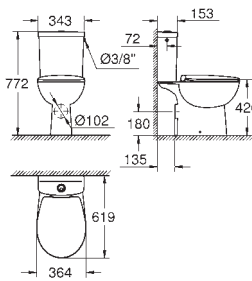

Bau Ceramic
Bundle close coupled WC
Consisting of:
Bau Ceramic floor standing toilet with horizontal outlet (39 349 000)
wash down
rimless
horizontal outlet
flush volume 6/3 l
including fixation set
sanitary ware
Bau Ceramic exposed flushing cistern (39 494 000)
connection from the left/right hand side
including flushing set & button
sanitary ware
Bau Ceramic WC seat (39 493 000)
with lid
soft close
quick release function
detachable
material: Duroplast
including fixation set