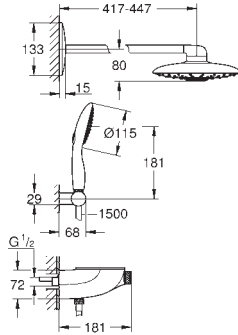

Ref. No. Colour EAN

26 443 000 Chrome 4005176409875

Rainshower System SmartControl Duo 360
Combi shower system with thermostat, exposed/concealed

Consisting of:

exposed/concealed SmartControl thermostat

allows change between:

head shower Rainshower Duo 360 with horizontal 450 mm

shower arm, spray plate chrome

GROHE PureRain/GROHE Rain O² spray* and TrioMassage

hand shower Power&Soul 115, spray plate white (27 671 LS0)

hand shower wall holder (27 055)

Silverflex shower hose 1.500 mm (28 364)

min. recommended pressure 1.5 bar

GROHE DreamSpray perfect spray pattern

GROHE Long-Life Shine durable sparkling sheen

GROHE CoolTouch prevents scalding on hot surfaces

GROHE TurboStat compact cartridge

with wax thermoelement

GROHE Water Saving - Less water, perfect flow

GROHE SafeStop safety button at 38°C

(calibration required)

GROHE SafeStop Plus optional temperature limiter at 43°C included

GROHE SmartControl push for ON-OFF, turn for volume adjustment from

GROHE Water Saving to full flow

GROHE EasyReach shower tray

SpeedClean anti-limescale system

Inner WaterGuide for a longer life

TwistStop preventing the hose from twisting

requires rough-in set 26 264 001 and concealed unit 26 449 000 – all to be ordered separately

* to be decided during initial installation; factory default setting: GROHE PureRain

26 443 LS0 moon white 4005176409882

ditto, head shower with white spray plate