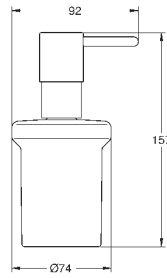

40 394 001 ★	Chrome	4005176326233
40 394 DC1 ★	supersteel	4005176421532
40 394 BE1	polished nickel	4005176430183
40 394 EN1	brushed nickel	4005176412646
40 394 GL1 ★	cool sunrise	4005176429439
40 394 GN1 ★	brushed cool sunrise	4005176429880
40 394 DA1 ★	warm sunset	4005176428982
40 394 DL1 ★	brushed warm sunset	4005176430039
40 394 A01	hard graphite	4005176429583
40 394 AL1 ★	brushed hard graphite	4005176429736

Essentials

Soap dispenser

material: glass / metal

filling quantity 160 ml

fits in the following holders:

Essentials (40 369 xx1)

Essentials Cube (40 508 000)

Bau Cosmopolitan (40 585)

Essentials Authentic (40 652)

GROHE Long-Life Shine durable sparkling sheen