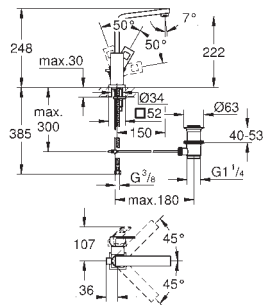

23 135 00E	Chrome	4005176906732
Eurocube Single-lever basin mixer 1/2" L-Size monobloc installation, metal lever 28 mm ceramic cartridge with GROHE SilkMove temperature limiter GROHE Long-Life Shine durable sparkling sheen GROHE Water Saving SpeedClean mousseur 5.7 l/min GROHE FastFixation Plus installation system swivel tubular spout with stop limiter pop-up waste set 1 1/4" flexible connection hoses		
23 135 000	Chrome	4005176901027
ditto, with non-restricted flow