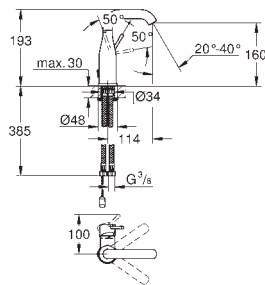

23 480 001 Chrome 4005176306921