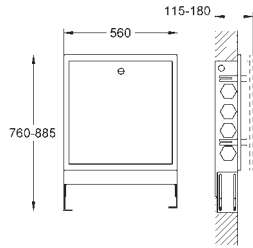

Ref. No.   Colour   EAN

36 474 000   Chrome   4005176758744

**GROHE F-digital Deluxe
Rough-in set base unit box**
for use with base unit box (26 864 000 or 36 476 000)
550 x 700 x 110 mm
height (100 mm) and depth (50 mm) adjustable
with adjustable front frame for installation in wall niches
with adjustable front frame for installation in wall niches
galvanized and powder coated (RAL 9010, pure white) steel plate
1 mm thick steel plate
with two mounting rails and elbow for power outlets
and mounting materials