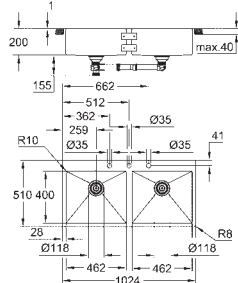

31 586 SD1 stainless steel 4005176607196

K800

Stainless steel sink

model: K800 120-S 102.4/51 1.0

mounting type: top mount or flush mount

material: stainless steel AISI 304 (V2A)

material thickness: 1 mm

GROHE Long-Life Shine finish

finish: satin finish

GROHE Whisper

min. cabinet size: 1200 mm

dimensions: 1024 x 510 mm

1 bowl: 968 x 400 x 200 mm

outer radius: R3, inner bowl radius: R10

GROHE FastFixation installation system

cut-out (top mount): 1009 x 495 mm (R3)

cut-out (flush mount): 1009 x 495 mm (R3) (top step outer size: -1025 x 511 -R8

deep -3.5 mm)

waste: Ø 3.5"/90 mm waste strainer with automatic waste fitting

accessories included: automatic waste fitting with rotary handle,

waste kit, basket strainer waste, mounting set

optional push to open excenter (40 986 SD0)

amount of fasteners included (top mount): 12