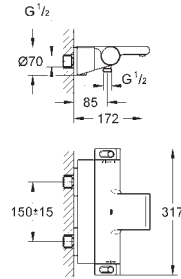

GROHE GROHTHERM 2000

Ref. No.	Colour	EAN
34 464 001	Chrome	4005176926433

Grohtherm 2000
Thermostatic bath/shower mixer 1/2"
wall mounted
100% GROHE CoolTouch consisting of safety housing + S-unions with CoolTouch escutcheons
GROHE Long-Life Shine durable sparkling sheen
GROHE Aqua Paddle ergonomically shaped handles
GROHE SafeStop safety button at 38°C
(calibration required)
GROHE SafeStop Plus optional temperature limiter at 43°C included
GROHE TurboStat compact cartridge with wax thermoelement
integrated mixed water shut off
GROHE AquaDimmer Eco with multiple function:
- integrated (economy button with economy stop for shower)
- flow control
- diverter: bath/shower
shower bottom outlet 1/2"
GROHE XL Waterfall
flow straightener
built-in non return valves
dirt strainers
protected against backflow
covered S-unions, CoolTouch escutcheons with wall sealing
GROHE EasyReach shower tray
removable for easy cleaning
GROHE Water Saving - Less water, perfect flow

34 174 001	Chrome	4005176926426