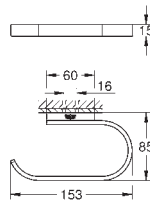

41 068 000	Chrome	4005176578304
41 068 DC0	supersteel	4005176578311
41 068 BE0	polished nickel	4005176578328
41 068 EN0	brushed nickel	4005176578335
41 068 GL0	cool sunrise	4005176578342
41 068 GN0	brushed cool sunrise	4005176578359
41 068 DA0	warm sunset	4005176578366
41 068 DL0	brushed warm sunset	4005176578373
41 068 A00	hard graphite	4005176578380
41 068 AL0	brushed hard graphite	4005176578397

Selection
Toilet roll holder
without cover
material: metal
wall mounted
concealed fastening
GROHE Long-Life Shine durable sparkling sheen