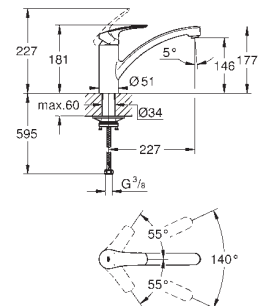

Eurosmart
Single-lever sink mixer 1/2"
low spout
monobloc installation
GROHE Long-Life Shine durable sparkling sheen
GROHE SilkMove 35 mm ceramic cartridge
integrated temperature limiter
adjustable flow rate limiter
swivel cast spout
swivel area 140°
Lead and Nickel Free Inner Water Ways
GROHE Water Saving 5,7 l/min mousseur with coin slot for tool free replacement
flexible connection hoses 3/8"
metal fixation set
professional edition

31 868 000 Chrome 4005176693113