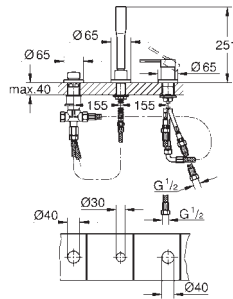

Essence
3-hole single-lever bath combination
Three hole installation
GROHE SilkMove 35 mm ceramic cartridge
GROHE Long-Life Shine durable sparkling sheen
single lever mixer operating element
diverter bath/shower
hand shower 27 400 000
metal shower hose 2000 mm (always chrome for any colour of the set)
flexible connection hoses
connection for shower hose
protected against backflow
for use with 29 037 000
for combination with 28 990 / 28 991

29 037 000		4005176865749