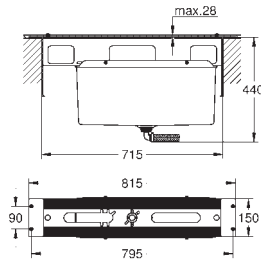

4/5-hole bath combination (optional)
baseframe for installation
under tiled surround
base frame
drainage box with
integrated outlet for splash water
caps to cover screw fixations always come in chrome color

23 792 001 Chrome 4005176409257
23 792 DC1 supersteel 4005176412837
23 792 EN1 brushed nickel 4005176413001
23 792 AL1 brushed hard graphite 4005176586231