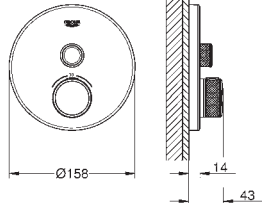

GROHE GROHTHERM SMARTCONTROL

Ref. No. Colour EAN

29 150 LS0 moon white 4005176413544

Grohterm SmartControl
Thermostat for concealed installation with one valve
set for final installation for
GROHE Rapido SmartBox 35 600/35 604
metal wall escutcheon with **GROHE FastFixation** (covered escutcheon
and shaft sealing, covered fixing), retroactively 6° adjustable
GROHE Long-Life Shine finish
GROHE SmartControl push for ON-OFF, turn for volume adjustment from
GROHE Water Saving to full flow
exchangeable symbols
GROHE TurboStat compact cartridge
with wax thermoelement
GROHE ProGrip with knurl structure
GROHE SafeStop safety button at 38°C
(calibration required)
GROHE SafeStop Plus optional temperature limiter at 43°C or 46°C included
built-in non return valve
and dirt strainers
cover plate in moon white acrylic glass
without roughing-in-set
flow performance:
outlet A (to external shut-off) = 34 l/min
outlet B/C = 29 l/min

35 604 000 4005176698774
**GROHE Rapido SmartBox universal rough-in box for concealed
installation**

29 151 LS0 moon white 4005176413551