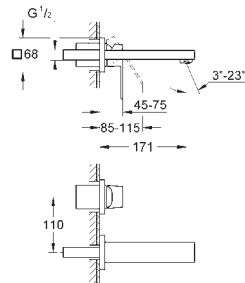

Eurocube
2-hole basin mixer S-Size
wall mounted
set for final installation for 23 200 000
without concealed body
metal escutcheon
metal lever
GROHE Long-Life Shine durable sparkling sheen
GROHE AquaGuide adjustable mousseur
centre distance 110 mm
projection 171 mm

23 447 000 Chrome 4005176998737
Ditto, projection 231 mm

23 200 000 4005176908354