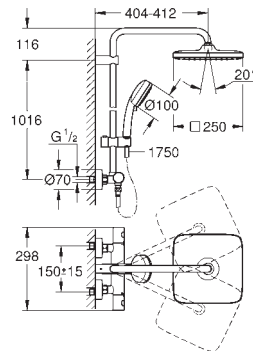

Tempesta Cosmopolitan System 250 Cube Shower system with thermostat for wall mounting

Consisting of:

horizontal swivable 390 mm projection shower arm

exposed thermostatic shower

with Aquadimmer function

allows change between:

head shower Tempesta 250 Cube (26 685)

spray pattern:

Rain

head shower with white rear cover

with ball joint

rotation angle $\pm 10^\circ$

GROHE Water Saving 9.5 l/min flow limiter

hand shower Tempesta Cosmopolitan 100 (27 571 001)

2 spray patterns:

Rain, Jet

GROHE Water Saving 5.7 l/min. flow limiter

adjustable height via gliding element

Rotaflex shower hose 1750 mm 1/2" x 1/2" (28 410)

GROHE Water Saving - Less water, perfect flow

GROHE TurboStat compact cartridge

with wax thermoelement

GROHE SafeStop safety button at 38°C

(calibration required)

GROHE SafeStop Plus optional temperature limiter at 43°C included

GROHE DreamSpray perfect spray pattern

GROHE Long-Life Shine durable sparkling sheen

SpeedClean anti-limescale system

Inner WaterGuide for a longer life

TwistStop preventing the hose from twisting

suitable for instantaneous heaters from 18 kW/h

minimum flow rate 7 l/min.

optional upgrade: **GROHE EasyReach** tray (26 362)

professional edition