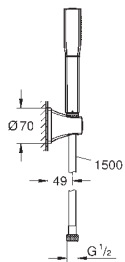

Grandera Stick Wall holder set 1 spray Consisting of: Stick hand shower wall hand shower holder (26 896 xx0) Rotaflex Metal Long-Life TwistStop shower hose 1500 mm (28 417) GROHE Water Saving 7.6 l/min flow limiter GROHE DreamSpray perfect spray pattern Inner WaterGuide for a longer life GROHE CoolTouch prevents scalding on hot surfaces GROHE Long-Life Shine durable sparkling sheen SpeedClean anti-limescale system