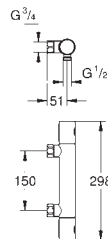

Grohtherm 800 Cosmopolitan
Thermostatic shower mixer 1/2"
wall mounted
GROHE Long-Life Shine durable sparkling sheen
GROHE MetalGrip ergonomically shaped metal handles
GROHE SafeStop safety button at 38°C
(calibration required)
GROHE SafeStop Plus optional temperature limiter at 43°C included
GROHE TurboStat compact cartridge
with wax thermoelement
integrated mixed water shut off
volume handle with **GROHE EcoButton**
(economy button with individually
adjustable economy stop)
ceramic headpart 1/2", 180°
built-in non return valves
shower bottom outlet 1/2"
dirt strainers
protected against backflow
without connection unions for wall mounting
GROHE Water Saving - Less water, perfect flow

34 771 000	Chrome	4005176612886