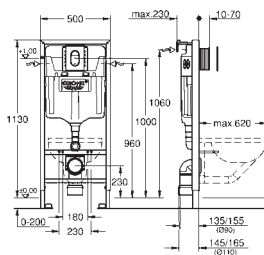

Rapid SL
3-in-1 set for WC, 1.13 m installation height
with flushing cistern GD 2 , 6 l - 9 l

Consisting of:
Rapid SL element for WC (38 528 001)
Skate Air S flush plate, chrome, vertical installation (37 965 000)
front wall brackets (38 558 00M)