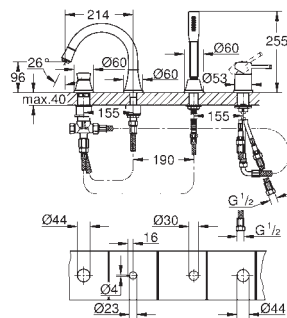

Grandera
4-hole single-lever bath combination
GROHE SilkMove 46 mm ceramic cartridge
GROHE Long-Life Shine durable sparkling sheen
Consisting of:
pre-assembled spout fixing
single lever mixer operating element
bath spout with mousseur and diverter bath/shower
Grandera hand shower 7.6 l/min
metal shower hose
flexible connection hoses
connection for shower hose
protected against backflow
can be used with 29 037 000

29 415 000 Chrome 4005176757693
29 415 IGO chrome/gold 4005176757754