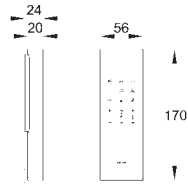

GROHE Sensia Arena
Remote control
for 39 354 SH0 and 39 354 SH1
for Sensia Arena shower toilet system, wall hung
including wall holder