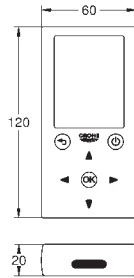

Remote control
for all GROHE one eye infra-red products
as of 06/2015 and GROHE Blue Home until 12/2018
monitoring
consumption and usage data
thermal disinfection cycles (infrared mixers)
auto flush cycles (infrared mixers)
cleaning mode cycles (GROHE Blue Home)
filter and CO₂ capacity (GROHE Blue Home)
configuration
cleaning mode activation
thermal disinfection (infrared mixers)
detection range (infrared mixers)
shut off delay (infrared mixers)
auto flush (infrared mixers)
filter capacity (GROHE Blue Home)
service
send and save profile
reset to factory or user settings
service details
demo mode
error codes (GROHE Blue Home)
3 x 1.5 V DC (AAA) battery supply

36 340 000	4005176911385