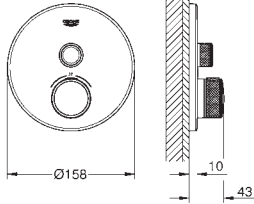

without roughing-in-set

flow performance:

outlet A (to external shut-off) = 34 l/min

outlet B/C = 29 l/min

35 604 000 4005176698774
GROHE Rapido SmartBox universal rough-in box for concealed installation