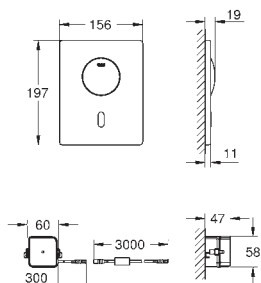

Tectron Skate

Infra-red electronic for WC flushing cistern

with additional manual actuation with infrared sensor for bi-directional communication for monitoring, configuration and servicing with transformer 100-230 V AC, 50-60 Hz, 6 V DC **for flushing cistern GD 2 / Rapid SL 1.13 m only**

servo motor
concealed installation
front plate 156 x 197 mm
7 pre-set programs
auto flush
cleaning mode
pre-flush on/off
additional functions and precise settings
by remote control 36 407
adjustable flush (3 - 9 l) by hand or remote
CE approved

for use with Rapid SLX please order shaft 66 791 000 (sold separately)