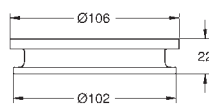

40 964 001	black	4005176531019
		Allure Hair dryer inlet material: plastic fits holders Allure (40 963 xx1) and Atrio (40 885 xx0), please order separately