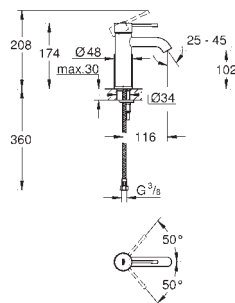

24 172 KF1	phantom black	4005176782398

Essence
Basin mixer 1/2"
S-Size
monobloc installation
metal lever
28 mm ceramic cartridge
with **GROHE SilkMove**
with temperature limiter
GROHE Long-Life Shine finish
GROHE Water Saving mousseur 5.7 l/min
GROHE AquaGuide adjustable mousseur
GROHE FastFixation Plus installation system
smooth body
flexible connection hoses