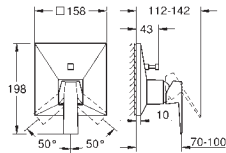

Ref. No.	Colour	EAN
24 279 000	Chrome	4005176759949
24 279 DC0	supersteel	4005176759963
24 279 AL0	brushed hard graphite	4005176759956

Allure Brilliant
Single-lever mixer with 2-way diverter
set for final installation for
GROHE Rapido SmartBox 35 600/35 604
GROHE SilkMove 46 mm ceramic cartridge
GROHE Long-Life Shine durable sparkling sheen
wall escutcheon with **GROHE FastFixation**
(covered escutcheon- and shaft sealing, covered fixing)
metal escutcheon, retroactively 6° adjustable
metal lever
automatic 2-way diverter
flow performance:
outlet B = 27 l/min, outlet C = 27 l/min
without roughing-in-set

24 425 000	Chrome	4005176795220
24 425 DC0	supersteel	4005176795237
24 425 AL0	brushed hard graphite	4005176795244

Allure Brilliant Private Collection single-lever mixer with 2-way diverter with knurled handle

24 426 000	Chrome	4005176795251
24 426 DC0	supersteel	4005176795268
24 426 AL0	brushed hard graphite	4005176795275

Allure Brilliant Private Collection single-lever mixer with 2-way diverter with white Caesarstone handle

24 427 000	Chrome	4005176795282
24 427 DC0	supersteel	4005176795299
24 427 AL0	brushed hard graphite	4005176795305

Allure Brilliant Private Collection single-lever mixer with 2-way diverter with black Caesarstone handle

35 604 000		4005176698774

GROHE Rapido SmartBox universal rough-in box for concealed installation