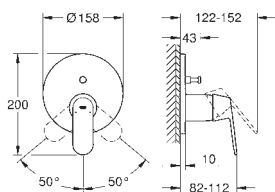

Eurosmart Cosmopolitan

Single-lever mixer with 2-way diverter

set for final installation for

GROHE Rapido SmartBox 35 600/35 604

GROHE SilkMove 46 mm ceramic cartridge

GROHE Long-Life Shine durable sparkling sheen

wall escutcheon with **GROHE FastFixation**

(covered escutcheon- and shaft sealing, covered fixing)

metal escutcheon, retroactively 6° adjustable

metal lever

automatic 2-way diverter

flow performance:

outlet B = 27 l/min, outlet C = 27 l/min

without roughing-in-set

35 604 000 4005176698774

GROHE Rapido SmartBox universal rough-in box for concealed installation

25 219 001 Chrome 4005176466373