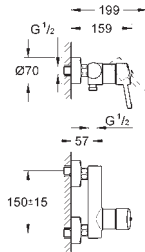

Concetto

Single-lever shower mixer 1/2"

wall mounted, metal lever
GROHE SilkMove 46 mm ceramic cartridge
GROHE Long-Life Shine durable sparkling sheen
adjustable flow rate limiter
shower bottom outlet 1/2" with
integrated non return-valve, S-unions
protected against backflow
optional temperature limiter (46 308 000)
noise classification 1 in accordance
with DIN4109

34 765 000 Chrome 4005176612022