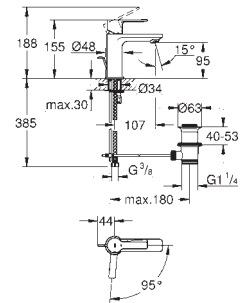

23 790 001	Chrome	4005176408380

Lineare
Basin mixer 1/2"
XS-Size
monobloc installation
metal lever
GROHE SilkMove Energy Saving 28 mm ceramic cartridge
with energy saving function via cold start
with temperature limiter
GROHE Long-Life Shine durable sparkling sheen
GROHE Water Saving SpeedClean mousseur 5.7 l/min
GROHE FastFixation Plus installation system
pop-up waste set 1 1/4"
flexible connection hoses