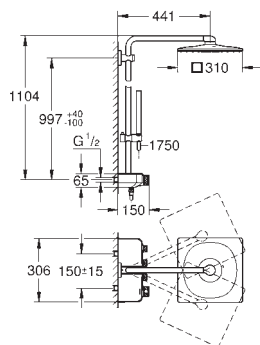

26 508 000	Chrome	4005176457593
26 508 LS0	moon white	4005176457616
26 508 DC0	supersteel	4005176526367
26 508 AL0	brushed hard graphite	4005176557507

Euphoria SmartControl System 310 Cube Duo Shower system with thermostat for wall mounting

Consisting of:

horizontal 450 mm shower arm
upper bracket adjustable for minimal adaption to existing drilling holes
exposed SmartControl thermostat

allows change between:

head shower Rainshower SmartActive 310 Cube

2 spray patterns:

GROHE PureRain, ActiveRain

hand shower Euphoria Cube (27 699 000) 9.5 l/min.

adjustable height via gliding element

Silverflex shower hose 1750 mm (28 388 000)

GROHE DreamSpray perfect spray pattern

GROHE CoolTouch prevents scalding on hot surfaces

GROHE TurboStat compact cartridge

with wax thermoelement

GROHE ProGrip with knurl structure

GROHE Water Saving - Less water, perfect flow

GROHE Long-Life Shine durable sparkling sheen

- GROHE SafeStop at 38°C

GROHE SafeStop Plus optional temperature limiter at 43°C included

GROHE SmartControl push for ON-OFF, turn for volume adjustment from

GROHE Water Saving to full flow

integrated **GROHE EasyReach** shower tray

SpeedClean anti-limescale system

Inner WaterGuide for a longer life

TwistStop preventing the hose from twisting

suitable for instantaneous heaters from 18 kW/h

minimum flow rate 7 l/min.