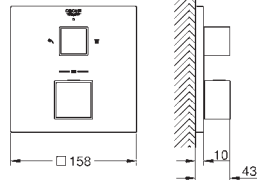

24 154 000	Chrome	4005176481185
24 154 DC0	supersteel	4005176574238
24 154 AL0	brushed hard graphite	4005176585920

Grotherm Cube
Thermostatic shower mixer for 2 outlets with integrated shut off/diverter valve
set for final installation for
GROHE Rapido SmartBox 35 600/35 604
GROHE TurboStat compact cartridge
with wax thermoelement
GROHE Long-Life Shine durable sparkling sheen
wall escutcheon with **GROHE FastFixation**
(covered escutcheon- and shaft sealing, covered fixing)
metal escutcheon, retroactively 6° adjustable
printed head and hand shower symbol
GROHE SafeStop safety button at 38°C
(calibration required)
GROHE SafeStop Plus optional temperature limiter at 43°C or 46°C included
GROHE AquaDimmer, integrated shut off/diverter valve
flow performance:
outlet B = 27 l/min
outlet C = 30 l/min
without roughing-in-set

35 604 000		4005176698774
GROHE Rapido SmartBox universal rough-in box for concealed installation