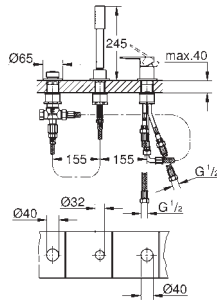

Ref. No. Colour EAN

19 965 001 Chrome 4005176409240

Lineare
3-hole single-lever bath combination
Three hole installation
GROHE SilkMove 35 mm ceramic cartridge
GROHE Long-Life Shine durable sparkling sheen
single lever mixer operating element
diverter bath/shower
hand shower Sena Stick (26 465)
metal shower hose 2000 mm (always chrome for any colour of the set)
flexible connection hoses
connection for shower hose
protected against backflow
for use with 29 037 000
for combination with 28 990 / 28 991

29 037 000 4005176865749