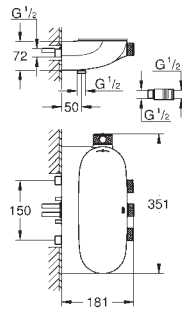

GROHE GROHTHERM SMARTCONTROL

Ref. No. Colour EAN

34 713 000 Chrome 4005176409776

Grotherm SmartControl
Combi thermostatic shower mixer
with 3 valves, exposed/concealed
wall mounted
GROHE CoolTouch prevents scalding on hot surfaces
GROHE Long-Life Shine durable sparkling sheen
GROHE TurboStat compact cartridge
with wax thermoelement
GROHE ProGrip with knurl structure
GROHE SafeStop safety button at 38°C
(calibration required)
GROHE SafeStop Plus optional temperature limiter at 43°C included
GROHE Water Saving - Less water, perfect flow
GROHE SmartControl push for ON-OFF, turn for volume adjustment from
GROHE Water Saving to full flow
exchangeable symbols
GROHE EasyReach shower tray
shower bottom outlet 1/2"
multiple outlets can be run simultaneously
protected against backflow
requires concealed body 26 449 000 – to be ordered separately

34 714 000 Chrome 4005176409783