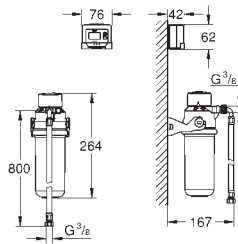

GROHE Blue

Activated carbon filter starter set

Consisting of:

GROHE Blue filter head

GROHE Blue activated carbon filter for soft water areas below 9° dKH

reduces substances responsible for unpleasant taste and odour, e.g. chlorine

capacity 1500 l at 9° dKH

time counter for filter lifetime measurement including 2 x AA batteries

compatible with GROHE Blue Pure single faucets

40 438 001 4005176984105