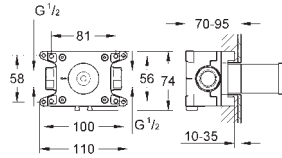

GROHE Rapido C
Rough-in for single volume control
for grid installation of Grohtherm Custom Shower system
built-in box with removable protection cover
waterproof membrane base for wall sealing
for masonry and drywall installation
fixing points for front and back wall
body of DR brass
pre-assembled ceramic headpart 3/4"
connection threads 1/2"
installation depth 70 - 95 mm

26 858 000 Chrome 4005176759079