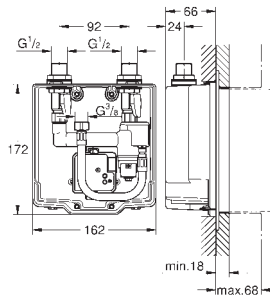

GROHE BLUETOOTH MONITORING

Ref. No. Colour EAN

36 410 000 Chrome 4005176320545

**Euroeco Cosmopolitan E Bluetooth
Infra-red electronic basin tap**

with infrared sensor and Bluetooth module for bi-directional communication for monitoring, configuration and service purpose
with transformer 100-240 V AC, 50-60 Hz, 6.75 V DC
set for final installation for concealed fitting box
36 336 001/36 337 001

GROHE Long-Life Shine finish

GROHE Water Saving - Less water, perfect flow

laminar flow straightener 9 l/min
chrome escutcheon and spout
projection 172 mm
with Bluetooth 4.0* for wireless data communication

for Apple** and Android devices
Bluetooth range (max. 10 m) varies depending on materials used and walls
between transmitter and receiver

monitoring

password protected products
app detects all Bluetooth products in range
auto flush cycles and timing last auto flush
usage per day over 30 days
thermal disinfection cycles and timings last disinfection

configuration

detection range and shut off delay

auto flush
thermal disinfection
cleaning mode

2 on/off timers
identification by name

service

send and save 3 profiles
reset to factory or user settings
hard and software version
CE approved
noise classification 1 in accordance
with DIN4109

Mobile devices and GROHE IR Remote App*** are not included in delivery and have to be ordered separately via an authorised Apple store/store/iTunes or Google Play store.

* The Bluetooth word mark and logos are registered trademarks owned by Bluetooth SIG, Inc. and any use of such marks by Grohe AG is under license. Other trademarks and trade names are those of their respective owners.