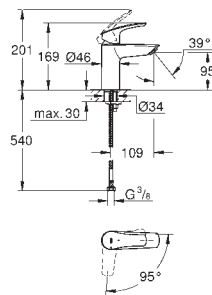

23 924 003 Chrome 4005176613265
ditto, smooth body with push-open pop-up waste set 1 1/4"

32 154 003 Chrome 4005176613258
ditto, smooth body

24 192 003 Chrome 4005176723964

Eurosmart
Basin mixer 1/2"
S-Size
Cradle to Cradle Certified Gold
monobloc installation
metal lever
GROHE SilkMove Energy Saving 28 mm ceramic cartridge
with energy saving function via cold start
with temperature limiter
GROHE Long-Life Shine durable sparkling sheen
Lead and Nickel Free Inner Water Ways
GROHE Water Saving mousseur 5.7 l/min
GROHE FastFixation installation system
smooth body
flexible connection hoses
professional edition