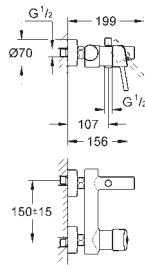

GROHE CONCETTO

Ref. No. Colour EAN

32 211 001 Chrome 4005176889028

Concetto
Single-lever bath/shower mixer 1/2"
wall mounted
metal lever
GROHE SilkMove 46 mm ceramic cartridge
GROHE Long-Life Shine durable sparkling sheen
adjustable flow rate limiter
automatic diverter: bath/shower
mousseur
integrated non-return valve
in the shower outlet 1/2"
S-unions
protected against backflow
optional temperature limiter (46 308 000)

34 766 000 Chrome 4005176612039