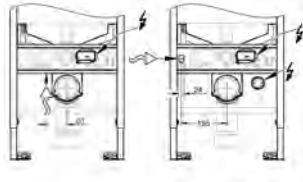

GROHE RAPID SLX

Ref. No.   Colour   EAN

39 598 000

4005176527517

Rapid SLX

3-in-1 set for WC, 1.13 m installation height

flushing cistern GDX, 6 l

Consisting of:

Rapid SLX element for WC (39 596 000) with integrated power socket
front wall brackets (38 558 00M)

WC set for noise protection (37 131 000)
including flow manager