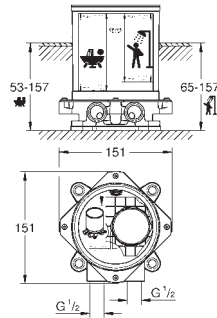

45 984 001	4005176992056

Rough-in set 1/2"
for floor-mounted bath mixers/spouts and shower mixers
without finishing trim set
installation plate with 360° horizontal and 3° vertical adjustment
installation depth 53-157 mm for bath mixers/spouts, depth compensation 104 mm
installation depth 65-157 mm for shower mixers, depth compensation 92 mm
two 1/2" female connections (hot/cold supplies)
flushing plug
Can take a single mixed supply
fixing material