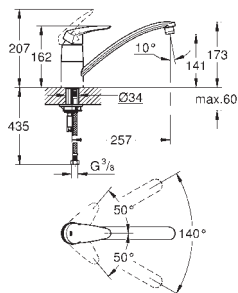

Eurodisc
Single-lever sink mixer 1/2"
low spout
monobloc installation
GROHE Long-Life Shine finish
GROHE SilkMove 35 mm ceramic cartridge
mousseur
adjustable flow rate limiter
swivel tubular spout
swivel area 140°
with stop restriction
flexible connection hoses
rapid installation system

KITCHEN
FITTINGS