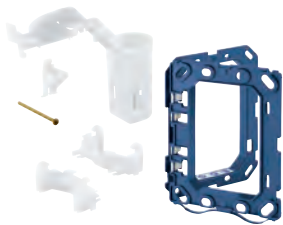

38 796 000 **4005176857034**

GROHE Fresh
Dual flush valve set
for GROHE flushing cistern GD 2 with pneumatic
discharge valve and regular inspection shaft
not suitable for flush plates with
wood or glass or metal surface or new small flush plates
fixing frame with opening function
for chlorine-free tablets only
for all GROHE wall plates
156 x 197 mm