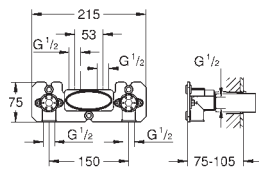

GROHE RAINSHOWER SYSTEM SMARTCONTROL

Ref. No. Colour EAN

26 449 000 4005176409790

Concealed body for exposed/concealed variants

wall mounted
2 outlets 1/2"
installation depth 75-105 mm
flushing plug
wall sealing
installation device