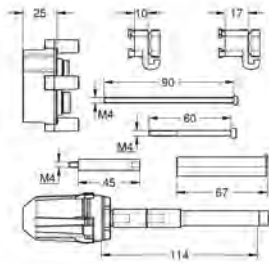

14 056 000

4005176466298

Universal extension set single-lever mixers, 25 mm

fits for concealed single-lever mixers in combination with GROHE Rapido SmartBox

GROHE RAPIDO SMARTBOX

Ref. No. Colour EAN

14 057 000