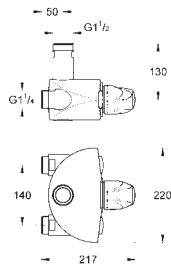

GROHE GROHTHERM XL

Ref. No. Colour EAN

35 085 000 Chrome 4005176207068

Grotherm XL
Thermostat mixer 1"
wall mounted
range of use 9l/min to 140l/min
wax thermoelement
temperature scale handles with pre-adjustable
safety stop between 33°C and 43°C
arrangement to make the thermal
disinfection easier
built-in non return valves and dirt strainers as compact service units
connecting thread 1 1/4"
outlet thread 1 1/2"
changeable top/bottom outlet
without connection unions for wall mounting
GROHE Long-Life Shine durable sparkling sheen

35 087 000 Chrome 4005176207082