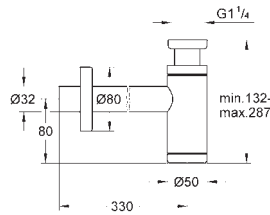

GROHE PLUS

Ref. No.	Colour	EAN
28 912 000	★ Chrome	4005176266751
28 912 DC0	★ supersteel	4005176467905
28 912 AL0	★ brushed hard graphite	4005176467844

Bottle trap, 1 1/4"
for basins
brass
(screw-top for cleaning)
large sliding escutcheon
GROHE Long-Life Shine durable sparkling sheen