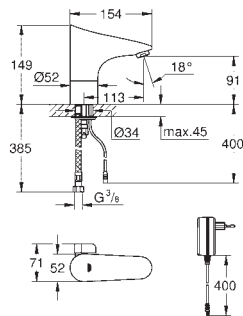

36 016 001 Chrome 4005176929366
ditto, without mixing device

COMMERCIAL
FITTINGS