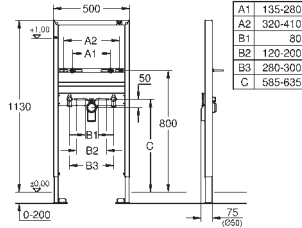

Includes

wash basin fixing bolts with
fixing device for ceramic
variable distance of fixing bolts
HT-outlet bend Ø 50 mm
seal Ø 32 mm
2 noise protected fitting connections 1/2"
for on-the-wall installation please order wall brackets 38 558 00M (sold separately)