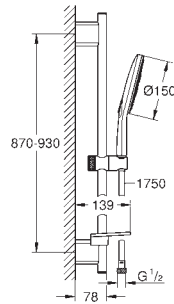

GROHE RAINSHOWER SMARTACTIVE

Ref. No.   Colour   EAN

26 592 000   Chrome   4005176486449

**Rainshower SmartActive 150
Shower rail set 3 sprays**

Consisting of:
hand shower Rainshower SmartActive 150 (26 590)
shower rail 600 mm
with wall holders made of metal
Silverflex shower hose 1750 mm (28 388 000)

GROHE EasyReach tray
GROHE Water Saving 9.5 l/min flow limiter
GROHE DreamSpray perfect spray pattern
GROHE Long-Life Shine durable sparkling sheen
GROHE FastFixation Plus adjustable distance between brackets, to adapt to existing holes
GROHE TileFix adjustable depth on upper and lower bracket
SpeedClean anti-limescale system
Inner WaterGuide for a longer life
TwistStop preventing the hose from twisting
suitable for instantaneous heater

26 591 000   Chrome   4005176486425
ditto, with non-restricted flow

26 592 LSO   moon white   4005176486432

**Rainshower SmartActive 150
Shower rail set 3 sprays**

Consisting of:
hand shower Rainshower SmartActive 150 (26 554)
spray plate moon white
shower rail 600 mm
with wall holders made of metal
Silverflex shower hose 1750 mm (28 388 000)

GROHE EasyReach tray
GROHE Water Saving 9.5 l/min flow limiter
GROHE DreamSpray perfect spray pattern
GROHE Long-Life Shine finish
GROHE FastFixation Plus adjustable distance between brackets, to adapt to existing holes
GROHE TileFix adjustable depth on upper and lower bracket
SpeedClean anti-limescale system
Inner WaterGuide for a longer life
TwistStop preventing the hose from twisting
suitable for instantaneous heater

26 594 000   Chrome   4005176486470

**Rainshower SmartActive 150
Shower rail set 3 sprays**

Consisting of:
hand shower Rainshower SmartActive 150 (26 590)
shower rail 900 mm
with wall holders made of metal
Silverflex shower hose 1750 mm (28 388 000)