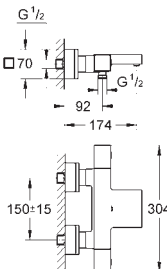

Grohtherm Cube
Thermostatic bath/shower mixer 1/2"
wall mounted
GROHE Long-Life Shine durable sparkling sheen
GROHE SafeStop safety button at 38°C
(calibration required)
GROHE SafeStop Plus integrated temperature
limiter at max 50°C
GROHE Turbostat C3 compact cartridge
with wax thermoelement
integrated mixed water shut off
GROHE AquaDimmer Eco with multiple function:
- integrated **GROHE EcoButton**
(economy button with economy stop for shower)
- flow control
- diverter: bath/shower
shower bottom outlet 1/2"
GROHE XL Waterfall
flow straightener
built-in non return valves
dirt strainers
protected against backflow
covered S-unions
GROHE Water Saving - Less water, perfect flow