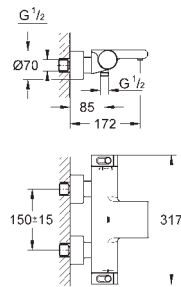

Grohtherm 2000
Thermostatic bath/shower mixer 1/2"
wall mounted
100% GROHE CoolTouch consisting of safety housing + S-unions with CoolTouch escutcheons
GROHE Long-Life Shine durable sparkling sheen
GROHE Aqua Paddle ergonomically shaped handles
GROHE SafeStop safety button at 38°C
(calibration required)
GROHE SafeStop Plus optional temperature limiter at 43°C included
GROHE TurboStat compact cartridge with wax thermoelement
integrated mixed water shut off
GROHE AquaDimmer Eco with multiple function:
- integrated (economy button with economy stop for shower)
- flow control
- diverter: bath/shower
shower bottom outlet 1/2"
GROHE XL Waterfall
flow straightener
built-in non return valves
dirt strainers
protected against backflow
covered S-unions, CoolTouch escutcheons with wall sealing
optional upgrade: GROHE EasyReach shower tray (18 608 001)
GROHE Water Saving - Less water, perfect flow