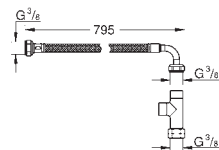

Accessory set shower hose and T piece
for manual bidet seat
Consisting of:
T unit 3/8"
flexible connection hose
795 mm
3/8" x 3/8"

SHOWER TOILET