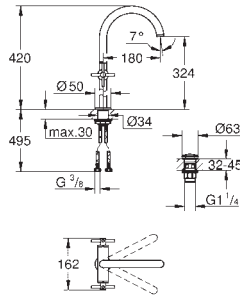

GROHE SPA

GROHE
ATRIO

SPA BATH
TAPS

Ref. No.	Colour	EAN
21 149 000	Chrome	4005176762017
21 149 DC0	supersteel	4005176761249
21 149 GL0	cool sunrise	4005176761256
21 149 DA0	warm sunset	4005176761232
21 149 AL0	brushed hard graphite	4005176761225

Atrio Basin mixer, 1/2" XL-Size
for free-standing basins
ceramic headparts 1/2", 90°
GROHE Long-Life Shine durable sparkling sheen
GROHE EcoJoy 5.7 l/min laminar mousseur
rapid installation system
swivel tubular spout with mousseur and stop limiter
Push-open waste set 1 1/4"
flexible connection hoses
with cross handles
Two different sets of caps included. One set with „H“ and „C“ marking, one set without marking.