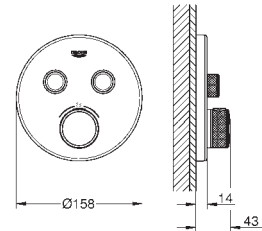

Grohterm SmartControl
Thermostat for concealed installation with 2 valves
set for final installation for
GROHE Rapido SmartBox 35 600/35 604
metal wall escutcheon with **GROHE FastFixation** (covered escutcheon
and shaft sealing, covered fixing), retroactively 6° adjustable
GROHE Long-Life Shine finish
GROHE SmartControl push for ON-OFF, turn for volume adjustment from
GROHE Water Saving to full flow
exchangeable symbols
GROHE TurboStat compact cartridge
with wax thermoelement
GROHE ProGrip with knurl structure
GROHE SafeStop safety button at 38°C
(calibration required)
GROHE SafeStop Plus optional temperature limiter at 43°C or 46°C included
built-in non return valve
and dirt strainers
multiple outlets can be run simultaneously
cover plate in moon white acrylic glass
without roughing-in-set
flow performance:
outlet B = 24 l/min
outlet C = 26 l/min
outlet B+C = 29 l/min

35 604 000 4005176698774
**GROHE Rapido SmartBox universal rough-in box for concealed
installation**