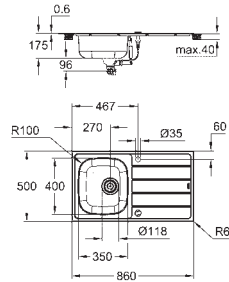

GROHE STAINLESS STEEL SINKS

Ref. No.	Colour	EAN
31 562 SD1	stainless steel	4005176623721

Bau
Kitchen sink and tap bundle
Consisting of:
K200 stainless steel sink with drainer (31 552 SD1)
mounting type: top mount
Bau Edge single lever sink mixer (31 367 001)
high spout
monobloc installation
GROHE Long-Life Shine durable sparkling sheen
GROHE Long-Life 28 mm ceramic cartridge
Lead and Nickel Free Inner Water Ways
mousseur
swivel tubular spout
swivel area 360°
flexible connection hoses
outer radius: R6 (topmount), inner bowl radius: R100
GROHE FastFixation installation system
accessories included: automatic waste fitting with rotary handle,
waste kit, basket strainer waste, mounting set
optional push to open excenter (40 986 SD0)
amount of fasteners included (top mount): 14

31 552 SD1	stainless steel	4005176623714