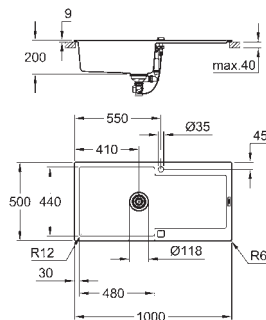

K500

Composite sink with drainer
model: K500 60-C 100/50 1.0 rev
mounting type: top mount
material: quartz composite

GROHE Whisper

min. cabinet size: 600 mm
dimensions: 1000 x 500 mm
1 bowl: 480 x 440 x 200 mm
outer radius: R6, inner bowl radius: R12

GROHE FastFixation installation system

sink mountable left or right
cut-out: 980 x 480 mm
drainer: automatic waste fitting
accessories included: automatic waste fitting with rotary handle,
waste kit, basket strainer waste, mounting set
optional push to open excenter (40 986 SD0)
amount of fasteners included (top mount): 12
heat resistant up to 180° C

31 646 AT0 granite gray 4005176521218
31 646 AP0 granite black 4005176521201