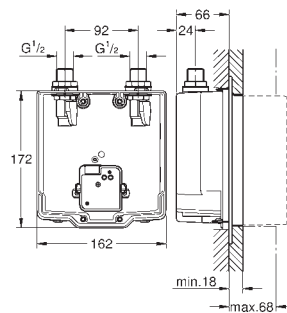

GROHE BLUETOOTH MONITORING

Ref. No. Colour EAN

36 412 000 Chrome 4005176320569

Eurosmart Cosmopolitan E Bluetooth

Infra-red electronic basin mixer 1/2" with mixing device and adjustable temperature limiter

with infrared sensor and Bluetooth module for bi-directional communication for monitoring, configuration and service purpose
with transformer 100-240 V AC, 50-60 Hz, 6.75 V DC
set for final installation for concealed fitting box
36 339 001

GROHE Long-Life Shine finish

GROHE Water Saving - Less water, perfect flow

laminar flow straightener 9 l/min
chrome escutcheon and spout
projection 172 mm
with Bluetooth 4.0* for wireless data communication

for Apple** and Android devices
Bluetooth range (max. 10 m) varies depending on materials used and walls
between transmitter and receiver

monitoring

password protected products
app detects all Bluetooth products in range
auto flush cycles and timing last auto flush
usage per day over 30 days
thermal disinfection cycles and timings last disinfection

configuration

detection range and shut off delay
auto flush
thermal disinfection
cleaning mode
2 on/off timers
identification by name

service

send and save 3 profiles
reset to factory or user settings
hard and software version
CE approved
noise classification 1 in accordance
with DIN4109

Mobile devices and GROHE IR Remote App*** are not included in delivery and have to be ordered separately via an authorised Apple store/store/iTunes or Google Play store.

* The Bluetooth word mark and logos are registered trademarks owned by Bluetooth SIG, Inc. and any use of such marks by Grohe AG is under license. Other trademarks and trade names are those of their respective owners.