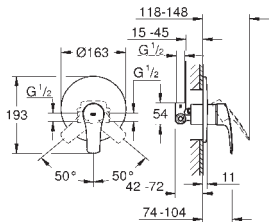

33 556 003 Chrome 4005176613609

Eurosmart
Single-lever shower mixer 1/2"
wall installation
metal lever
GROHE SilkMove 46 mm ceramic cartridge
GROHE Long-Life Shine durable sparkling sheen
GROHE FastFixation escutcheon with covered fixation
Consisting of:
set for final installation (19 451 003)
with concealed body
adjustable flow rate limiter
escutcheon- and shaft-sealing
metal wall escutcheon
optional temperature limiter (46 308 000)
professional edition