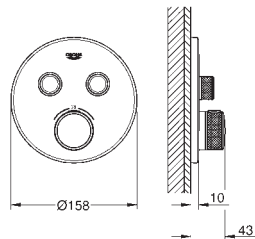

35 604 000

4005176698774

GROHE Rapido SmartBox universal rough-in box for concealed installation