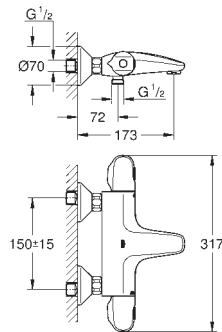

GROHE GROHTHERM 1000

Ref. No. Colour EAN

34 821 003 Chrome 4005176698590

Grohtherm 1000
Thermostatic bath/shower mixer 1/2"
wall mounted
GROHE CoolTouch safety housing
GROHE Long-Life Shine durable sparkling sheen
GROHE MetalGrip ergonomically shaped metal handles
GROHE SafeStop safety button at 38°C
(calibration required)
GROHE SafeStop Plus integrated temperature limiter at max 50°C
GROHE Turbostat C3 compact cartridge with wax thermoelement
integrated mixed water shut off
GROHE AquaDimmer Eco with multiple function:
- integrated **GROHE EcoButton** (economy button with economy stop for shower)
- flow control
- diverter: bath/shower shower bottom outlet 1/2"
mousseur
built-in non return valves
dirt strainers
protected against backflow
S-unions
metal escutcheon
GROHE Water Saving - Less water, perfect flow professional edition

34 823 003 Chrome 4005176698613