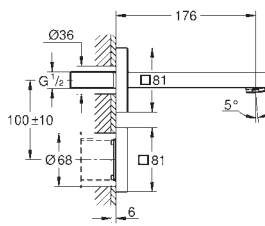

Eurocube E
Infra-red electronic wall basin tap without mixing device
with infrared sensor for bi-directional communication for monitoring, configuration and servicing
for cold or premixed water
with transformer 100-230 V AC, 50-60 Hz, 6 V DC
laminar spray regulator 5.7 l/min
7 pre-set programs
auto flush
thermal disinfection
cleaning mode
additional functions and precise settings
by remote control 36 407
set for final installation
for use with Rapid SL 38 748 002 or roughing-in set 36 264 001
CE approved
noise classification 1 in accordance with DIN4109