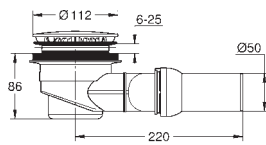

Waste set for universal shower tray
 Ø 112 mm
 vertical outlet
GROHE Long-Life Shine durable sparkling sheen
 flow rate 1.1 l/s according to DIN EN 274

| | | |
|------------|--------------|---------------|
| 49 534 000 | Chrome | 4005176478482 |
| 49 534 SH0 | alpine white | 4005176560040 |