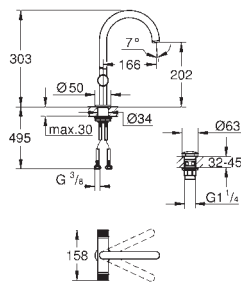

GROHE SPA

ATRIO PRIVATE COLLECTION

Ref. No.	Colour	EAN
21 138 000	Chrome	4005176499081
21 138 DC0	supersteel	4005176510557
21 138 GL0	cool sunrise	4005176510496
21 138 DA0	warm sunset	4005176510571
21 138 AL0	brushed hard graphite	4005176510618

Aerio Private Collection Basin mixer, 1/2"

L-Size

ceramic headparts 1/2", 90°
GROHE Long-Life Shine durable sparkling sheen
GROHE EcoJoy 5.7 l/min laminar mousseur
rapid installation system
swivel tubular spout with mousseur and stop limiter
Push-open waste set 1 1/4"
flexible connection hoses
knobs with metal inlay
can be combined with 48 456 000 or 48 457 000