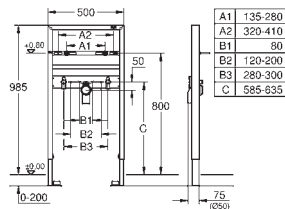

Rapid SL
Element for wash basin, single hole installation
1.0 m finished installation height
for on-the-wall installations or studded walls
Includes
wash basin fixing bolts with
fixing device for ceramic
HT-outlet bend Ø 50 mm
seal Ø 32 mm
for on-the-wall installation please order wall brackets 38 558 00M (sold
separately)