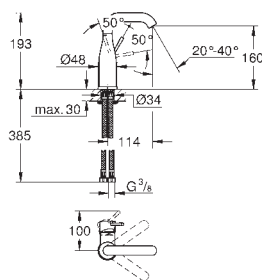

Essence
Basin mixer 1/2"
M-Size
monobloc installation
metal lever
28 mm ceramic cartridge
with **GROHE SilkMove**
with temperature limiter
GROHE Long-Life Shine finish
GROHE Water Saving mousseur 5.7 l/min
GROHE AquaGuide adjustable mousseur
GROHE FastFixation Plus installation system
swivel spout with mousseur
and stop limiter
smooth body
flexible connection hoses
professional edition

24 174 001 ★ Chrome 4005176698330
24 174 DC1 ★ supersteel 4005176711565
24 174 GL1 ★ cool sunrise 4005176711596
24 174 GN1 ★ brushed cool sunrise 4005176711602
24 174 DA1 ★ warm sunset 4005176711558
24 174 DL1 ★ brushed warm sunset 4005176711572
24 174 A01 hard graphite 4005176711527
24 174 AL1 ★ brushed hard graphite 4005176711534