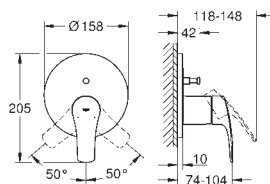

24 043 003 Chrome 4005176613548

Eurosmart
Single-lever mixer with 2-way diverter
set for final installation for
GROHE Rapido SmartBox 35 600/35 604
GROHE SilkMove 46 mm ceramic cartridge
GROHE Long-Life Shine durable sparkling sheen
wall escutcheon with **GROHE FastFixation**
(covered escutcheon- and shaft sealing, covered fixing)
metal escutcheon, retroactively 6° adjustable
automatic 2-way diverter
flow performance:
outlet B = 27 l/min, outlet C = 27 l/min
without roughing-in-set
metal lever
professional edition

35 604 000 4005176698774
GROHE Rapido SmartBox universal rough-in box for concealed installation