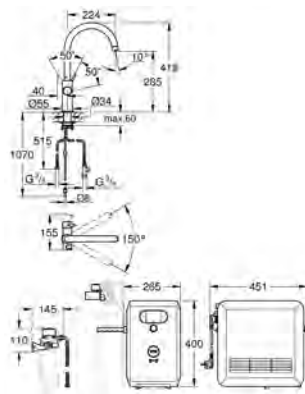

GROHE BLUE PROFESSIONAL

Ref. No.	Colour	EAN
31 323 002	Chrome	4005176989933
31 323 DC2	supersteel	4005176989940

GROHE Blue Professional

C-spout kit

Consisting of:

GROHE Blue single-lever sink mixer with filter function
monobloc installation

C-spout

touch operated for 3 types of filtered and chilled water
still, medium, sparkling

GROHE Long-Life Shine durable sparkling sheen
28 mm ceramic cartridge

with **GROHE SilkMove**

swivel tubular spout

swivel area 150°

separate inner water ways for filtered

and non-filtered water

flexible connection hoses

GROHE Blue Professional cooler

delivers 12 liters of chilled sparkling water per hour

colour display with push and turn control

270 Watt cooling unit, 230 V, 50 Hz

sound level in standby 46 dB(A)

type of protection IP 21

CE approved

requires ventilation holes in the bottom of the kitchen cabinet

software set-up and monitoring of filter and CO₂ capacity possible via GROHE Ondus app

push notifications at low filter resp. CO₂ capacity

additional monitoring via GROHE Blue Professional Browser-Monitor possible

with Bluetooth 4.0* and WIFI interface for wireless data communication

for Apple** and Android devices

Bluetooth range (max. 10 m) varies depending on materials used and walls

between transmitter and receiver

filter head with flexible water hardness adjustment

GROHE Blue filter, CO₂ bottle and cleaning cartridge are not included in the

delivery and have to be ordered separately

suitable filters:

- filter S-size, capacity 600 l at 20° dKH (40 404 001)
- filter M-size, capacity 1500 l at 20° dKH (40 430 001)
- filter L-size, capacity 2500 l at 20° dKH (40 412 001)
- activated carbon filter, capacity 3000 l (40 547 001)
- Magnesium + Zinc filter, capacity 400 l at 17° dGH (40 691 002)

System requirements Apple

iPhone with iOS 12.0 or higher

System requirements Android

smart phone with Android 6.0 or higher

Mobile devices and GROHE Watersystems App*** are not included in delivery

and have to be ordered separately via an authorised Apple store/store/iTunes or Google Play store.

* The Bluetooth word mark and logos are registered trademarks owned by Bluetooth SIG, Inc. and any use of such marks by Grohe AG is under license.

Other trademarks and trade names are those of their respective owners.

** Apple, the Apple logo, iPod, iPod Touch, iPhone and iTunes are trademarks of Apple Inc., registered in the U.S. and other countries. Apple is not responsible for the function of this device or its compliance with safety and regulatory standards.

*** Available for free via iTunes app or Google Play store.