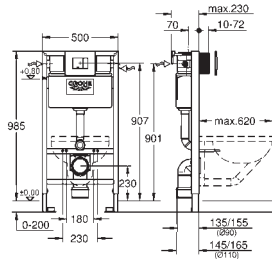

GROHE RAPID SL FOR WC

Ref. No.	Colour	EAN
38 888 000	Chrome	4005176879630

Rapid SL
4-in-1 set for WC, 1.00 m installation height
with flushing cistern 6 - 3 l

Consisting of:
Rapid SL element for WC (38 525 001)
Skate Cosmopolitan flush plate, chrome (38 732 000)
GROHE Fresh retro-fit set (38 796 000)
front wall brackets (38 558 00M)

38 885 000	Chrome	4005176879609