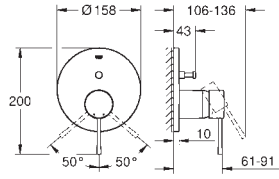

Ref. No.	Colour	EAN
24 167 KF1	phantom black	4005176782343

Essence
Single-lever mixer with 2-way diverter
set for final installation for
GROHE Rapido SmartBox (35 604)
GROHE SilkMove 46 mm ceramic cartridge
GROHE Long-Life Shine finish
wall escutcheon with **GROHE FastFixation**
(covered escutcheon- and shaft sealing, covered fixing)
metal escutcheon, retroactively 6° adjustable
metal lever
automatic 2-way diverter
flow performance:
outlet B = 27 l/min, outlet C = 27 l/min
without roughing-in-set

35 604 000		4005176698774
GROHE Rapido SmartBox universal rough-in box for concealed installation