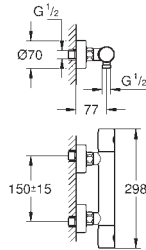

GROHE GROHTHERM 800 COSMOPOLITAN

Ref. No.	Colour	EAN
34 765 000	Chrome	4005176612022

Grohtherm 800 Cosmopolitan
Thermostatic shower mixer 1/2"
wall mounted
GROHE Long-Life Shine durable sparkling sheen
GROHE MetalGrip ergonomically shaped metal handles
GROHE SafeStop safety button at 38°C
(calibration required)
GROHE SafeStop Plus optional temperature limiter at 43°C included
GROHE TurboStat compact cartridge
with wax thermoelement
integrated mixed water shut off
volume handle with **GROHE EcoButton**
(economy button with individually
adjustable economy stop)
ceramic headpart 1/2", 180°
shower bottom outlet 1/2"
built-in non return valves
dirt strainers
protected against backflow
S-unions
metal escutcheon
GROHE Water Saving - Less water, perfect flow

34 767 000	Chrome	4005176612046