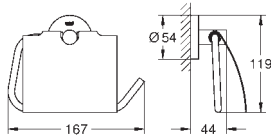

GROHE ESSENTIALS

Ref. No.	Colour	EAN
40 367 001	★ Chrome	4005176326387
40 367 DC1	★ supersteel	4005176412455
40 367 BE1	polished nickel	4005176430220
40 367 EN1	brushed nickel	4005176326394
40 367 GL1	★ cool sunrise	4005176429477
40 367 GN1	★ brushed cool sunrise	4005176429927
40 367 DA1	★ warm sunset	4005176429323
40 367 DL1	★ brushed warm sunset	4005176430077
40 367 A01	hard graphite	4005176429620
40 367 AL1	★ brushed hard graphite	4005176429774

Essentials

Toilet roll holder

material: metal
with cover
concealed fastening

GROHE Long-Life Shine durable sparkling sheen

suitable for screwing (including screws and dowels) or gluing (glue 40 915 000 sold separately)