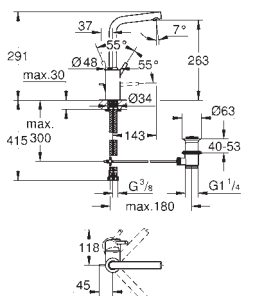

23 739 002 Chrome 4005176472602

Concetto
Single-lever basin mixer 1/2"
L-Size
monobloc installation
metal lever
GROHE SilkMove 35 mm ceramic cartridge
adjustable flow rate limiter
GROHE Long-Life Shine durable sparkling sheen
GROHE Water Saving mousseur 5.7 l/min
Lead and Nickel Free Inner Water Ways
GROHE FastFixation installation system
swivel tubular spout
with stop restriction
pop-up waste set 1 1/4"
flexible connection hoses
optional temperature limiter (46 375 000)
min. recommended pressure 1.0 bar