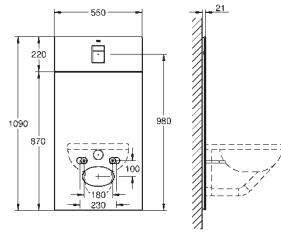

Glass Cover Skate Cosmopolitan

for Rapid SL 1.13 m

with flushing cistern GD 2

for connecting shower toilet Sensia Arena or common wall-hung WCs for tiled/plastered walls

two-piece glass cover made of tempered safety glass (8 mm)