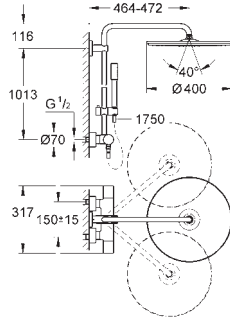

GROHE RAINSHOWER SYSTEM

Ref. No. Colour EAN

27 174 001 Chrome 4005176877162

Rainshower System 400
Shower system with thermostat for wall mounting
horizontal swivable 450 mm projection shower arm
exposed thermostatic shower
with Aquadimmer function
allows change between:
Rainshower Cosmopolitan 400 head shower (28 778 000)
material: metal
with ball joint
rotation angle $\pm 20^\circ$
hand shower Sena Stick (28 034 000)
adjustable height via gliding element
(12 140 000)
shower hose 1.750 mm (28 025 000)
GROHE TurboStat compact cartridge
with wax thermoelement
GROHE SafeStop safety button at 38°C
(calibration required)
GROHE SafeStop Plus optional temperature limiter at 43°C included
GROHE CoolTouch
GROHE DreamSpray perfect spray pattern
GROHE Long-Life Shine durable sparkling sheen
SpeedClean anti-limescale system
Inner WaterGuide for a longer life

27 966 000 Chrome 4005176929250