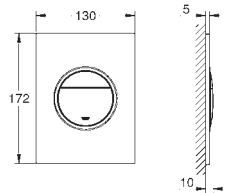

37 601 000	Chrome	4005176416057
37 601 DC0	supersteel	4005176416088
37 601 AL0	brushed hard graphite	4005176529030

Nova Cosmopolitan S
Flush plate
for dual flush or start & stop actuation
for pneumatic drop valve AV1
compatible with Rapid SL/GD2 1.13 m
for vertical installation
130 x 172 mm
made of ABS
GROHE Long-Life Shine durable sparkling sheen
GROHE Water Saving - Less water, perfect flow
flush plate with magnetic holder and fixing brackets included
compatible with Rapid SLX
for use with Rapid SL and Uniset with GD 2 cistern please order shaft 40 911 000
(sold separately)