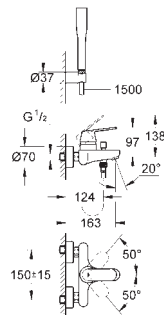

Eurosmart Cosmopolitan
Single-lever bath/shower mixer 1/2"
wall mounted
metal lever
GROHE SilkMove 46 mm ceramic cartridge
GROHE Long-Life Shine durable sparkling sheen
adjustable flow rate limiter
automatic diverter: bath/shower
mousseur
integrated non-return valve
in the shower outlet 1/2"
S-unions
protected against backflow
optional temperature limiter (46 308 000)
with shower set
Euphoria Cosmopolitan hand shower (27 367)
wall shower holder (27 056)
Relaxaflex hose 1500 mm 1/2" x 1/2" (28 151)

25 128 000 Chrome 4005176905209