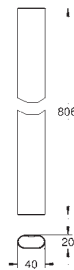

48 349 000 Chrome 4005176409851

Rainshower SmartControl Shower system pipe for retrofitting

metal
shower pipe for retrofitting - 15 cm shorter
than original shower system pipe
suitable for all Rainshower SmartControl shower systems
GROHE Long-Life Shine durable sparkling sheen