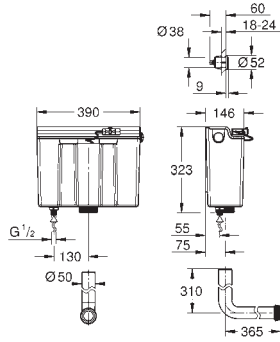

GROHE FLUSHING CISTERNS

Ref. No.   Colour   EAN

39 053 000   4005176935978

Concealed flushing cistern
6 l / 3 l
Dual Flush
water supply from bottom
min. recommended pressure 0.2 bar
mechanical round push button actuation Ø 50 mm with Eco button
mechanical actuation from front, top, left or right
for walls 18 -24 mm thickness
bowden cable 0.5 m length
for more flexibility in push button position
fixing brackets
flush pipe
WC inlet connector
GROHE Long-Life Shine durable sparkling sheen
GROHE Water Saving - Less water, perfect flow

39 054 000   4005176936289