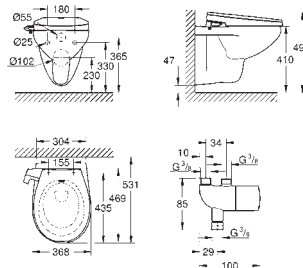

Bau Ceramic
Manual bidet seat 3-in-1 set, wall hung
Consisting of:
Bau manual bidet seat soft close (39 648 SH0)
WC seat with lid
2 dedicated spray arms (1 for anal area, 1 for lady spray)
pre- and post-rinsing of spray nozzle with fresh water
manually operated side handle requires no electricity
adjustable spray intensity
Duroplast WC seat and lid with soft close function
flexible water connection 3/8"
Bau Ceramic wall hung WC (39 427 000)
for concealed cistern
wash down
rimless
horizontal outlet
flush volume 6/3 l
sanitary ware
Grotherm Micro 34 487 000
small under-basin thermostat
thermostatic scalding protection
temperature adjustment 15-43° C (± 2° C)

14 074 000 4005176575365