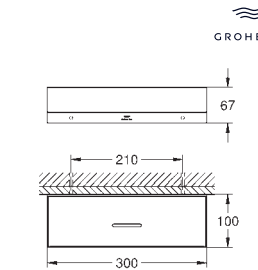

Allure
Shelf
 wall mounted
 material: glass / metal
 concealed fastening
 width 600 mm
 depth 100 mm
GROHE Long-Life Shine durable sparkling sheen

| Ref. No. | Colour | EAN |
|------------|----------------------|---------------|
| 40 966 001 | Chrome | 4005176531224 |
| 40 966 GN1 | brushed cool sunrise | 4005176531262 |
| 40 966 DL1 | brushed warm sunset | 4005176531286 |
| 40 966 A01 | hard graphite | 4005176531293 |