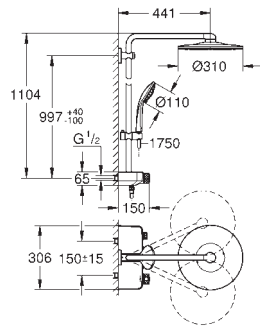

GROHE PLUS

Ref. No.	Colour	EAN
26 507 000	★ Chrome	4005176457586
26 507 LS0	moon white	4005176457609
26 507 DC0	★ supersteel	4005176526374
26 507 AL0	★ brushed hard graphite	4005176557422

Euphoria SmartControl System 310 Duo Shower system with thermostat for wall mounting

Consisting of:

horizontal 450 mm shower arm
upper bracket adjustable for minimal adaption to existing drilling holes
exposed SmartControl thermostat

allows change between:

head shower Rainshower SmartActive 310

2 spray patterns:

GROHE PureRain, ActiveRain

hand shower Euphoria 110 Massage, spray plate white (27 221 001)

3 spray patterns:

Rain, SmartRain, Massage

adjustable height via gliding element

Silverflex shower hose 1750 mm (28 388 000)

GROHE DreamSpray perfect spray pattern

GROHE Long-Life Shine durable sparkling sheen

GROHE CoolTouch prevents scalding on hot surfaces

GROHE TurboStat compact cartridge

with wax thermoelement

GROHE ProGrip with knurl structure

GROHE Water Saving - Less water, perfect flow

- GROHE SafeStop at 38°C

GROHE SafeStop Plus optional temperature limiter at 43°C included

GROHE SmartControl push for ON-OFF, turn for volume adjustment from

GROHE Water Saving to full flow

integrated **GROHE EasyReach** shower tray

SpeedClean anti-limescale system

Inner WaterGuide for a longer life

TwistStop preventing the hose from twisting

suitable for instantaneous heaters from 18 kW/h

minimum flow rate 7 l/min.