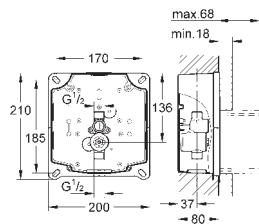

GROHE Rapido UMB
roughing-in set for urinal
for manual actuation or Tectron infra-red electronic 6 V
water group with stop valve
flow pressure min 0.5 bar
operating pressure max 10 bar
flush aid
functional unit checked ex factory
water supply connections 1/2" outer thread
installation box with gasket
fixing points for dry cladding and masonry-in
inspection shaft incl. protection during construction phase

36 407 001 4005176368974