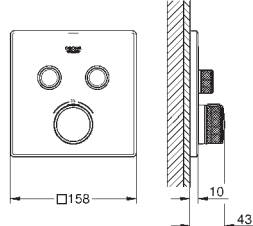

Grotherm SmartControl
Thermostat for concealed installation with 2 valves
set for final installation for
GROHE Rapido SmartBox 35 600/35 604
metal wall escutcheon with **GROHE FastFixation** (covered escutcheon and shaft sealing, covered fixing), retroactively 6° adjustable
GROHE Long-Life Shine durable sparkling sheen
GROHE SmartControl push for ON-OFF, turn for volume adjustment from GROHE Water Saving to full flow
exchangeable symbols
GROHE TurboStat compact cartridge with wax thermoelement
GROHE ProGrip with knurl structure
GROHE SafeStop safety button at 38°C (calibration required)
GROHE SafeStop Plus optional temperature limiter at 43°C or 46°C included
built-in non return valve and dirt strainers
multiple outlets can be run simultaneously
without roughing-in-set
flow performance:
outlet B = 24 l/min
outlet C = 26 l/min
outlet B+C = 29 l/min

35 604 000 4005176698774
GROHE Rapido SmartBox universal rough-in box for concealed installation