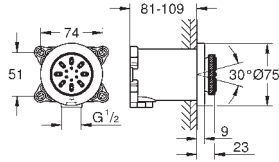

Ref. No.	Colour	EAN
26 801 000	Chrome	4005176722769
26 801 DC0	supersteel	4005176722837
26 801 BE0	polished nickel	4005176722813
26 801 EN0	brushed nickel	4005176722783
26 801 GL0	cool sunrise	4005176722790
26 801 GN0	brushed cool sunrise	4005176722820
26 801 DA0	warm sunset	4005176722851
26 801 DL0	brushed warm sunset	4005176722868
26 801 A00	hard graphite	4005176722806
26 801 AL0	brushed hard graphite	4005176722844

Rainshower Aqua
Body spray round 2 spray
spray pattern:
PureRain, ActiveJet
including concealed body and compound seal
ØOslash; 75 mm
pivoting range ± 15° rotatable
connection thread 1/2"
throw distance 600 mm
GROHE Water Saving 3.3 l/min flow limiter
GROHE DreamSpray perfect spray pattern
GROHE Long-Life Shine durable sparkling sheen
SpeedClean anti-limescale system
min. recommended pressure 1.0 bar
not suitable for instantaneous heater