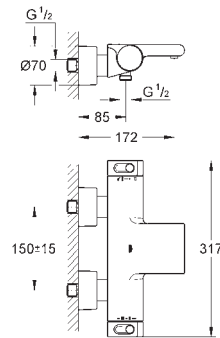

GROHE GROHTHERM 2000

Ref. No. Colour EAN

34 466 001 Chrome 4005176926440

Grohtherm 2000
Thermostatic bath/shower mixer 1/2"
wall mounted
100% GROHE CoolTouch consisting of safety housing + S-unions with CoolTouch escutcheons
GROHE Long-Life Shine durable sparkling sheen
GROHE Aqua Paddle ergonomically shaped handles
GROHE SafeStop safety button at 38°C
(calibration required)
GROHE SafeStop Plus integrated temperature limiter at max 50°C
GROHE TurboStat compact cartridge with wax thermoelement
integrated mixed water shut off
GROHE AquaDimmer Eco with multiple function:
- integrated (economy button with economy stop for shower)
- flow control
shower bottom outlet 1/2"
- diverter: bath/shower
GROHE XL Waterfall
flow straightener
built-in non return valves
dirt strainers
protected against backflow
covered S-unions, CoolTouch escutcheons with wall sealing
optional upgrade: GROHE EasyReach shower tray (18 608 001)
integrated flow limiter 14 l/min in the shower outlet
GROHE Water Saving - Less water, perfect flow