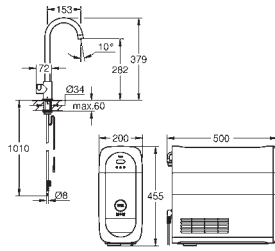

GROHE BLUE HOME

Ref. No.	Colour	EAN
31 498 001	Chrome	4005176454172
31 498 DC1	supersteel	4005176454189
31 498 DL1	brushed warm sunset	4005176489006
31 498 AL1	brushed hard graphite	4005176488986

GROHE Blue Home

C-spout starter kit with Mono tap

Consisting of:

GROHE Blue Home Mono tap with filter function
monobloc installation

C-spout

touch operated for 3 types of filtered and chilled water
still, medium, sparkling

GROHE Long-Life Shine finish

swivel tubular spout

swivel area 150°

GROHE Blue Home cooler

delivers 3 liters of chilled sparkling water per hour

180 Watt cooling unit, 230 V, 50 Hz

sound level in standby 44 dB(A)

type of protection IP 21

CE approved

requires ventilation holes in the bottom of the kitchen cabinet

software set-up and monitoring of filter and CO₂ capacity possible via GROHE Ondus app

with Bluetooth 4.0* and WIFI interface for wireless data communication

for Apple** and Android devices

Bluetooth range (max. 10 m) varies depending on materials used and walls between transmitter and receiver

adjustable for GROHE Blue filter S-Size, GROHE Blue activated

carbon filter and GROHE Blue magnesium + zinc filter

GROHE Blue filter S-Size, filter head with flexible

water hardness adjustment

for regions with water hardness of more than 9° dKH

for regions with water hardness below 9° dKH please order activated carbon filter 40 547 001

GROHE Blue 425 g CO₂ bottle

System requirements Apple

iPhone with iOS 12.0 or higher

System requirements Android

smart phone with Android 6.0 or higher

Mobile devices and GROHE Watersystems App*** are not included in delivery and have to be ordered separately via an authorised Apple store/store/iTunes or Google Play store.

* The Bluetooth word mark and logos are registered trademarks owned by Bluetooth SIG, Inc. and any use of such marks by Grohe AG is under license. Other trademarks and trade names are those of their respective owners.

** Apple, the Apple logo, iPod, iPod Touch, iPhone and iTunes are trademarks of Apple Inc., registered in the U.S. and other countries. Apple is not responsible for the function of this device or its compliance with safety and regulatory standards. *** Available for free via iTunes app or Google Play store.

This product includes an article which is declared as a hazardous substance.

Find more information in the safety data sheet. You can download the safety data at: www.grohe.com/safety-data-sheets/

to be equipped with a non-return valve EA approved by Belgaqua