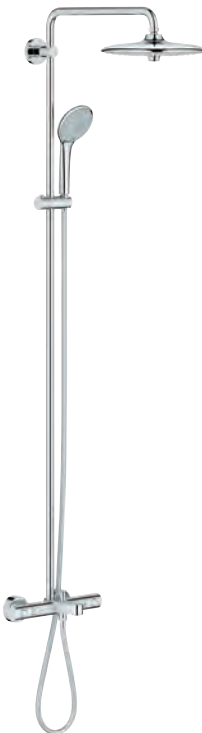

Euphoria System 260
Shower system with bath thermostat for wall mounting
Consisting of:
horizontal swivable 450 mm projection shower arm
exposed thermostatic shower
with Aquadimmer function
allows change between:
head shower Euphoria 260 (26 457)
3 spray patterns:
Rain, SmartRain, Jet
with ball joint
rotation angle $\pm 15^\circ$
bath inlet
separate diverter for hand shower
hand shower Euphoria 110 Massage
(27 239 000)
3 spray patterns:
Rain, SmartRain, Massage
adjustable height via gliding element
Silverflex shower hose 1750 mm (28 388 000)
GROHE Water Saving 9.5 l/min flow limiter
GROHE TurboStat compact cartridge
with wax thermoelement
GROHE SafeStop safety button at 38°C
(calibration required)
GROHE SafeStop Plus optional temperature limiter at 43°C included
GROHE DreamSpray perfect spray pattern
GROHE Long-Life Shine durable sparkling sheen
GROHE SprayDimmer (Stepless
flow rate reduction)
SpeedClean anti-limescale system
Inner WaterGuide for a longer life
TwistStop preventing the hose from twisting
suitable for instantaneous heaters from 18 kW/h
minimum flow rate 7 l/min.