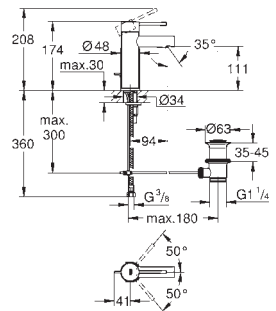

24 175 001 Chrome 4005176698347

Essence
Basin mixer 1/2"
S-Size
monobloc installation
metal lever
28 mm ceramic cartridge
with **GROHE SilkMove**
with temperature limiter
GROHE Long-Life Shine durable sparkling sheen
GROHE Water Saving mousseur 5.7 l/min
GROHE FastFixation Plus installation system
pop-up waste set 1 1/4"
flexible connection hoses
professional edition
replaces Essence basin mixer 32 898 001