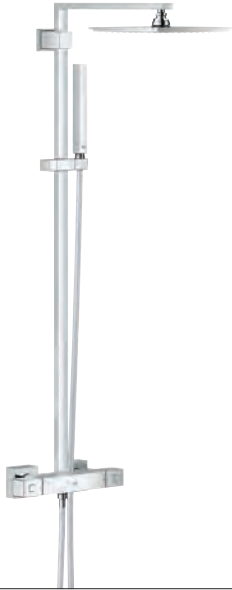

GROHE EUPHORIA SHOWER SYSTEM

Ref. No. Colour EAN

26 087 000 Chrome 4005176940828

Euphoria Cube System 230
Shower system with thermostatic mixer for wall mounting
shower arm
projection 400 mm
exposed thermostatic shower
with Aquadimmer function
allows change between:
Rainshower head shower (27 479 000)
material: metal
Rain spray pattern
with ball joint
rotation angle $\pm 15^\circ$
hand shower Euphoria Cube (27 699)
adjustable height via gliding element
Silverflex shower hose 1750 mm (28 388 000)
GROHE Water Saving - Less water, perfect flow
GROHE TurboStat compact cartridge
with wax thermoelement
GROHE SafeStop safety button at 38°C
(calibration required)
GROHE SafeStop Plus optional temperature limiter at 43°C included
GROHE DreamSpray perfect spray pattern
GROHE Long-Life Shine durable sparkling sheen
SpeedClean anti-limescale system
TwistStop preventing the hose from twisting
minimum flow rate 7 l/min.