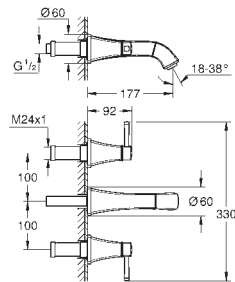

20 622 000	Chrome	4005176757976
20 622 IGO	chrome/gold	4005176757990

Grandera
Three-hole basin mixer 1/2"
S-Size
wall mounted
set for final installation for
29 025 002
without concealed body
valves hot/cold
with headparts 1/2" - 90°
GROHE Long-Life Shine durable sparkling sheen
GROHE Water Saving - Less water, perfect flow
GROHE AquaGuide adjustable mousseur 5.7 l/min
centre distance 200 mm
projection 177 mm

20 623 000	Chrome	4005176758010
20 623 IGO	chrome/gold	4005176758027

ditto, projection 234 mm

29 025 002		4005176519895