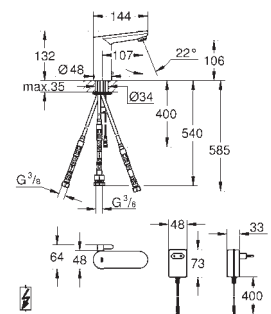

Eurosmart Cosmopolitan E
Infra-red electronic basin mixer with mixing device and adjustable temperature limiter
with infrared sensor for bi-directional communication for monitoring, configuration and servicing
without power supply 36 338 000 (required)
for use with displacement water heater
fixed build in static flow limiter 5 l/min on the hose connection
non-return valve
dirt strainers
flexible connection hoses
with integrated solenoid valve
rapid installation system
7 pre-set programs
auto flush
thermal disinfection
cleaning mode
additional functions and precise settings by remote control 36 407
CE approved
type of protection faucet IP 59K
min. recommended pressure 1.0 bar

COMMERCIAL
FITTINGS