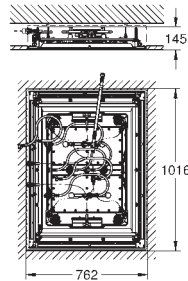

1016 mm x 762 mm x 145 mm
material: metal

minimum flow rate 25 l/min
min. recommended pressure 3.0 bar

1. 1 x AquaCurtain
   - 1 x Pure XL spray
   - 1 x 2 mist spray
   - 2 x GROHE PureRain spray 400 x 190 mm
   - 2 x XL Waterfall (separately controlled)
   - 1 x 4 Bokoma Spray with adjustment angle 20° and combinations
2. full spectrum LED: soft light with changing rainbow colours
   individually adjustable: permanent lighting with colour selection
   power supply for light 12 V DC
   CE approved

SpeedClean anti-limescale system
GROHE DreamSpray perfect spray pattern

GROHE Long-Life Shine finish
requires rough-in set (26 865 000), F-digital Deluxe base unit box (26 864 000), Bluetooth unit (36 475 000) and various cable connections – all to be ordered separately due to installation situation.

The ceiling construction must be appropriate for the static requirement of the product (total product weight > 70 kg). Ceiling shower has to be controlled by 8 outlets + 1 hand shower outlet and the performance of the waste must be of sufficient size (> 100 l/min). For detailed planning please see separate planning & installation guide before start.

recommendation: configuration with Grohtherm SmartControl

- 3 x Grohtherm SmartControl (29 126 000)
- 3 x GROHE Rapido SmartBox (35 604 000)

1 x Rainshower Aqua Cube Stick wall holder set 1 spray (26 886 000)

this product contains built-in LED lamps, which cannot be changed: energy efficiency class: A++