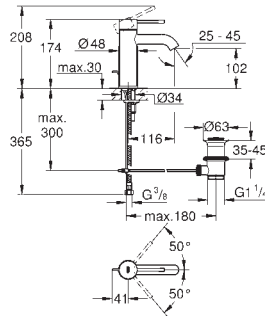

Ref. No.	Colour	EAN
24 171 001 ★	Chrome	4005176698309
24 171 DC1 ★	supersteel	4005176711466
24 171 GL1 ★	cool sunrise	4005176711497
24 171 GN1 ★	brushed cool sunrise	4005176712036
24 171 DA1 ★	warm sunset	4005176711459
24 171 DL1 ★	brushed warm sunset	4005176711473
24 171 A01	hard graphite	4005176711428
24 171 AL1 ★	brushed hard graphite	4005176711435

Essence
Basin mixer 1/2"
S-Size
monobloc installation
metal lever
28 mm ceramic cartridge
with **GROHE SilkMove**
with temperature limiter
GROHE Long-Life Shine durable sparkling sheen
GROHE Water Saving mousseur 5.7 l/min
GROHE AquaGuide adjustable mousseur
GROHE FastFixation Plus installation system
pop-up waste set 1 1/4"
flexible connection hoses
professional edition
replaces Essence basin mixer 23 589 xx1