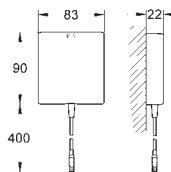

Switch mode power supply

for one eye infra-red wash basin mixer
switch mode power supply with operating voltage
100-230 V AC, 50 - 60 Hz

for concealed socket with cover and strain relief
suitable for the following products: 36 444 000, 36 440 000,
36 411 000, 36 413 000, 36 409 000, 36 325 001, 36 269 000,
36 015 001, 36 016 001, 36 421 000, 36 453 000

COMMERCIAL
FITTINGS