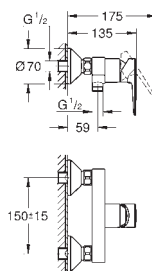

23 635 001	Chrome	4005176556524

BauEdge
Single-lever shower mixer 1/2"
wall mounted
metal lever
GROHE Long-Life 35 mm ceramic cartridge
with temperature limiter
GROHE Long-Life Shine durable sparkling sheen
adjustable flow rate limiter
shower bottom outlet 1/2" with
integrated non return-valve
protected against backflow
S-unions
metal wall escutcheon
professional edition