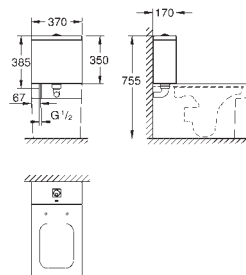

39 490 000 alpine white **4005176442759**
Cube Ceramic
Exposed flushing cistern for close coupled combination
bottom inlet
inlet and outlet concealed
including flushing set GROHE AV1
including fixation set
sanitary ware