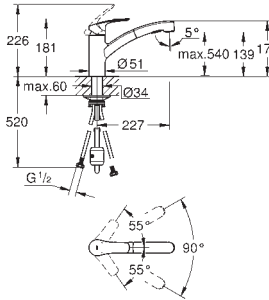

Eurosmart
Single-lever sink mixer 1/2"
monobloc installation
GROHE Long-Life Shine durable sparkling sheen
GROHE SilkMove 35 mm ceramic cartridge
flow strainer
with integrated temperature limiter
low spout
automatic return to laminar spray
swivel cast spout
Lead and Nickel Free Inner Water Ways
swivel area 90°
adjustable flow rate limiter
diverter: laminar spray/SpeedClean shower jet
pull-out dual spray control - switches between regular flow and spray
metal fixation set
protected against backflow
flexible connection hoses 1/2"
professional edition

33 202 003 Chrome 4005176635588