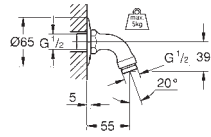

GROHE HEAD SHOWERS

Ref. No.	Colour	EAN

28 429 000	Chrome	4005176601910

Relexa

Shower arm 55 mm

connection thread 1/2"

GROHE Long-Life Shine durable sparkling sheen