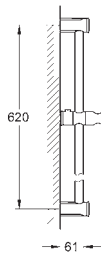

GROHE TEMPESTA

Ref. No.   Colour   EAN

27 519 000   Chrome   4005176886485

Tempesta Rustic
Shower rail, 600 mm
with wall brackets, glider and swival holder
GROHE Long-Life Shine durable sparkling sheen
available until 31 march 2023

SHOWERS