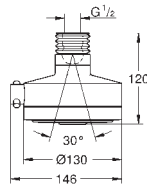

GROHE RELEXA

Ref. No. Colour EAN

27 530 000 Chrome 4005176889219

Relexa Deluxe 130
Head shower 4 sprays
Normal, Rain, Champagne spray, Champagne spray Deluxe
Ball joint +/- 15° rotatable
GROHE Water Saving 9.5 l/min flow limiter
GROHE DreamSpray perfect spray pattern
GROHE Long-Life Shine durable sparkling sheen
Inner WaterGuide for a longer life
available until 31 march 2023

28 796 000 Chrome 4005176824296