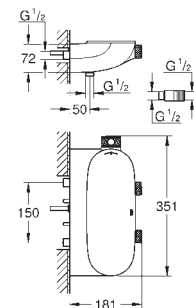

Grotherm SmartControl
Combi thermostatic shower mixer
with 2 valves, exposed/concealed
wall mounted
GROHE CoolTouch prevents scalding on hot surfaces
GROHE Long-Life Shine durable sparkling sheen
GROHE TurboStat compact cartridge
with wax thermoelement
GROHE ProGrip with knurl structure
GROHE SafeStop safety button at 38°C
(calibration required)
GROHE SafeStop Plus optional temperature limiter at 43°C included
GROHE Water Saving - Less water, perfect flow
GROHE SmartControl push for ON-OFF, turn for volume adjustment from
GROHE Water Saving to full flow
exchangeable symbols
GROHE EasyReach shower tray
shower bottom outlet 1/2"
multiple outlets can be run simultaneously
protected against backflow
requires concealed body 26 449 000 – to be ordered separately

26 449 000 4005176409790