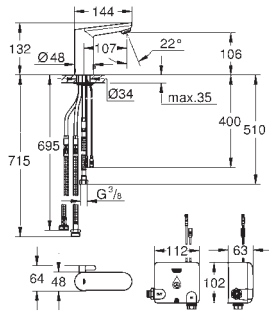

COMMERCIAL
FITTINGS

GROHE EUROSMART COSMOPOLITAN E

| | Ref. No. | Colour | EAN |
|---|---|--------|---------------|
|  | 36 386 001 | Chrome | 4005176311673 |
| | <p>Eurosmart Cosmopolitan E Powerbox infra-red electronic basin mixer with mixing device and adjustable temperature limiter with infrared sensor for bi-directional communication for monitoring, configuration and servicing including Powerbox self-generating power system GROHE Water Saving 6.0 l/min mousseur including all flexible connection hoses non-return valve dirt strainer rapid installation system Powerbox power generator with water turbine internal energy saving unit with use of 60 s/24 h stand-by, 260 s/100 h stand-by with additional backup power 7 pre-set programs auto flush thermal disinfection cleaning mode additional functions and precise settings by remote control 36 407</p> | | |
|  | 36 454 000 | Chrome | 4005176487774 |
| | <p>Eurosmart Cosmopolitan E Special Infra-red electronic wall basin mixer with thermostatic temperature control with infrared sensor for bi-directional communication for monitoring, configuration and servicing 6V lithium battery, type CR-P2 battery lifetime approx. 7 years (150 actuations a day) activation by hand, deactivation automatically when leaving detection zone (hand-body detection mode) two additional detection modes adjustable (hand-hand or body-body) GROHE Long-Life Shine durable sparkling sheen GROHE CoolTouch laminar mousseur 9 l/min non-return valve dirt strainers GROHE SafetyPlus fixed temperature stop temperature scale handle with pre-adjustable safety stop between 35°C and 41°C (calibration required) metal temperature safety stop full unmixed hot or cold water in extreme handle position for legionella sampling swivel cast spout 219 mm projection 287 mm swivel range stop at 130°, lockable with S-unions, chrome nuts and covers self-sealing escutcheons multistage battery status display 7 pre-set programs auto flush thermal disinfection cleaning mode additional functions and precise settings by remote control 36 407 CE approved noise classification 1 in accordance with DIN4109</p> | | |
| | 36 455 000 | Chrome | 4005176487781 |
| | ditto, projection 255 mm | | |