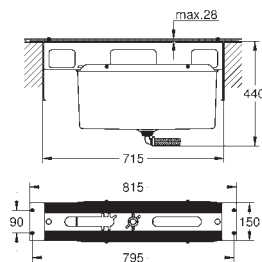

4/5-hole bath combination (optional)
baseframe for installation
under tiled surround
base frame
drainage box with
integrated outlet for splash water
caps to cover screw fixations always come in chrome color