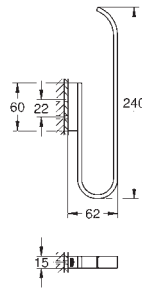

41 067 000	Chrome	4005176578199
41 067 DC0	supersteel	4005176578205
41 067 BE0	polished nickel	4005176578212
41 067 EN0	brushed nickel	4005176578229
41 067 GL0	cool sunrise	4005176578236
41 067 GN0	brushed cool sunrise	4005176578243
41 067 DA0	warm sunset	4005176578250
41 067 DL0	brushed warm sunset	4005176578267
41 067 A00	hard graphite	4005176578274
41 067 AL0	brushed hard graphite	4005176578281

Selection
Spare toilet paper holder (2 rolls)
material: metal
wall mounted
concealed fastening
GROHE Long-Life Shine durable sparkling sheen