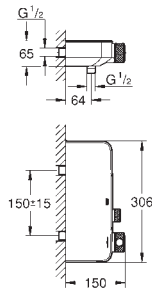

Ref. No. Colour EAN

34 719 000 Chrome 4005176457654

Grotherm SmartControl
Thermostatic shower mixer 1/2"
wall mounted
GROHE CoolTouch prevents scalding on hot surfaces
GROHE Long-Life Shine durable sparkling sheen
GROHE SafeStop safety button at 38°C
(calibration required)
GROHE SafeStop Plus optional temperature limiter at 43°C included
GROHE TurboStat compact cartridge
with wax thermoelement
GROHE ProGrip with knurl structure
GROHE SmartControl push for ON-OFF, turn for volume adjustment from
GROHE Water Saving to full flow
integrated **GROHE EasyReach** shower tray
shower bottom outlet 1/2"
built-in non return valve
and dirt strainers
protected against backflow

33 553 003 Chrome 4005176529795
33 553 DC3 supersteel 4005176574122
33 553 AL3 brushed hard graphite 4005176585678