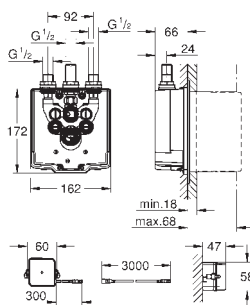

36 416 001 4005176595394

Eurosmart Cosmopolitan E Concealed control unit

for shower
with integrated pre-adjustable
thermostatic mixer
suitable for infra-red set 36 415 000 and 36 463 000
2 stop valves
non-return valves with filters
connection housing for power supply
with transformer 100-240 V AC, 50-60 Hz, 6.75 V DC
allows for waterproofing of wall construction surrounding the concealed body
with sealing sleeve