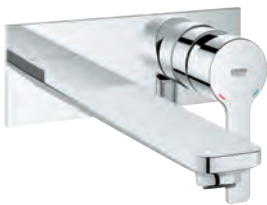

Lineare
2-hole basin mixer
L-Size
wall mounted
set for final installation for
23 571 000
without concealed body
metal escutcheon
metal lever
GROHE Long-Life Shine durable sparkling sheen
GROHE Water Saving mousseur 5.7 l/min
GROHE AquaGuide adjustable mousseur
centre distance 110 mm
projection 207 mm

23 571 000		4005176334276