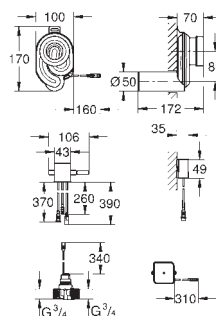

Temperature sensor for urinal
with transformer 100-240 V AC, 50-60 Hz, 6.75 V DC
39 376 000 Rapid SL required
Waste trap with temperature sensor
cartridge with solenoid valve and dirt strainer
flow pressure min 0.5 bar
operating pressure max 10 bar
7 pre-set programs
auto flush
cleaning mode
pre-flush on/off
CE approved