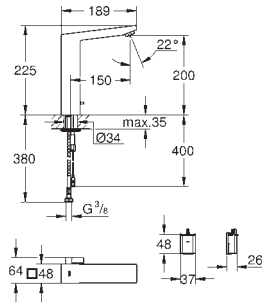

Ref. No. Colour EAN

36 441 000 Chrome 4005176415630
36 441 DC0 supersteel 4005176686818
36 441 AL0 brushed hard graphite 4005176686825

Eurocube E
Infra-red electronic basin mixer 1/2" with mixing device and adjustable temperature limiter
with infrared sensor for bi-directional communication for monitoring, configuration and servicing
6V lithium battery, type CR-P2
battery lifetime approx. 7 years (150 actuations a day)
GROHE Long-Life Shine durable sparkling sheen
laminar spray regulator 5.7 l/min
flexible connection hoses
non-return valve
dirt strainers
with integrated solenoid valve
external battery
rapid installation system
multistage battery status display
7 pre-set programs
auto flush
thermal disinfection
cleaning mode
additional functions and precise settings
by remote control 36 407
CE approved
noise classification 1 in accordance with DIN4109
type of protection faucet IP 59K

20 351 000 Chrome 4005176901041
20 351 DC0 supersteel 4005176525001
20 351 AL0 brushed hard graphite 4005176584688