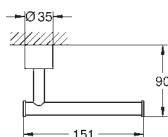

GROHE SPA

Ref. No.	Colour	EAN
40 891 000	Chrome	4005176754807
40 891 DC0	supersteel	4005176754838
40 891 EN0	brushed nickel	4005176755088
40 891 GL0	cool sunrise	4005176755095
40 891 DA0	warm sunset	4005176754821
40 891 AL0	brushed hard graphite	4005176754814

Aerio
Toilet roll holder
material: metal
concealed fastening
without cover
GROHE Long-Life Shine durable sparkling sheen