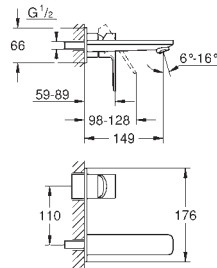

Ref. No.	Colour	EAN
19 409 001	Chrome	4005176409158
19 409 DC1	supersteel	4005176412752
19 409 AL1	brushed hard graphite	4005176586170

Lineare
2-hole basin mixer
M-Size
wall mounted
set for final installation for
23 571 000
without concealed body
metal escutcheon
metal lever
GROHE Long-Life Shine durable sparkling sheen
GROHE Water Saving mousseur 5.7 l/min
GROHE AquaGuide adjustable mousseur
centre distance 110 mm
projection 149 mm

23 444 001	Chrome	4005176411977
23 444 DC1	supersteel	4005176412769
23 444 AL1	brushed hard graphite	4005176586187