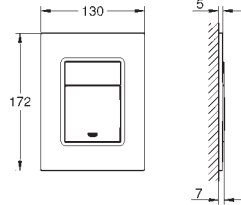

GROHE FLUSH PLATES FOR WC

Ref. No.	Colour	EAN
37 535 000	Chrome	4005176416019
37 535 P00	matt chrome	4005176416026
37 535 SH0	alpine white	4005176416033
37 535 DC0	supersteel	4005176416040
37 535 BE0	polished nickel	4005176431340
37 535 EN0	brushed nickel	4005176431319
37 535 GL0	cool sunrise	4005176431302
37 535 GN0	brushed cool sunrise	4005176431296
37 535 DA0	warm sunset	4005176431333
37 535 DL0	brushed warm sunset	4005176431326
37 535 A00	hard graphite	4005176431364
37 535 AL0	brushed hard graphite	4005176431357

Skate Cosmopolitan S

Flush plate

for dual flush or start & stop actuation
for pneumatic drop valve AV1
compatible with Rapid SL/GD2 1.13 m

for vertical installation

130 x 172 mm
made of ABS

GROHE Long-Life Shine durable sparkling sheen

GROHE Water Saving - Less water, perfect flow
flush plate with magnetic holder and fixing brackets included
compatible with Rapid SLX

for use with Rapid SL and Uniset with GD 2 cistern please order shaft 40 911 000 (sold separately)