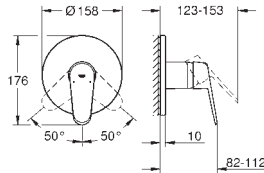

Eurodisc Cosmopolitan
Single-lever shower mixer trim
set for final installation for
GROHE Rapido SmartBox 35 600/35 604
GROHE SilkMove 46 mm ceramic cartridge
GROHE Long-Life Shine durable sparkling sheen
wall escutcheon with **GROHE FastFixation**
(covered escutcheon- and shaft sealing, covered fixing)
metal escutcheon, retroactively 6° adjustable
metal lever
flow performance:
outlet B or C = 30 l/min
without roughing-in-set

35 604 000 4005176698774
GROHE Rapido SmartBox universal rough-in box for concealed
installation