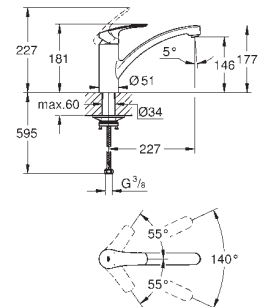

Eurosmart
Single-lever sink mixer 1/2"
low spout
monobloc installation
GROHE Long-Life Shine durable sparkling sheen
GROHE SilkMove 35 mm ceramic cartridge
integrated temperature limiter
adjustable flow rate limiter
swivel cast spout
swivel area 140°
Lead and Nickel Free Inner Water Ways
mousseur with coin slot for tool free replacement
flexible connection hoses 3/8"
metal fixation set
professional edition

33 281 30E Chrome 4005176635410