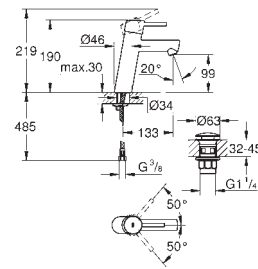

23 932 001 Chrome 4005176584022

Concetto
Basin mixer 1/2"
M-Size
monobloc installation
metal lever
28 mm ceramic cartridge
with **GROHE SilkMove**
temperature limiter
GROHE Long-Life Shine durable sparkling sheen
GROHE Water Saving SpeedClean mousseur 5.7 l/min
GROHE FastFixation installation system
smooth body with push-open pop-up waste set 1 1/4"
flexible connection hoses
min. recommended pressure 1.0 bar