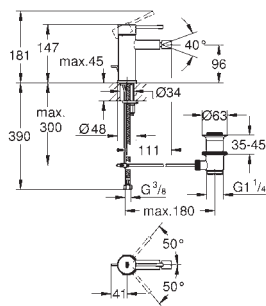

Essence
Bidet mixer 1/2"
S-Size
monobloc installation
metal lever
28 mm ceramic cartridge
with **GROHE SilkMove**
with temperature limiter
GROHE Long-Life Shine durable sparkling sheen
GROHE FastFixation Plus installation system
ball-joint mousseur
pop-up waste set 1 1/4"
flexible connection hoses
professional edition
replaces Essence bidet mixer 32 935 xx1