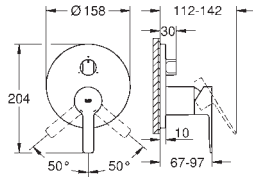

GROHE LINEARE

Ref. No.	Colour	EAN
24 095 001	Chrome	4005176480645
24 095 DC1	supersteel	4005176480652
24 095 AL1	brushed hard graphite	4005176586262

Lineare
Single-lever mixer with 3-way diverter
set for final installation for
GROHE Rapido SmartBox 35 600/35 604
GROHE SilkMove 46 mm ceramic cartridge
GROHE Long-Life Shine durable sparkling sheen
wall escutcheon with **GROHE FastFixation**
(covered escutcheon- and shaft sealing, covered fixing)
metal escutcheon, retroactively 6° adjustable
metal lever
3-way diverter
flow performance:
outlet A = 27 l/min,
outlet B = 27 l/min,
outlet C = 27 l/min
without roughing-in-set

35 604 000 4005176698774
GROHE Rapido SmartBox universal rough-in box for concealed installation