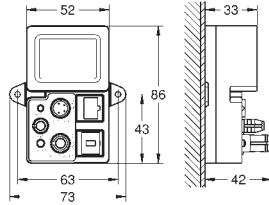

Ref. No.	Colour	EAN
36 475 000	Chrome	4005176758751

GROHE F-digital Deluxe

Bluetooth unit BT-01A for Apple and Android devices

with integrated electronic for wireless data communication
wall mounted
86 x 73 x 42 mm

Features:

- reset switch
- status indicator (LED)
- stand alone/maximum configuration
- one-to-one connection
- with safety cut-off mechanism (1 user)
- safety shutdown in case of connection loss
- connection cable set for data communication and power supply (5 m each)
- CE approved

Bluetooth transmitter power supply: 12 V

Bluetooth transmitter frequency: 2.4 GHz

Bluetooth range (max. 10 m) varies depending on materials used and walls between transmitter and receiver

requires Base Unit Box 2.0 (36 476 000) or Base Unit Box 4.0 (26 864 000) – to be ordered separately

Bluetooth-enabled device (Bluetooth V2.1 or higher) necessary

System requirements

Android

operating system: as of release 2.3.3

pixel density: 160 dpi minimum

display resolution: 320 x 470 pixels per inch

System requirements

Apple

iPod touch 4/5, iPhone 4/5, iPad/ iPad mini**

Apple operating system: as of release iOS 6.0 and above

Mobile devices and GROHE SPA F-digital deluxe App*** are not included in delivery and have to be ordered separately via an authorised Apple store/store/ iTunes or Google Play store.