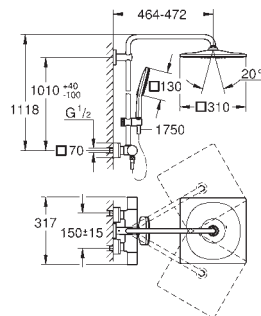

Rainshower SmartActive 310
Shower system with thermostat for wall mounting
Consisting of:
horizontal swivable 450 mm projection shower arm
exposed thermostatic shower
with Aquadimmer function
allows change between:
head shower Rainshower Mono 310 Cube (26 567)
with ball joint
rotation angle $\pm 15^\circ$
hand shower Rainshower SmartActive 130 Cube (26 550)
adjustable height via gliding element
including performance grip
Silverflex shower hose 1750 mm (28 388 000)
GROHE TurboStat compact cartridge
with wax thermoelement
GROHE SafeStop safety button at 38°C
(calibration required)
GROHE SafeStop Plus optional temperature limiter at 43°C included
GROHE CoolTouch prevents scalding on hot surfaces
GROHE DreamSpray perfect spray pattern
GROHE SmartTip showering spray selection via push of a ring
GROHE Long-Life Shine durable sparkling sheen
GROHE FastFixation upper bracket adjustable
SpeedClean anti-limescale system
suitable for instantaneous heaters from 18 kW/h
minimum flow rate 7 l/min.

26 652 000 Chrome 4005176533044
ditto, with GROHE EcoJoy 9.5 l/min flow limiter