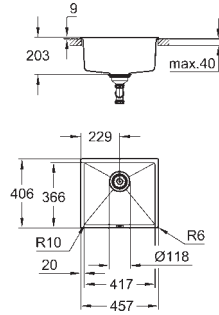

GROHE COMPOSITE SINKS

Ref. No. Colour EAN

31 653 AT0 granite gray 4005176521355
31 653 AP0 granite black 4005176521348

K700U

Composite sink

model: K700U 50-C 45.7/40.6 1.0
mounting type: top mount or undermount
material: quartz composite

GROHE Whisper

min. cabinet size: 500 mm
dimensions: 457 x 406 mm
1 bowl: 417 x 366 x 203 mm
outer radius: R6, inner bowl radius: R10

GROHE FastFixation installation system

cut-out (top mount): 442 x 391
cut-out (undermount): 417 x 366 mm
drainer: Ø 3.5"/90 mm basket strainer waste
accessories included: waste kit, basket strainer waste, mounting set
mounting with silicone (top mount)
optional push to open excenter (40 986 SD0)
amount of fasteners included (undermount): 8
heat resistant up to 180° C