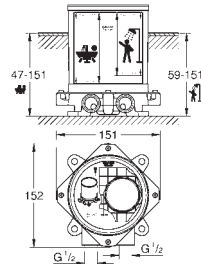

29 086 000	4005176935497

Rough-in set 1/2"
for floor-mounted tub spouts and mixers
without finishing trim set
installation plate with 360° horizontal and 3° vertical adjustment
installation depth 47-151 mm
depth compensation 104 mm
two 1/2" female connections (hot/cold supplies)
flushing plug