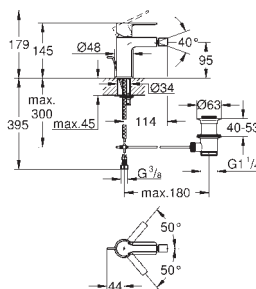

Lineare
Bidet mixer 1/2"
S-Size
monobloc installation
metal lever
28 mm ceramic cartridge
with **GROHE SilkMove**
with temperature limiter
GROHE Long-Life Shine durable sparkling sheen
GROHE FastFixation Plus installation system
ball-joint mousseur
pop-up waste set 1 1/4"
flexible connection hoses