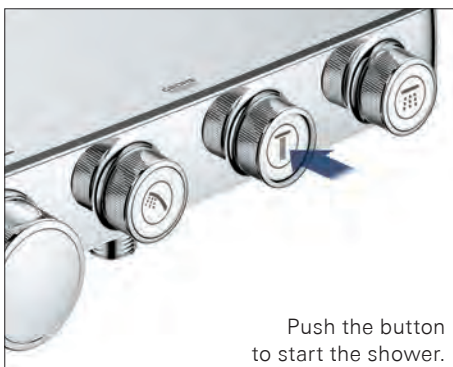

Push the button to start the shower.