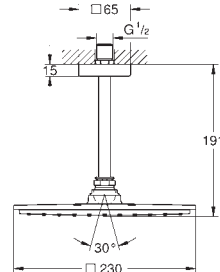

Rainshower Aqua 230
Head shower set ceiling 154 mm, 1 spray
Consisting of:
head shower Rainshower Allure 230 (26 877 000)
material: metal
1 spray pattern:
Rain
shower arm Rainshower ceiling 154 mm (27 711 000)
GROHE Water Saving 9.5 l/min flow limiter
GROHE DreamSpray perfect spray pattern
GROHE Long-Life Shine durable sparkling sheen
SpeedClean anti-limescale system

26 802 000 Chrome 4005176722776
26 802 DC0 supersteel 4005176722899
26 802 AL0 brushed hard graphite 4005176722905