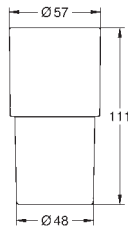

40 882 000	Chrome	4005176754494
		Glass material: glass fits holders Allure 40 278 001 and Atrio 40 884 xx0 (please order separately)