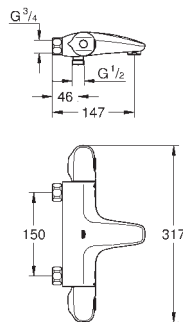

Grohtherm 1000
Thermostatic bath/shower mixer 1/2"
wall mounted
GROHE CoolTouch safety housing
GROHE Long-Life Shine durable sparkling sheen
GROHE MetalGrip ergonomically shaped metal handles
GROHE SafeStop safety button at 38°C
(calibration required)
GROHE SafeStop Plus optional temperature limiter at 43°C included
GROHE TurboStat compact cartridge with wax thermoelement
integrated mixed water shut off
GROHE AquaDimmer Eco with multiple function:
- integrated **GROHE EcoButton** (economy button with economy stop for shower)
- flow control
- diverter: bath/shower shower bottom outlet 1/2"
built-in non return valves
mousseur
dirt strainers
protected against backflow
without connection unions for wall mounting
GROHE Water Saving - Less water, perfect flow professional edition

34 156 003 Chrome 4005176310034
replaced by 34 823 003

34 824 004 Chrome 4005176698620