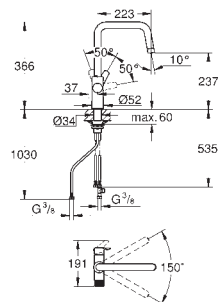

**GROHE Blue Pure Eurosmart
Filter tap**
Consisting of:
GROHE Blue single-lever sink mixer with filter function
monobloc installation
U spout
separate handle for filtered water
28 mm ceramic cartridge
with **GROHE SilkMove**
swivel tubular spout
swivel area 150°
separate inner water ways for filtered
and non-filtered water
flexible connection hoses