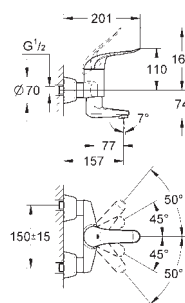

Euroeco Special
Basin mixer 1/2"
wall mounted
GROHE Long-Life Shine durable sparkling sheen
GROHE SilkMove 46 mm ceramic cartridge
GROHE Water Saving - Less water, perfect flow
adjustable flow rate limiter
adjustable temperature limiter
adjustable minimum flow rate 2.5 l/min
laminar flow straightener 9 l/min
cast swivel spout, lockable
projection 157 mm
metal lever
lever length 120 mm
S-unions

32 768 000 Chrome 4005176871689
ditto, with lockable S unions, projection 174 mm

32 767 000 Chrome 4005176871078