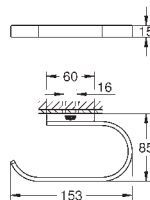

41 220 KF0	phantom black	4005176782480

Selection
Toilet roll holder
without cover
material: metal
wall mounted
concealed fastening
GROHE Long-Life Shine finish