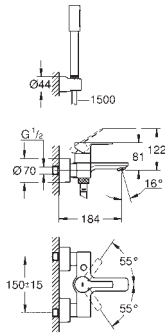

Ref. No.	Colour	EAN
33 850 001	Chrome	4005176409196

Lineare
Single-lever bath/shower mixer 1/2"
wall mounted
metal lever
GROHE SilkMove 35 mm ceramic cartridge
with temperature limiter
GROHE Long-Life Shine durable sparkling sheen
automatic diverter: bath/shower
mousseur
shower outlet 1/2"
integrated non-return valve
covered S-unions
protected against backflow
with shower set
Consisting of:
hand shower Sena Stick (26 465)
wall shower holder Tempesta 100
Cosmopolitan (27 594 000)
Silverflex shower hose 1.500 mm (28 364)