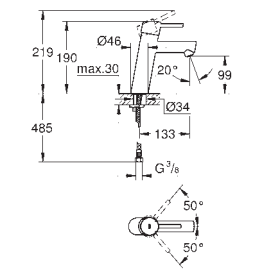

23 451 001 Chrome 4005176998799

Concetto
Basin mixer 1/2"
M-Size
monobloc installation
metal lever
28 mm ceramic cartridge
with **GROHE SilkMove**
with temperature limiter
GROHE Long-Life Shine durable sparkling sheen
GROHE Water Saving SpeedClean mousseur 5.7 l/min
GROHE FastFixation installation system
smooth body
flexible connection hoses