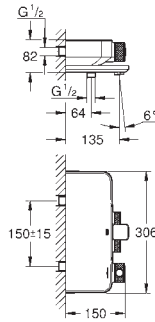

GROHE EURODISC COSMOPOLITAN

Ref. No. Colour EAN

34 718 000 Chrome 4005176457647

Grotherm SmartControl
Thermostatic bath/shower mixer 1/2"
wall mounted
GROHE CoolTouch prevents scalding on hot surfaces
GROHE Long-Life Shine durable sparkling sheen
GROHE SafeStop safety button at 38°C
(calibration required)
GROHE SafeStop Plus optional temperature limiter at 43°C included
GROHE TurboStat compact cartridge
with wax thermoelement
GROHE ProGrip with knurl structure
GROHE SmartControl push for ON-OFF, turn for volume adjustment from
GROHE Water Saving to full flow
integrated **GROHE EasyReach** shower tray
shower bottom outlet 1/2"
bath spout with mousseur
built-in non return valve
and dirt strainers
protected against backflow

33 395 002 Chrome 4005176887802