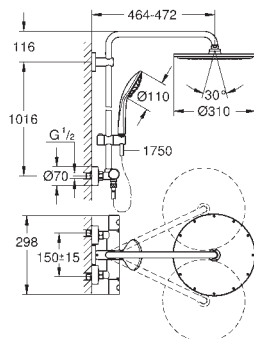

Euphoria System 310
Shower system with thermostatic mixer for wall mounting
Consisting of:
horizontal swivable 450 mm projection shower arm
exposed thermostatic shower
with Aquadimmer function
allows change between:
metal head shower Rainshower Cosmopolitan 310 (27 477 000)
Rain spray pattern
with ball joint
rotation angle $\pm 15^\circ$
hand shower Euphoria 110 Massage
(27 221 000)
adjustable height via gliding element
Silverflex shower hose 1750 mm (28 388 000)
GROHE TurboStat compact cartridge
with wax thermostatic element
GROHE SafeStop safety button at 38°C
(calibration required)
GROHE SafeStop Plus optional temperature limiter at 43°C included
GROHE DreamSpray perfect spray pattern
GROHE Long-Life Shine finish
Inner WaterGuide for a longer life
SpeedClean anti-limescale system
TwistStop preventing the hose from twisting
GROHE MetalGrip ergonomically shaped metal handles
suitable for instantaneous heaters from 18 kW/h
minimum flow rate 7 l/min.
optional upgrade: **GROHE EasyReach** tray (26 362)