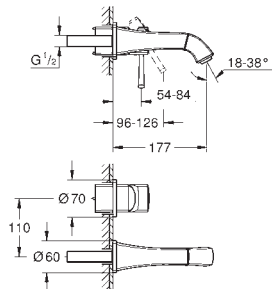

29 416 000	Chrome	4005176757778
29 416 IGO	chrome/gold	4005176757792
29 416 DA0	warm sunset	4005176757785

Grandera
2-hole basin mixer
S-Size
wall mounted
set for final installation for
23 319 000
without concealed body
GROHE Long-Life Shine durable sparkling sheen
GROHE Water Saving - Less water, perfect flow
GROHE AquaGuide adjustable mousseur 5.7 l/min
centre distance 110 mm
projection 177 mm

29 417 000	Chrome	4005176757815
29 417 IGO	chrome/gold	4005176757822

ditto, projection 234 mm