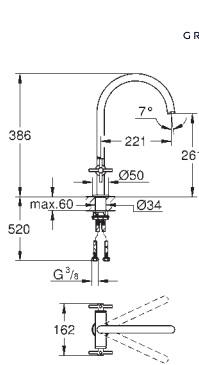

Ref. No.	Colour	EAN
30 609 000	Chrome	4005176762208
30 609 DC0	supersteel	4005176760839
30 609 AL0	brushed hard graphite	4005176760822

Atrio
Two handle sink mixer 1/2"
C-spout
monobloc installation
GROHE Long-Life Shine durable sparkling sheen
ceramic headparts 1/2", 90°
selectable swivel area : 0° / 150° / 360°
flexible connection hoses
rapid installation system
mousseur

30 362 000	Chrome	4005176496479
30 362 DC0	supersteel	4005176496486
30 362 AL0	brushed hard graphite	4005176497292

available until 30 September 2023, will be replaced by 30 609