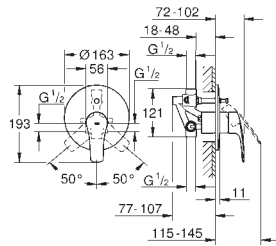

Ref. No. Colour EAN

33 305 003 Chrome 4005176613531

Eurosmart
Single-lever bath/shower mixer 1/2"
wall installation
metal lever
GROHE SilkMove 46 mm ceramic cartridge
GROHE Long-Life Shine durable sparkling sheen
GROHE FastFixation escutcheon with covered fixation
Consisting of:
set for final installation (19 450 003)
with concealed body
adjustable flow rate limiter
automatic diverter: bath/shower
metal escutcheon
escutcheon- and shaft-sealing
optional temperature limiter (46 308 000)
professional edition

13 448 003 Chrome 4005176613555