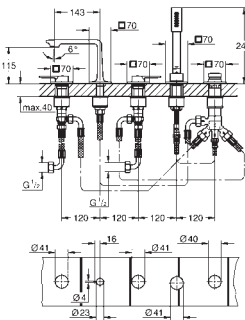

Allure
5-hole bath/shower combination

for installation under tiled surround
ceramic headparts 1/2", 90°

GROHE Long-Life Shine durable sparkling sheen
Consisting of:

pre-assembled spout fixing
with lever handles

bath spout with mousseur and diverter bath/shower

Sena hand shower 6.6 l/min

shower hose 2000 mm

flexible connection hoses

connection for shower hose

protected against backflow

optional baseframes for installation: 29 037 001/29 037 002