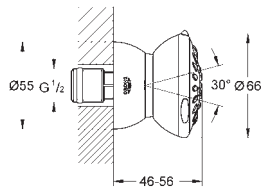

Relexa 65
Side shower 2 sprays
Wide spray/Massage
ball-joint
GROHE DreamSpray perfect spray pattern
GROHE Long-Life Shine durable sparkling sheen
SpeedClean anti-limescale system
Inner WaterGuide for a longer life