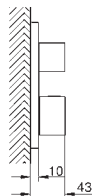

Grotherm Cube
Thermostatic shower mixer for 2 outlets with integrated shut off/diverter valve
set for final installation for
GROHE Rapido SmartBox 35 600/35 604
GROHE TurboStat compact cartridge
with wax thermoelement
GROHE Long-Life Shine durable sparkling sheen
wall escutcheon with **GROHE FastFixation**
(covered escutcheon- and shaft sealing, covered fixing)
metal escutcheon, retroactively 6° adjustable
printed head and hand shower symbol
GROHE SafeStop safety button at 38°C
(calibration required)
GROHE SafeStop Plus optional temperature limiter at 43°C or 46°C included
GROHE AquaDimmer, integrated shut off/diverter valve
flow performance:
outlet B = 27 l/min
outlet C = 30 l/min
without roughing-in-set

35 604 000 4005176698774
GROHE Rapido SmartBox universal rough-in box for concealed installation