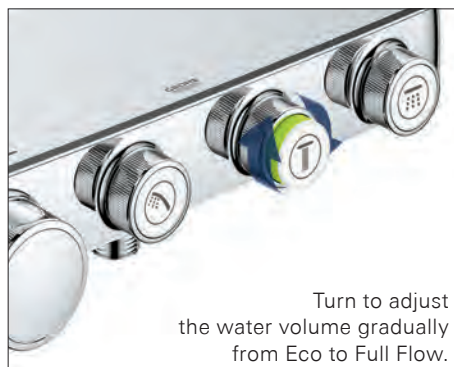

Push the button to start the shower.

Turn to adjust the water volume gradually from Eco to Full Flow.