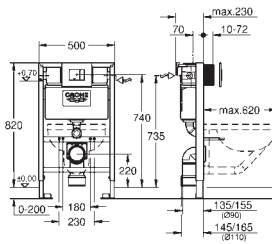

Rapid SL
4-in-1 set for WC, 0.82 m installation height
with flushing cistern 6 - 3 l

Consisting of:
Rapid SL element for WC (38 526 000)
Skate Cosmopolitan flush plate, chrome (38 732 000)
GROHE Fresh retro-fit set (38 796 000)
front wall brackets (38 558 00M)

39 501 000	Chrome	4005176453878