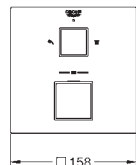

Grotherm Cube
Thermostatic shower mixer for 2 outlets with integrated shut off/diverter valve
set for final installation for
GROHE Rapido SmartBox 35 600/35 604
GROHE TurboStat compact cartridge
with wax thermoelement
GROHE Long-Life Shine durable sparkling sheen
wall escutcheon with **GROHE FastFixation**
(covered escutcheon- and shaft sealing, covered fixing)
metal escutcheon, retroactively 6° adjustable
printed head and hand shower symbol
GROHE SafeStop safety button at 38°C
(calibration required)
GROHE SafeStop Plus optional temperature limiter at 43°C or 46°C included
GROHE AquaDimmer, integrated shut off/diverter valve
flow performance:
outlet B = 27 l/min
outlet C = 30 l/min
without roughing-in-set

35 604 000 4005176698774
GROHE Rapido SmartBox universal rough-in box for concealed installation