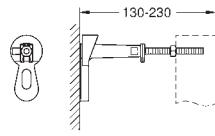

GROHE RAPID SL FOR URINAL

Ref. No.

Colour

EAN

38 558 00M

4005176291418

Rapid SL

Front wall brackets

for against-the-wall installations
for fixing the elements at the brick-wall
or in front of the studded wall
adjustment from 130 - 230 mm

2 pieces