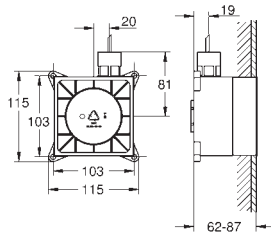

29 413 000   Chrome   4005176758683

**Rainshower F-digital Deluxe
Rough-in set sound set**
for use with double sound modules (36 473 000)
Consisting of:
- 2 rough-in sets (115 x 115 x 62-87 mm)
- 2 cable extensions (5 m each)
- 1 Y-piece