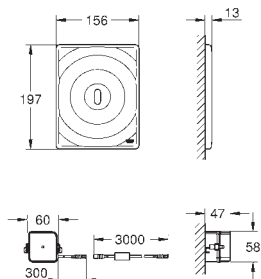

Tectron Surf

Infra-red electronic for WC flushing cistern

with infrared sensor for bi-directional communication for monitoring, configuration and servicing **GROHE Long-Life Shine** durable sparkling sheen with transformer 100-230 V AC, 50-60 Hz, 6 V DC **for flushing cistern GD 2 / Rapid SL 1.13 m only**

servo motor
concealed installation
front plate 156 x 197 mm
infra-red control
7 pre-set programs
auto flush
cleaning mode
pre-flush on/off
additional functions and precise settings
by remote control 36 407
adjustable flush (3 - 9 l) by hand or remote
CE approved

for use with Rapid SLX please order shaft 66 791 000 (sold separately)

37 419 000 Chrome 4005176933806

37 419 SD0 stainless steel 4005176933813