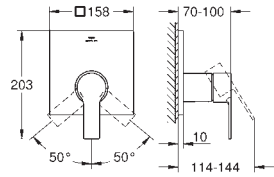

19 317 001	Chrome	4005176513756
19 317 GN1	brushed cool sunrise	4005176513572
19 317 DL1	brushed warm sunset	4005176513633
19 317 A01	hard graphite	4005176513732

Allure
Single-lever shower mixer trim
set for final installation for
GROHE Rapido SmartBox 35 600/35 604
GROHE SilkMove 46 mm ceramic cartridge
GROHE Long-Life Shine durable sparkling sheen
wall escutcheon with **GROHE FastFixation**
(covered escutcheon- and shaft sealing, covered fixing)
metal escutcheon, retroactively 6° adjustable
metal lever
flow performance:
outlet B or C = 30 l/min
without roughing-in-set

35 604 000 4005176698774
GROHE Rapido SmartBox universal rough-in box for concealed installation