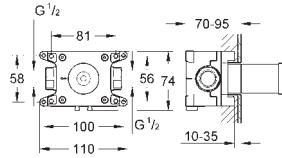

Ref. No.   Colour   EAN

35 028 000   4005176908316

GROHE Rapido C
Rough-in for single volume control
for grid installation of Grohtherm Custom Shower system
built-in box with removable protection cover
waterproof membrane base for wall sealing
for masonry and drywall installation
fixing points for front and back wall
body of DR brass
pre-assembled ceramic headpart 3/4"
connection threads 1/2"
installation depth 70 - 95 mm

29 032 000   4005176845277