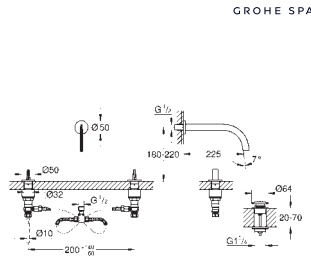

Atrio Icon 3D
3-hole wall-mount basin mixer
open spout for pure laminar water flow
red and blue markings on handles for hot and cold water
valves hot/cold with ceramic headparts
pressure-proof, flexible connection hoses
between spout and side valves
projection 235 mm

technical data
flow pressure min 0.5 bar
recommended pressure 1.0 - 5.0 bar
if static pressure is more than 5 bar fit pressure reducer
avoid major pressure differences between cold and hot water supply
flow rate at 3 bar flow pressure: approx. 5 l/min
max. temperature hot water inlet: 80°C
recommended temperature hot water inlet (energy saving): 60°C