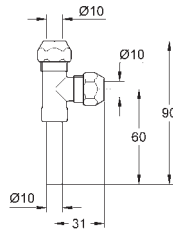

Eggemann
Original WAS T-piece 3/8"
for service valve
with compression nut
GROHE Long-Life Shine durable sparkling sheen