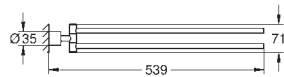

GROHE SPA

Ref. No.	Colour	EAN
40 888 000	Chrome	4005176754623
40 888 DC0	supersteel	4005176754654
40 888 EN0	brushed nickel	4005176754661
40 888 GL0	cool sunrise	4005176754678
40 888 DA0	warm sunset	4005176754647
40 888 AL0	brushed hard graphite	4005176754630

Aerio
Towel bar
material: metal
2 arms, not pivotable
length 489 mm
concealed fastening
GROHE Long-Life Shine durable sparkling sheen