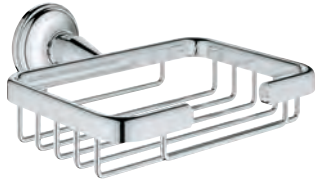

GROHE ESSENTIALS AUTHENTIC

Ref. No.	Colour	EAN
40 659 001	Chrome	4005176324376
40 659 EN1	brushed nickel	4005176324284

**Essentials Authentic
Corner Basket, small**
material: metal
concealed fastening
GROHE Long-Life Shine durable sparkling sheen