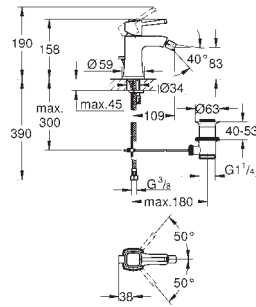

Grandera
Bidet mixer 1/2"
M-Size
monobloc installation
28 mm ceramic cartridge
with **GROHE SilkMove**
temperature limiter
GROHE Long-Life Shine durable sparkling sheen
GROHE FastFixation installation system
ball-joint mousseur
pop-up waste set 1 1/4"
flexible connection hoses

24 373 000 **Chrome** 4005176758232
24 373 IGO **chrome/gold** 4005176758256