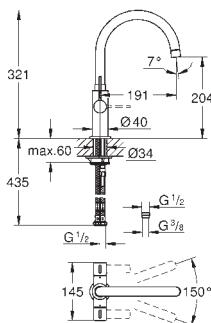

Eurosmart
Two handle sink mixer
high spout
monobloc installation
GROHE Long-Life Shine durable sparkling sheen
cartridge: ceramic head parts, 90° turn angle
integrated temperature limiter
mousseur
swivel tubular spout
adjustable swivel area 0° / 150° / 360°
Lead and Nickel Free Inner Water Ways
flexible connection hoses 1/2"
rapid installation system
min. recommended pressure 0.2 bar
professional edition