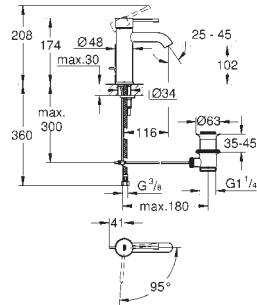

GROHE ESSENCE

Ref. No. Colour EAN

24 180 001 Chrome 4005176698446

Essence
Basin mixer 1/2"
S-Size
monobloc installation
metal lever
GROHE SilkMove Energy Saving 28 mm ceramic cartridge
with energy saving function via cold start
with temperature limiter
GROHE Long-Life Shine durable sparkling sheen
GROHE Water Saving mousseur 5.7 l/min
GROHE AquaGuide adjustable mousseur
GROHE FastFixation Plus installation system
pop-up waste set 1 1/4"
flexible connection hoses
professional edition
replaces Essence basin mixer 23 591 001