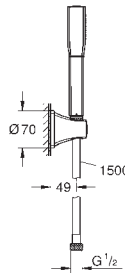

Grandera Stick Wall holder set 1 spray Consisting of: Stick hand shower (26 852 xx0) wall hand shower holder (26 896 xx0) Rotaflex Metal Long-Life TwistStop shower hose 1500 mm (28 417) GROHE Water Saving 7.6 l/min flow limiter GROHE DreamSpray perfect spray pattern Inner WaterGuide for a longer life GROHE CoolTouch prevents scalding on hot surfaces GROHE Long-Life Shine durable sparkling sheen SpeedClean anti-limescale system

26 901 00F Chrome 4005176757525