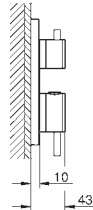

Ref. No. Colour EAN

24 358 000	Chrome	4005176762109
24 358 DC0	supersteel	4005176761362
24 358 GL0	cool sunrise	4005176761379
24 358 DA0	warm sunset	4005176761355
24 358 AL0	brushed hard graphite	4005176761348

Atrio

Thermostatic shower mixer for 2 outlets with integrated shut off/diverter valve

set for final installation for
GROHE Rapido SmartBox 35 600/35 604

GROHE TurboStat compact cartridge
with wax thermoelement

GROHE Long-Life Shine durable sparkling sheen
wall escutcheon with **GROHE FastFixation**
(covered escutcheon- and shaft sealing, covered fixing)
metal escutcheon, retroactively 6° adjustable
printed head and hand shower symbol

GROHE SafeStop safety button at 38°C
(calibration required)

GROHE SafeStop Plus optional temperature limiter at 43°C or 46°C included

GROHE AquaDimmer, integrated shut off/diverter valve

metal handles

flow performance:

outlet B = 27 l/min

outlet C = 30 l/min

without roughing-in-set

35 604 000	4005176698774
GROHE Rapido SmartBox universal rough-in box for concealed installation	

24 359 000	Chrome	4005176762116
24 359 DC0	supersteel	4005176761409
24 359 GL0	cool sunrise	4005176761416
24 359 DA0	warm sunset	4005176761393
24 359 AL0	brushed hard graphite	4005176761386

Atrio

Thermostatic bath tub mixer for 2 outlets with integrated shut off/diverter valve

set for final installation for
GROHE Rapido SmartBox 35 600/35 604

GROHE TurboStat compact cartridge
with wax thermoelement

GROHE Long-Life Shine durable sparkling sheen
wall escutcheon with **GROHE FastFixation**
(covered escutcheon- and shaft sealing, covered fixing)
metal escutcheon, retroactively 6° adjustable
printed hand shower and bath filler symbol

GROHE SafeStop safety button at 38°C
(calibration required)

GROHE SafeStop Plus optional temperature limiter at 43°C or 46°C included

GROHE AquaDimmer, integrated shut off/diverter valve

metal handles

flow performance:

outlet B = 27 l/min

outlet C = 30 l/min

without roughing-in-set