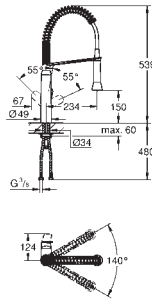

31 379 000	Chrome	4005176938085
31 379 DC0	supersteel	4005176938092

K7
Single-lever sink mixer 1/2"
monobloc installation
GROHE Long-Life Shine finish
GROHE SilkMove 35 mm ceramic cartridge
professional spray
diverter: mousseur/shower jet
automatic return to mousseur
metal spray
adjustable flow rate limiter
swivel spout, swivel area 140°
protected against backflow
flexible connection hoses
rapid installation system