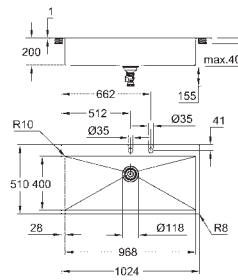

GROHE STAINLESS STEEL SINKS

Ref. No. Colour EAN

31 584 SD1 stainless steel 4005176607172

K800

Stainless steel sink

model: K800 90-S 84.6/51 1.0

mounting type: top mount or flush mount

material: stainless steel AISI 304 (V2A)

material thickness: 1 mm

GROHE Long-Life Shine finish

finish: satin finish

GROHE Whisper

min. cabinet size: 900 mm

dimensions: 846 x 510 mm

1 bowl: 790 x 400 x 200 mm

outer radius: R3, inner bowl radius: R10

GROHE FastFixation installation system

cut-out (top mount): 831 x 495 mm (R3)

cut-out (flush mount): 831 x 495 mm (R3) (top step outer size: -847 x 511 -R8

deep -3.5 mm)

waste: Ø 3.5"/90 mm waste strainer with automatic waste fitting

accessories included: automatic waste fitting with rotary handle,

waste kit, basket strainer waste, mounting set

optional push to open excenter (40 986 SD0)

amount of fasteners included (top mount): 10

31 585 SD1 stainless steel 4005176607189

K800

Stainless steel sink

model: K800 120-S 102.4/51 2.0

mounting type: top mount or flush mount

material: stainless steel AISI 304 (V2A)

material thickness: 1 mm

GROHE Long-Life Shine finish

finish: satin finish

GROHE Whisper

min. cabinet size: 1200 mm

dimensions: 1024 x 510 mm

1 bowl: 462 x 400 x 200 mm

2 bowl: 462 x 400 x 200 mm

outer radius: R3, inner bowl radius: R10

GROHE FastFixation installation system

cut-out (top mount): 1009 x 495 mm (R3)

cut-out (flush mount): 1009 x 495 mm (R3) (top step outer size: -1025 x 511 -R8

deep -3.5 mm)

waste: Ø 3.5"/90 mm waste strainer with automatic waste fitting

accessories included: automatic waste fitting with rotary handle,

waste kit, basket strainer waste, mounting set

optional push to open excenter (40 986 SD0)

amount of fasteners included (top mount): 12

31 586 SD1 stainless steel 4005176607196

K800

Stainless steel sink