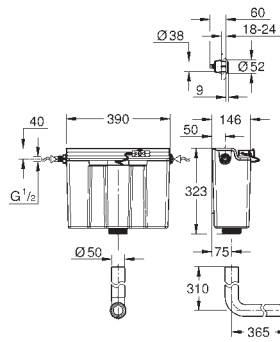

Concealed flushing cistern
6 l / 3 l
Dual Flush
min. recommended pressure 0.2 bar
mechanical round push button actuation Ø 50 mm with Eco button
mechanical actuation from front, top, left or right
for walls 18 -24 mm thickness
bowden cable 0.5 m length
for more flexibility in push button position
fixing brackets
flush pipe
WC inlet connector
GROHE Long-Life Shine durable sparkling sheen
GROHE Water Saving - Less water, perfect flow

39 056 000   Chrome   4005176936302

Round push button actuation Ø 50 mm with Eco button
in combination with bath furniture
for combination with flushing cistern 39 053 000 & 39 054 000
for walls 18 -24 mm thickness
GROHE Long-Life Shine durable sparkling sheen