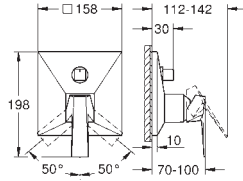

Ref. No.	Colour	EAN

24 340 000	Chrome	4005176759970
24 340 DC0	supersteel	4005176759994
24 340 ALO	brushed hard graphite	4005176759987

Allure Brilliant
Single-lever mixer with 3-way diverter
set for final installation for
GROHE Rapido SmartBox 35 600/35 604
GROHE SilkMove 46 mm ceramic cartridge
GROHE Long-Life Shine durable sparkling sheen
wall escutcheon with **GROHE FastFixation**
(covered escutcheon- and shaft sealing, covered fixing)
metal escutcheon, retroactively 6° adjustable
metal lever
3-way diverter
flow performance:
outlet A = 27 l/min,
outlet B = 27 l/min,
outlet C = 27 l/min
without roughing-in-set

35 604 000		4005176698774
GROHE Rapido SmartBox universal rough-in box for concealed installation		

24 154 000	Chrome	4005176481185
24 154 DC0	supersteel	4005176574238
24 154 ALO	brushed hard graphite	4005176585920

Grotherm Cube
Thermostatic shower mixer for 2 outlets with integrated shut off/diverter valve
set for final installation for
GROHE Rapido SmartBox 35 600/35 604
GROHE TurboStat compact cartridge
with wax thermoelement
GROHE Long-Life Shine durable sparkling sheen
wall escutcheon with **GROHE FastFixation**
(covered escutcheon- and shaft sealing, covered fixing)
metal escutcheon, retroactively 6° adjustable
printed head and hand shower symbol
GROHE SafeStop safety button at 38°C
(calibration required)
GROHE SafeStop Plus optional temperature limiter at 43°C or 46°C included
GROHE AquaDimmer, integrated shut off/diverter valve
flow performance:
outlet B = 27 l/min
outlet C = 30 l/min
without roughing-in-set