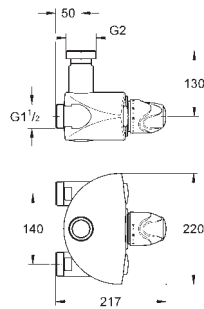

Grotherm XL
Thermostat mixer 1 1/4"
wall mounted
range of use 9l/min to 140l/min
wax thermoelement
temperature scale handles with pre-adjustable
safety stop between 33°C and 43°C
arrangement to make the thermal
disinfection easier
built-in non return valves and dirt strainers as compact service units
connecting thread 1 1/2"
outlet thread 2"
changeable top/bottom outlet
without connection unions for wall mounting
GROHE Long-Life Shine durable sparkling sheen