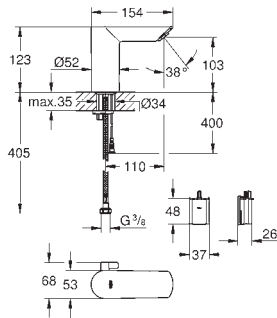

| Ref. No. | Colour | EAN |
|------------|--------|---------------|
| 23 761 001 | Chrome | 4005176556449 |

BauEdge
Basin mixer 1/2"
XL-Size
for free-standing basins
 monobloc installation
 metal lever
 GROHE Long-Life 28 mm ceramic cartridge
 with temperature limiter
GROHE Long-Life Shine durable sparkling sheen
 Lead and Nickel Free Inner Water Ways
GROHE Water Saving mousseur 5.7 l/min
 rapid installation system
 smooth body
 flexible connection hoses
 professional edition