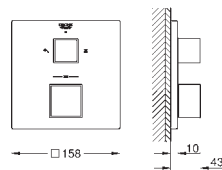

24 428 000	Chrome	4005176795343
24 428 DC0	supersteel	4005176795350
24 428 ALO	brushed hard graphite	4005176795367

Grotherm Cube thermostatic shower mixer for 2 outlets with knurled handle

24 429 000	Chrome	4005176795374
24 429 DC0	supersteel	4005176795381
24 429 ALO	brushed hard graphite	4005176795398

Grotherm Cube thermostatic shower mixer for 2 outlets with white Caesarstone handle

24 430 000	Chrome	4005176795404
24 430 DC0	supersteel	4005176795411
24 430 ALO	brushed hard graphite	4005176794889

Grotherm Cube thermostatic shower mixer for 2 outlets with black Caesarstone handle

35 604 000		4005176698774
GROHE Rapido SmartBox universal rough-in box for concealed installation