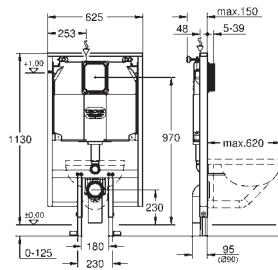

Rapid SL

Element for WC with flushing cistern 80 mm, 1.13 m installation height

element width 0.62 m

for small, narrow bathrooms
for on-the-wall installations or studded walls
powder coated steel frame, self-supporting
with fixed connections

TUV approved
2 WC fixing bolts
fixing device for ceramic
distance of fixing bolts 180/230 mm
PP outlet bend Ø 90 mm
depth adjustable
PP reducer Ø 90/110 mm
inlet and outlet connecting set

flushing cistern 80 mm, 6 - 9 l, containing following features:
water supply from top or back
water supply 1/2" and push fit flexible hose union

including wall brackets 38 558 00M for on-the-wall installation
for mounting of small flush plates please order
revision shaft 40 949 000 (sold separately)

38 525 001

4005176863967