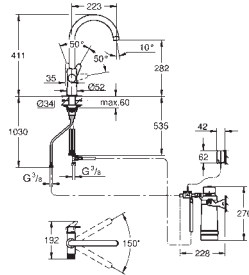

**GROHE Blue Pure BauCurve
Starter kit with Ultrasafe filter**
Consisting of:
GROHE Blue single-lever sink mixer with filter function
monobloc installation
C-spout
separate handle for filtered water
28 mm ceramic cartridge
with **GROHE SilkMove**
swivel tubular spout
swivel area 150°
separate inner water ways for filtered
and non-filtered water
flexible connection hoses
GROHE Blue filter head
GROHE Blue Ultrasafe filter retains microplastic > 1 µm, 99.999 % of bacteria and 99,5 % of lead
reduces substances responsible for unpleasant taste and odour, e.g. chlorine
filter capacity 3000 l, the filter must be replaced after 6 months of use
flow meter for filter lifetime measurement including 2 x AA batteries

30 583 000	Chrome	4005176744921
30 583 DC0	supersteel	4005176744938