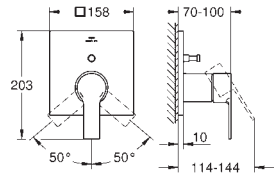

19 315 001	Chrome	4005176514159
19 315 GN1	brushed cool sunrise	4005176513978
19 315 DL1	brushed warm sunset	4005176514036
19 315 A01	hard graphite	4005176514135

Allure
Single-lever mixer with 2-way diverter
set for final installation for
GROHE Rapido SmartBox 35 600/35 604
GROHE SilkMove 46 mm ceramic cartridge
GROHE Long-Life Shine durable sparkling sheen
wall escutcheon with **GROHE FastFixation**
(covered escutcheon- and shaft sealing, covered fixing)
metal escutcheon, retroactively 6° adjustable
metal lever
automatic 2-way diverter
flow performance:
outlet B = 27 l/min, outlet C = 27 l/min
without roughing-in-set

35 604 000 4005176698774
GROHE Rapido SmartBox universal rough-in box for concealed installation