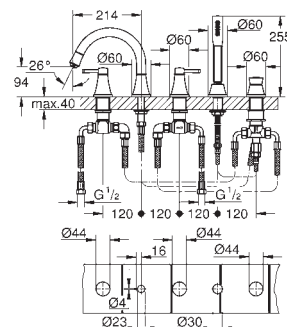

Grandera
5-hole bath/shower combination
ceramic headparts 1/2", 90°
GROHE Long-Life Shine durable sparkling sheen
Consisting of:
pre-assembled spout fixing
single lever mixer operating element
bath spout with mousseur and diverter bath/shower
Grandera hand shower 7.6 l/min
metal shower hose
flexible connection hoses
connection for shower hose
protected against backflow
can be used with 29 037 000