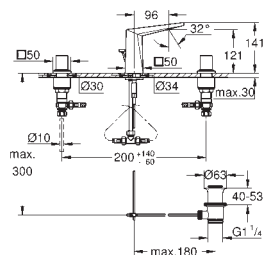

20 626 000	Chrome	4005176760136
	20 626 DC0	supersteel	4005176760150
	20 626 AL0	brushed hard graphite	4005176760143
Allure Brilliant Three-hole basin mixer 1/2" S-Size ceramic headparts 1/2", 90° GROHE Long-Life Shine durable sparkling sheen GROHE Water Saving 5.0 l/min. flow limiter low spout with integrated mousseur pop-up waste set 1 1/4" pressure-proof, flexible connection hoses between spout and side valves