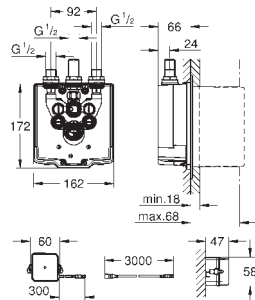

Eurosmart Cosmopolitan E Concealed control unit
for shower
with integrated pre-adjustable thermostatic mixer
suitable for infra-red set 36 415 000 and 36 463 000
2 stop valves
non-return valves with filters
connection housing for power supply
with transformer 100-240 V AC, 50-60 Hz, 6.75 V DC
allows for waterproofing of wall construction surrounding the concealed body
with sealing sleeve