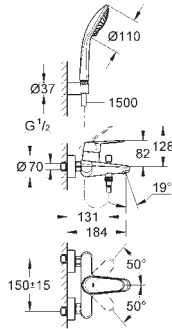

Eurodisc Cosmopolitan
Single-lever bath/shower mixer 1/2"
wall mounted
metal lever
GROHE SilkMove 46 mm ceramic cartridge
GROHE Long-Life Shine durable sparkling sheen
adjustable flow rate limiter
adjustable minimum flow rate 2.5 l/min
automatic diverter: bath/shower
mousseur
integrated non-return valve
in the shower outlet 1/2"
S-unions
protected against backflow
optional temperature limiter (46 308 000)
noise classification 1 in accordance
with DIN4109
with shower set
Consisting of:
hand shower euphoria 110 Champagne (27 222)
wall shower holder (27 056)
Relexaflex hose 1500 mm 1/2" x 1/2" (28 151)

24 055 002 Chrome 4005176465420