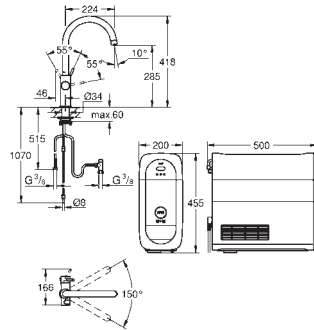

GROHE BLUE HOME

Ref. No.	Colour	EAN
31 455 000	Chrome	4005176323027
31 455 DC0	supersteel	4005176323034

GROHE Blue Home

C-spout

Consisting of:

GROHE Blue Home single-lever sink mixer with filter function
monobloc installation

C-spout

touch operated for 3 types of filtered and chilled water
still, medium, sparkling

GROHE Long-Life Shine finish

28 mm ceramic cartridge

with **GROHE SilkMove**

swivel tubular spout, swivel area 150°

separate inner water ways for filtered

and non-filtered water

flexible connection hoses

GROHE Blue Home cooler

delivers 3 liters of chilled water per hour

180 Watt cooling unit, 230 V, 50 Hz

type of protection IP 21

CE approved

requires ventilation holes in the bottom of the kitchen cabinet

adjustable for GROHE Blue filter S-Size, GROHE Blue activated

carbon filter and GROHE Blue magnesium + zinc filter

GROHE Blue filter S-Size, filter head with flexible

water hardness adjustment

for regions with water hardness of more than 9° dKH

for regions with water hardness below 9° dKH please order activated carbon filter

40 547 001

GROHE Blue 425 g CO₂ bottle