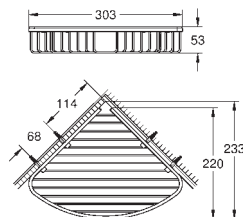

40 663 001	Chrome	4005176327834

BauCosmopolitan

Soap wire basket

material: metal
for corner installation

large
suitable for screwing (including screws and dowels)