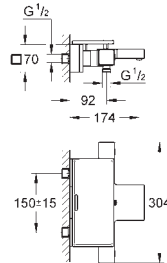

GROHE GROHTHERM CUBE

Ref. No. Colour EAN

34 502 000 Chrome 4005176940798

Grohtherm Cube
Thermostatic bath/shower mixer 1/2"
wall mounted
GROHE Long-Life Shine durable sparkling sheen
GROHE SafeStop safety button at 38°C
(calibration required)
GROHE SafeStop Plus optional temperature limiter at 43°C included
GROHE TurboStat compact cartridge
with wax thermoelement
integrated mixed water shut off
GROHE AquaDimmer Eco with multiple function:
- integrated **GROHE EcoButton**
(economy button with economy stop for shower)
- flow control
- diverter: bath/shower
shower bottom outlet 1/2"
GROHE XL Waterfall
flow straightener
built-in non return valves
dirt strainers
protected against backflow
covered S-unions
GROHE EasyReach shower tray (18 700 000)
removable for easy cleaning
Da Vinci satin white finish
GROHE Water Saving - Less water, perfect flow

34 497 000 Chrome 4005176940675