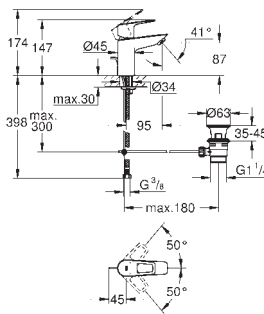

BauLoop
Basin mixer 1/2"
S-Size
monobloc installation
metal lever
GROHE Long-Life 28 mm ceramic cartridge
with temperature limiter
GROHE Long-Life Shine durable sparkling sheen
Lead and Nickel Free Inner Water Ways
GROHE LowFlow mousseur 3.5 l/min
rapid installation system
plastic pop-up waste set 1 1/4"
flexible connection hoses
professional edition

23 879 001 Chrome 4005176554049