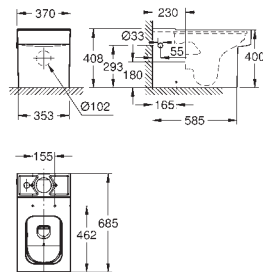

39 484 00H alpine white **4005176442698**
Cube Ceramic
Floor standing WC for close coupled combination
close coupled
universal trap for horizontal and vertical outlet
rimless
flush volume 4.5/3 l
including fixation set
cistern to be ordered separately
sanitary ware
fully skirted with invisible fixation
With **GROHE PureGuard** anti-scale coating and anti-bacterial glazing
compatible with seat and cover 39 488 000 (soft close)