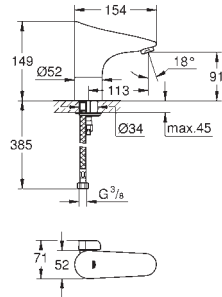

GROHE EUROPLUS E

Ref. No. Colour EAN

36 207 001 Chrome 4005176929373

Europlus E

Infra-red electronic basin mixer 1/2" with mixing device and adjustable temperature limiter

with infrared sensor for bi-directional communication for monitoring, configuration and servicing
6V lithium battery, type CR-P2
battery lifetime approx. 7 years (150 actuations a day)

GROHE Water Saving mousseur 5.7 l/min
flexible connection hoses

non-return valve
dirt strainers
solenoid valve
rapid installation system
multistage battery status display
7 pre-set programs
auto flush
thermal disinfection
cleaning mode
additional functions and precise settings
by remote control 36 407
CE approved
noise classification 1 in accordance with DIN4109
type of protection faucet IP 59K

36 208 001 Chrome 4005176929380
ditto, without mixing device

36 015 001 Chrome 4005176929359

Europlus E

Infra-red electronic basin mixer 1/2" with mixing device and adjustable temperature limiter

with infrared sensor for bi-directional communication for monitoring, configuration and servicing
without power supply 36 338 000 (required)

GROHE Water Saving mousseur 5.7 l/min
flexible connection hoses

non-return valve
dirt strainers
solenoid valve
rapid installation system
7 pre-set programs
auto flush
thermal disinfection
cleaning mode
additional functions and precise settings
by remote control 36 407
CE approved
noise classification 1 in accordance with DIN4109
type of protection faucet IP 59K