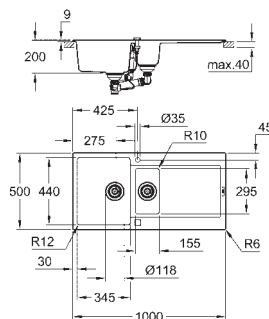

K500

Composite sink with drainer
model: K500 60-C 100/50 1.5 rev
mounting type: top mount
material: quartz composite

GROHE Whisper

min. cabinet size: 600 mm
dimensions: 1000 x 500 mm
1 bowl: 345 x 440 x 200 mm
0.5 bowl: 155 x 295 x 146 mm
outer radius: R6, inner bowl radius: big bowl R12, small bowl R10

GROHE FastFixation installation system

sink mountable left or right
cut-out: 980 x 480 mm
drainer: automatic waste fitting
accessories included: automatic waste fitting with rotary handle,
waste kit, basket strainer waste, mounting set
optional push to open excenter (40 986 SD0)
amount of fasteners included (top mount): 12
heat resistant up to 180° C