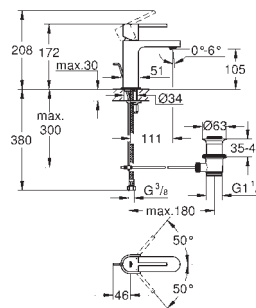

GROHE Plus
Basin mixer 1/2"
S-Size
monobloc installation
metal lever
28 mm ceramic cartridge
with **GROHE SilkMove**
with temperature limiter
GROHE Long-Life Shine durable sparkling sheen
GROHE Water Saving SpeedClean mousseur 5.7 l/min
GROHE AquaGuide adjustable mousseur
GROHE FastFixation Plus installation system
pop-up waste set 1 1/4"
flexible connection hoses