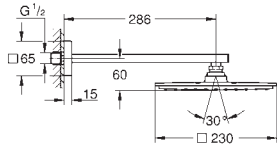

26 858 000 Chrome 4005176759079

Rainshower Aqua 230
Head shower set 286 mm, 1 spray
Consisting of:
head shower Rainshower Allure 230 (26 877 000)
material: metal
1 spray pattern:
Rain
Shower arm Rainshower 286 mm (27 709 000)
GROHE Water Saving 9.5 l/min flow limiter
GROHE DreamSpray perfect spray pattern
GROHE Long-Life Shine durable sparkling sheen
SpeedClean anti-limescale system