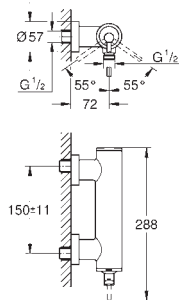

Atrio
Bidet mixer 1/2"
M-Size
 monobloc installation
 28 mm ceramic cartridge
 with **GROHE SilkMove**
 with temperature limiter
GROHE Long-Life Shine durable sparkling sheen
 rapid installation system
 tubular C-spout with ball-joint mousseur
 pop-up waste set 1 1/4"
 flexible connection hoses