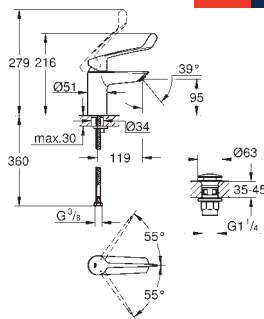

**Eurosmart
Basin mixer 1/2"**
S-Size
monobloc installation
long metal lever
lever length 156 mm
GROHE SilkMove 35 mm ceramic cartridge
adjustable flow rate limiter
with temperature limiter
laminar flow straightener 9 l/min
GROHE FastFixation installation system
smooth body with push-open pop-up waste set 1 1/4"
flexible connection hoses
professional edition

23 983 003 Chrome 4005176644313