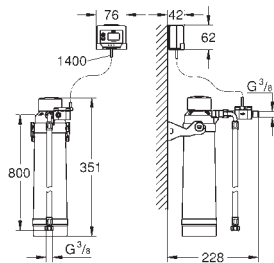

GROHE Blue

Magnesium + Zinc filter starter set

Consisting of:

GROHE Blue filter head

GROHE Blue Magnesium + zinc filter

enriches water with up to 35 mg/l magnesium and up to 3 mg/l zinc

reduces substances responsible for unpleasant taste and odour, e.g. chlorine

reduces limescale and heavy metals

Capacity 400 L at 17° dGH

flow meter for filter lifetime measurement including 2 x AA batteries

compatible with GROHE Blue Pure single faucets

40 876 000 Chrome 4005176745201