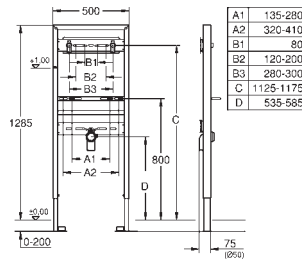

Includes

wash basin fixing bolts with
fixing device for ceramic
variable distance of fixing bolts
HT-outlet bend Ø 50 mm
seal Ø 32 mm
2 noise protected fitting connections 1/2"
for on-the-wall installation please order wall brackets 38 558 00M (sold
separately)

38 541 000

4005176291234

Rapid SL

Element for wash basin, single hole installation

1.0 m finished installation height

for on-the-wall installations or studded walls

Includes

wash basin fixing bolts with
fixing device for ceramic
HT-outlet bend Ø 50 mm
seal Ø 32 mm
for on-the-wall installation please order wall brackets 38 558 00M (sold
separately)