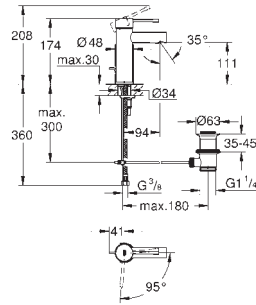

24 183 001 Chrome 4005176698491

Essence
Basin mixer 1/2"
S-Size
monobloc installation
metal lever
GROHE SilkMove Energy Saving 28 mm ceramic cartridge
with energy saving function via cold start
with temperature limiter
GROHE Long-Life Shine durable sparkling sheen
GROHE Water Saving mousseur 5.7 l/min
GROHE FastFixation Plus installation system
pop-up waste set 1 1/4"
flexible connection hoses
professional edition
replaces Essence basin mixer 23 379 001