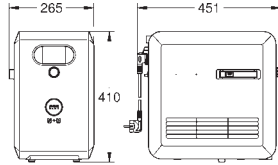

GROHE BLUE PROFESSIONAL

Ref. No.	Colour	EAN
40 554 002		4005176458521

GROHE Blue Professional Cooler and carbonizer

delivers 12 liters of chilled water per hour
colour display with push and turn control
270 Watt cooling unit, 230 V, 50 Hz
type of protection IP 21
CE approved
requires ventilation holes in the bottom of the kitchen cabinet
software set-up and monitoring of filter and CO₂ capacity possible via GROHE Ondus app
push notifications at low filter resp. CO₂ capacity
additional monitoring via GROHE Blue Professional Browser-Monitor possible with Bluetooth 4.0* and WIFI interface for wireless data communication for Apple** and Android devices
Bluetooth range (max. 10 m) varies depending on materials used and walls between transmitter and receiver
compatible only with GROHE Blue taps with push button operation

System requirements Apple

iPhone with iOS 12.0 or higher

System requirements Android

smart phone with Android 6.0 or higher

Mobile devices and GROHE Watersystems App*** are not included in delivery and have to be ordered separately via an authorised Apple store/store/iTunes or Google Play store.

* The Bluetooth word mark and logos are registered trademarks owned by Bluetooth SIG, Inc. and any use of such marks by Grohe AG is under license. Other trademarks and trade names are those of their respective owners.

** Apple, the Apple logo, iPod, iPod Touch, iPhone and iTunes are trademarks of Apple Inc., registered in the U.S. and other countries. Apple is not responsible for the function of this device or its compliance with safety and regulatory standards.

*** Available for free via iTunes app or Google Play store.

This product includes an article which is declared as a hazardous substance. Find more information in the safety data sheet. You can download the safety data at: www.grohe.com/safety-data-sheets/