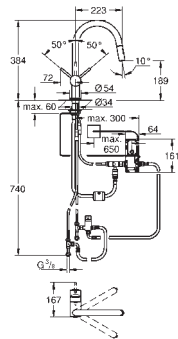

Minta Touch
Electronic single-lever sink mixer 1/2"
C-spout
monobloc installation
Touch: activation of water via skin contact
battery supply 6 V lithium-battery, type CR-P2
CE approved
solenoid valve
fixed value mixing valve
automatically stops after 60 sec. (factory set)
type of protection IP 44
GROHE Long-Life Shine durable sparkling sheen
GROHE SilkMove 46 mm ceramic cartridge
pull-out dual spray
diverter: laminar spray/SpeedClean shower jet
swivel tubular spout
swivel area 360°
protected against backflow
flexible connection hoses
rapid installation system

31 613 000 Chrome 4005176521973
31 613 DC0 supersteel 4005176521980
31 613 A00 hard graphite 4005176523601