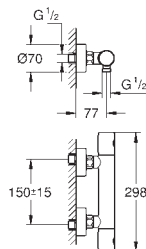

Grotherm 800 Cosmopolitan

Thermostatic shower mixer 1/2"

wall mounted
GROHE Long-Life Shine durable sparkling sheen
GROHE MetalGrip ergonomically shaped metal handles
GROHE SafeStop safety button at 38°C
(calibration required)
GROHE SafeStop Plus optional temperature limiter at 43°C included
GROHE TurboStat compact cartridge
with wax thermoelement
integrated mixed water shut off
volume handle with **GROHE EcoButton**
(economy button with individually
adjustable economy stop)
ceramic headpart 1/2", 180°
shower bottom outlet 1/2"
built-in non return valves
dirt strainers
protected against backflow
S-unions
metal escutcheon
GROHE Water Saving - Less water, perfect flow